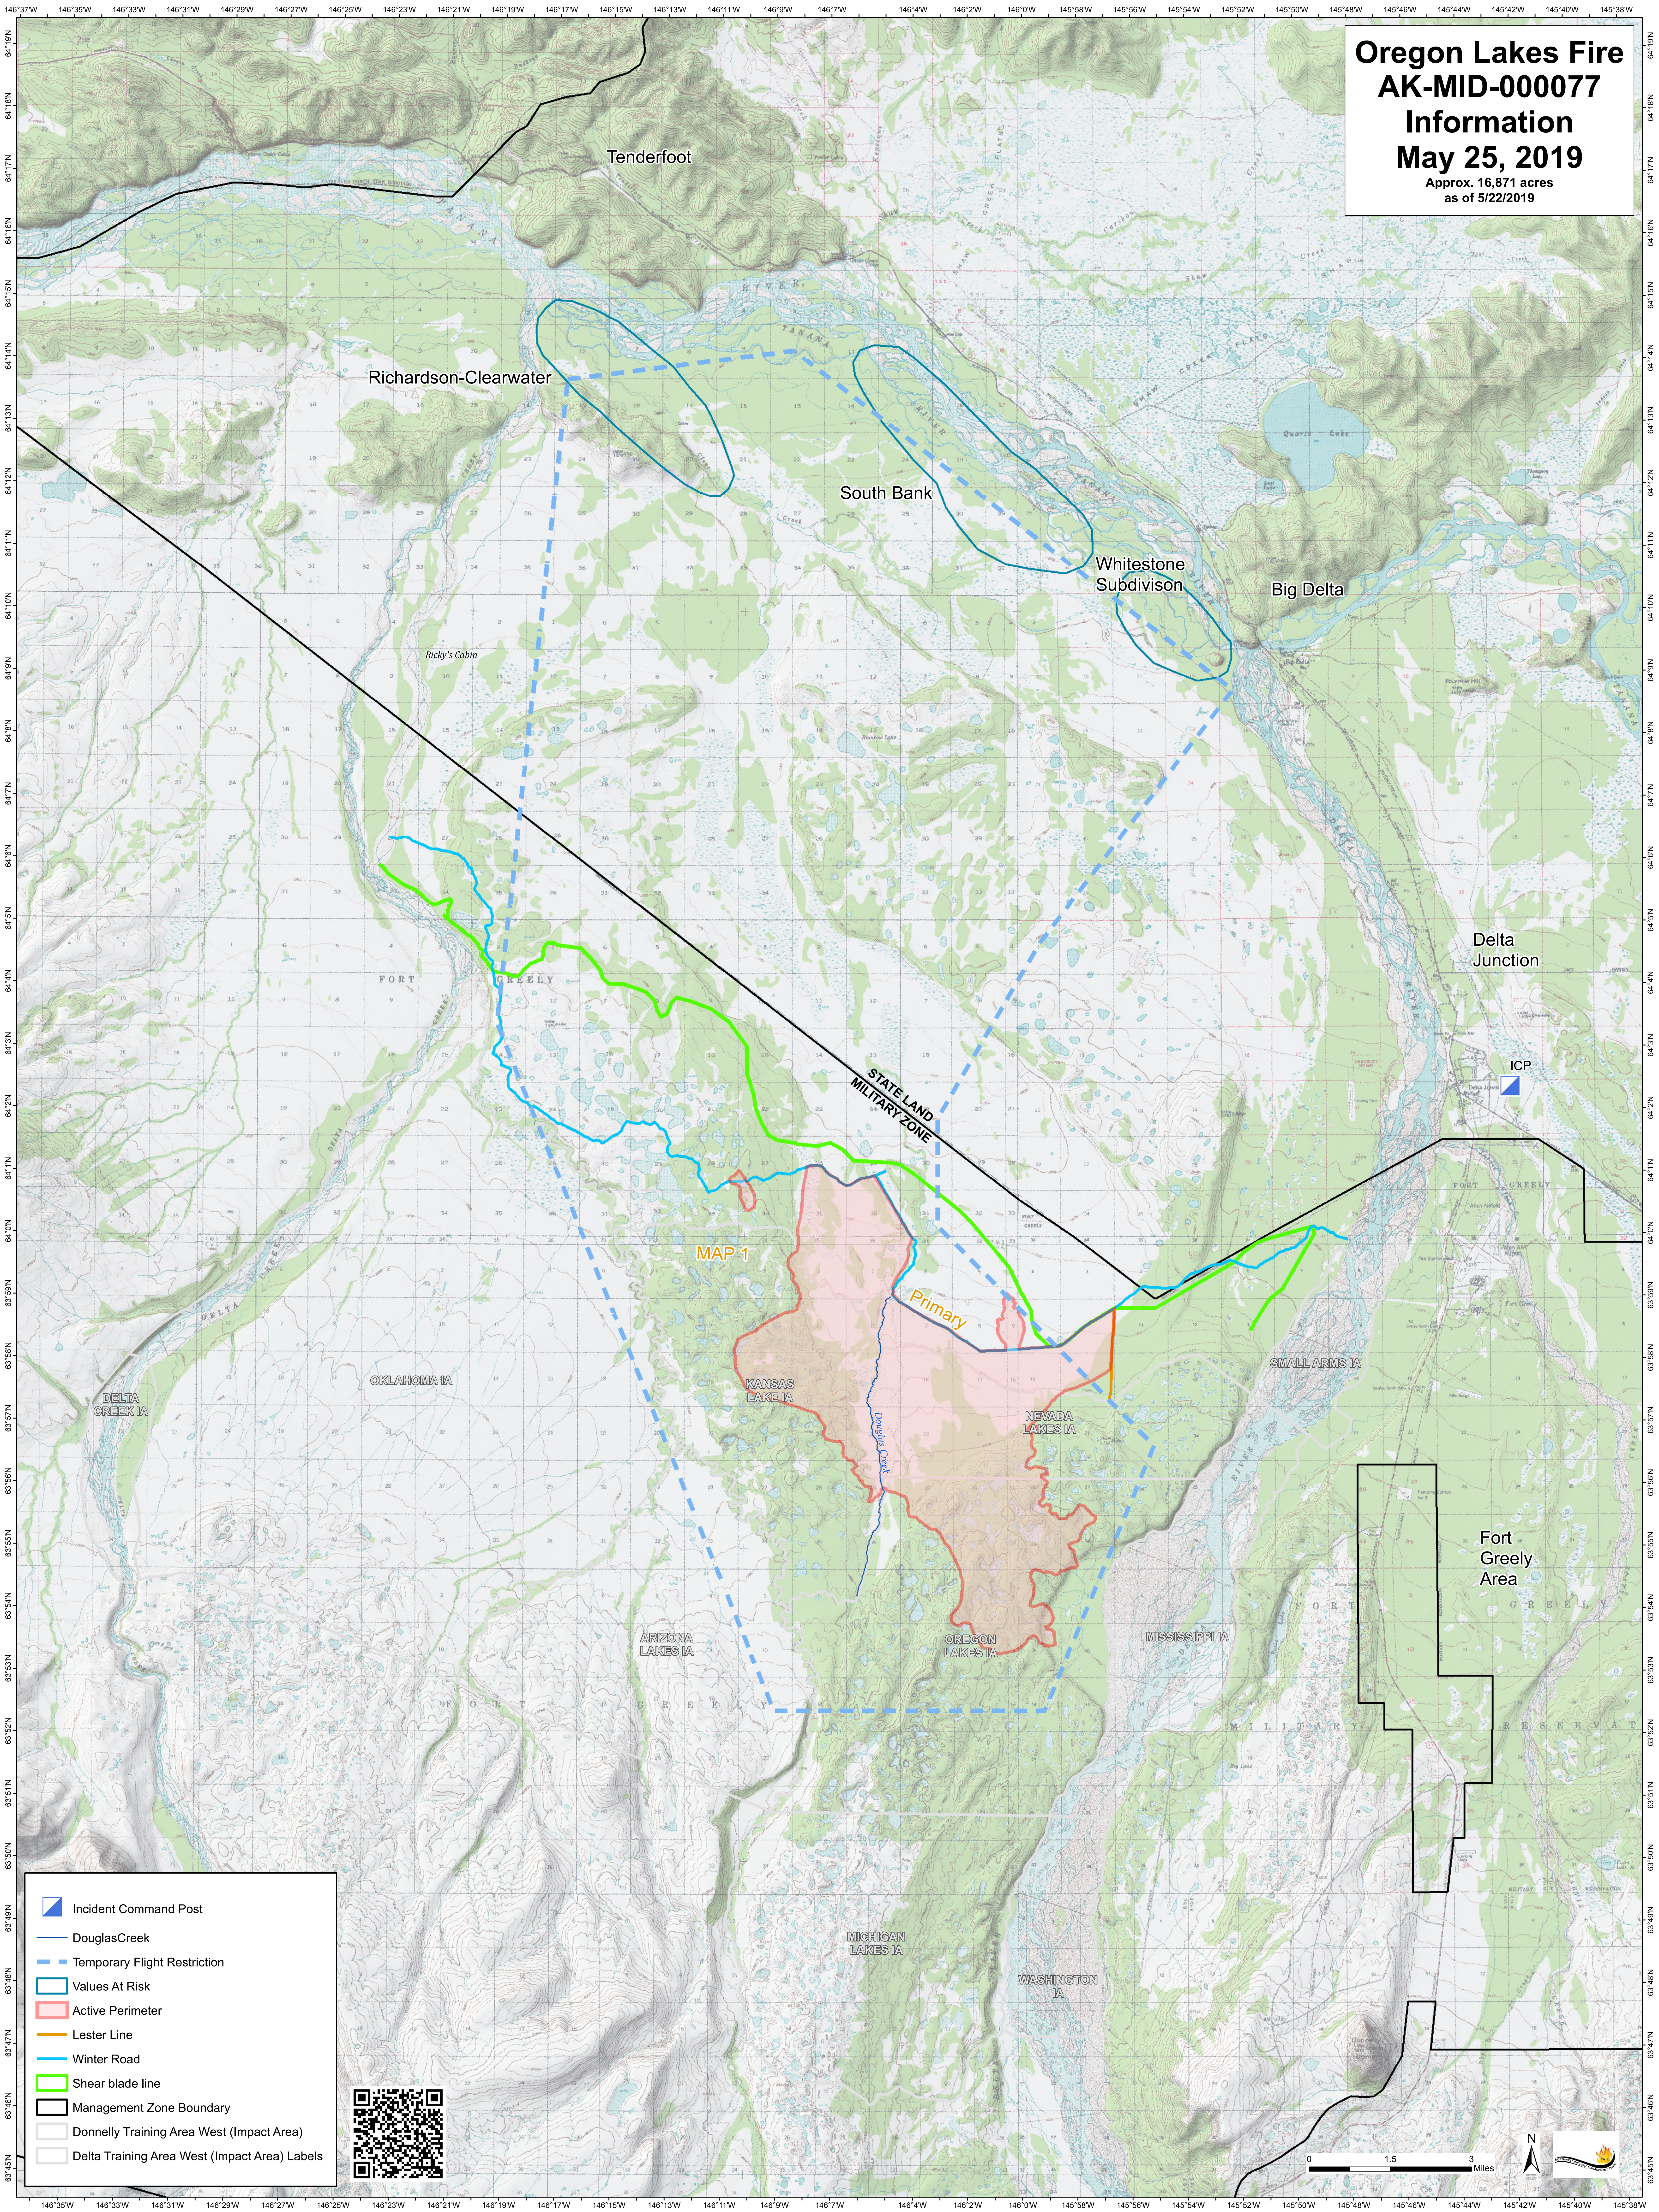

# Oregon Lakes Fire AK-MID-000077 Information May 25, 2019

Approx. 16,871 acres  
as of 5/22/2019

-  Incident Command Post
-  Douglas Creek
-  Temporary Flight Restriction
-  Values At Risk
-  Active Perimeter
-  Lester Line
-  Winter Road
-  Shear blade line
-  Management Zone Boundary
-  Donnelly Training Area West (Impact Area)
-  Delta Training Area West (Impact Area) Labels