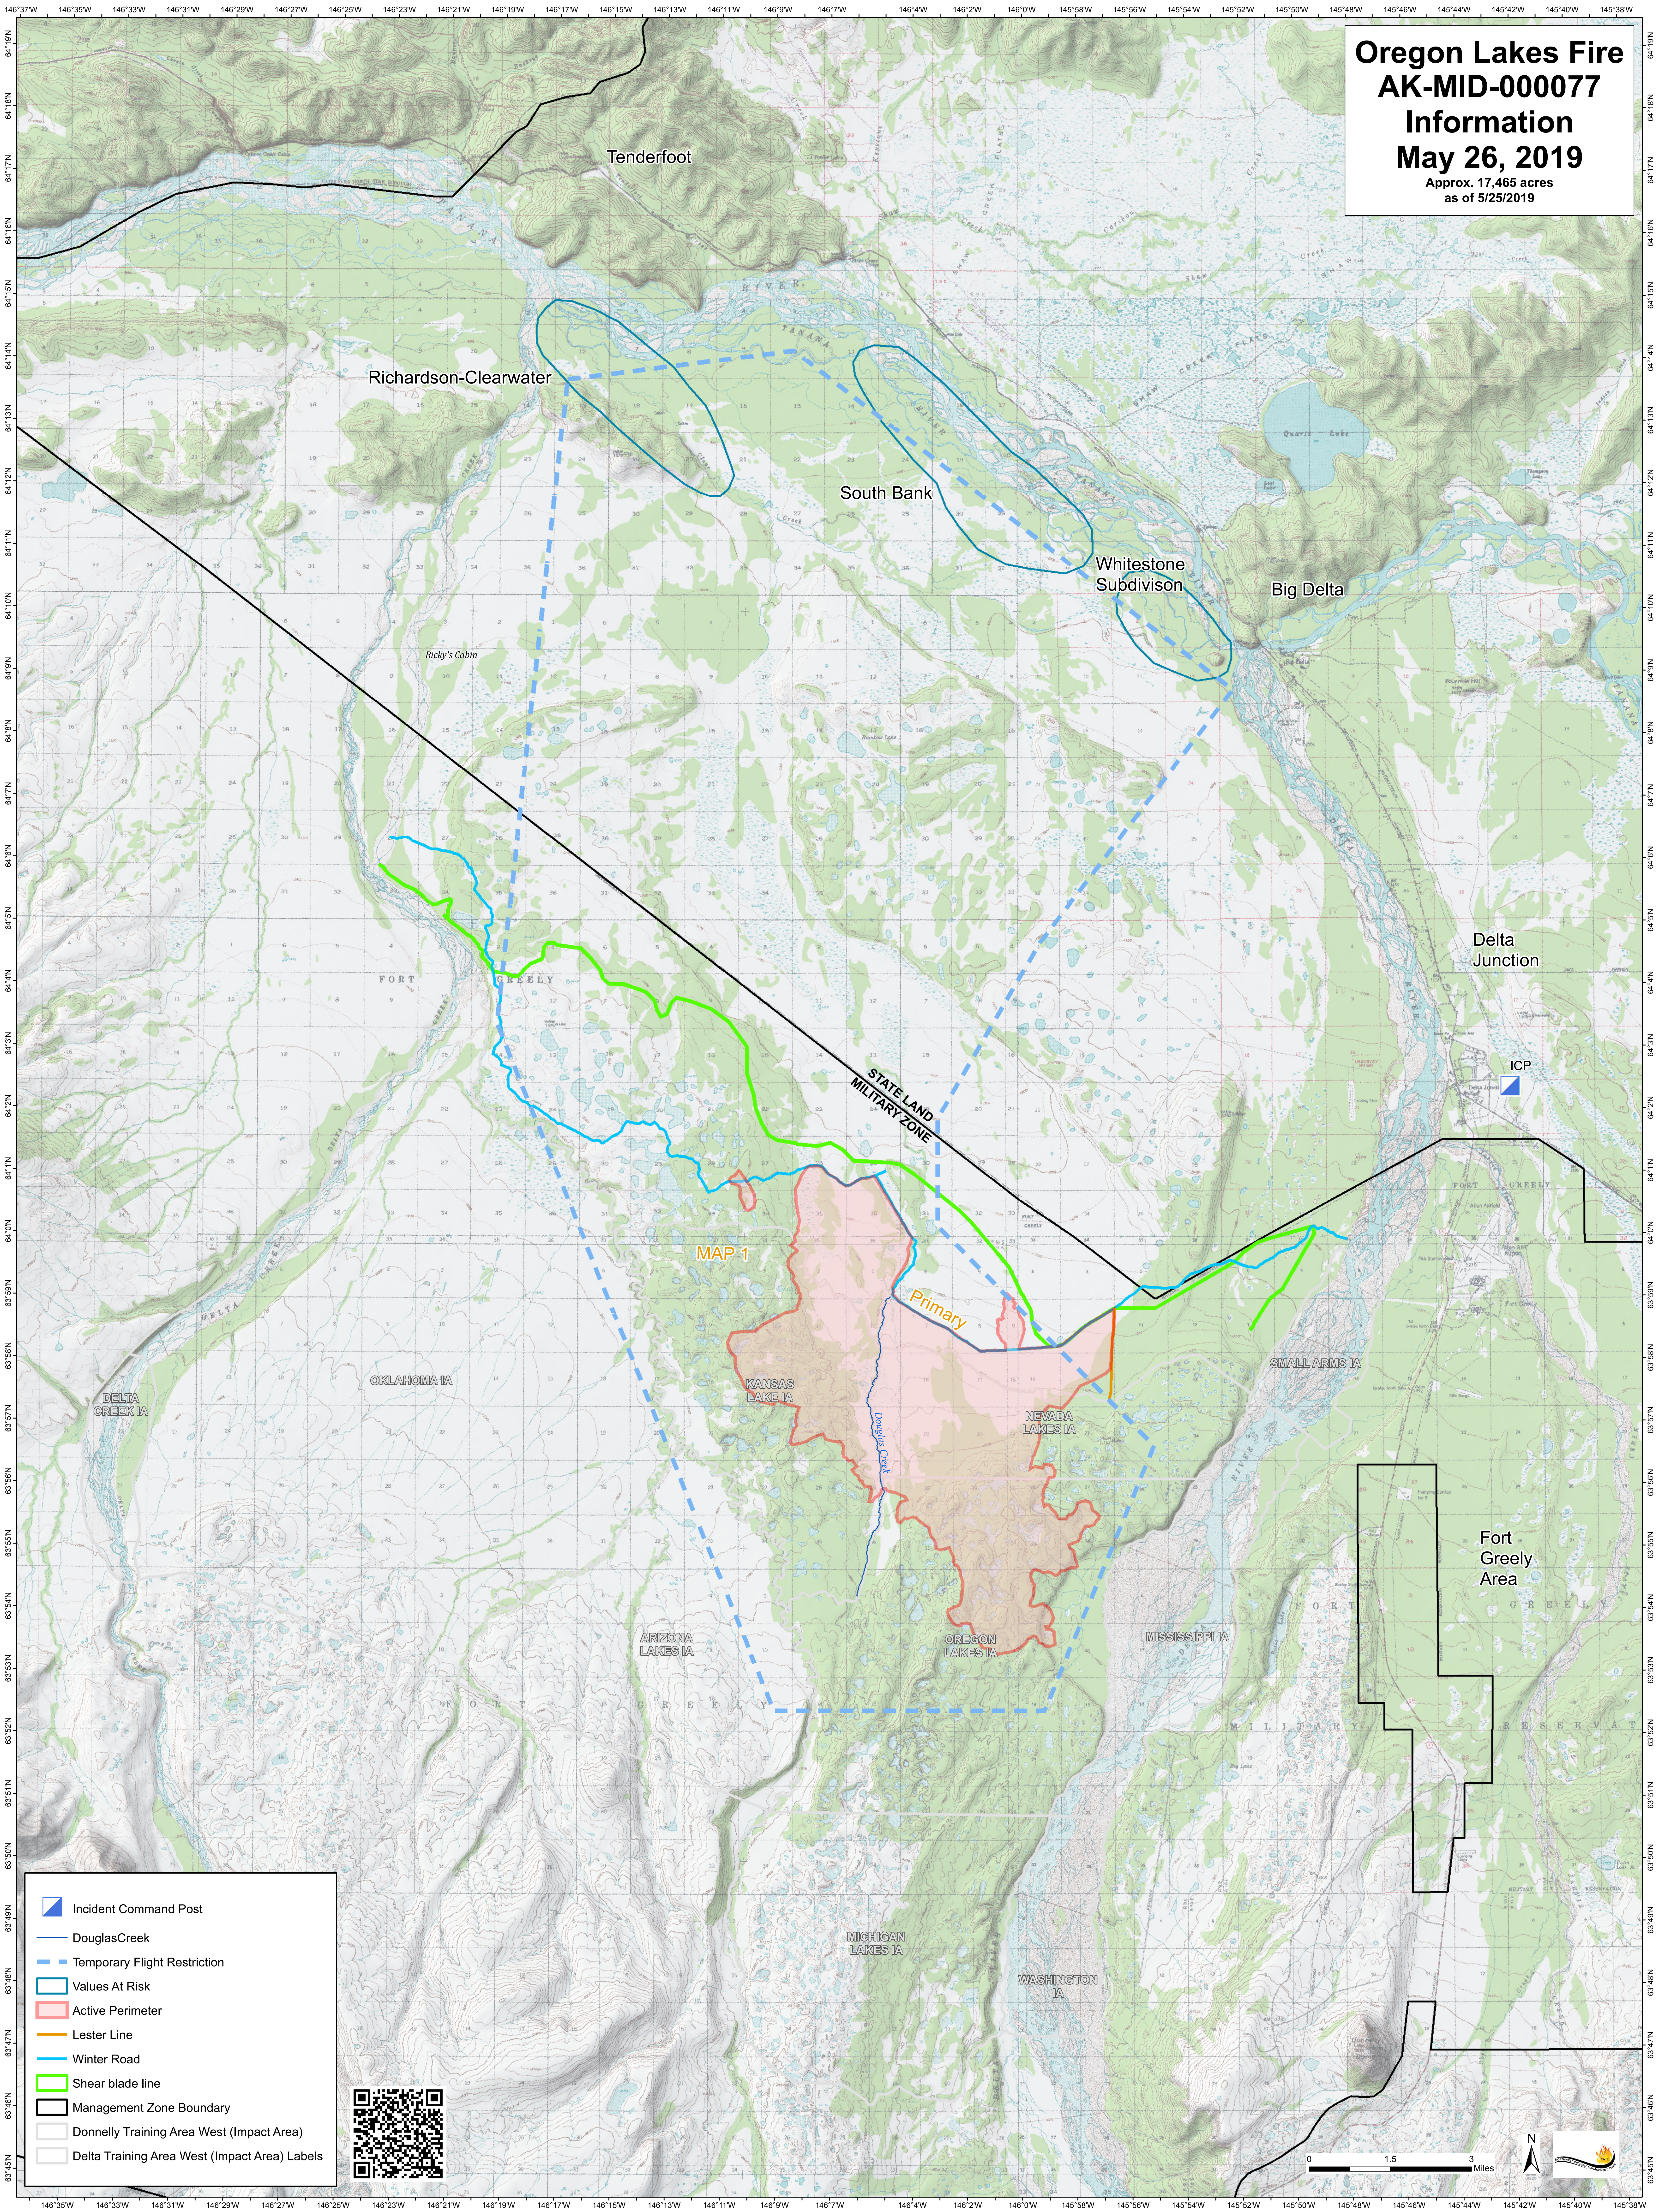

Oregon Lakes Fire AK-MID-000077 Information May 26, 2019

Approx. 17,465 acres
as of 5/25/2019

- Incident Command Post
- Douglas Creek
- Temporary Flight Restriction
- Values At Risk
- Active Perimeter
- Lester Line
- Winter Road
- Shear blade line
- Management Zone Boundary
- Donnelly Training Area West (Impact Area)
- Delta Training Area West (Impact Area) Labels