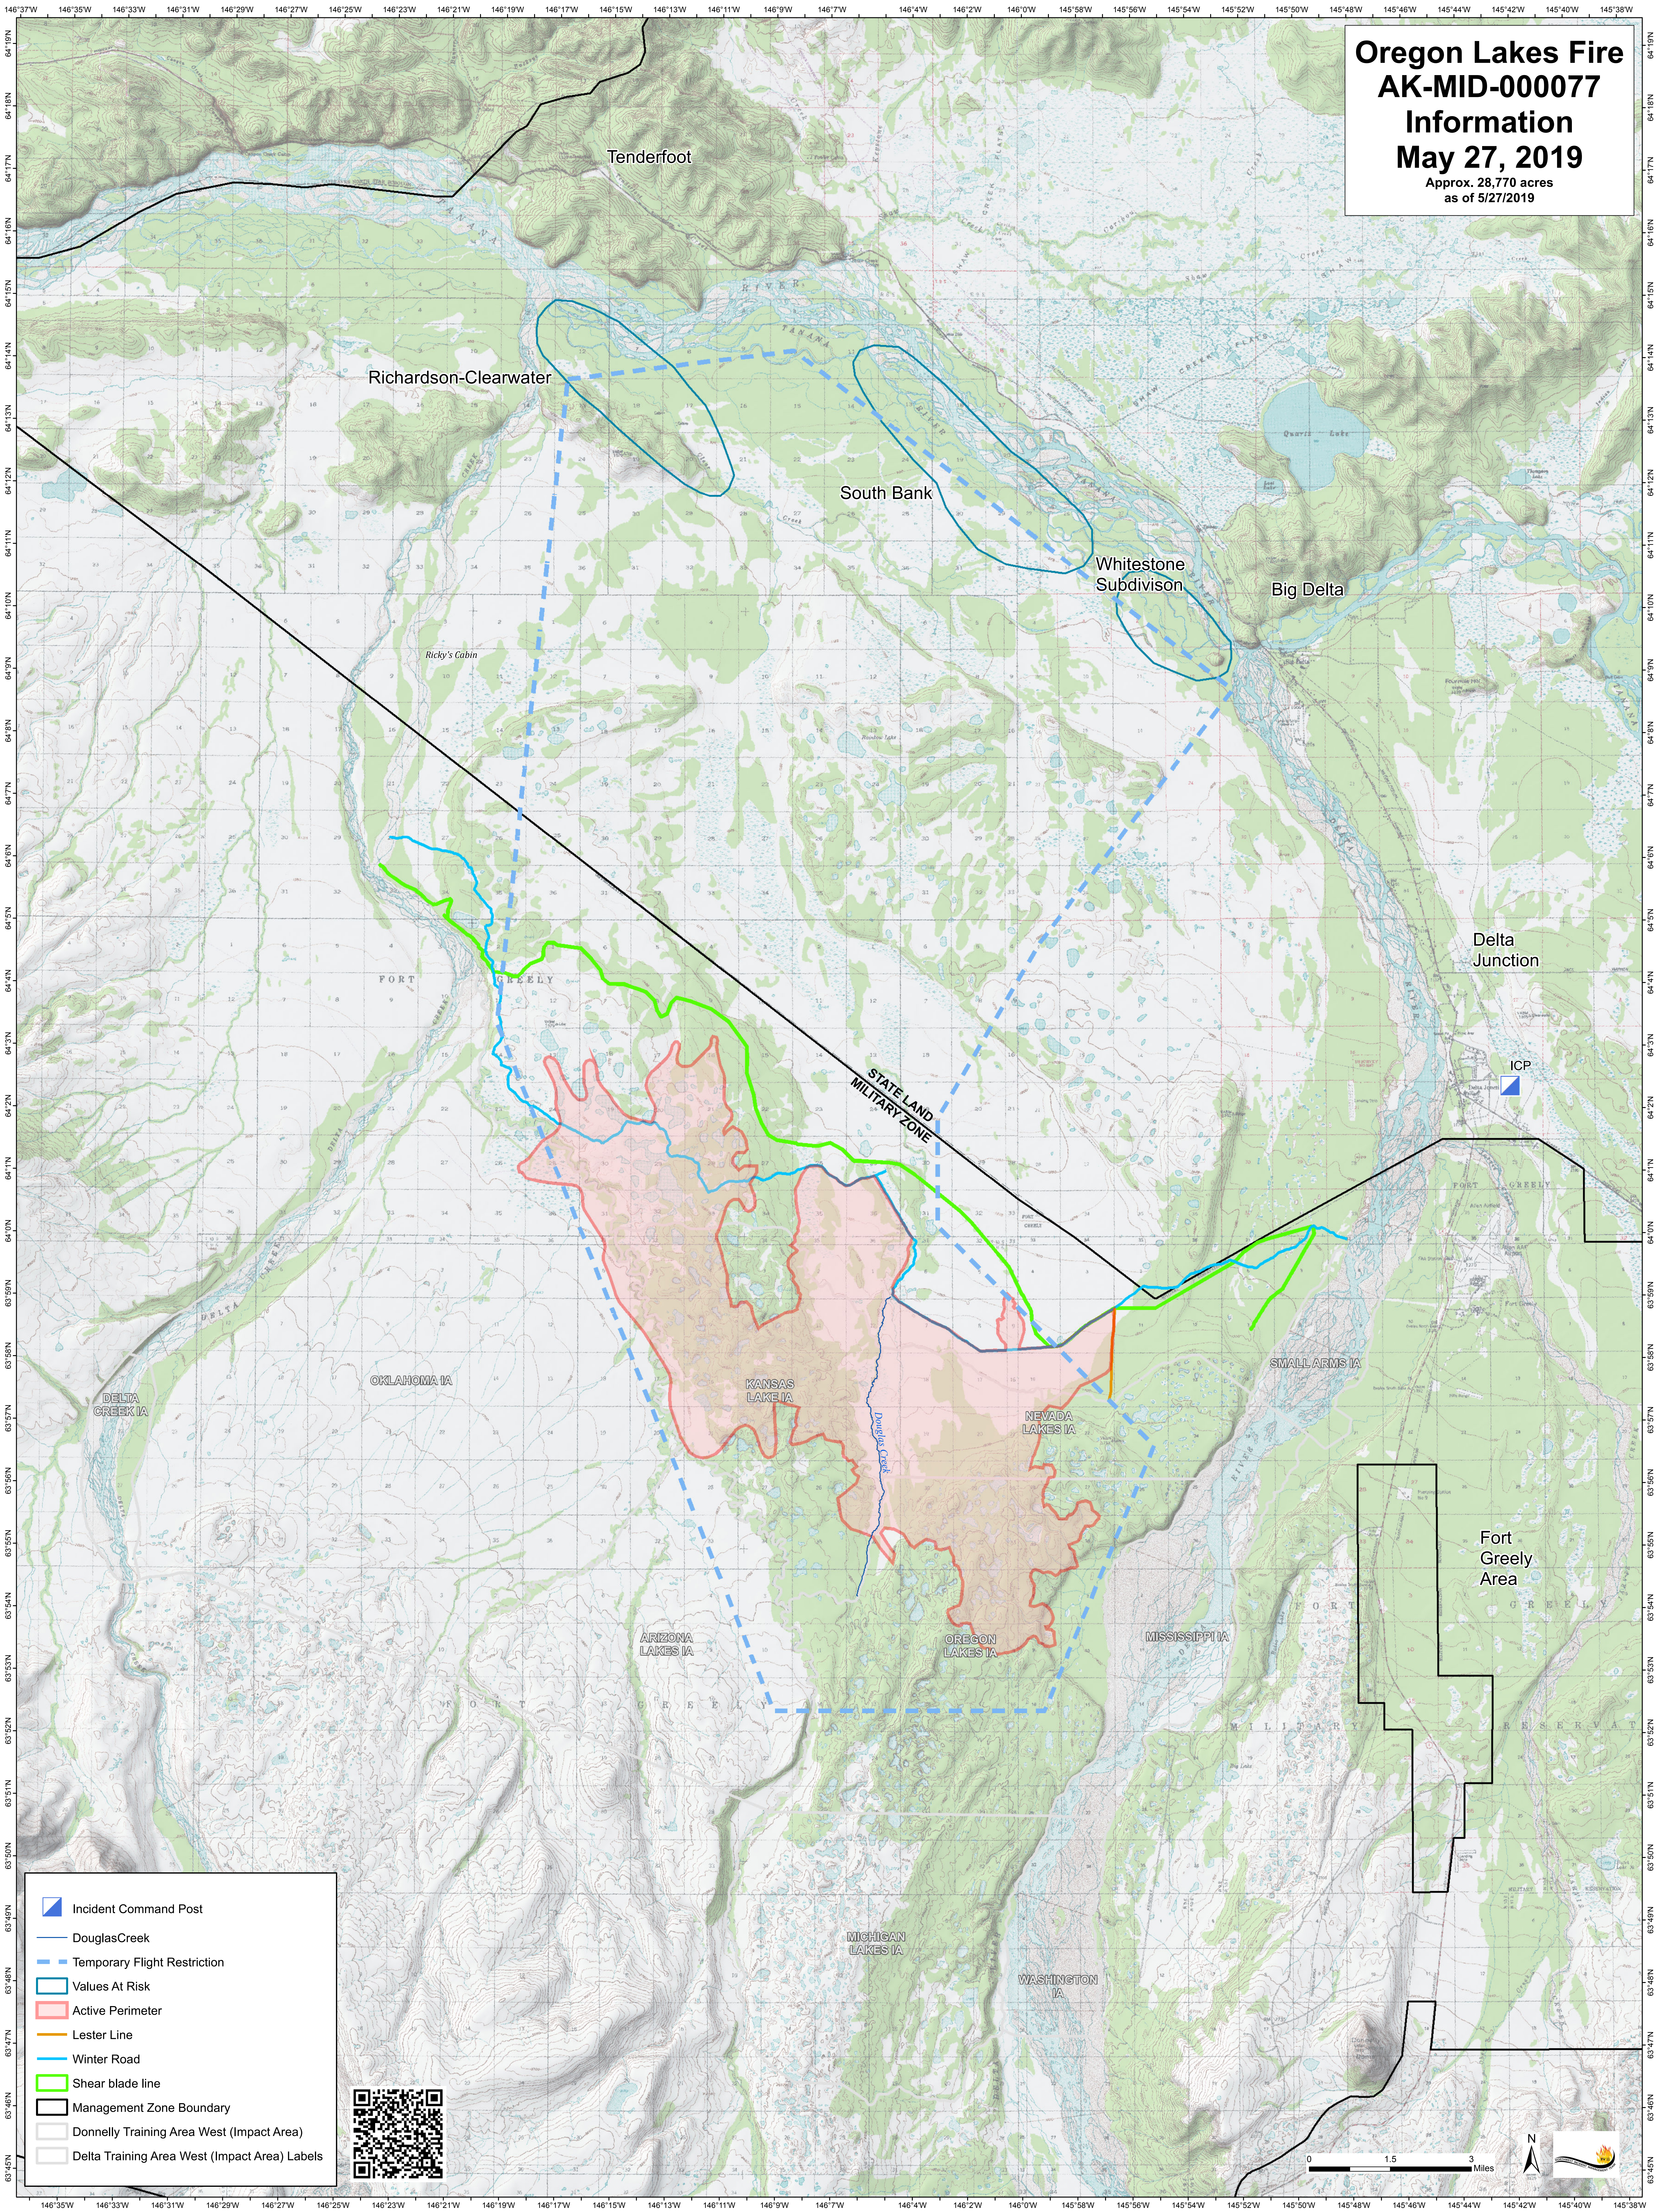

Oregon Lakes Fire AK-MID-000077 Information May 27, 2019

Approx. 28,770 acres
as of 5/27/2019

-  Incident Command Post
-  Douglas Creek
-  Temporary Flight Restriction
-  Values At Risk
-  Active Perimeter
-  Lester Line
-  Winter Road
-  Shear blade line
- Management Zone Boundary
- Donnelly Training Area West (Impact Area)
- Delta Training Area West (Impact Area) Labels