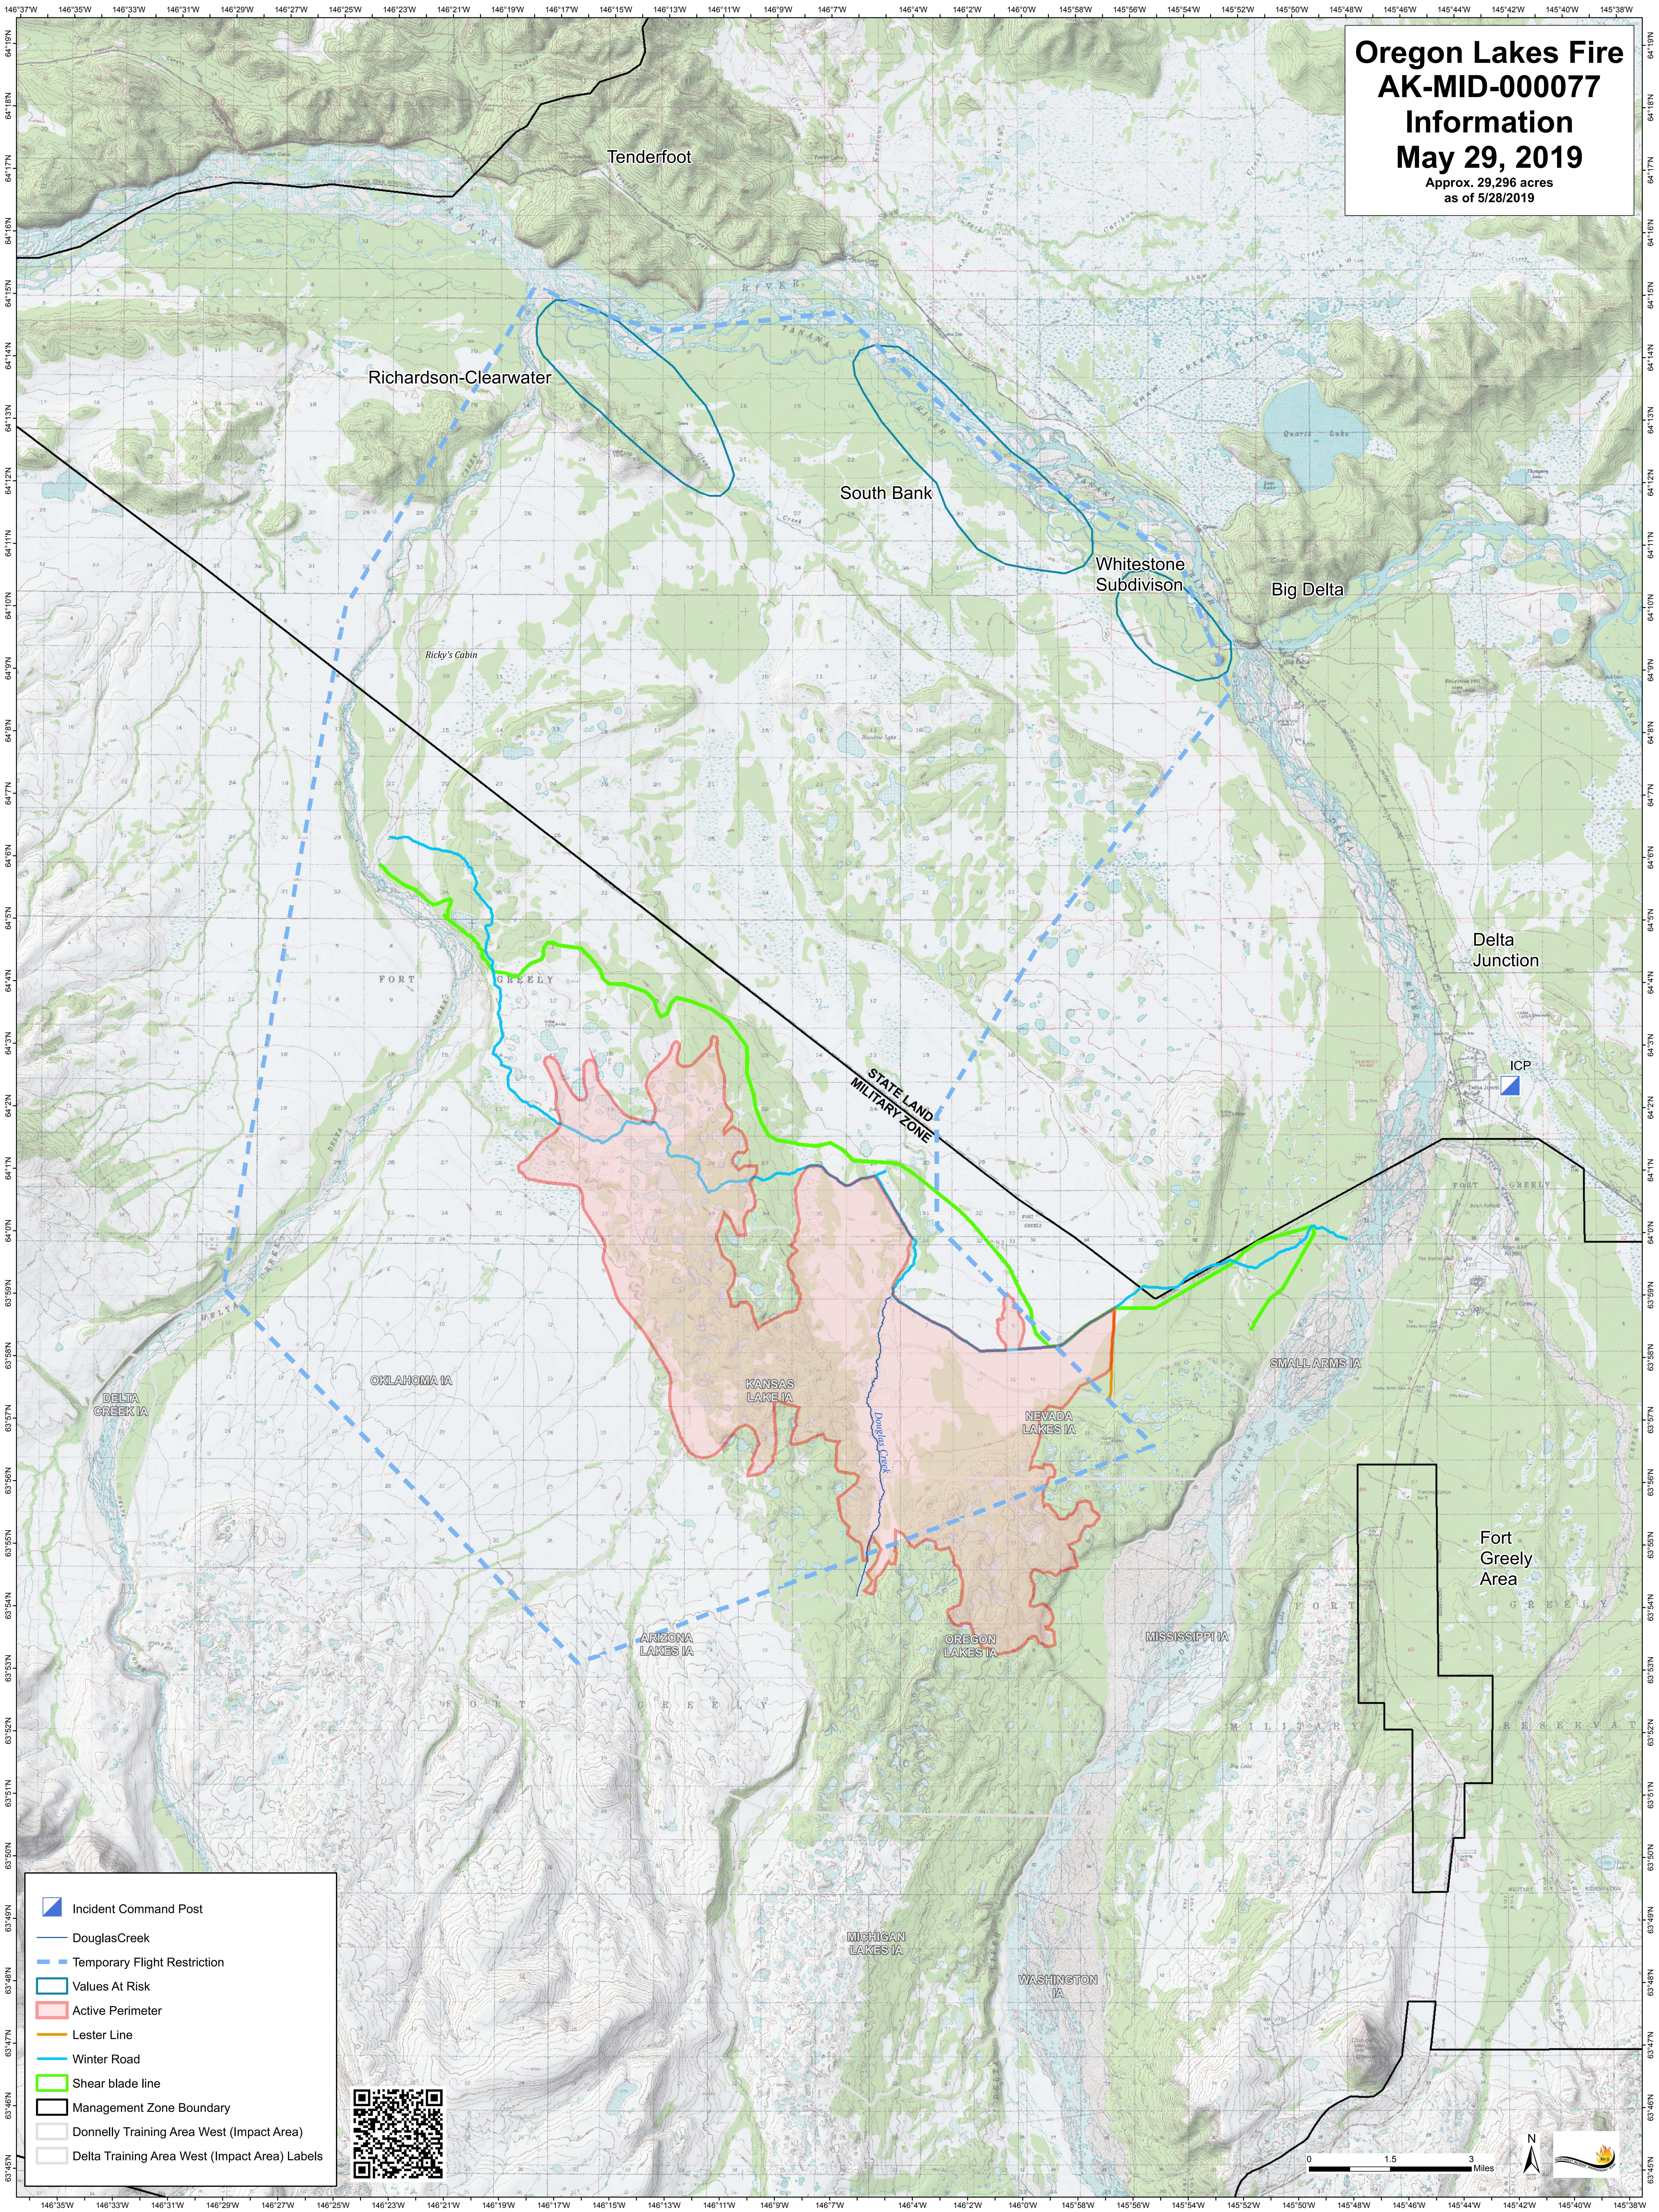

Oregon Lakes Fire
AK-MID-000077
Information
May 29, 2019
 Approx. 29,296 acres
 as of 5/28/2019

- Incident Command Post
- Douglas Creek
- Temporary Flight Restriction
- Values At Risk
- Active Perimeter
- Lester Line
- Winter Road
- Shear blade line
- Management Zone Boundary
- Donnelly Training Area West (Impact Area)
- Delta Training Area West (Impact Area) Labels