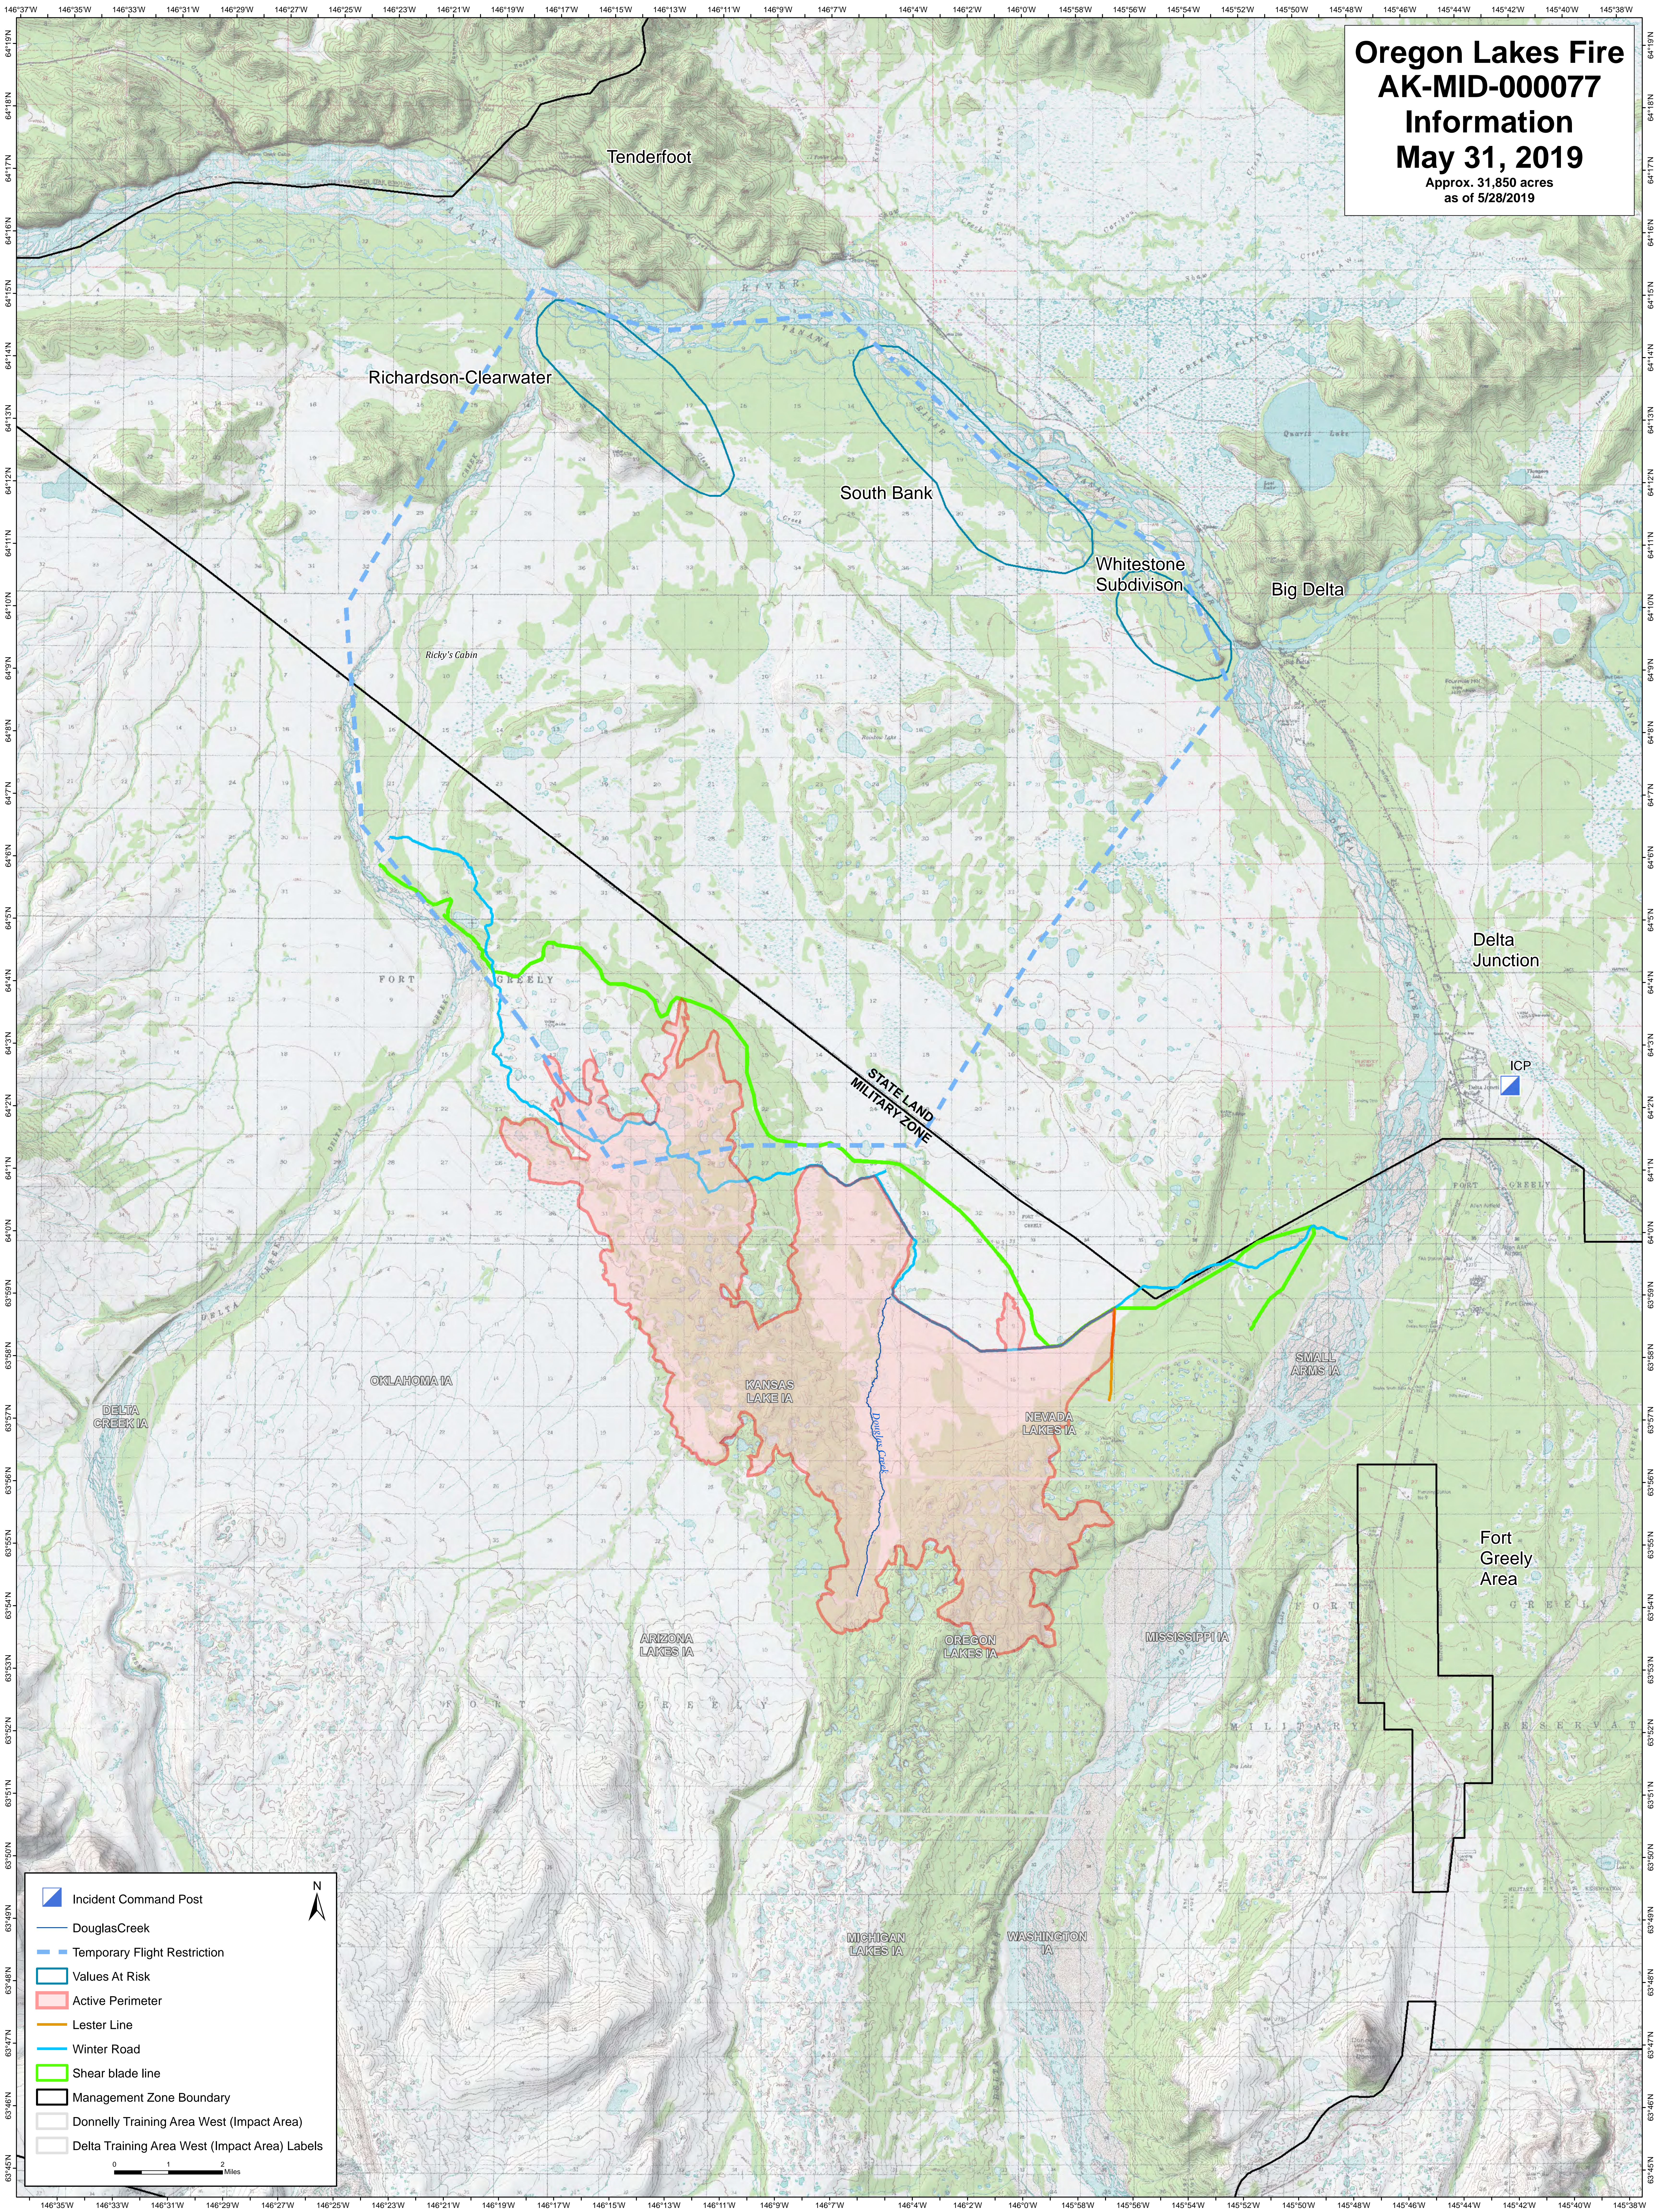

Oregon Lakes Fire
AK-MID-000077
Information
May 31, 2019
 Approx. 31,850 acres
 as of 5/28/2019

Legend

- Incident Command Post
- Douglas Creek
- Temporary Flight Restriction
- Values At Risk
- Active Perimeter
- Lester Line
- Winter Road
- Shear blade line
- Management Zone Boundary
- Donnelly Training Area West (Impact Area)
- Delta Training Area West (Impact Area) Labels

0 1 2 Miles