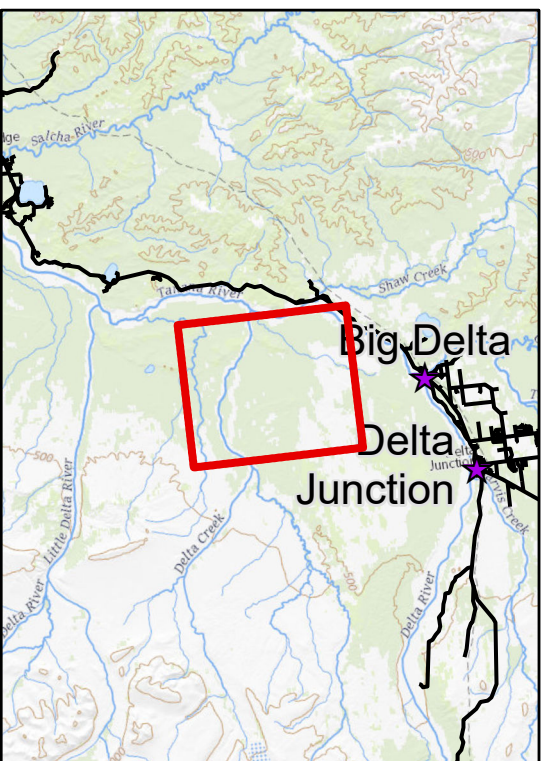

**409 Rainbow 2
Operations Map**
Estimated Acreage
11,173
as of 7/15

FAIRBANKS

AREA FORESTRY
 Map Date
 Monday, July 15, 2019

Townships
 Sections
 < 12 hrs
AKDOT Routes Mileposts
 Road Centerlines
 Milepost
 Fire Origin
 Fire Perimeter
Non_Confidential_Structures
NonConfidential Sites
 Camp
 Communications
 Mining Camp/Equipment
 Other
 RAWs
 Structure

Alaska Albers Projection
 NAD 83 Datum
 Map by: djlabrre

Miles