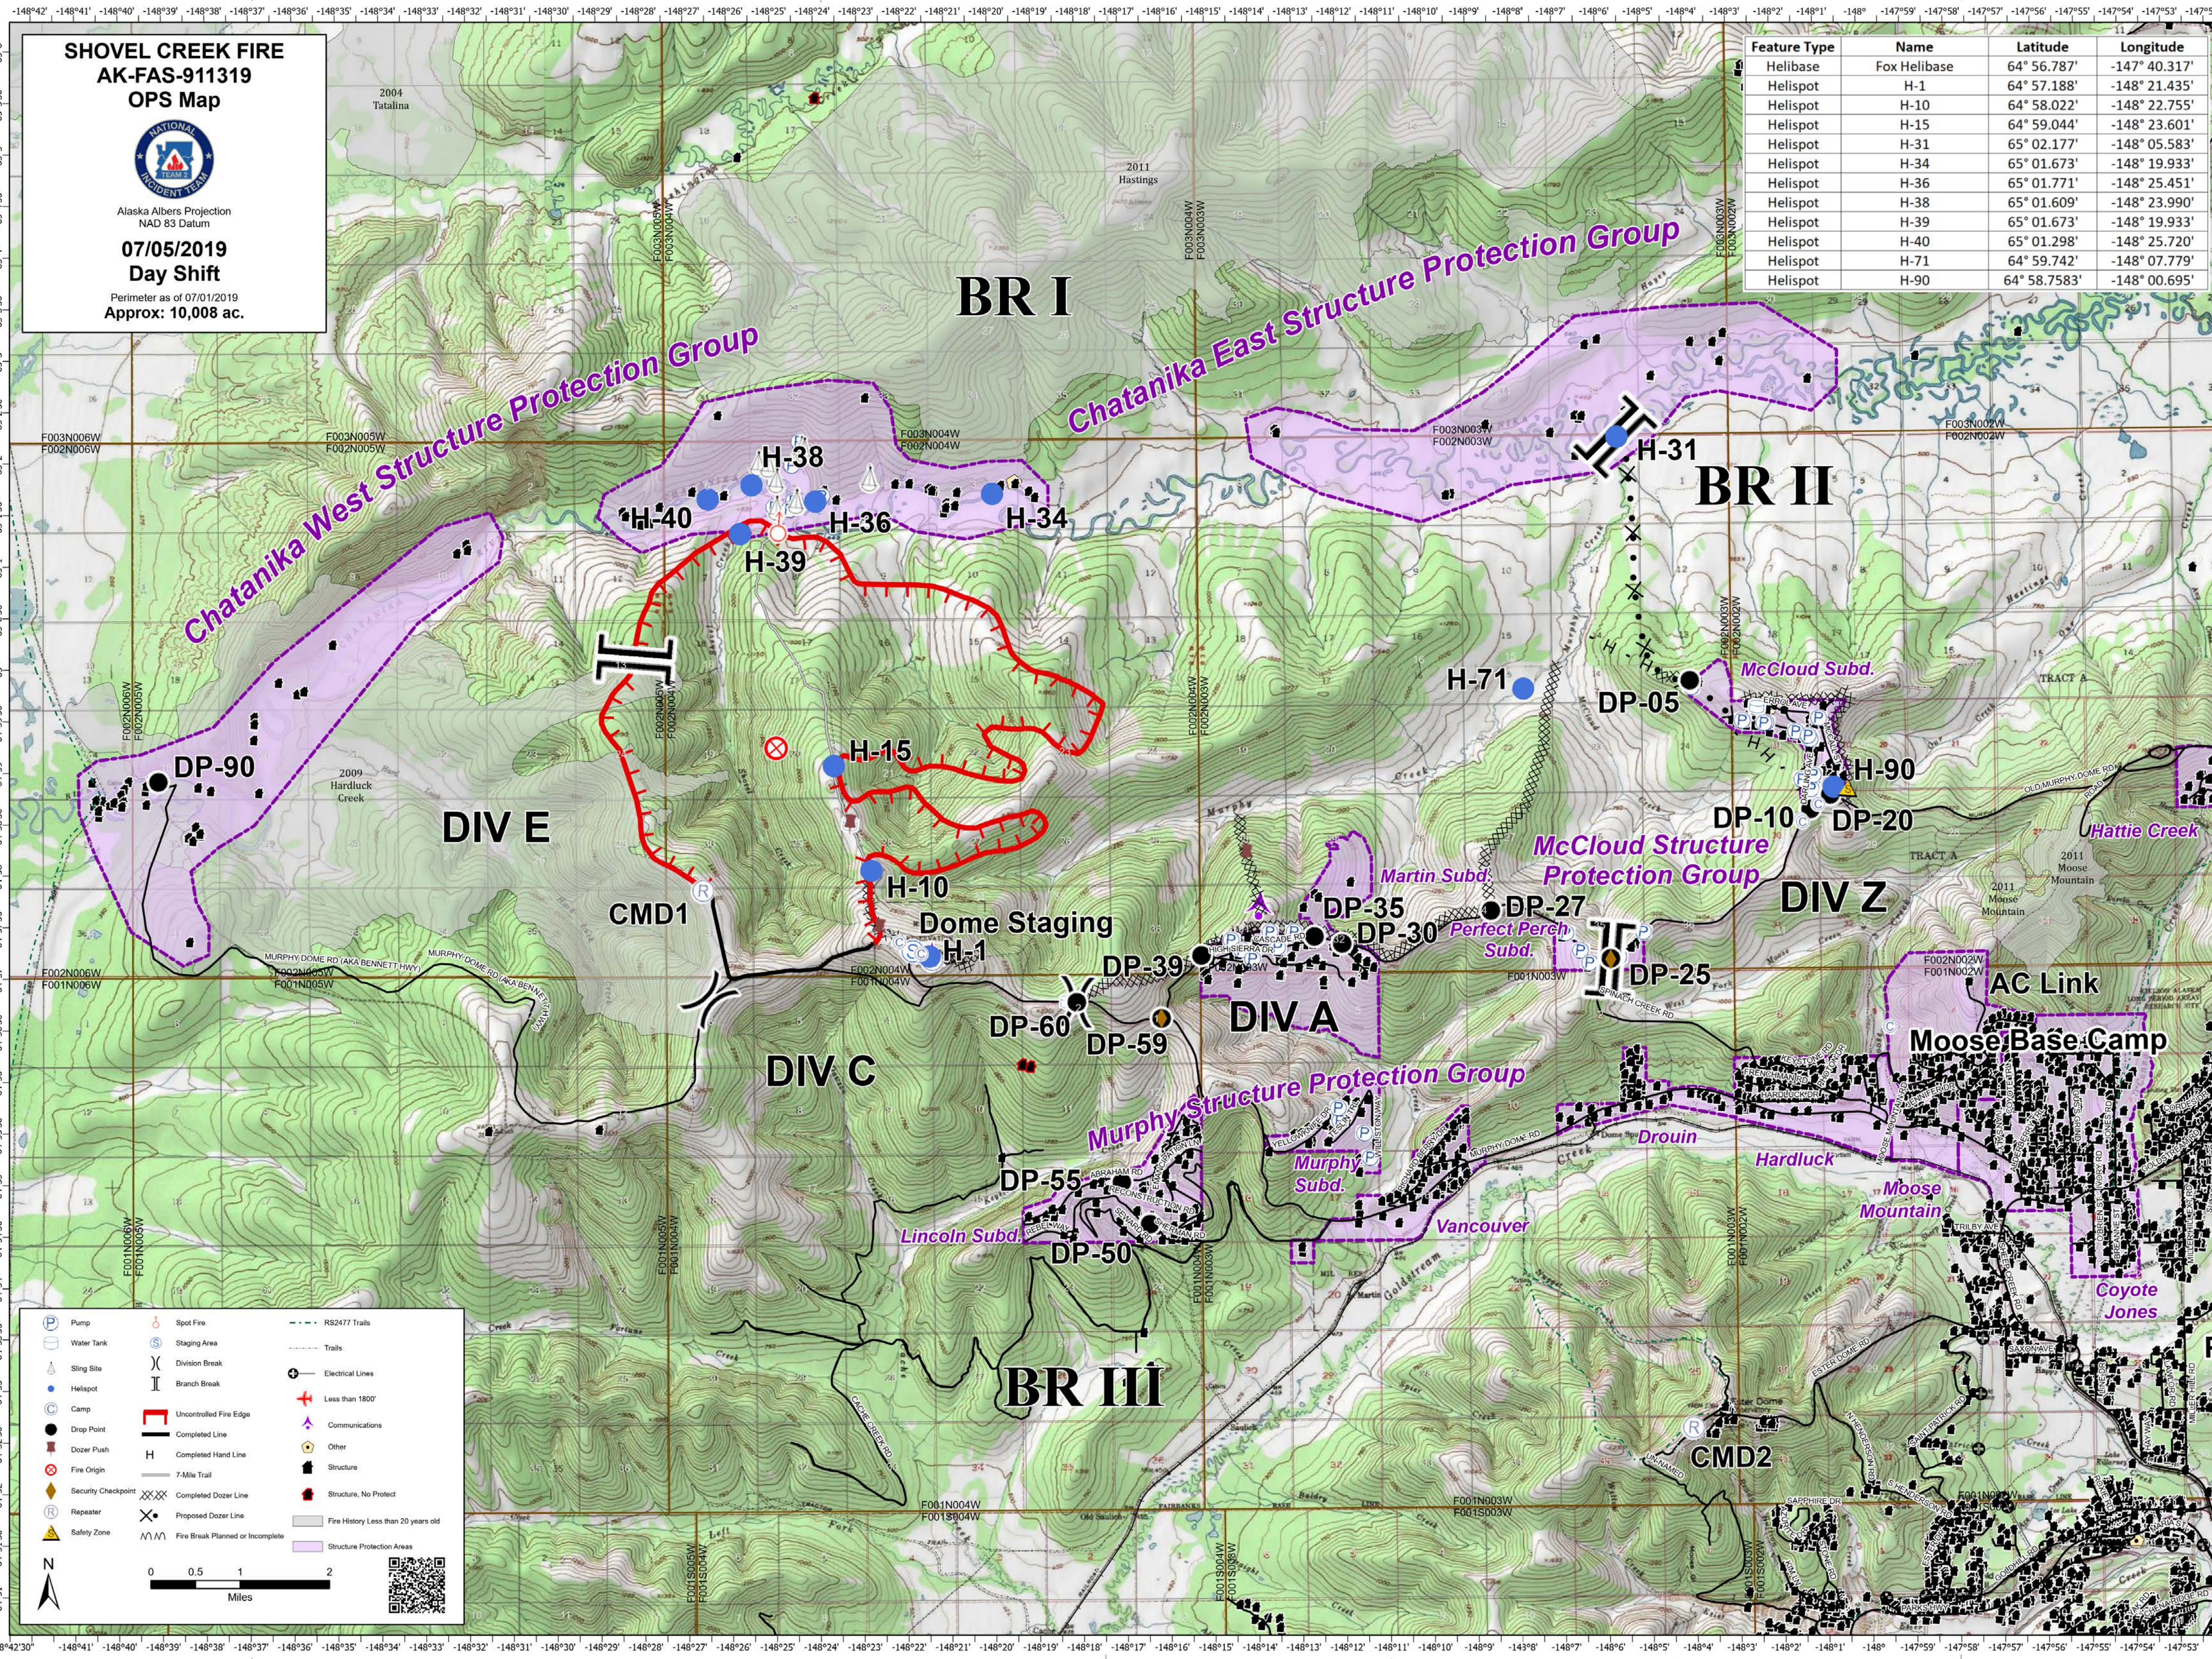

**SHOVEL CREEK FIRE
AK-FAS-911319
OPS Map**

Alaska Albers Projection
NAD 83 Datum

**07/05/2019
Day Shift**

Perimeter as of 07/01/2019
Approx: 10,008 ac.

Feature Type	Name	Latitude	Longitude
Helibase	Fox Helibase	64° 56.787'	-147° 40.317'
Helispot	H-1	64° 57.188'	-148° 21.435'
Helispot	H-10	64° 58.022'	-148° 22.755'
Helispot	H-15	64° 59.044'	-148° 23.601'
Helispot	H-31	65° 02.177'	-148° 05.583'
Helispot	H-34	65° 01.673'	-148° 19.933'
Helispot	H-36	65° 01.771'	-148° 25.451'
Helispot	H-38	65° 01.609'	-148° 23.990'
Helispot	H-39	65° 01.673'	-148° 19.933'
Helispot	H-40	65° 01.298'	-148° 25.720'
Helispot	H-71	64° 59.742'	-148° 07.779'
Helispot	H-90	64° 58.7583'	-148° 00.695'

0 0.5 1 2 Miles