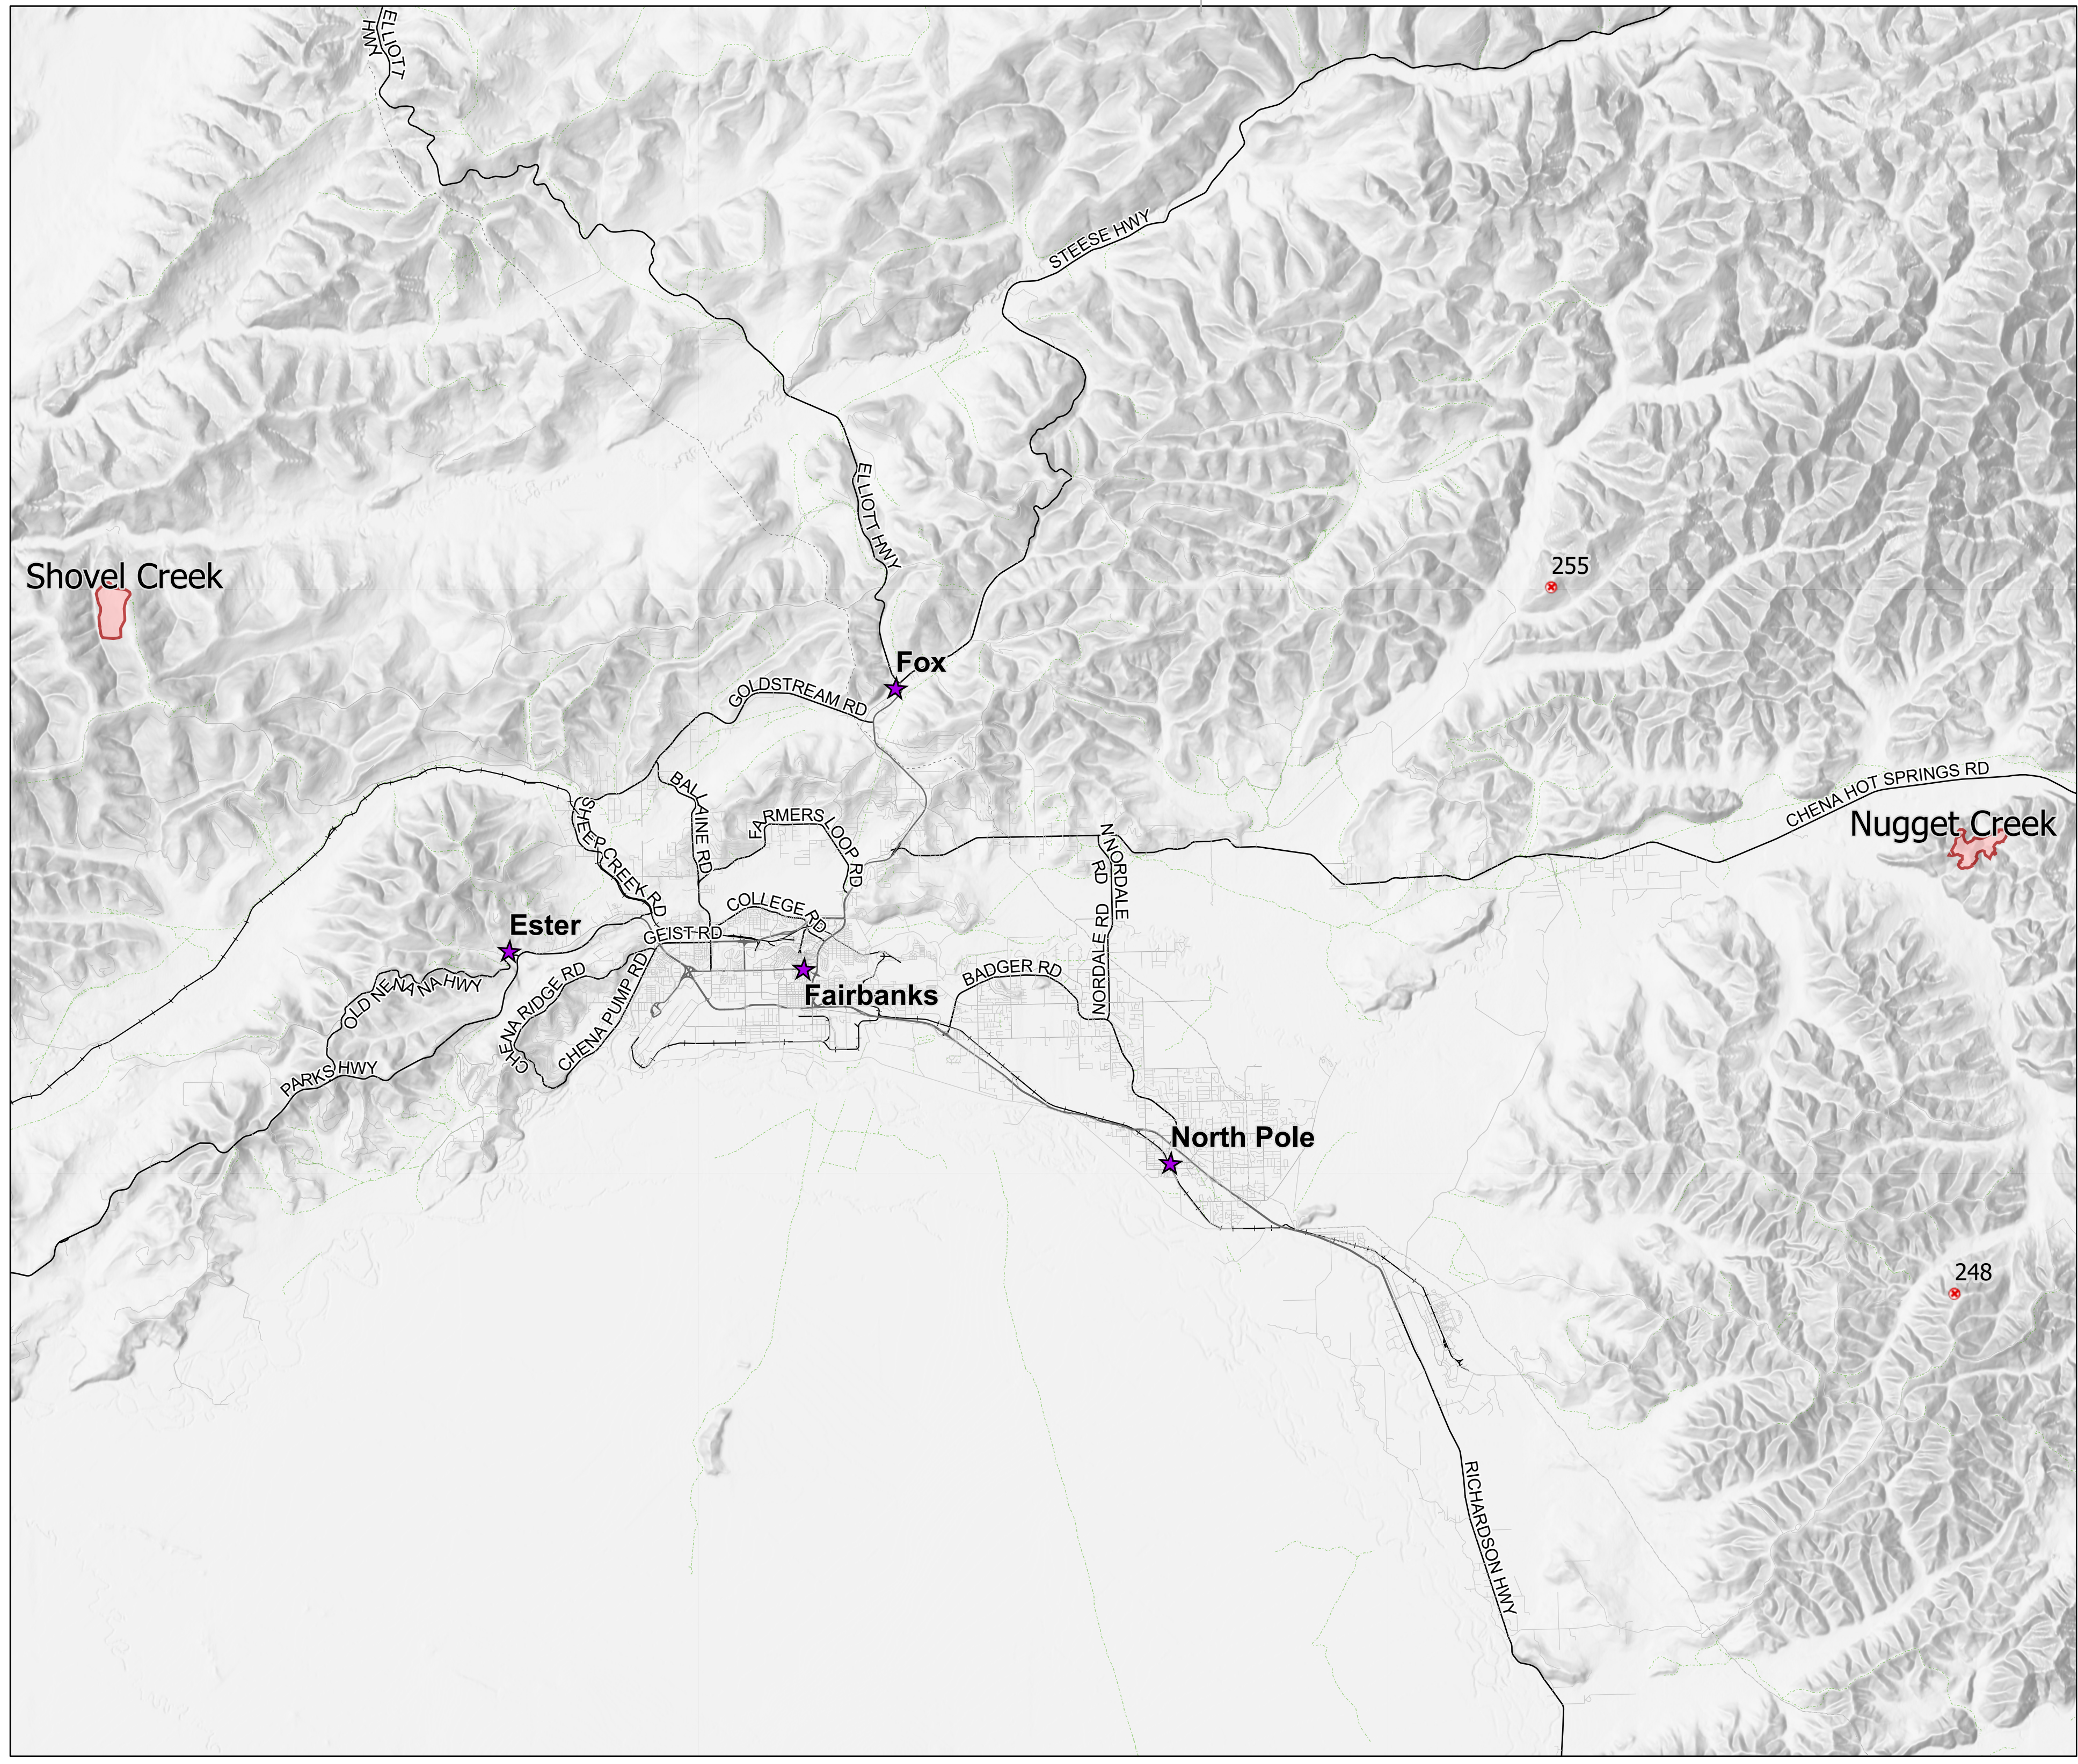

Shovel Creek & Nugget Creek
Vicinity PIO Map
as of 6/26/2019

Legend:

- Wildfire Daily Fire Perimeter
- Fire Origin
- Trans Alaska Pipeline

Alaska Albers Projection
NAD 83 Datum