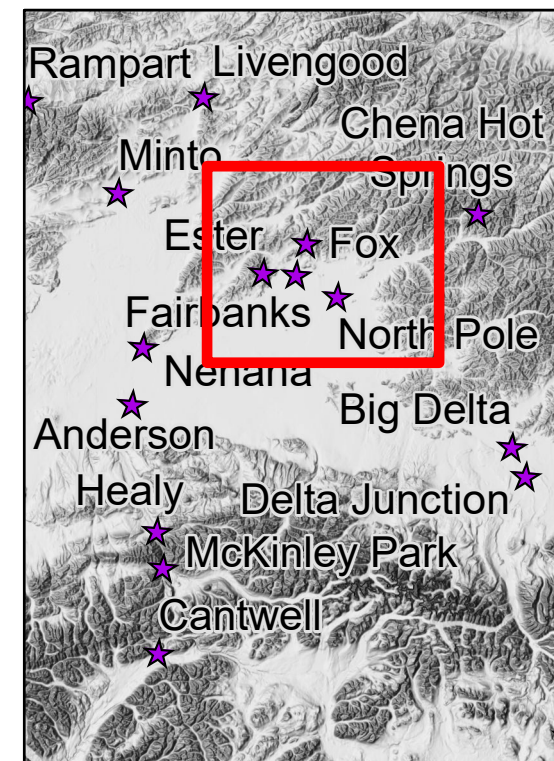

Shovel Creek & Nugget Creek
Vicinity PIO Map
as of 6/26/2019

Legend:

- Wildfire Daily Fire Perimeter
- Fire Origin
- Trans Alaska Pipeline

Alaska Albers Projection
NAD 83 Datum