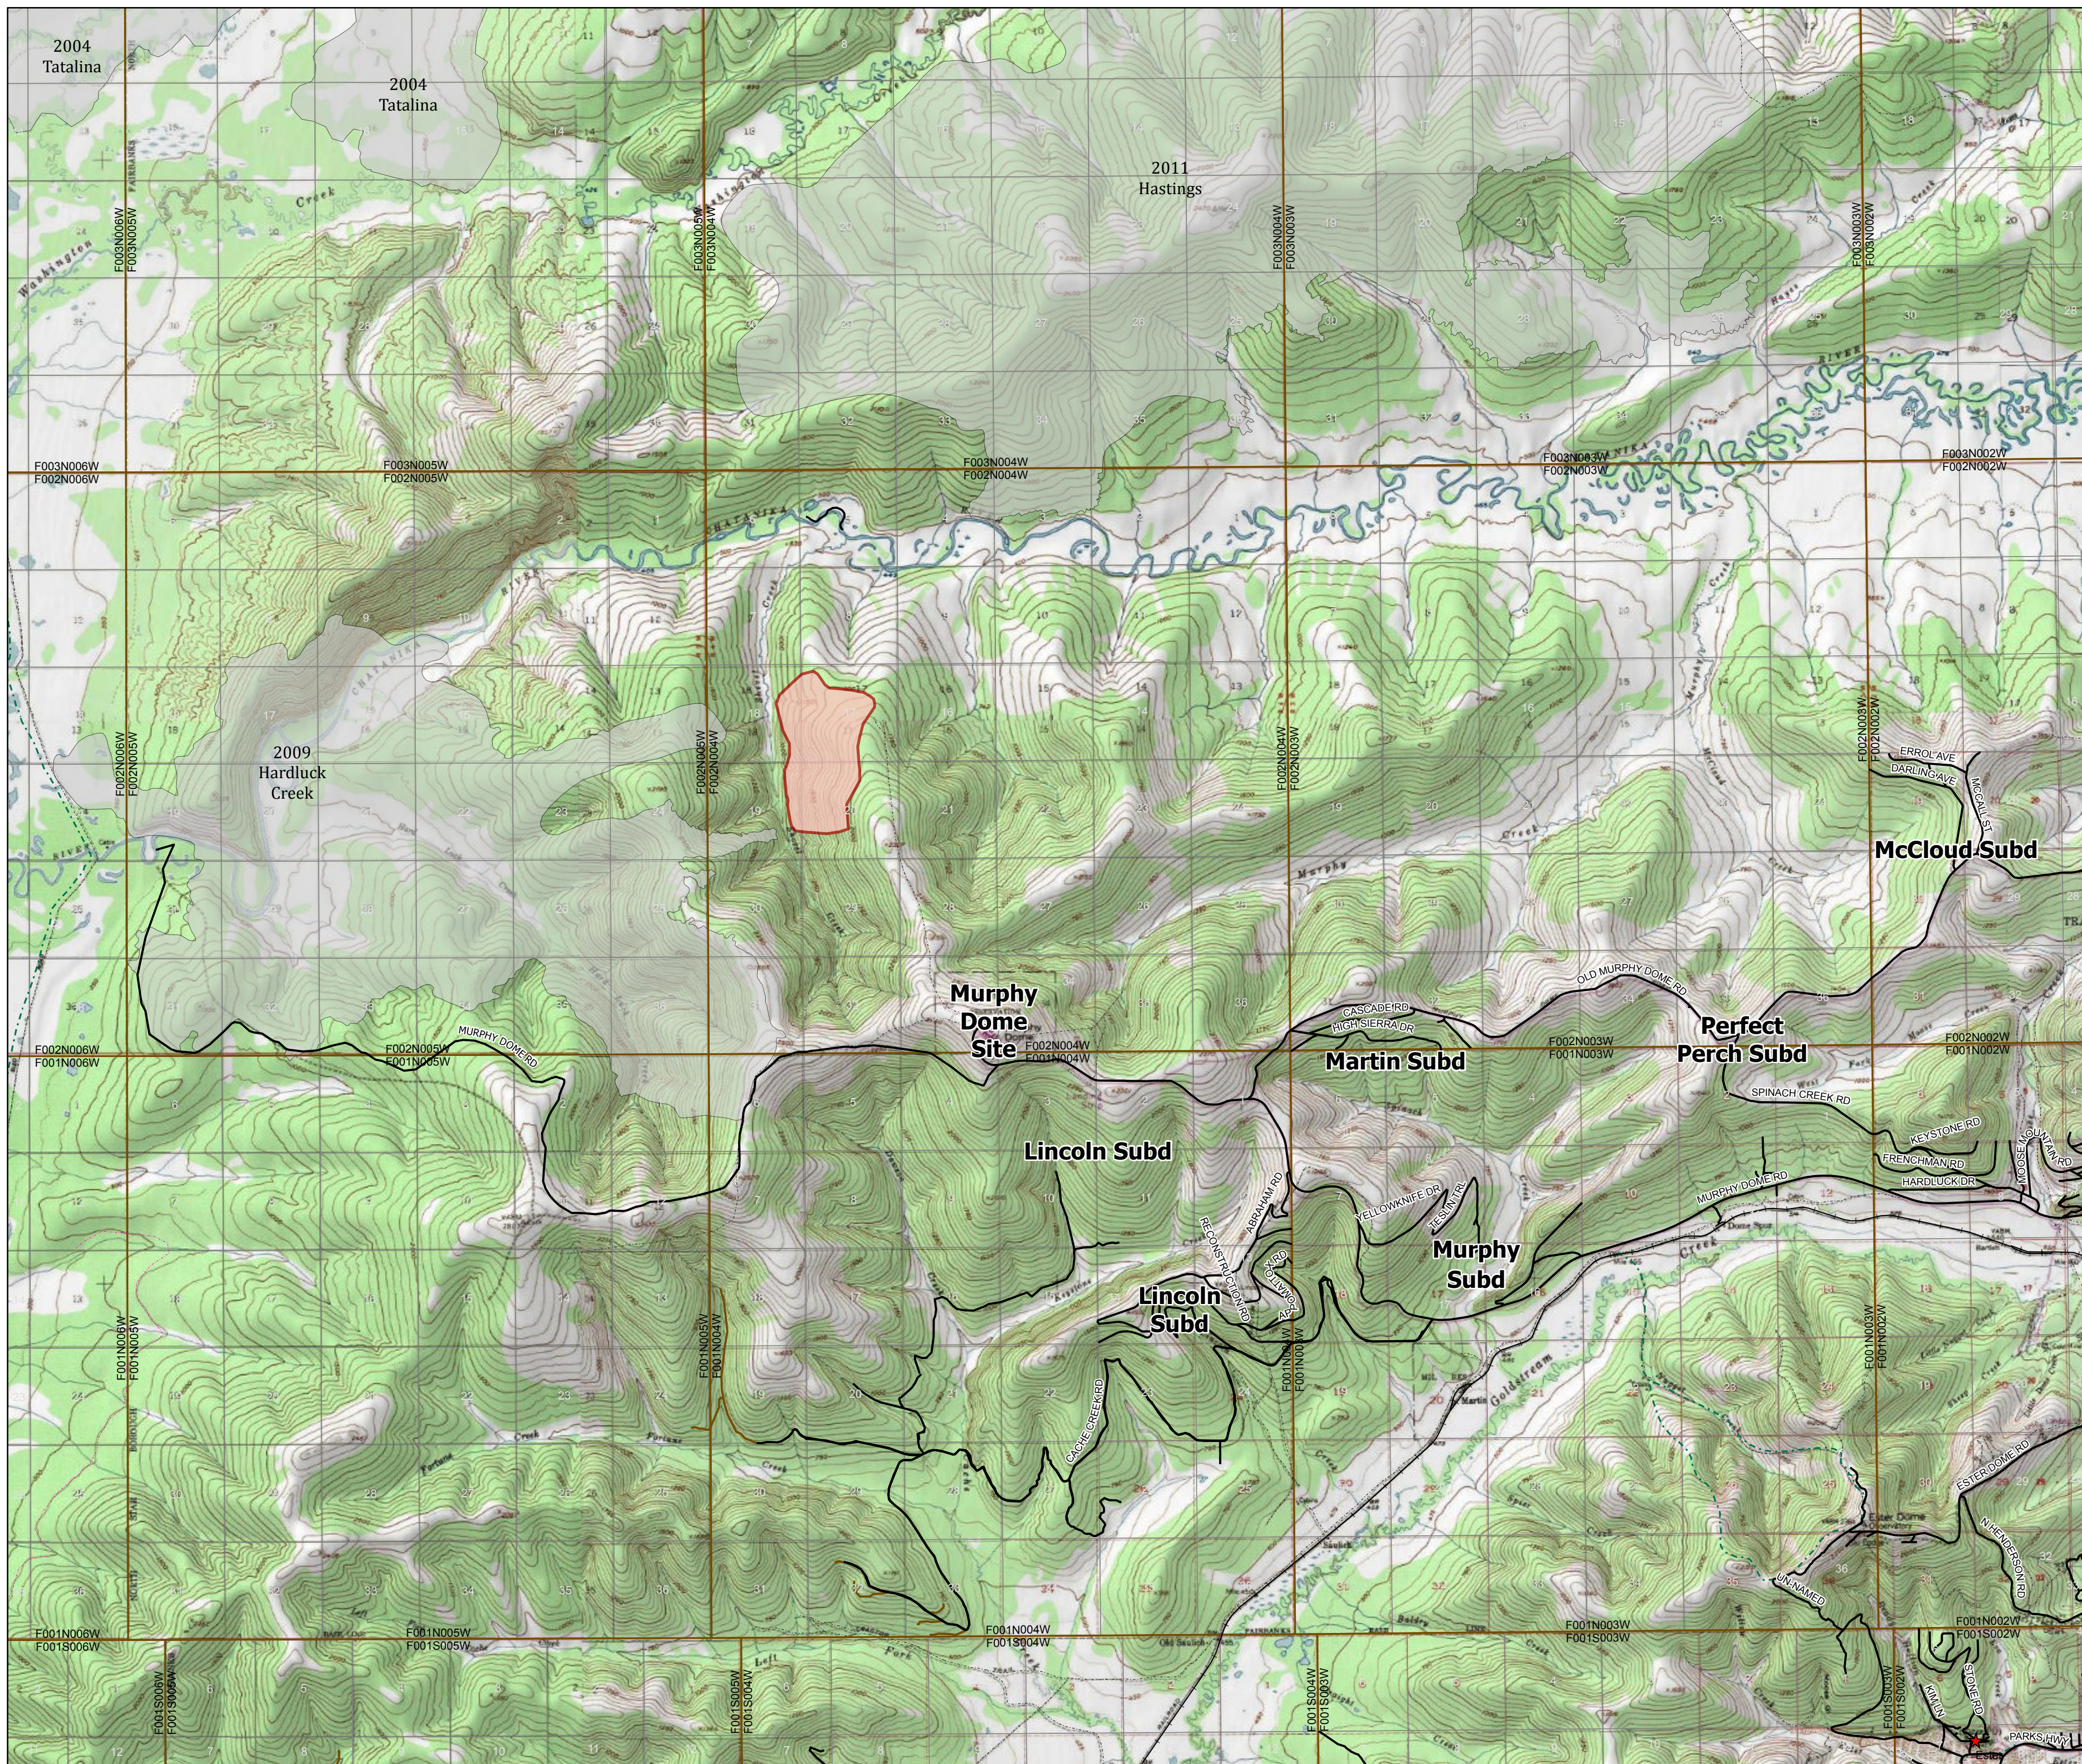

**319 Shovel Creek
PIO Map
Approx. 740 ac.
as of 6/25/2019**

- █ Wildfire Daily Fire Perimeter
- - - RS2477
- - - Trails
- Fire History Less than 20 years old

Alaska Albers Projection
NAD 83 Datum