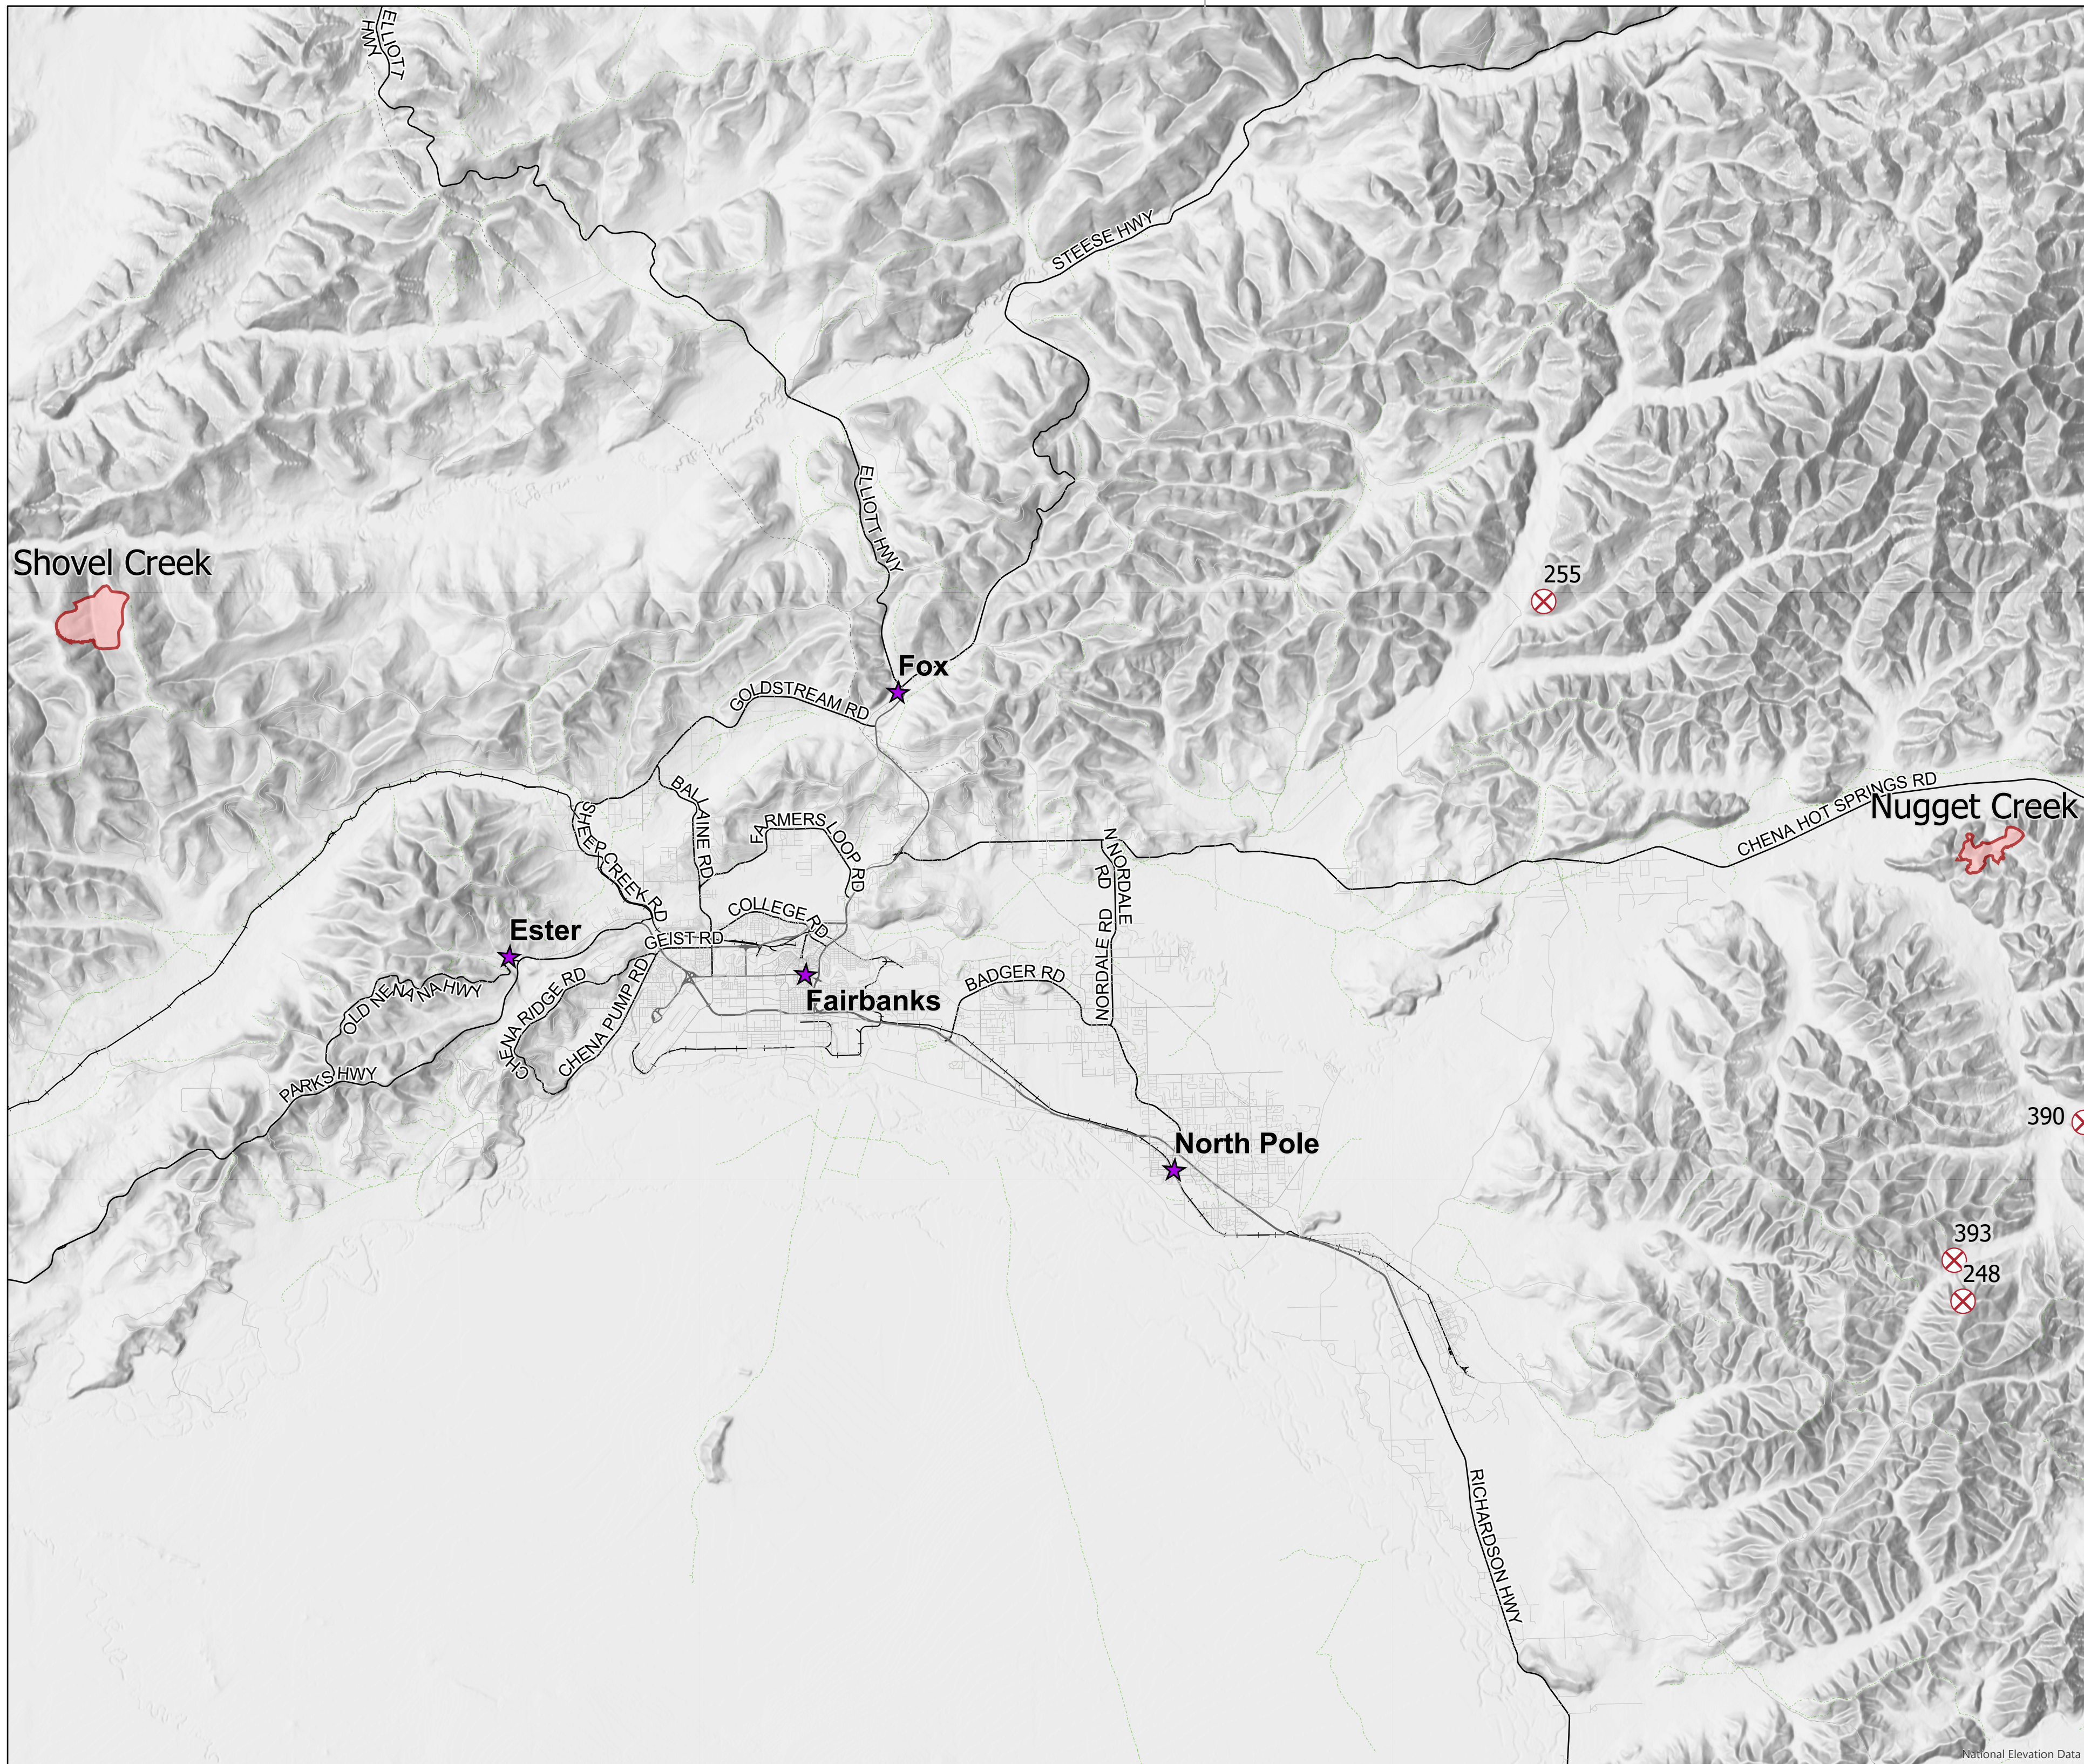

**Shovel Creek & Nugget Creek
Vicinity PIO Map
as of 6/27/2019**

- Wildfire Daily Fire Perimeter
- Fire Origin
- Trans Alaska Pipeline

Alaska Albers Projection
NAD 83 Datum

0 1.25 2.5 5
Miles