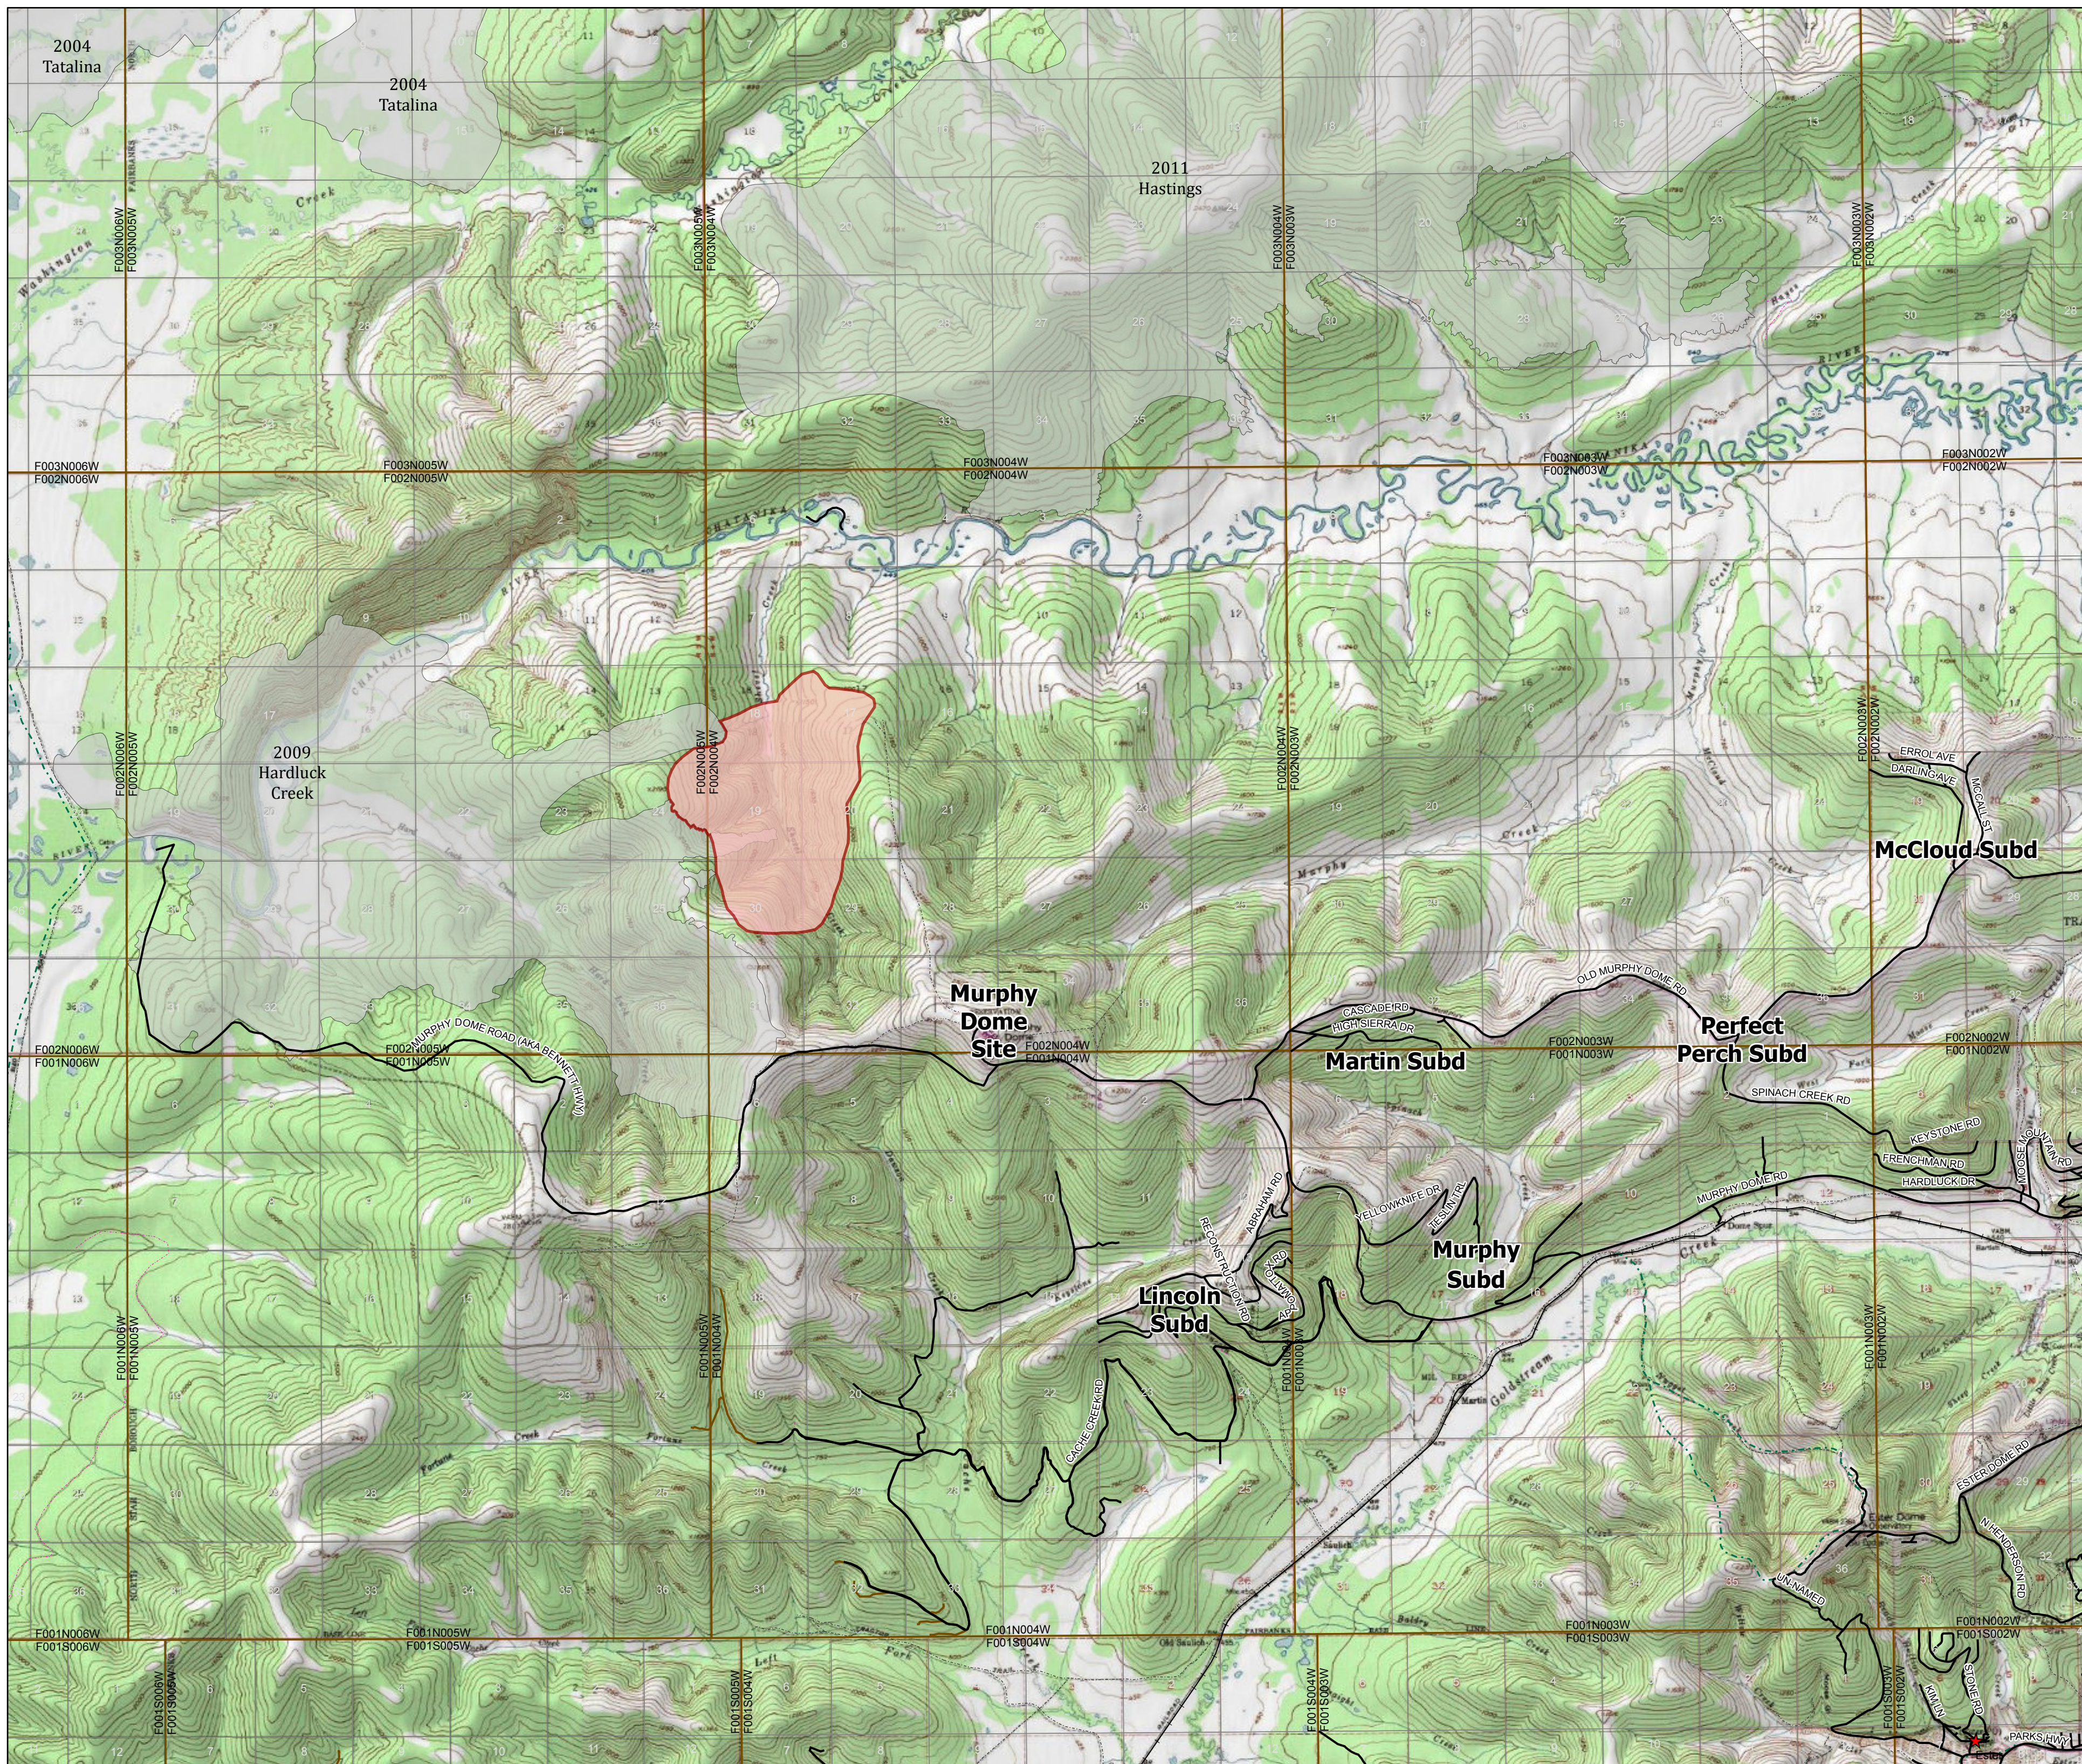

**319 Shovel Creek  
PIO Map  
Approx. 2307 ac.  
as of 6/27/2019**

- ▭ Wildfire Daily Fire Perimeter
- - - RS2477
- - - Trails
- ▭ Fire History Less than 20 years old

Alaska Albers Projection  
NAD 83 Datum