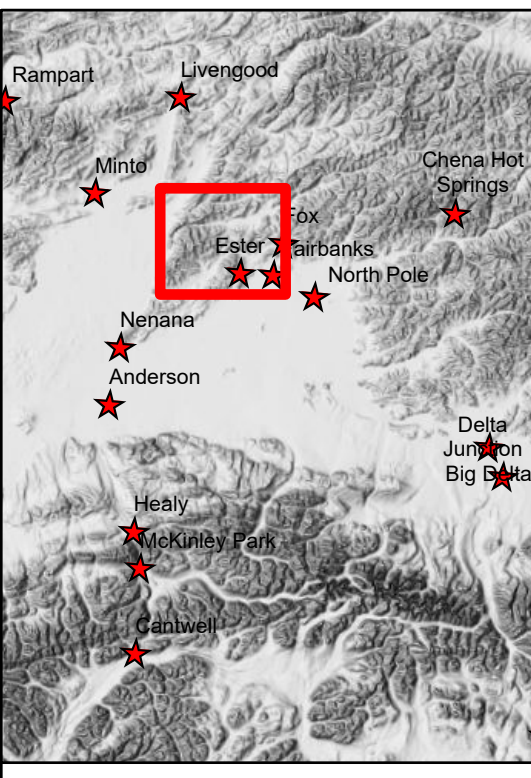

319 Shovel Creek Operations Vicinity Map
 Approx. 5568 ac.
 as of 6/29/2019

ALASKA INCIDENT MANAGEMENT TEAM

6/30/2019
 Operational Period

- Uncontrolled Fire Edge
- Wildfire Daily Fire Perimeter
- RS2477
- Trails
- Electrical Lines
- 5000' or greater
- Between 3000' and 4999'
- Between 1800' and 2999'
- Less than 1800'
- Fire History Less than 20 years old

Alaska Albers Projection
 NAD 83 Datum