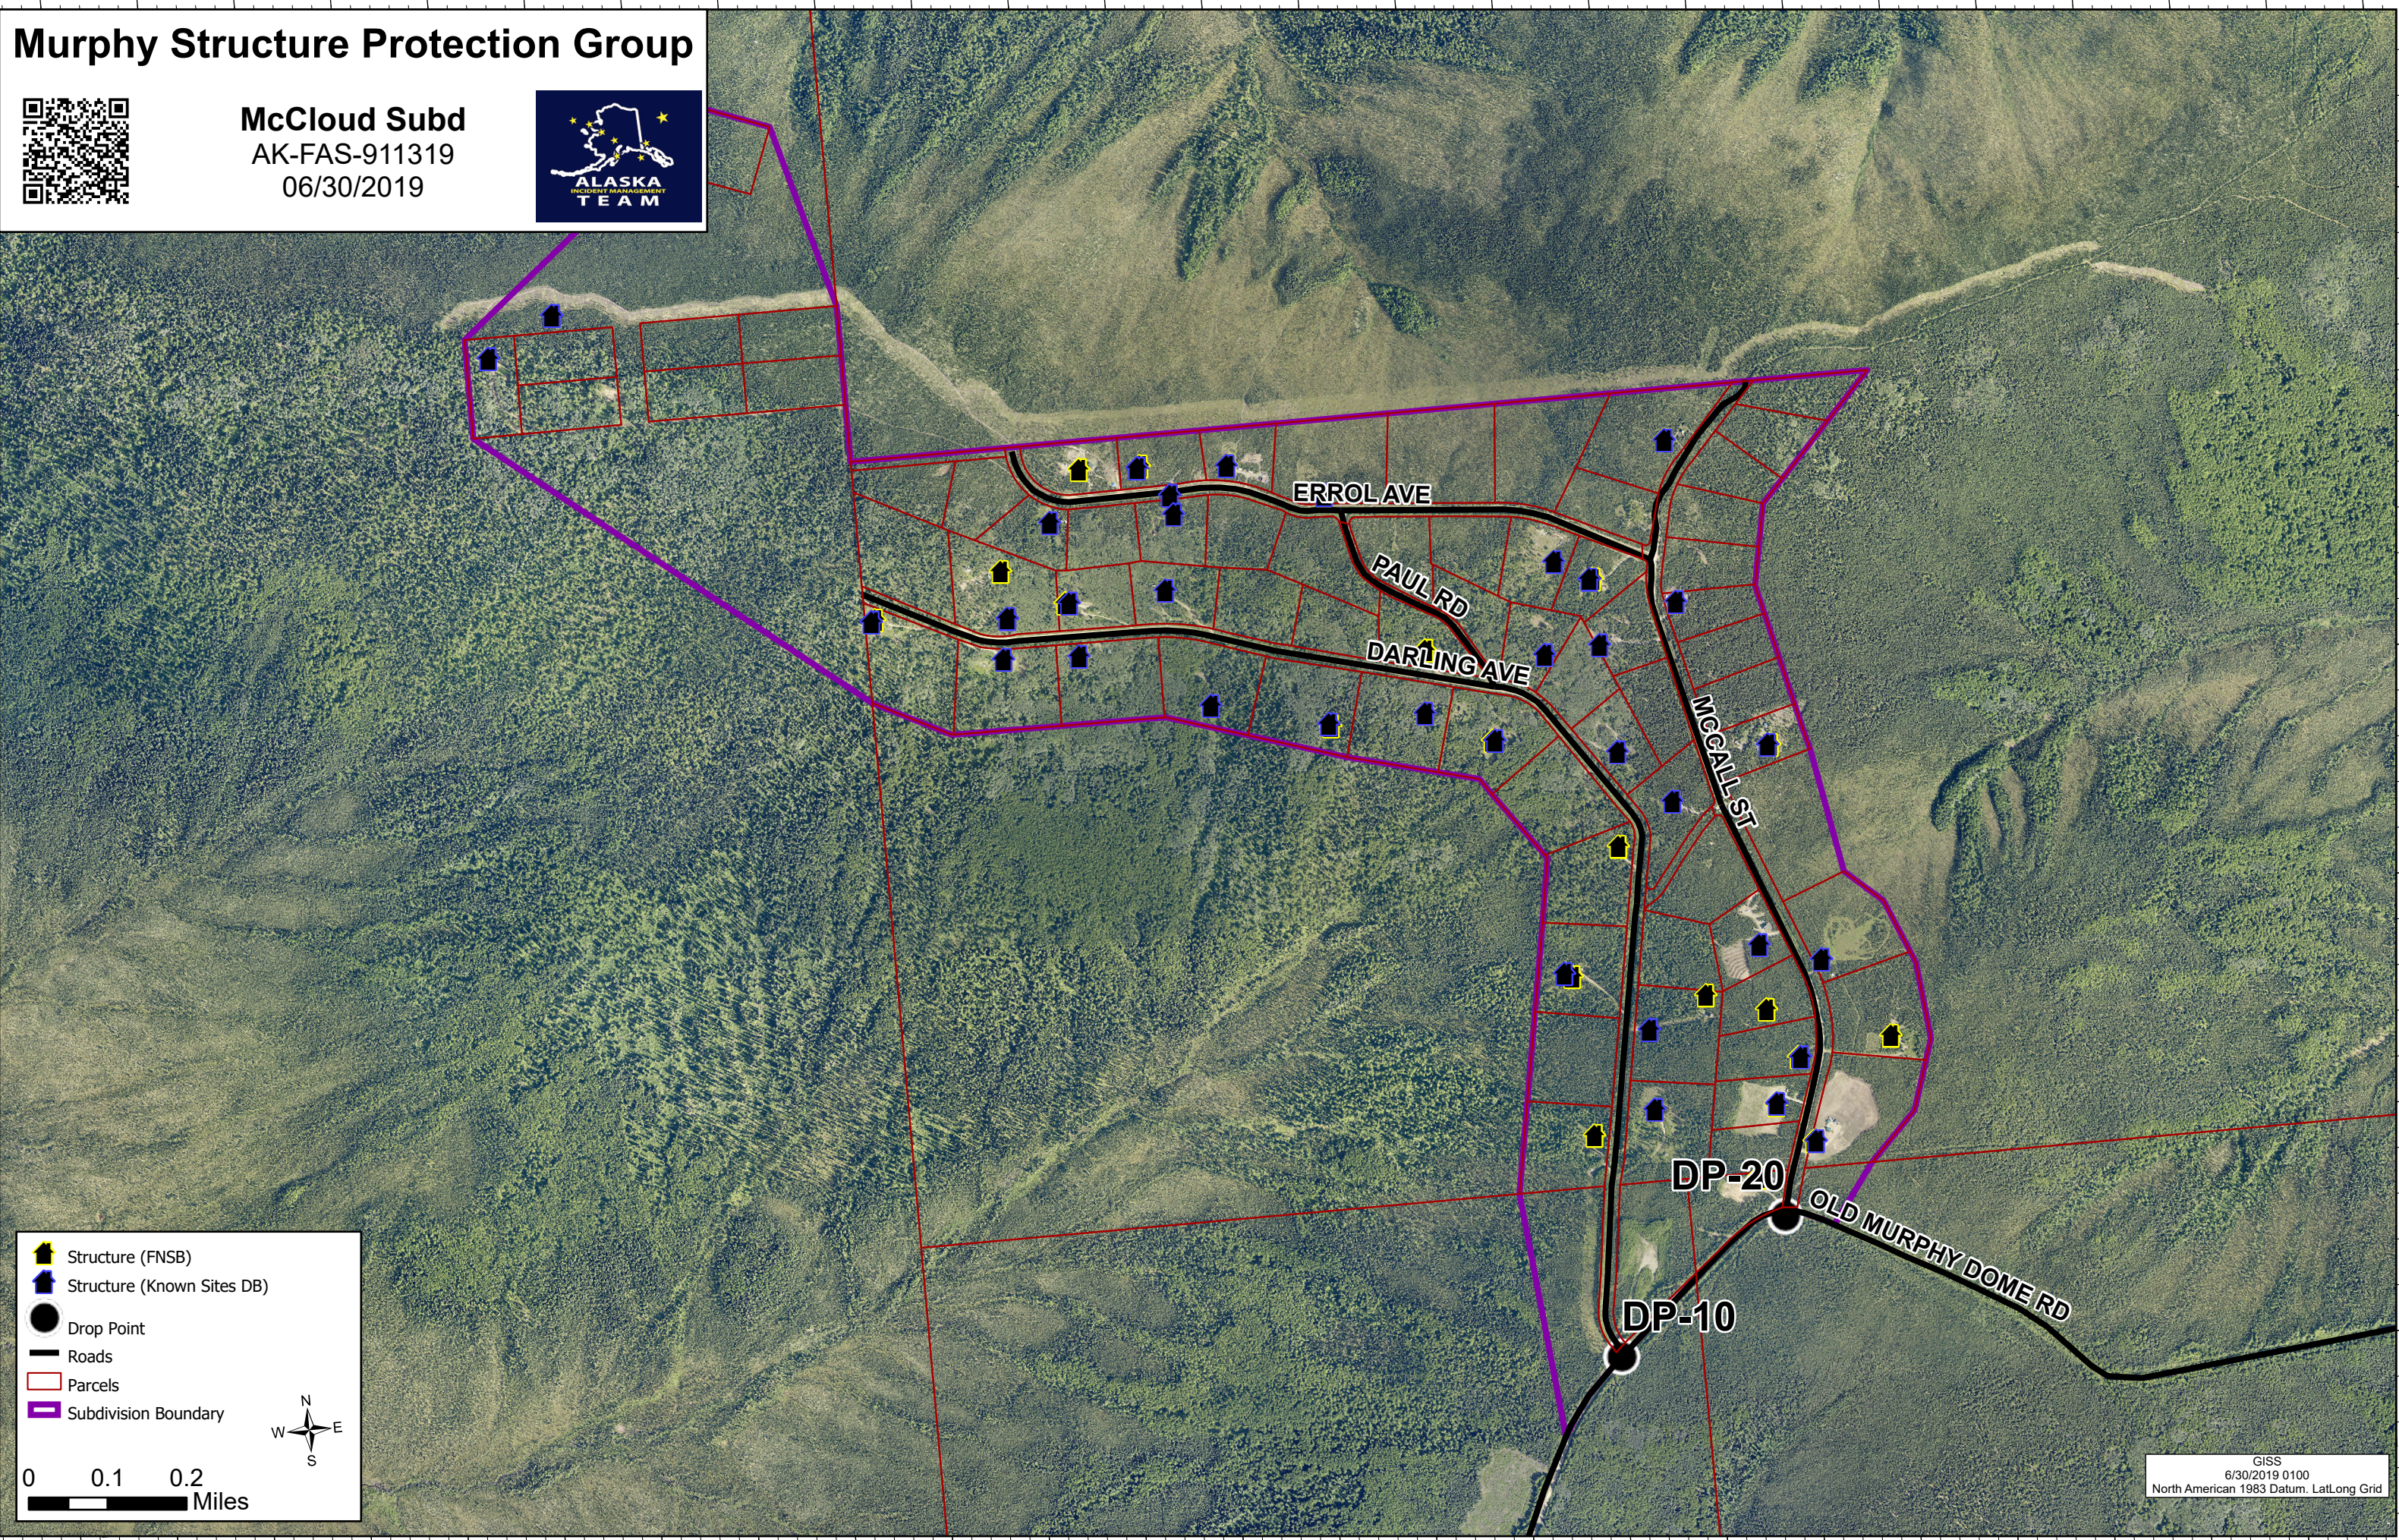

Murphy Structure Protection Group

McCloud Subd
AK-FAS-911319
06/30/2019

- Structure (FNSB)
- Structure (Known Sites DB)
- Drop Point
- Roads
- Parcels
- Subdivision Boundary

0 0.1 0.2 Miles

GISS
6/30/2019 0100
North American 1983 Datum, Lat/Long Grid