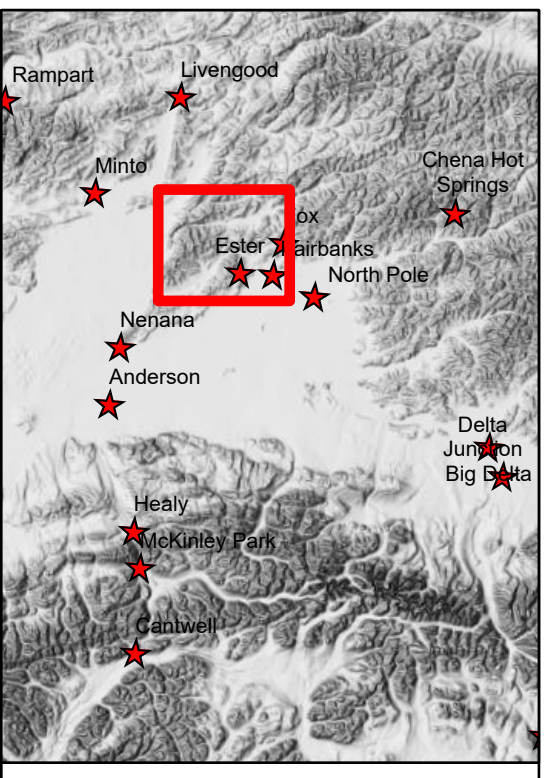

**319 Shovel Creek Aviation Hazards Map**

Alaska Albers Projection  
NAD 83 Datum

0 0.25 0.5 1 Miles