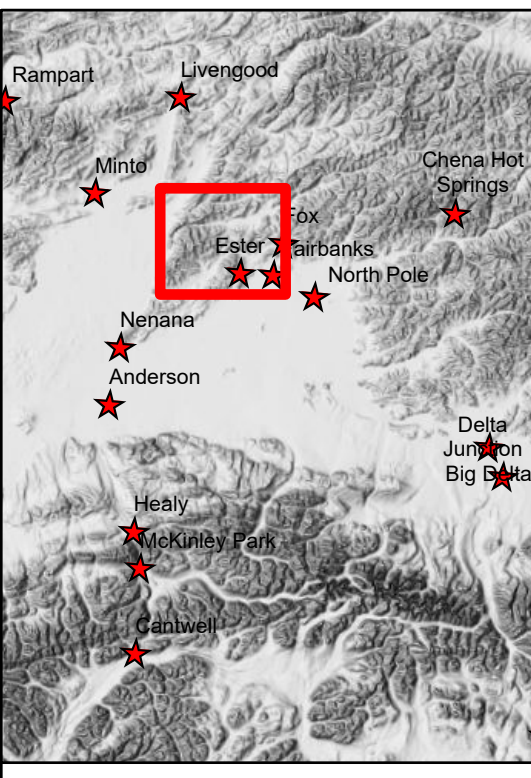

**319 Shovel Creek
PIO Vicinity Map
Approx. 10,639 ac.
as of 6/30/2019**

**ALASKA
INCIDENT MANAGEMENT
TEAM**

7/01/2019
Operational Period

Legend

- Wildfire Daily Fire Perimeter
- RS2477
- Trails
- Electrical Lines
- 5000' or greater
- Between 3000' and 4999'
- Between 1800' and 2999'
- Less than 1800'
- Fire History Less than 20 years old

Alaska Albers Projection
NAD 83 Datum

0 0.2 0.5 1
Miles