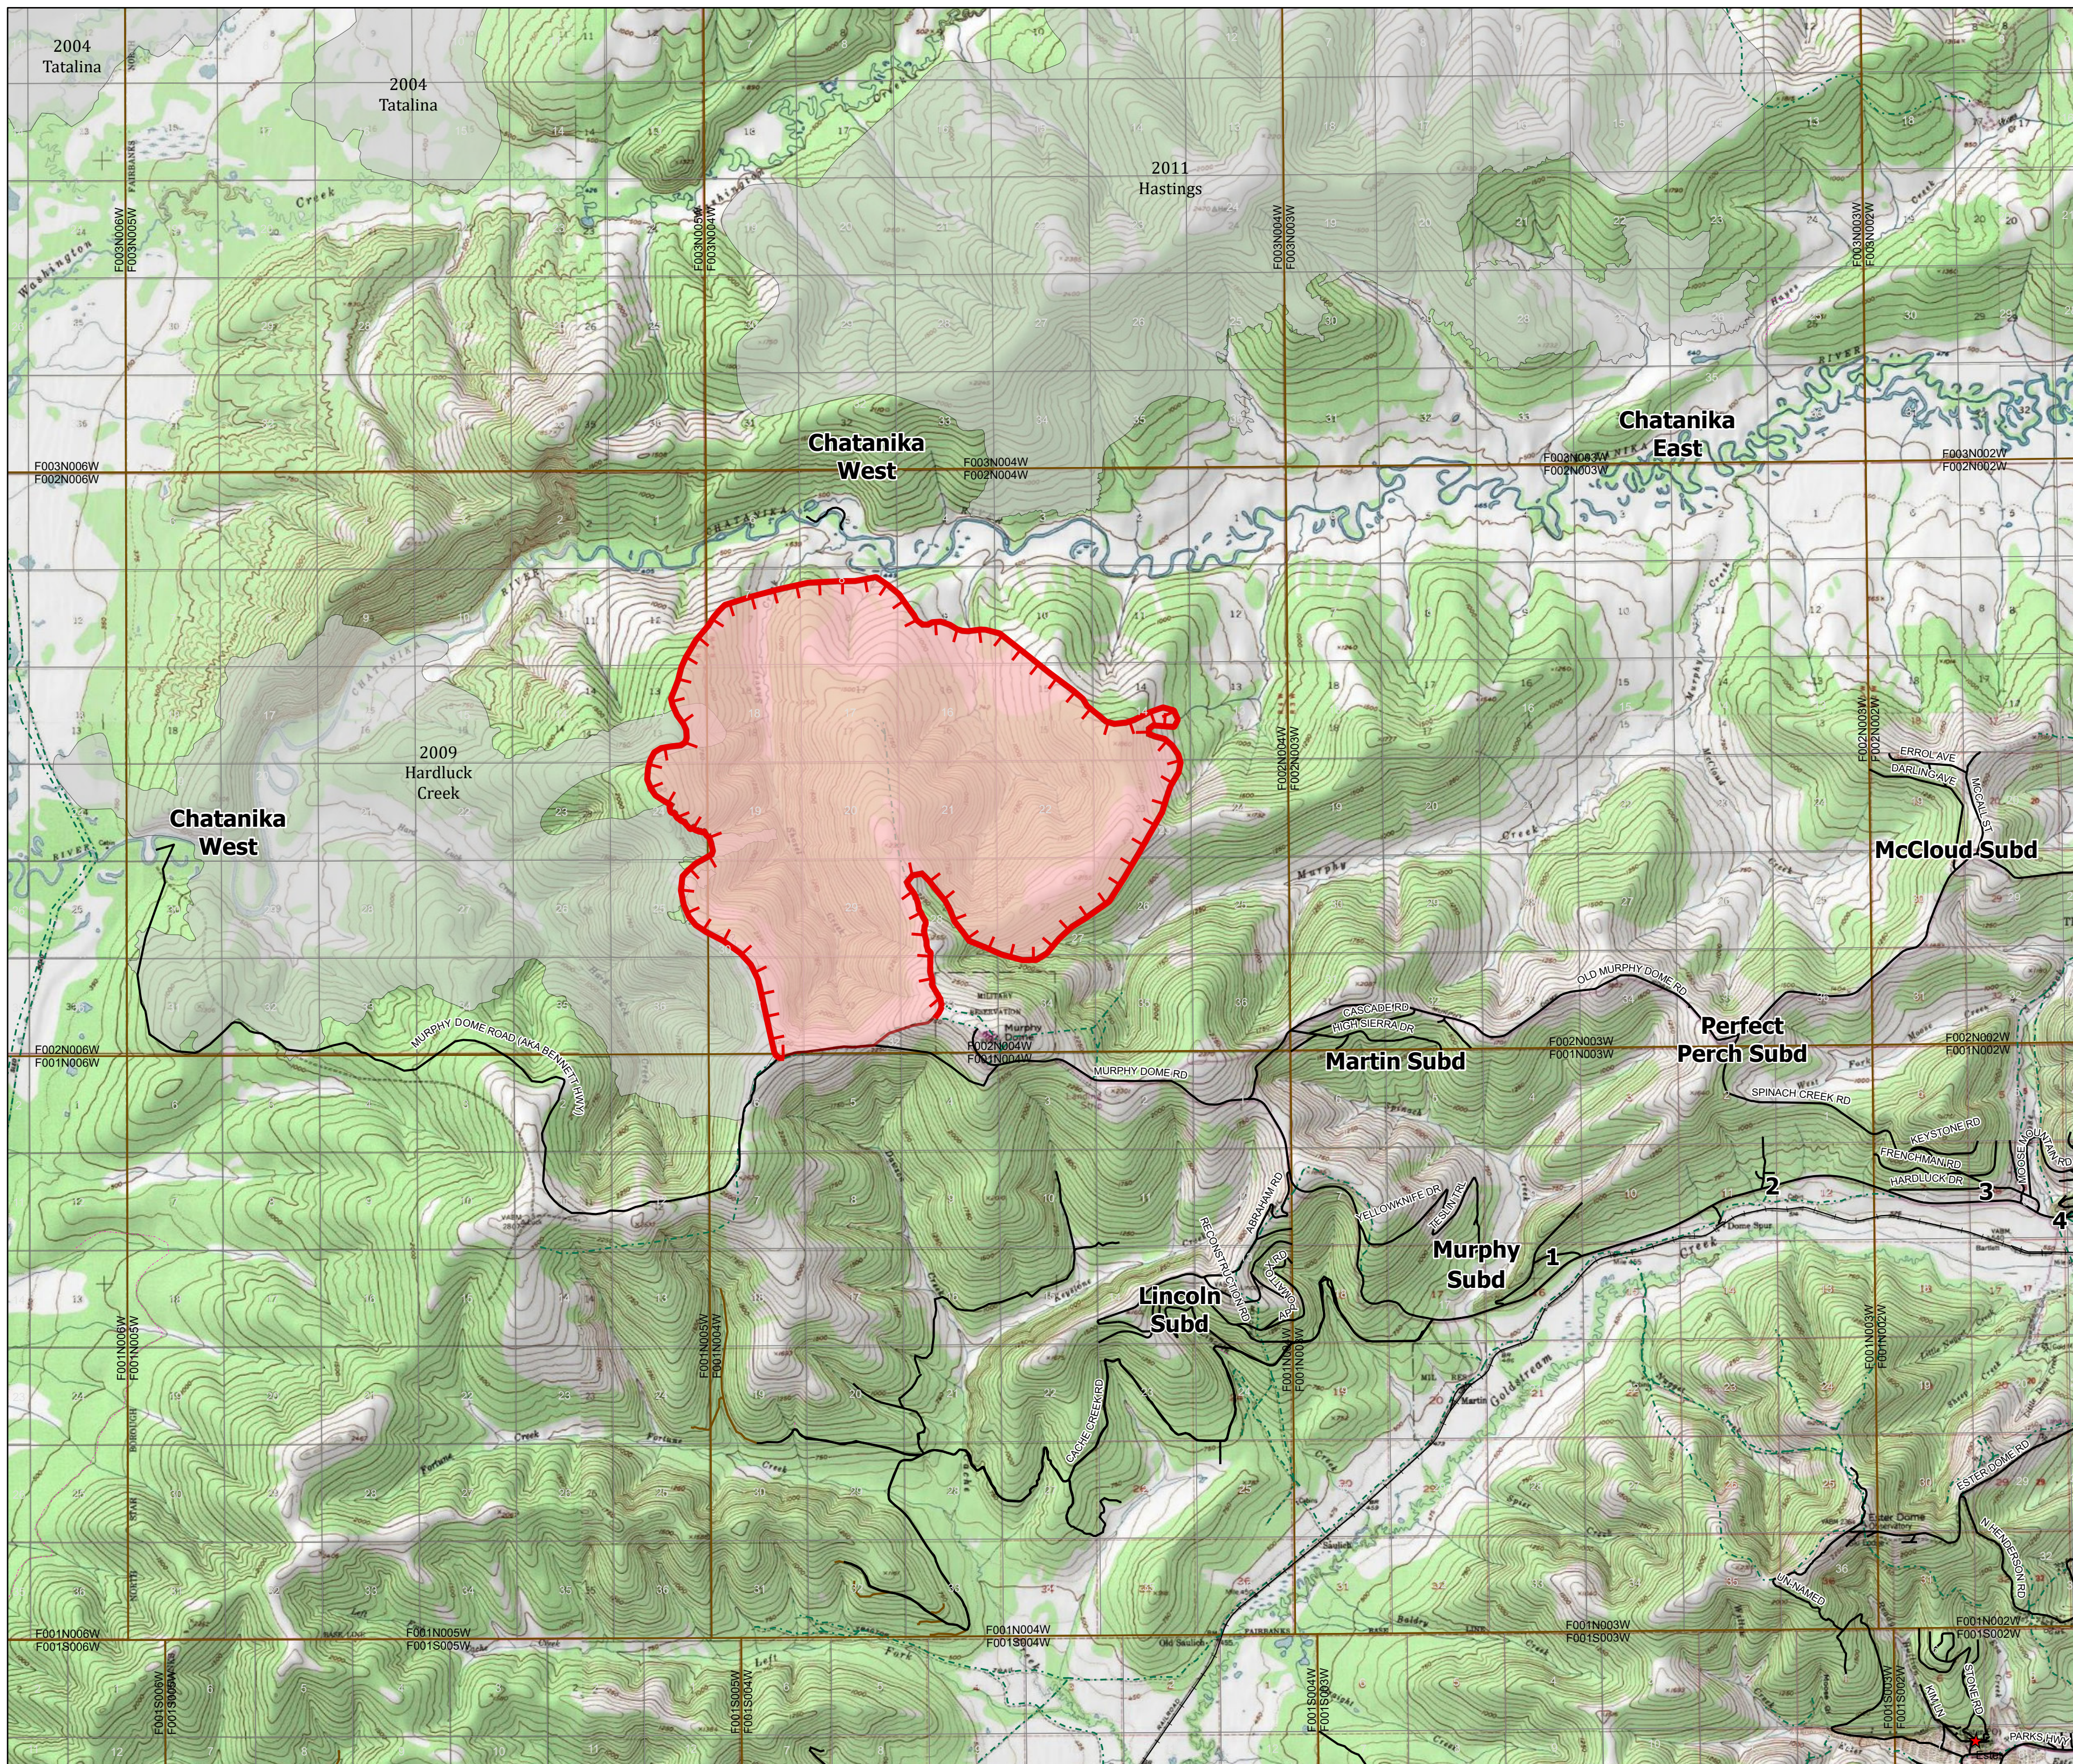

**319 Shovel Creek
PIO Map**
Approx. 10,639 ac.
as of 6/30/2019

-  Uncontrolled Fire Edge
-  Trails
-  Wildfire Daily Fire Perimeter
-  Fire History

Alaska Albers Projection
NAD 83 Datum

0 0.5 1 2
Miles