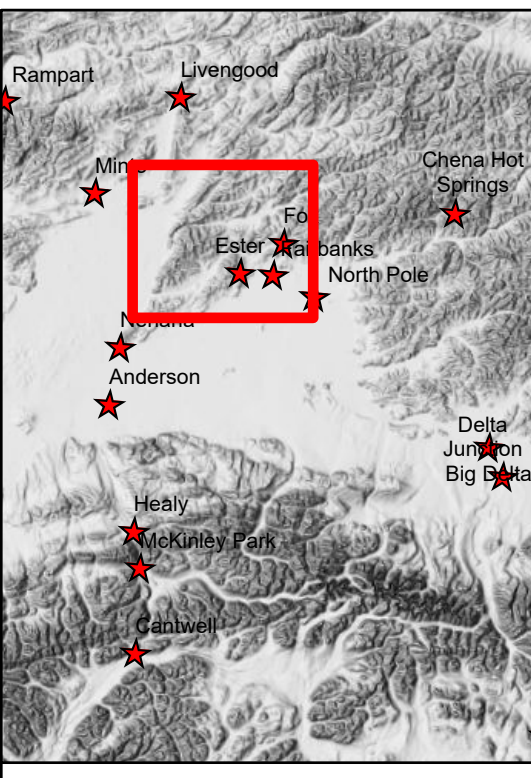

**319 Shovel Creek  
PIO Vicinity Map  
Approx. 10,008 ac.  
as of 7/01/2019**

**ALASKA  
INCIDENT MANAGEMENT  
TEAM**

7/02/2019  
Operational Period

- Uncontrolled Fire Edge
- Completed Line
- Wildfire Daily Fire Perimeter
- RS2477
- Trails
- Electrical Lines
- 5000' or greater
- Between 3000' and 4999'
- Between 1800' and 2999'
- Less than 1800'
- Fire History

Alaska Albers Projection  
NAD 83 Datum