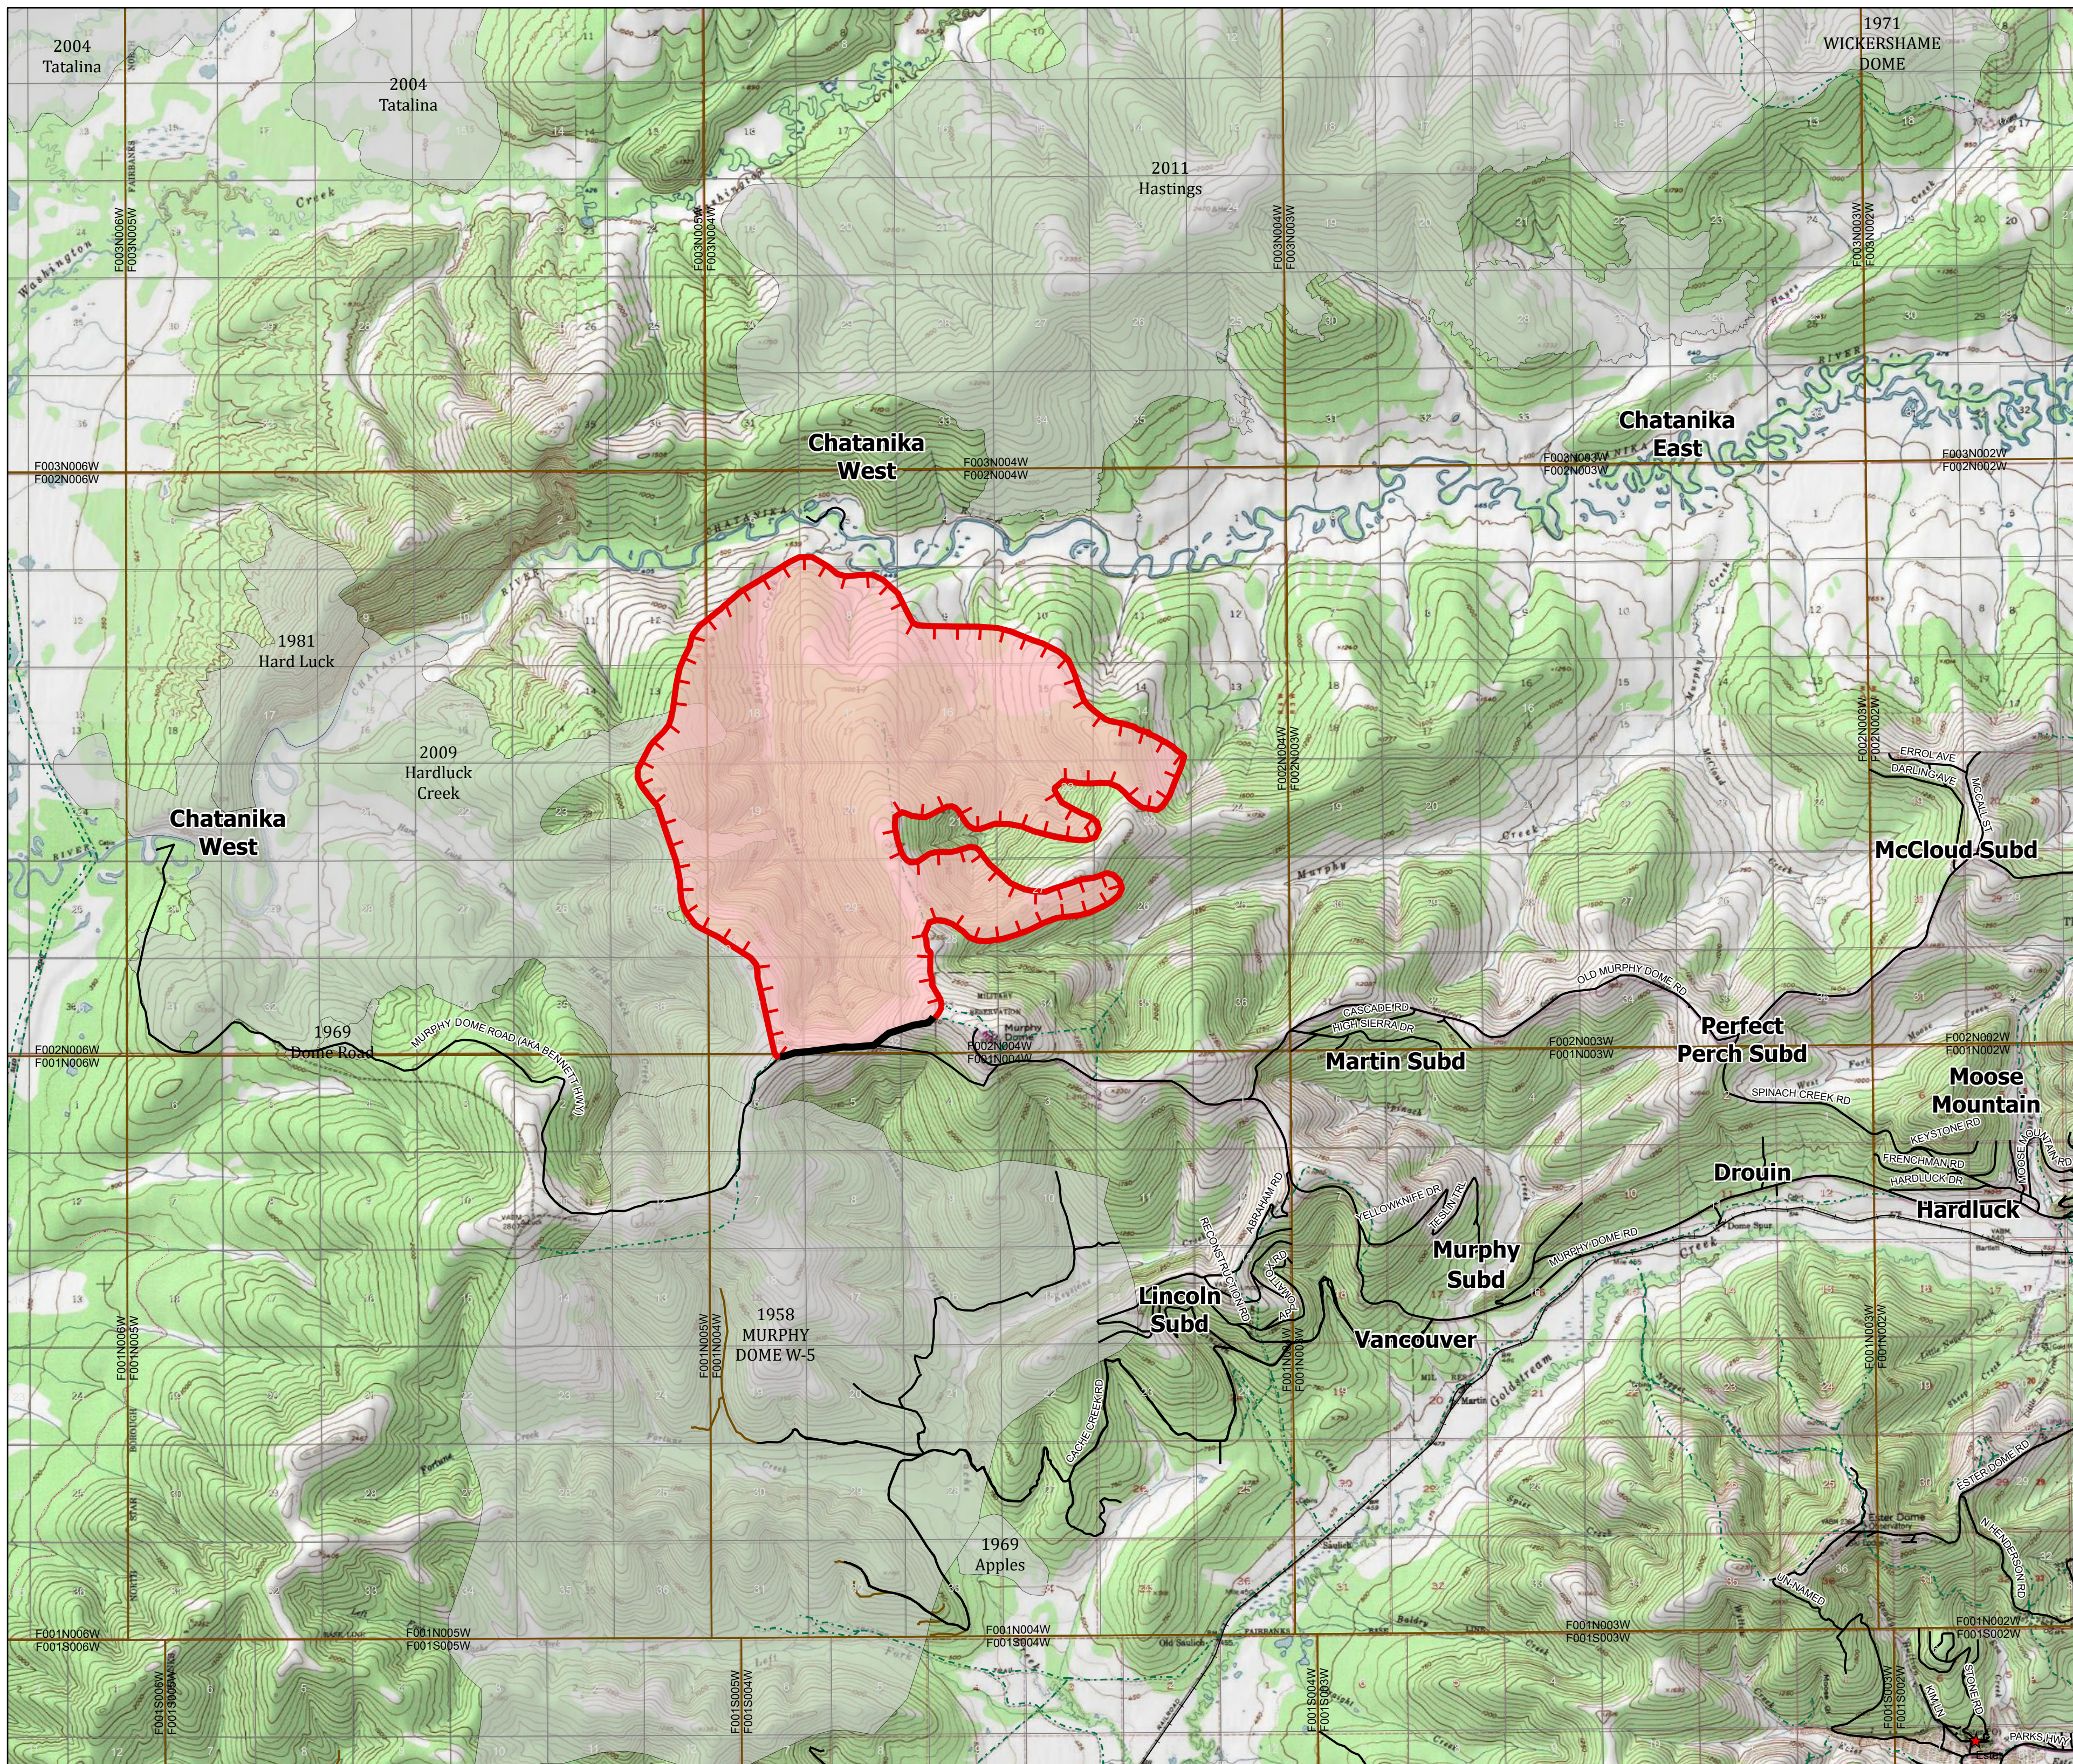

**319 Shovel Creek
PIO Map**
Approx. 10,008 ac.
as of 7/01/2019

-  Uncontrolled Fire Edge
-  Completed Line
-  Trails
-  Wildfire Daily Fire Perimeter
-  Fire History

Alaska Albers Projection
NAD 83 Datum

0 0.5 1 2
Miles