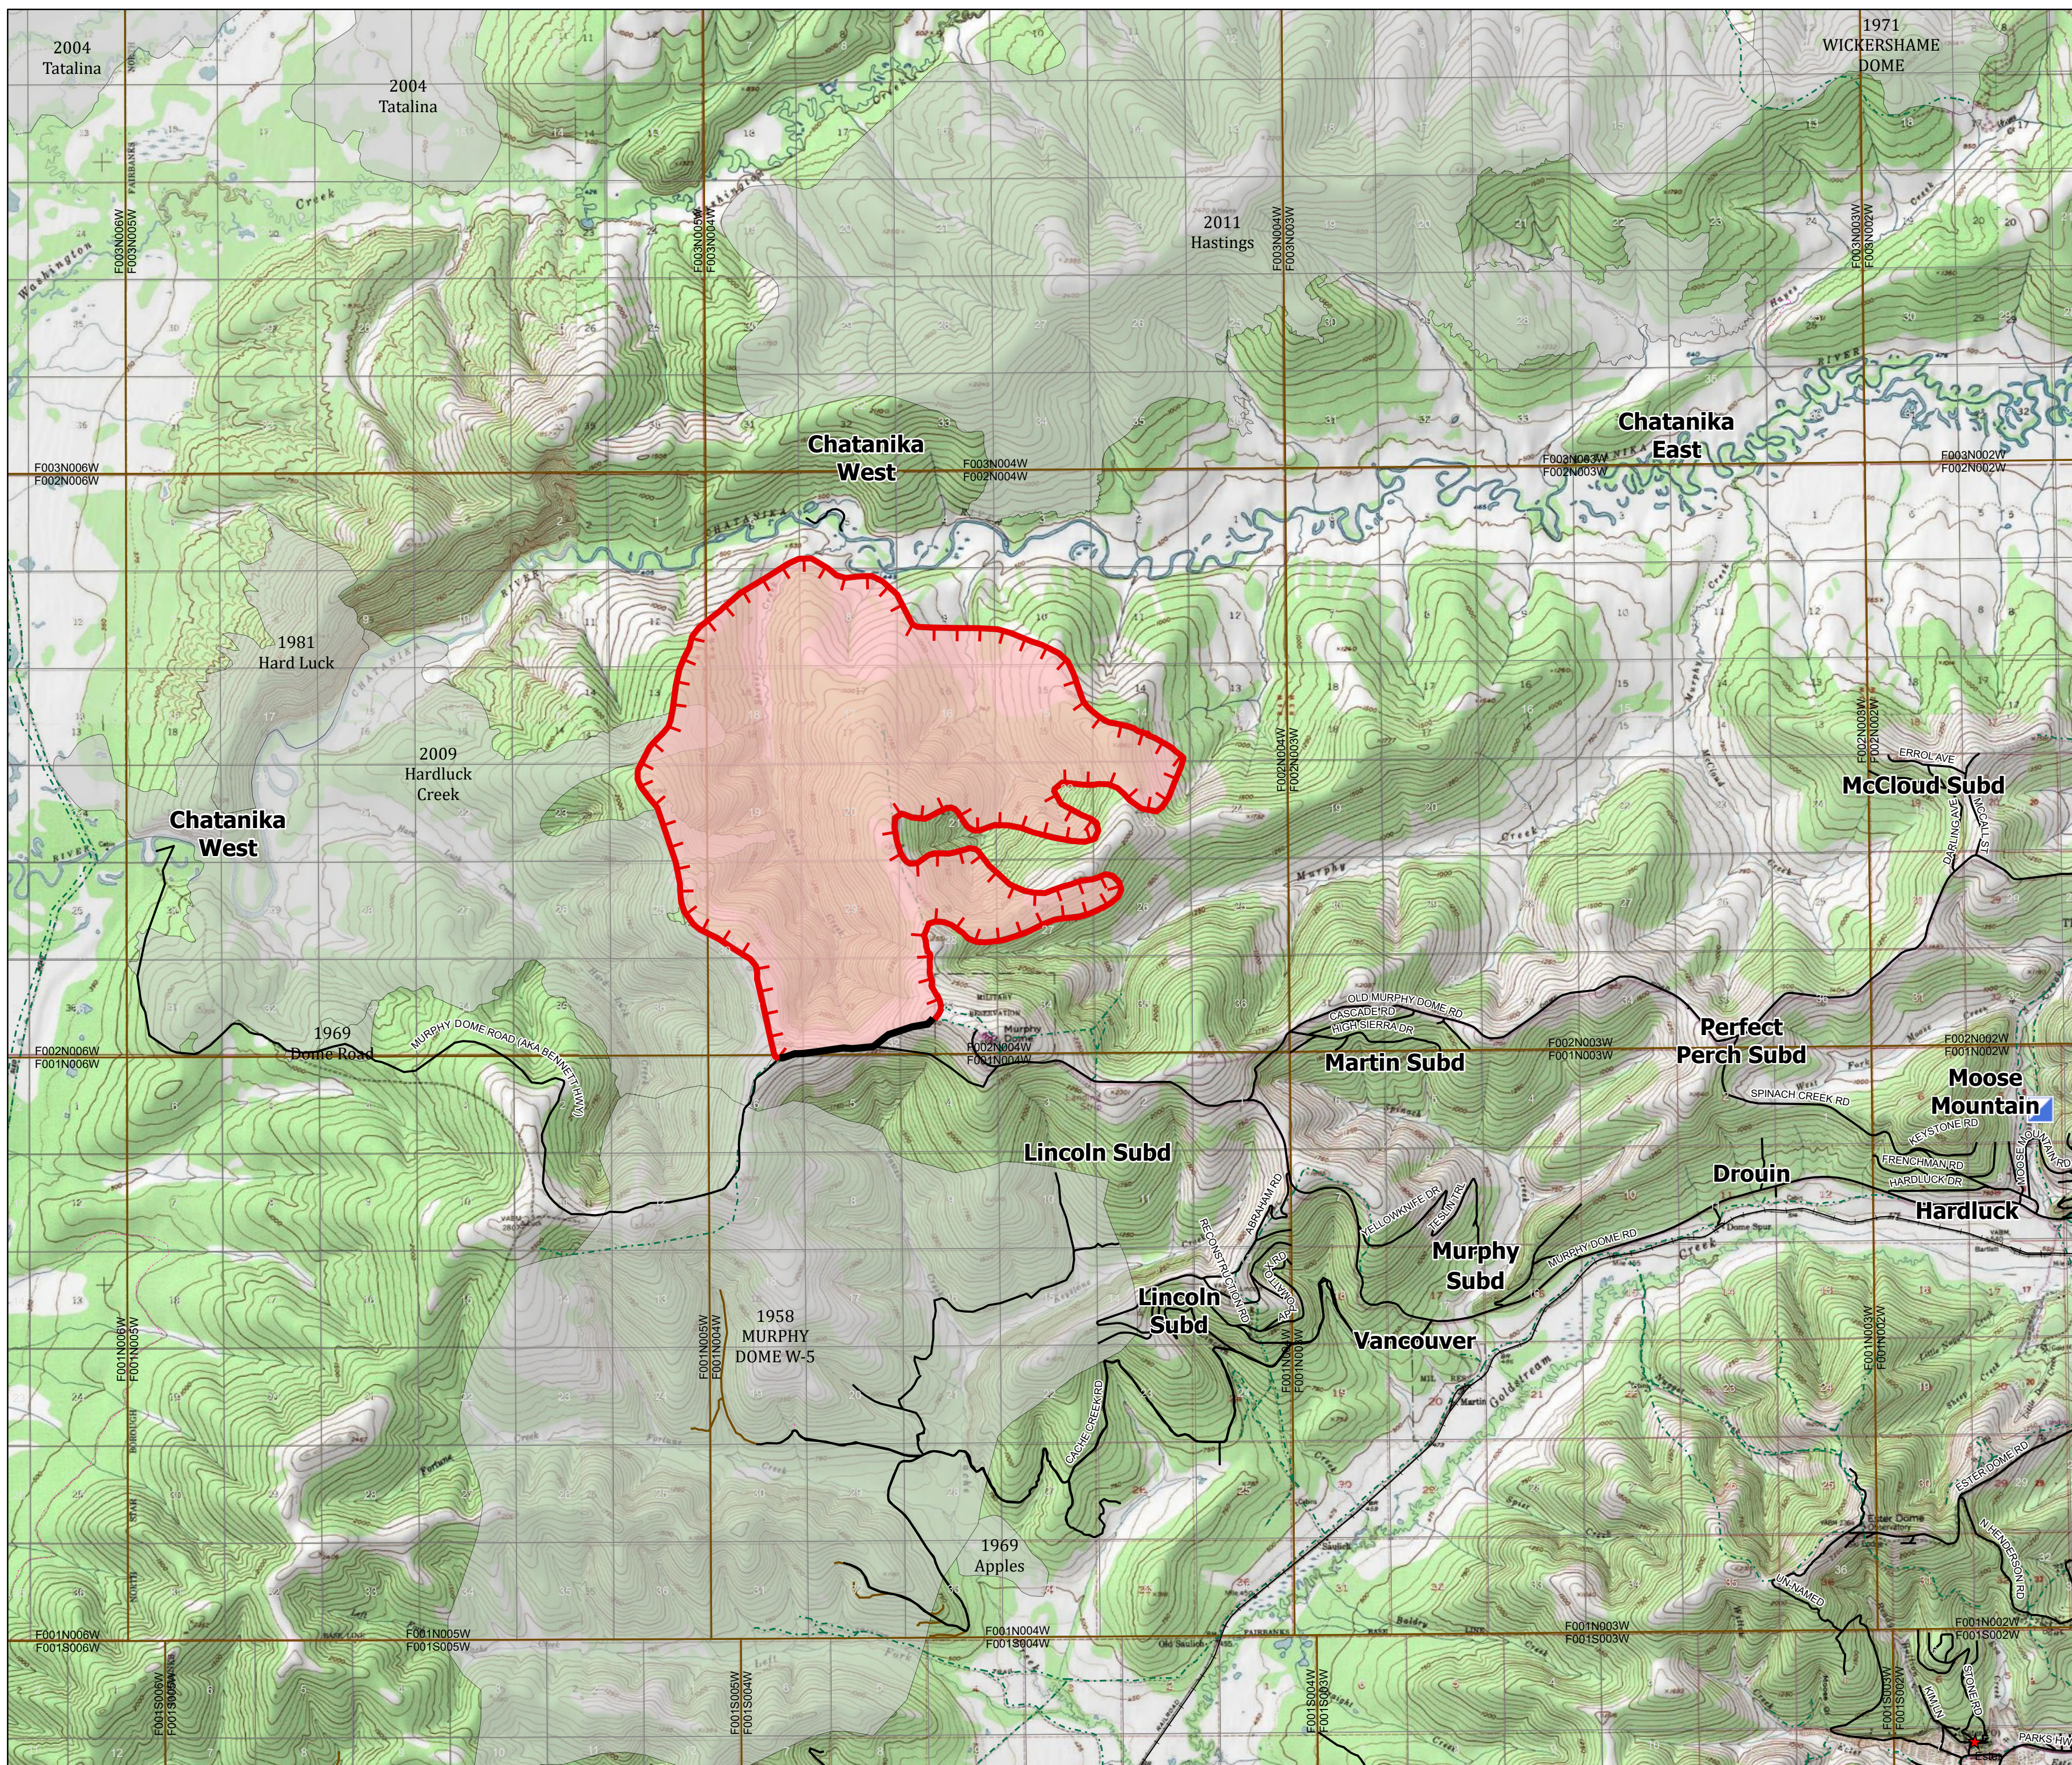

**319 Shovel Creek
PIO Map**
Approx. 10,008 ac.
as of 7/01/2019

-  Uncontrolled Fire Edge
-  Completed Line
-  Trails
-  Wildfire Daily Fire Perimeter
-  Fire History

Alaska Albers Projection
NAD 83 Datum

0 0.5 1 2
Miles