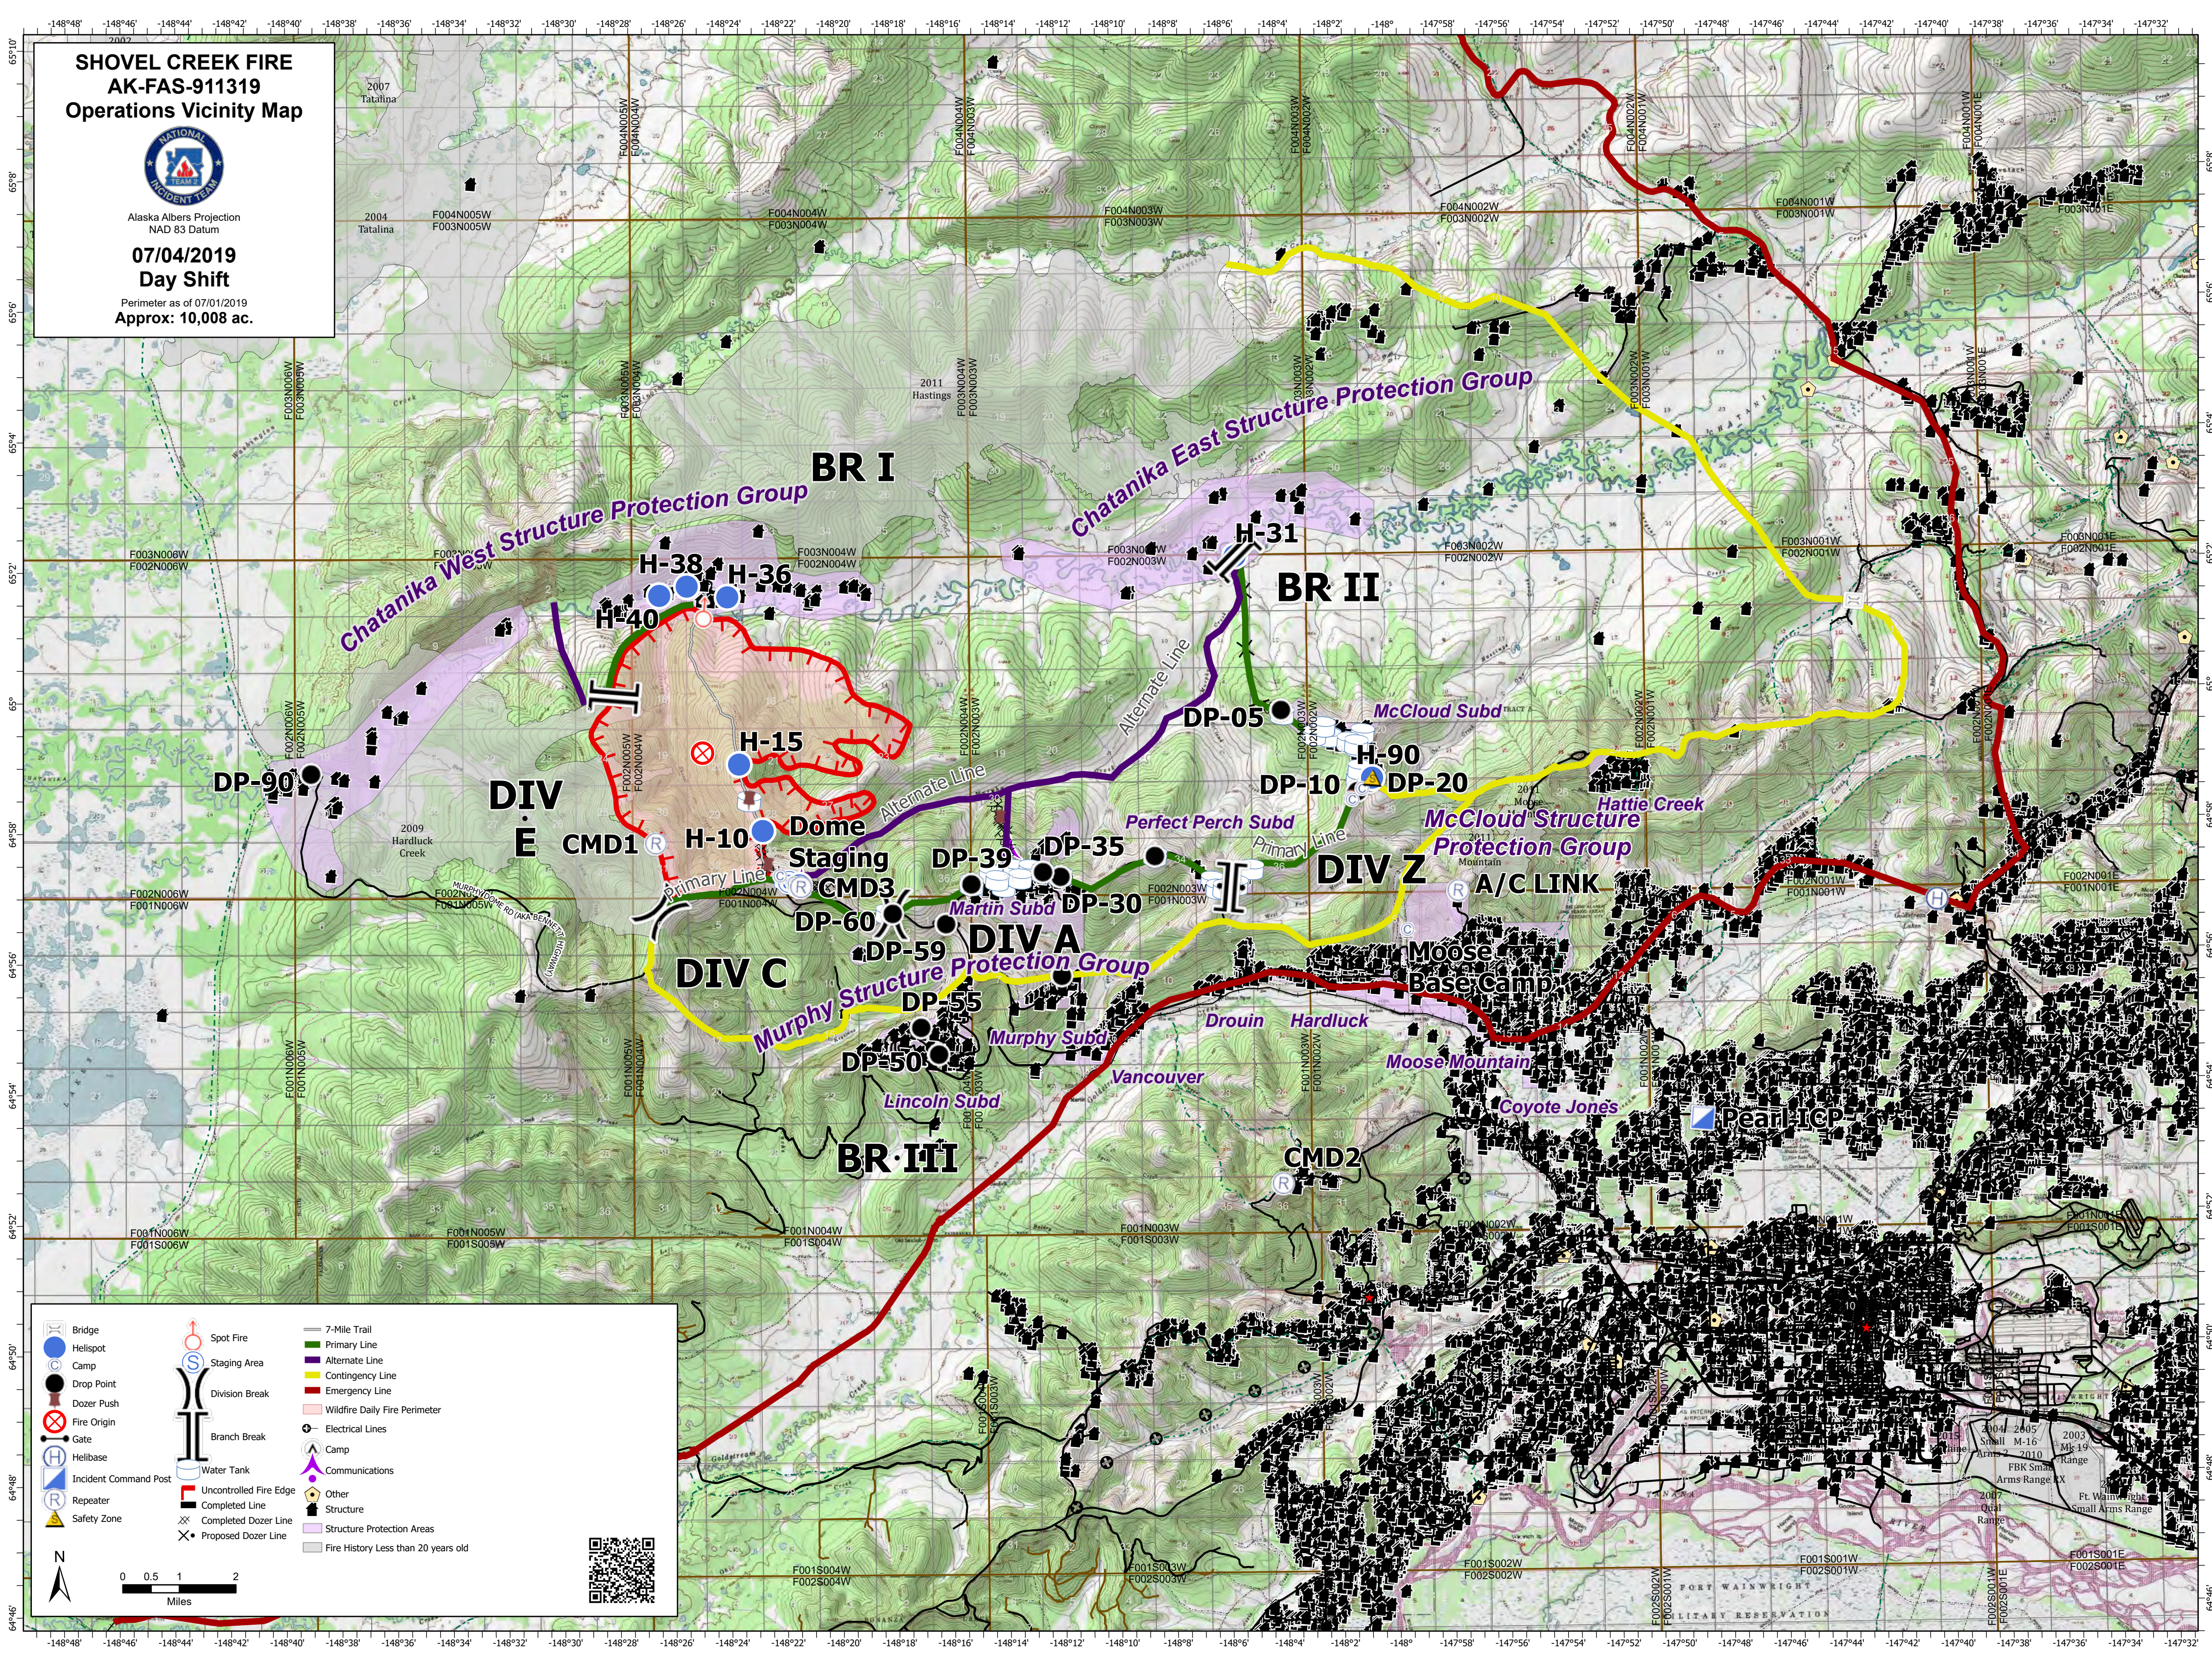

**SHOVEL CREEK FIRE
AK-FAS-911319
Operations Vicinity Map**

Alaska Albers Projection
NAD 83 Datum

**07/04/2019
Day Shift**

Perimeter as of 07/01/2019
Approx: 10,008 ac.

0 0.5 1 2 Miles