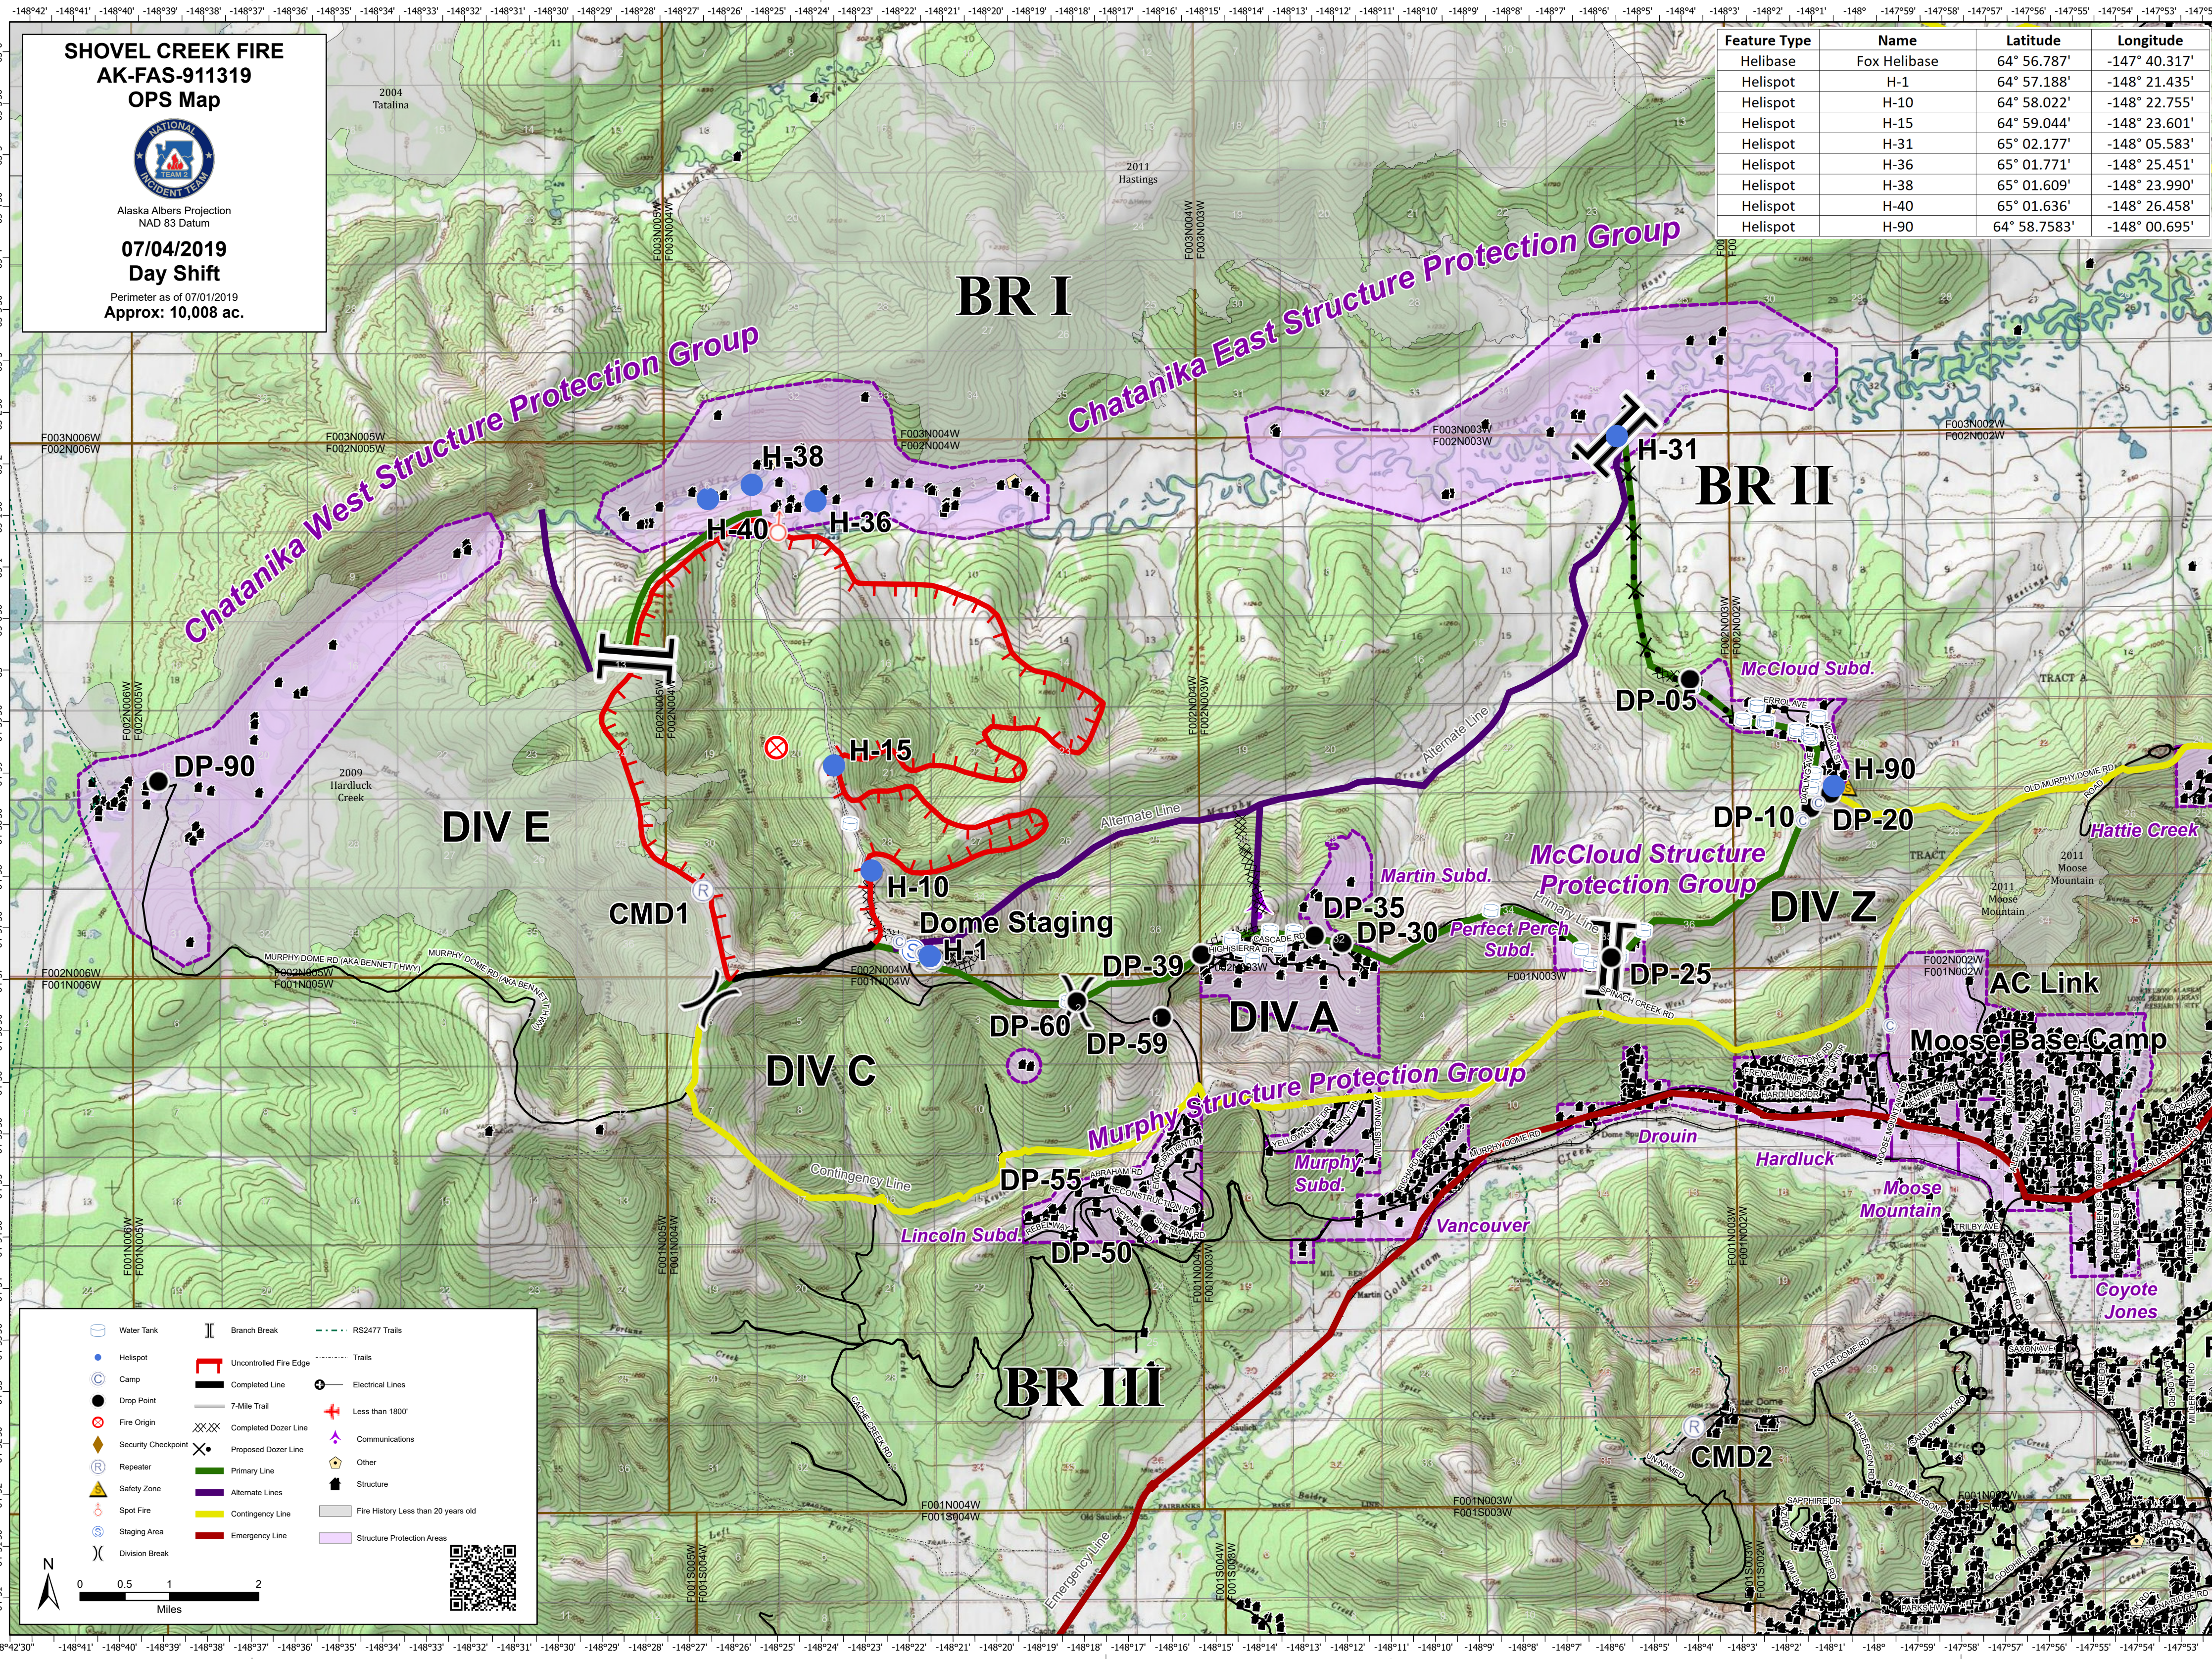

**SHOVEL CREEK FIRE  
AK-FAS-911319  
OPS Map**

Alaska Albers Projection  
NAD 83 Datum

**07/04/2019  
Day Shift**

Perimeter as of 07/01/2019  
Approx: 10,008 ac.

Feature Type	Name	Latitude	Longitude
Helibase	Fox Helibase	64° 56.787'	-147° 40.317'
Helispot	H-1	64° 57.188'	-148° 21.435'
Helispot	H-10	64° 58.022'	-148° 22.755'
Helispot	H-15	64° 59.044'	-148° 23.601'
Helispot	H-31	65° 02.177'	-148° 05.583'
Helispot	H-36	65° 01.771'	-148° 25.451'
Helispot	H-38	65° 01.609'	-148° 23.990'
Helispot	H-40	65° 01.636'	-148° 26.458'
Helispot	H-90	64° 58.7583'	-148° 00.695'

0 0.5 1 2 Miles