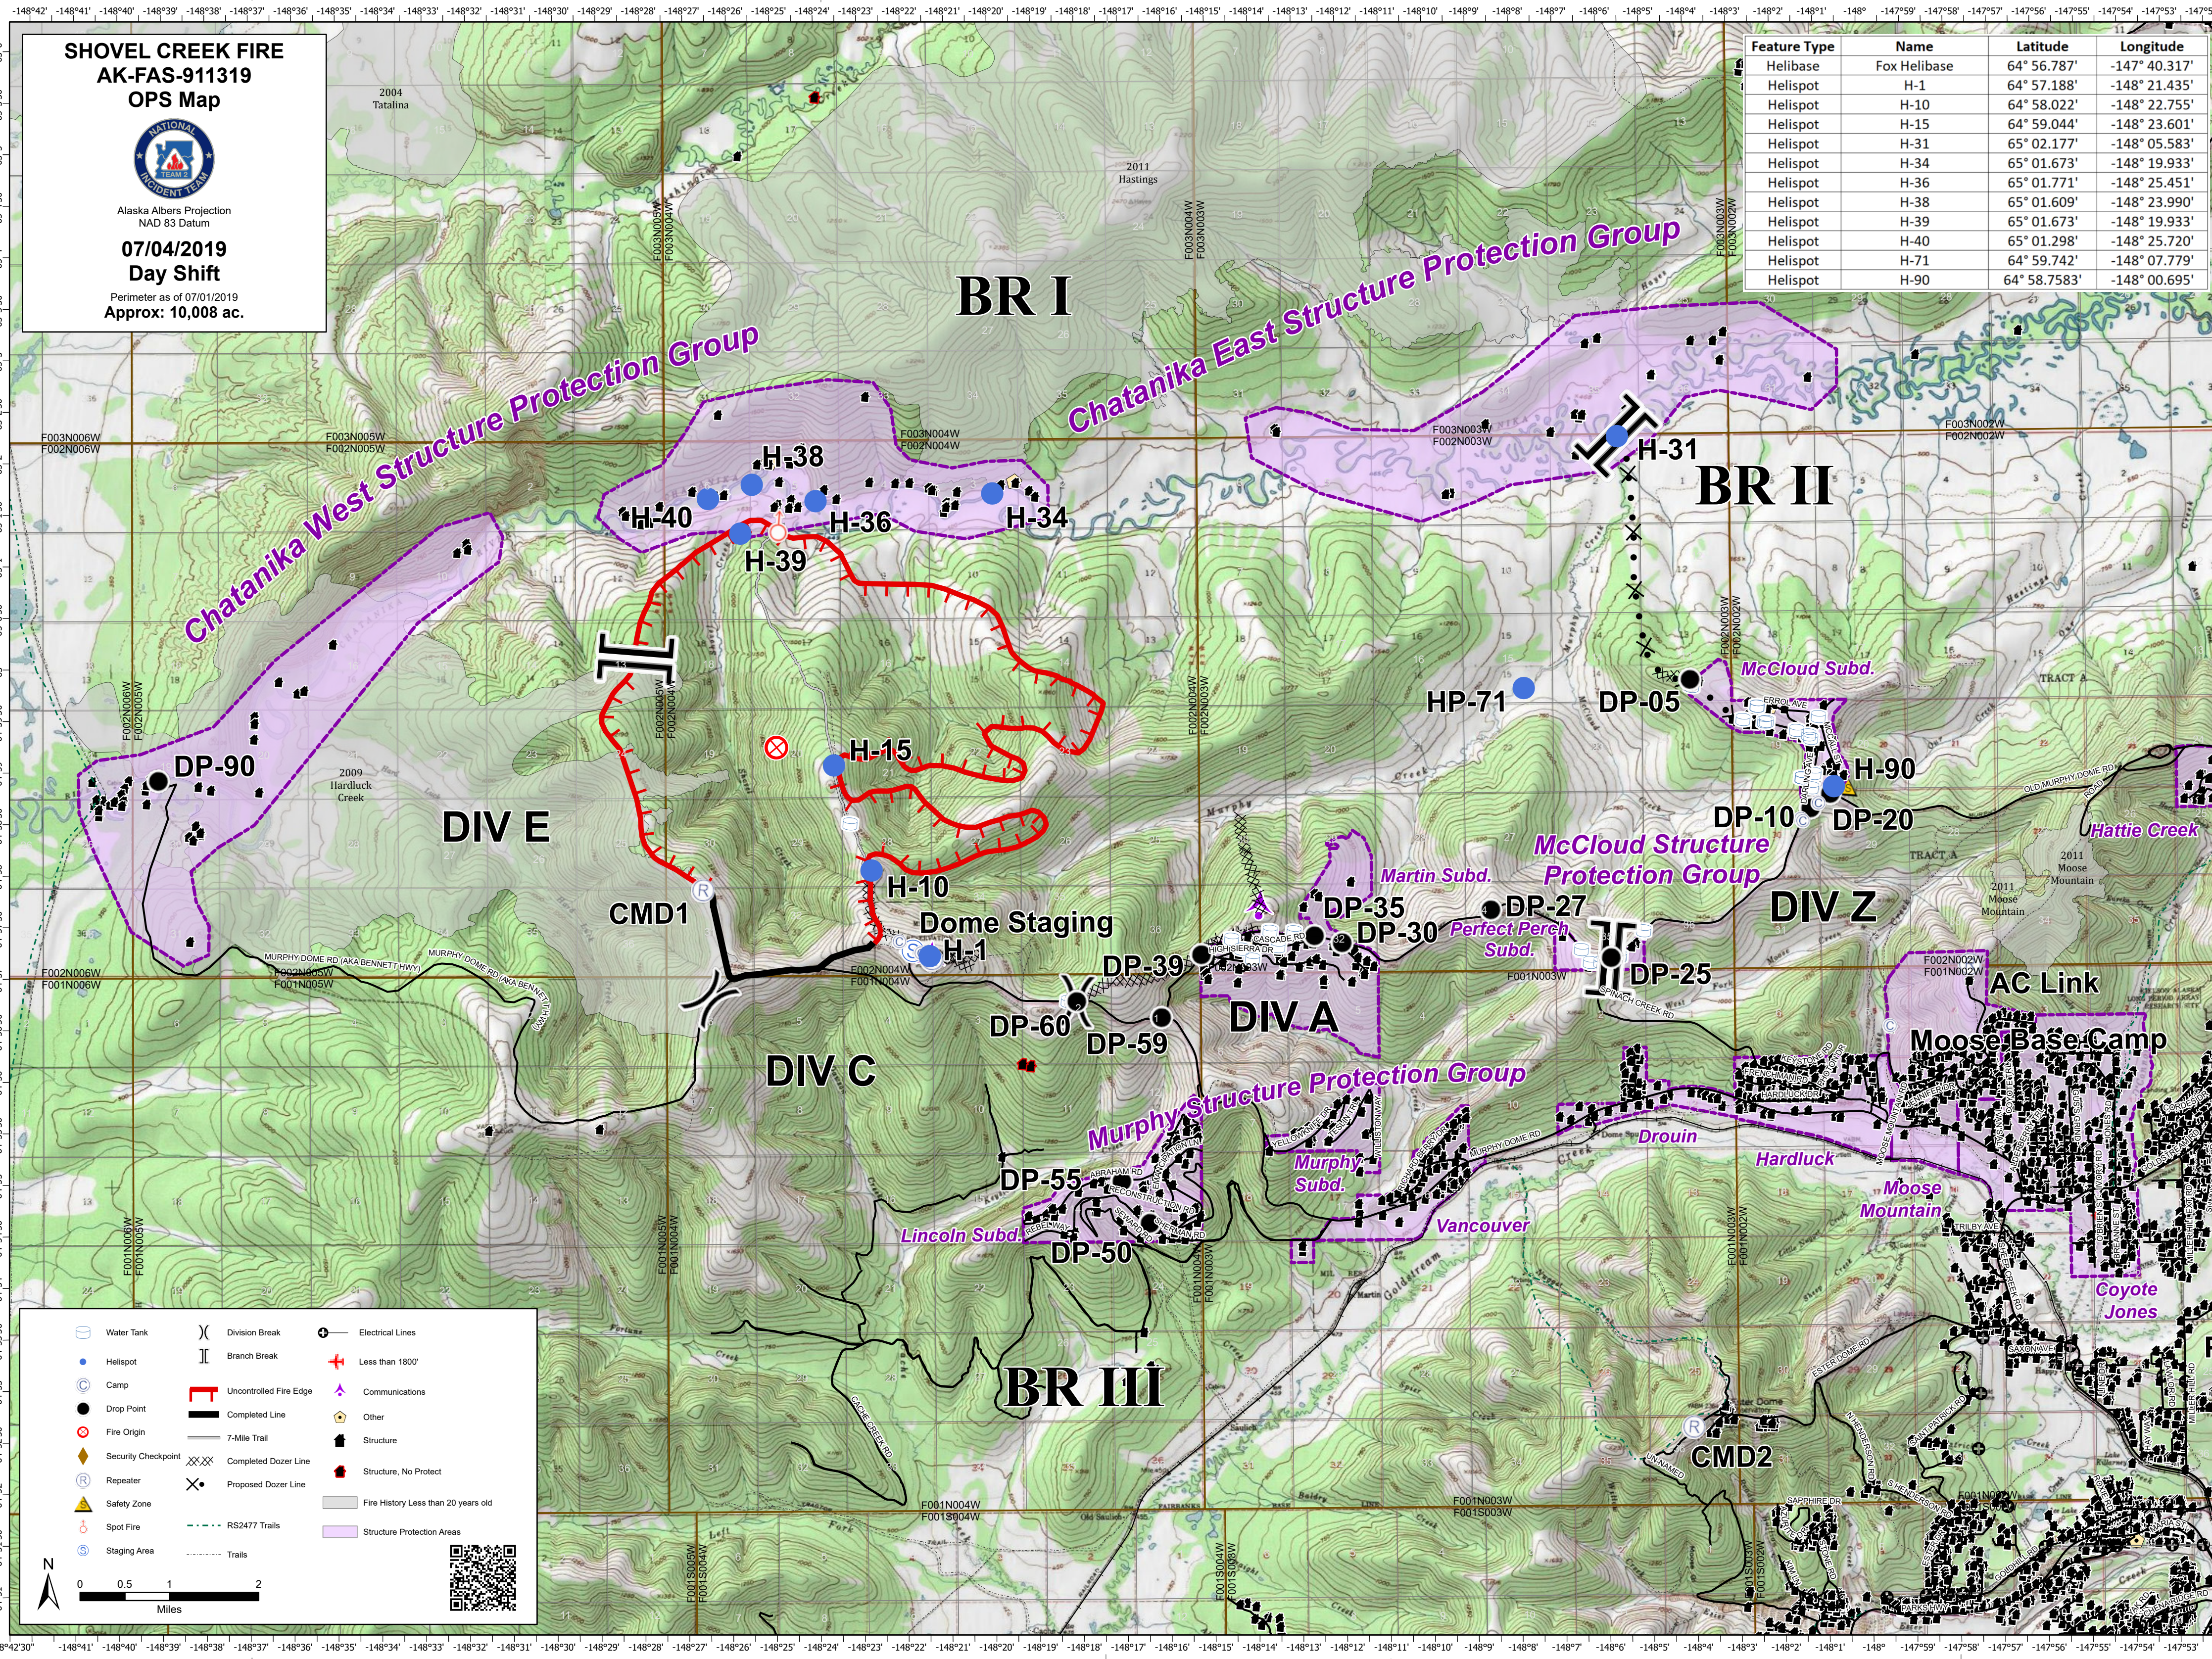

**SHOVEL CREEK FIRE
AK-FAS-911319
OPS Map**

Alaska Albers Projection
NAD 83 Datum

**07/04/2019
Day Shift**

Perimeter as of 07/01/2019
Approx: 10,008 ac.

Feature Type	Name	Latitude	Longitude
Helibase	Fox Helibase	64° 56.787'	-147° 40.317'
Helispot	H-1	64° 57.188'	-148° 21.435'
Helispot	H-10	64° 58.022'	-148° 22.755'
Helispot	H-15	64° 59.044'	-148° 23.601'
Helispot	H-31	65° 02.177'	-148° 05.583'
Helispot	H-34	65° 01.673'	-148° 19.933'
Helispot	H-36	65° 01.771'	-148° 25.451'
Helispot	H-38	65° 01.609'	-148° 23.990'
Helispot	H-39	65° 01.673'	-148° 19.933'
Helispot	H-40	65° 01.298'	-148° 25.720'
Helispot	H-71	64° 59.742'	-148° 07.779'
Helispot	H-90	64° 58.7583'	-148° 00.695'

0 0.5 1 2 Miles