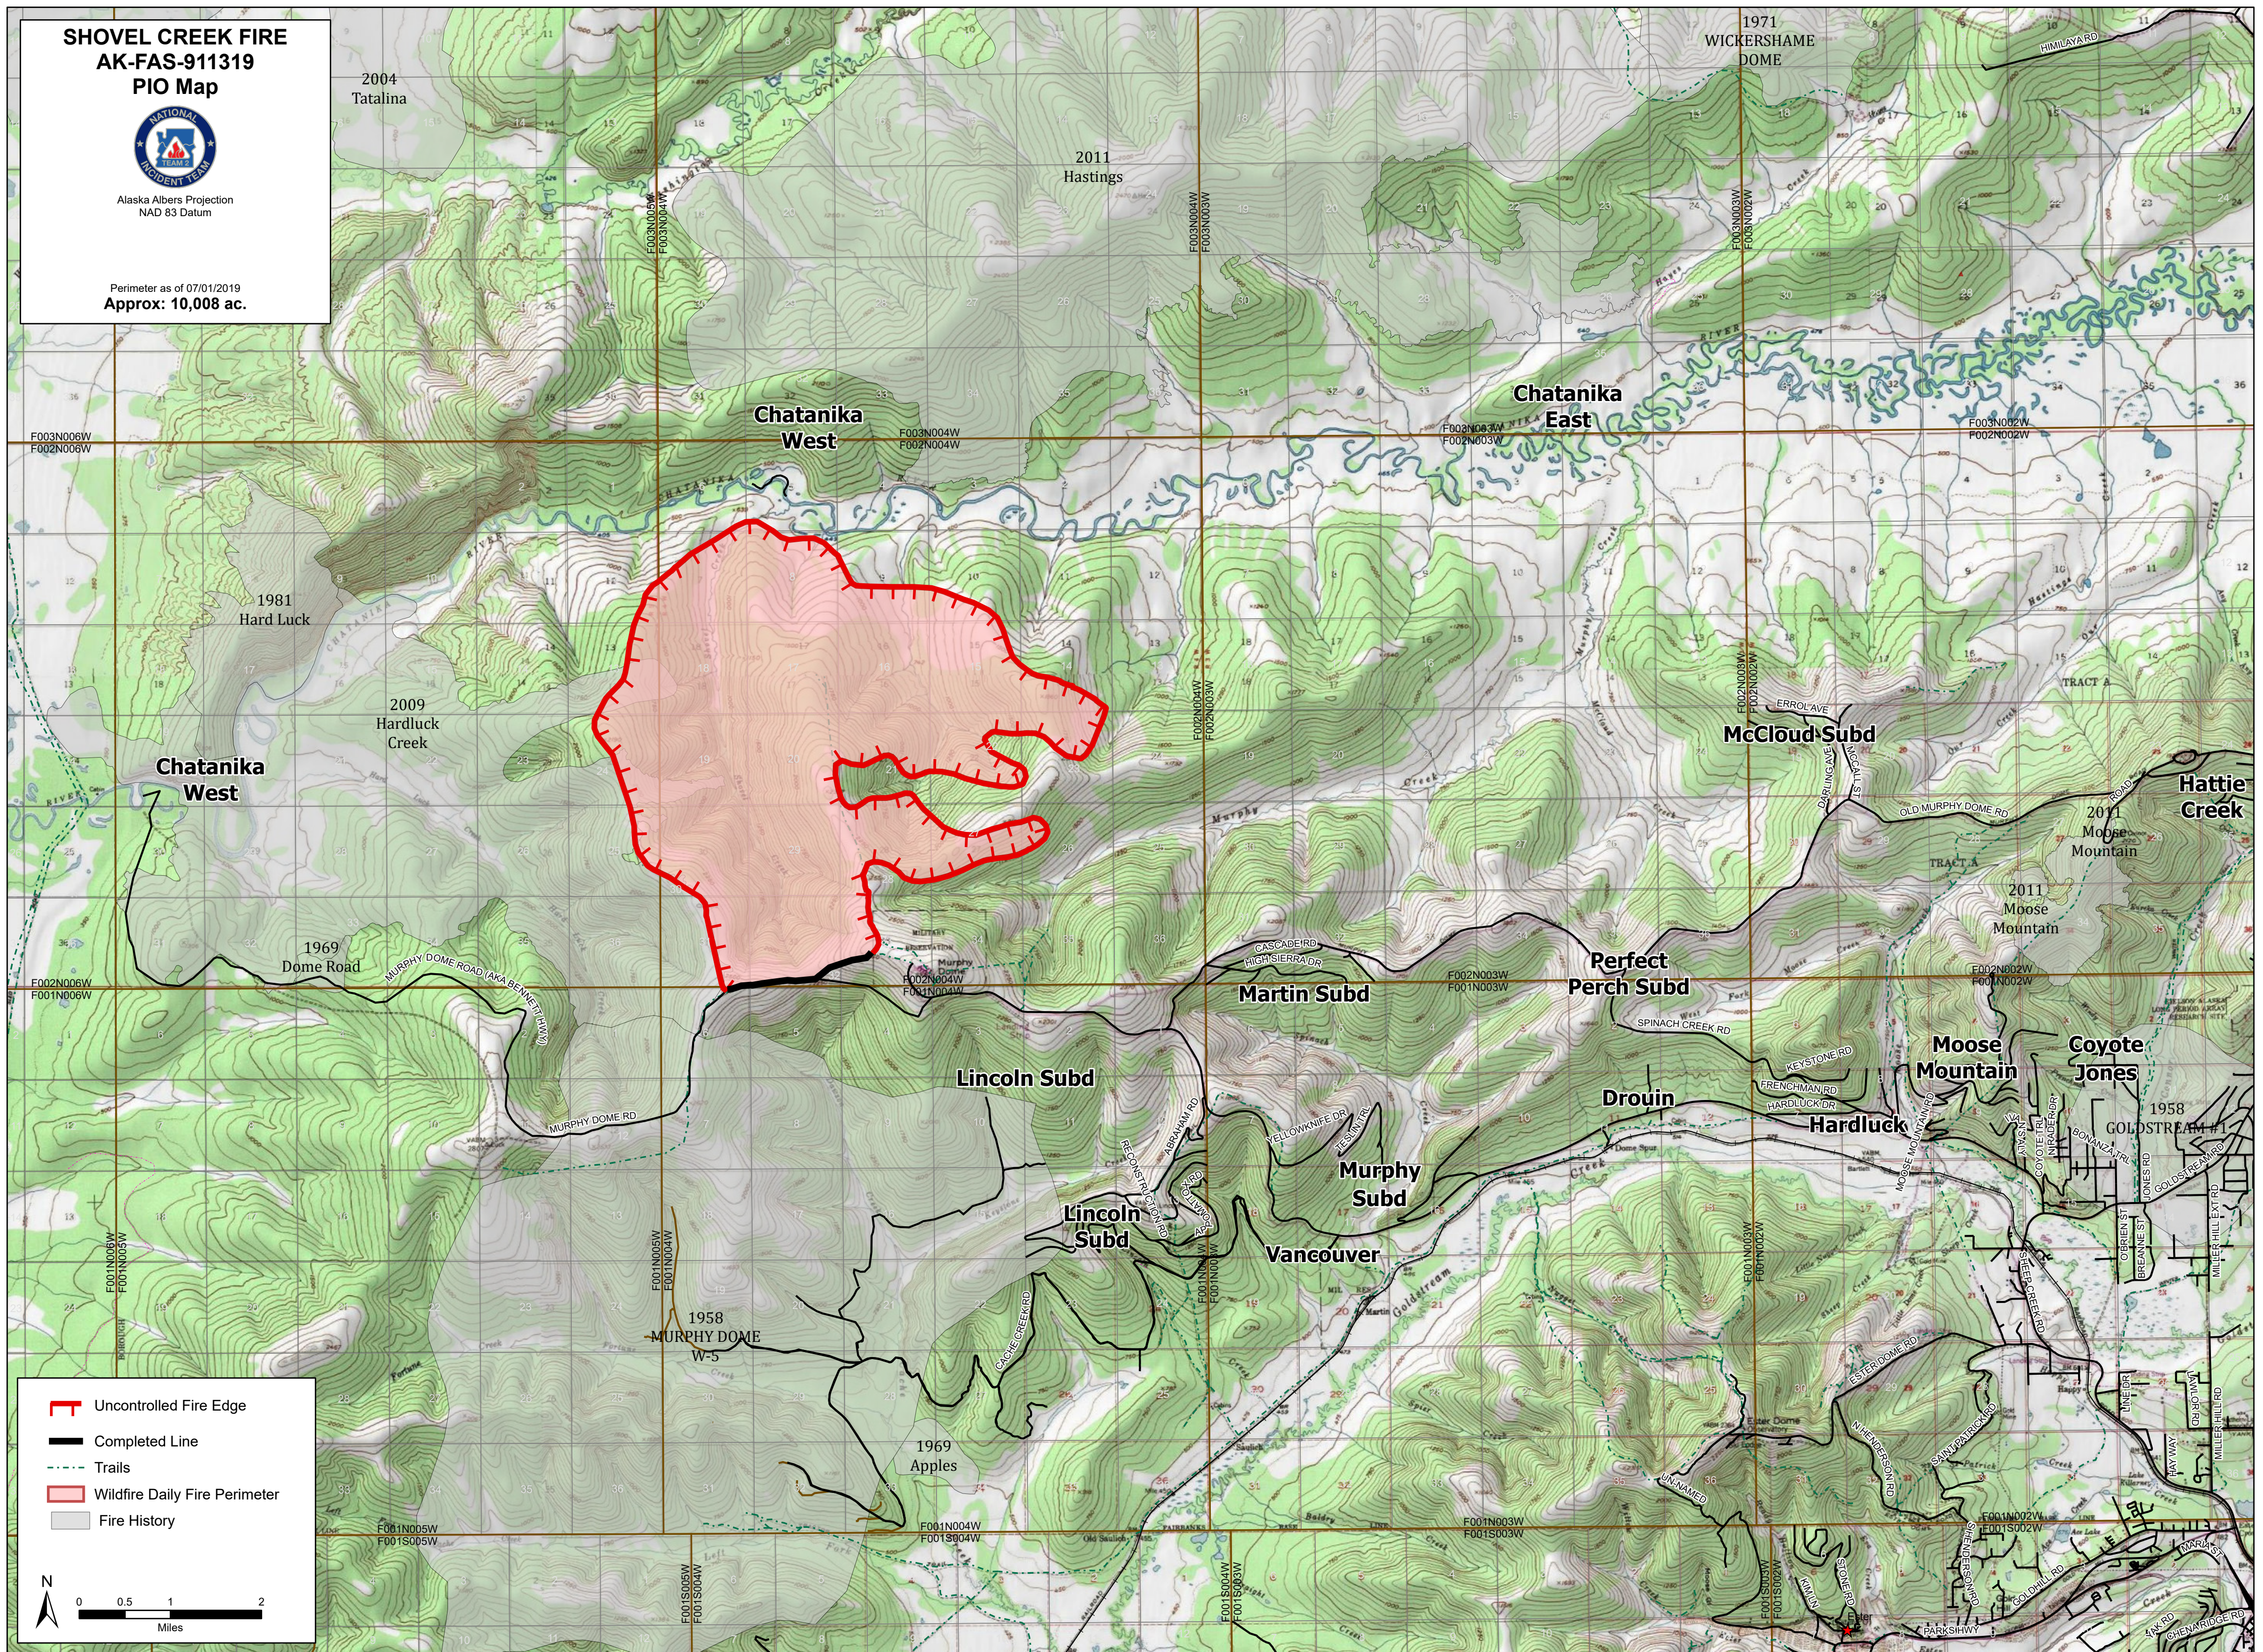

SHOVEL CREEK FIRE
AK-FAS-911319
PIO Map

Alaska Albers Projection
NAD 83 Datum

Perimeter as of 07/01/2019
Approx: 10,008 ac.

- Uncontrolled Fire Edge
- Completed Line
- Trails
- Wildfire Daily Fire Perimeter
- Fire History