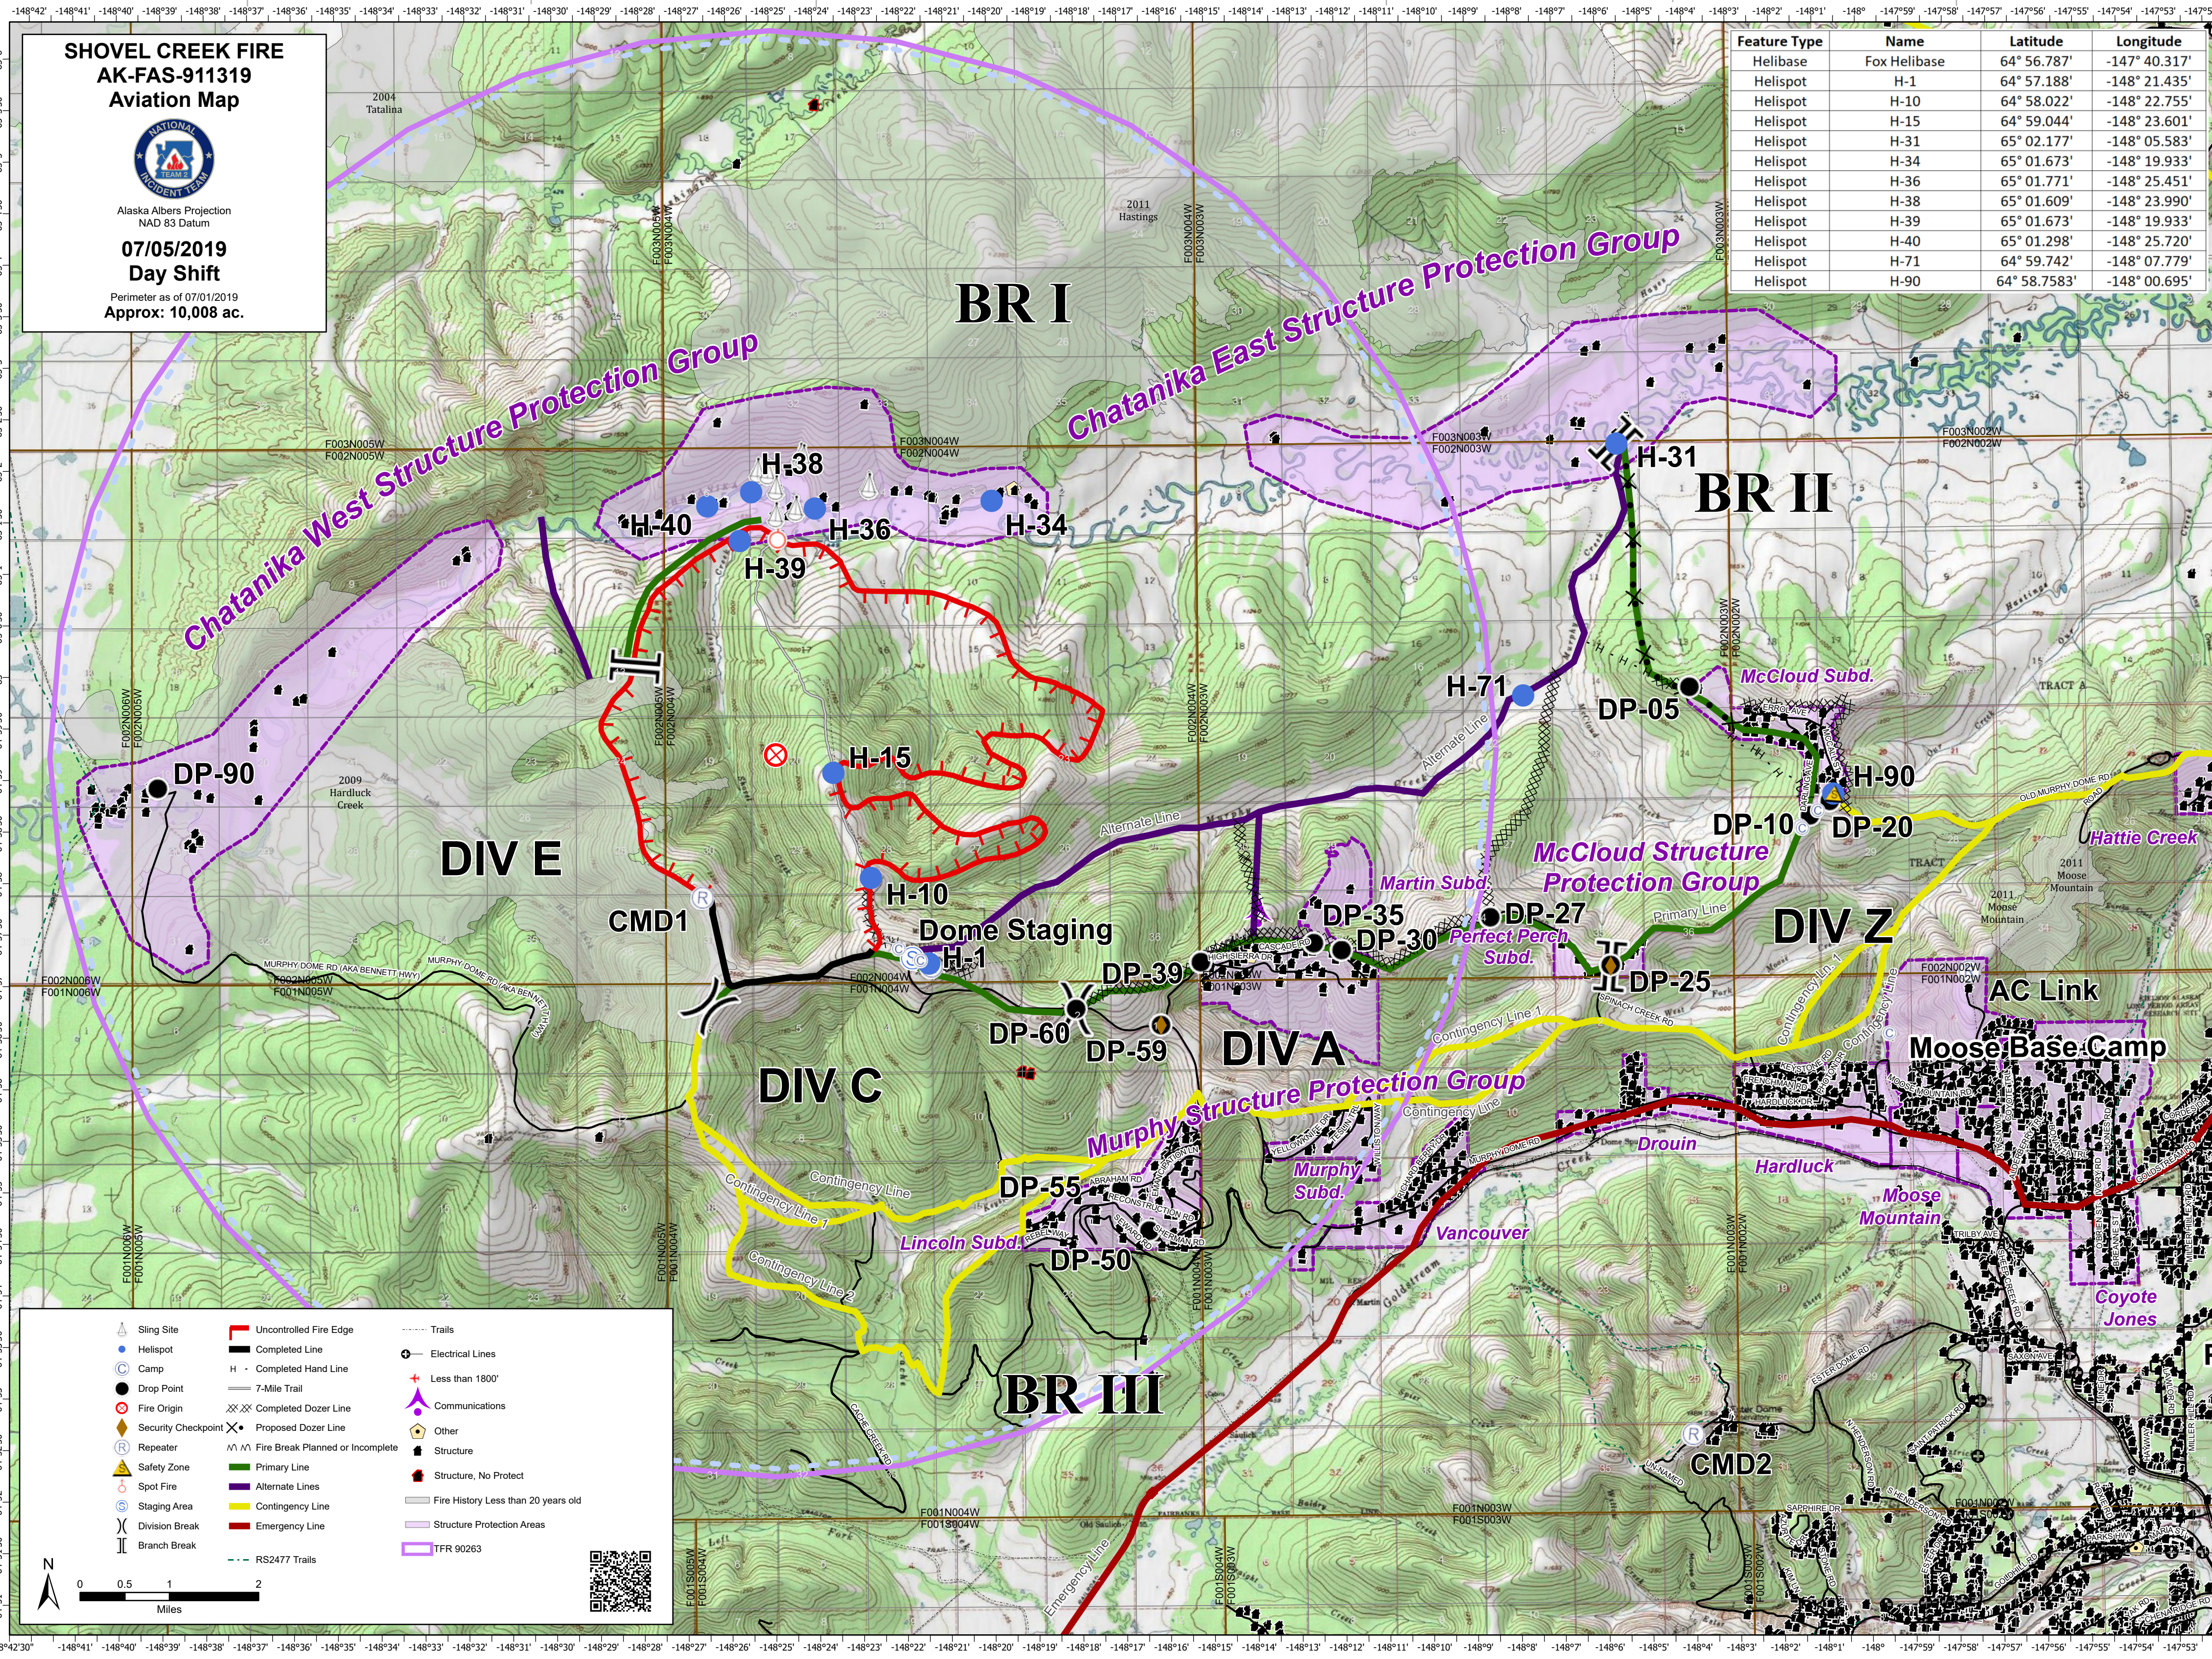

**SHOVEL CREEK FIRE
AK-FAS-911319
Aviation Map**

Alaska Albers Projection
NAD 83 Datum
**07/05/2019
Day Shift**
Perimeter as of 07/01/2019
Approx: 10,008 ac.

Feature Type	Name	Latitude	Longitude
Helibase	Fox Helibase	64° 56.787'	-147° 40.317'
Helispot	H-1	64° 57.188'	-148° 21.435'
Helispot	H-10	64° 58.022'	-148° 22.755'
Helispot	H-15	64° 59.044'	-148° 23.601'
Helispot	H-31	65° 02.177'	-148° 05.583'
Helispot	H-34	65° 01.673'	-148° 19.933'
Helispot	H-36	65° 01.771'	-148° 25.451'
Helispot	H-38	65° 01.609'	-148° 23.990'
Helispot	H-39	65° 01.673'	-148° 19.933'
Helispot	H-40	65° 01.298'	-148° 25.720'
Helispot	H-71	64° 59.742'	-148° 07.779'
Helispot	H-90	64° 58.7583'	-148° 00.695'

0 0.5 1 2 Miles