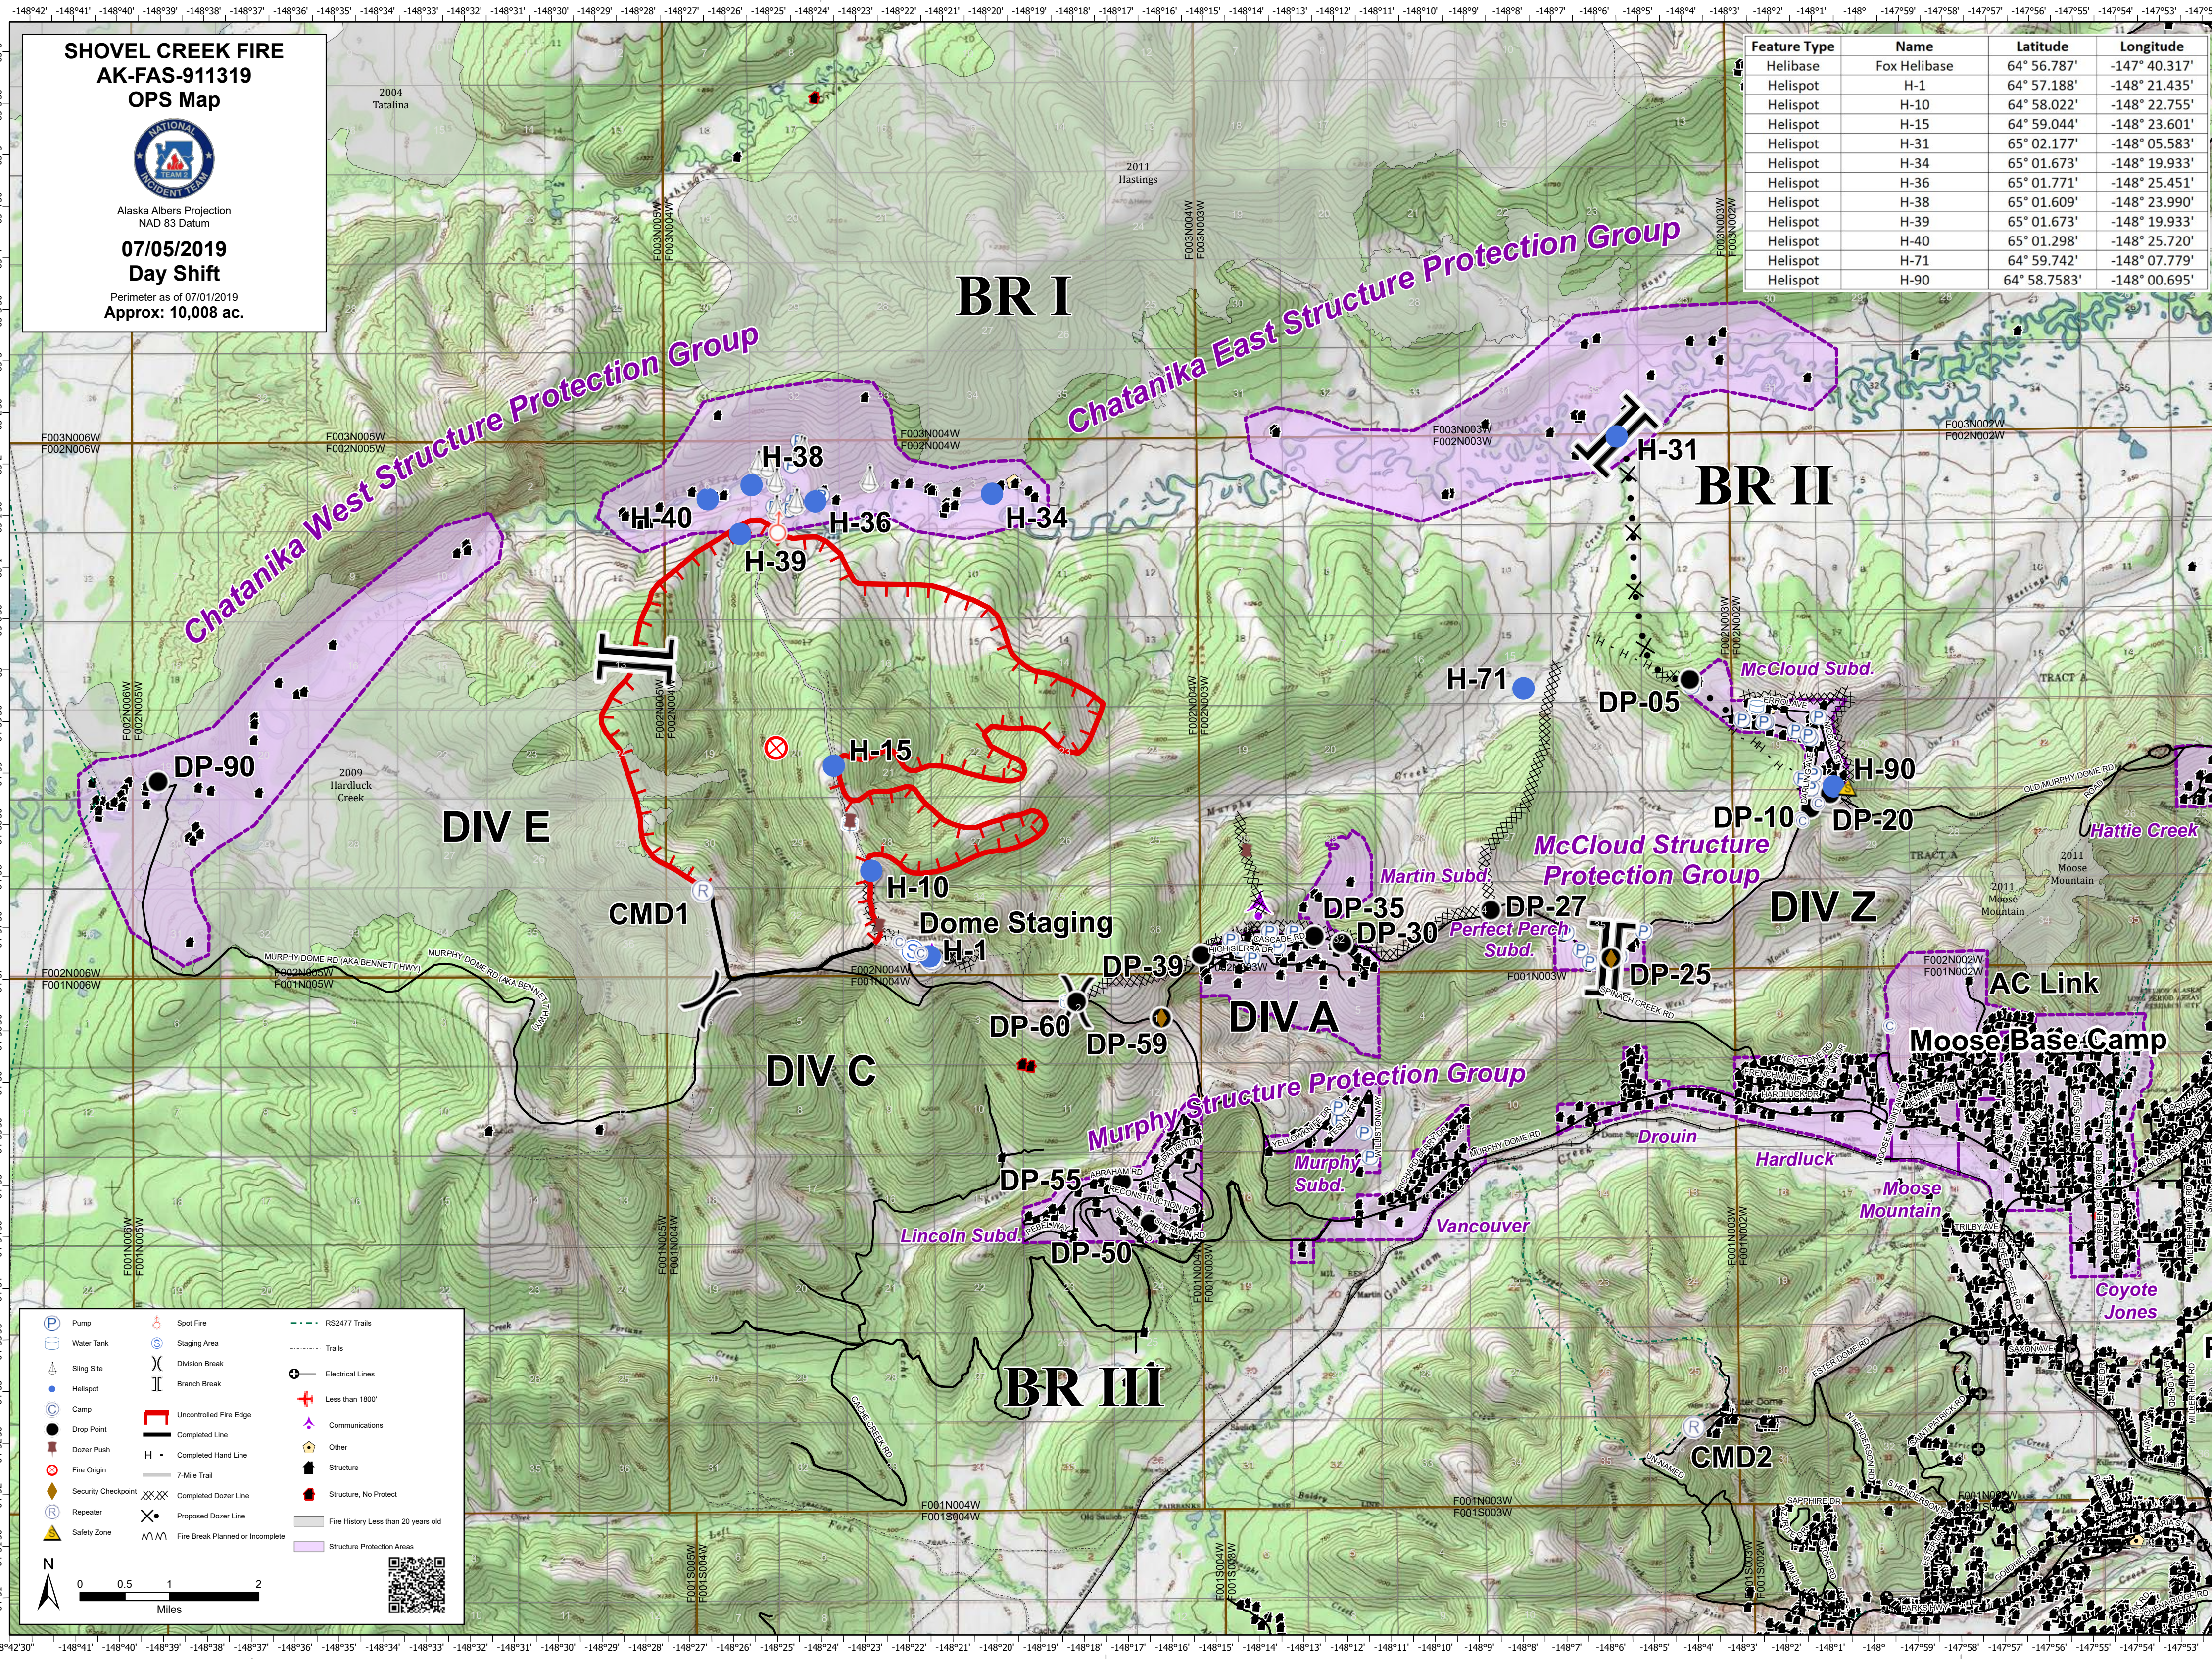

**SHOVEL CREEK FIRE
AK-FAS-911319
OPS Map**

Alaska Albers Projection
NAD 83 Datum

**07/05/2019
Day Shift**

Perimeter as of 07/01/2019
Approx: 10,008 ac.

Feature Type	Name	Latitude	Longitude
Helibase	Fox Helibase	64° 56.787'	-147° 40.317'
Helispot	H-1	64° 57.188'	-148° 21.435'
Helispot	H-10	64° 58.022'	-148° 22.755'
Helispot	H-15	64° 59.044'	-148° 23.601'
Helispot	H-31	65° 02.177'	-148° 05.583'
Helispot	H-34	65° 01.673'	-148° 19.933'
Helispot	H-36	65° 01.771'	-148° 25.451'
Helispot	H-38	65° 01.609'	-148° 23.990'
Helispot	H-39	65° 01.673'	-148° 19.933'
Helispot	H-40	65° 01.298'	-148° 25.720'
Helispot	H-71	64° 59.742'	-148° 07.779'
Helispot	H-90	64° 58.7583'	-148° 00.695'

0 0.5 1 2 Miles