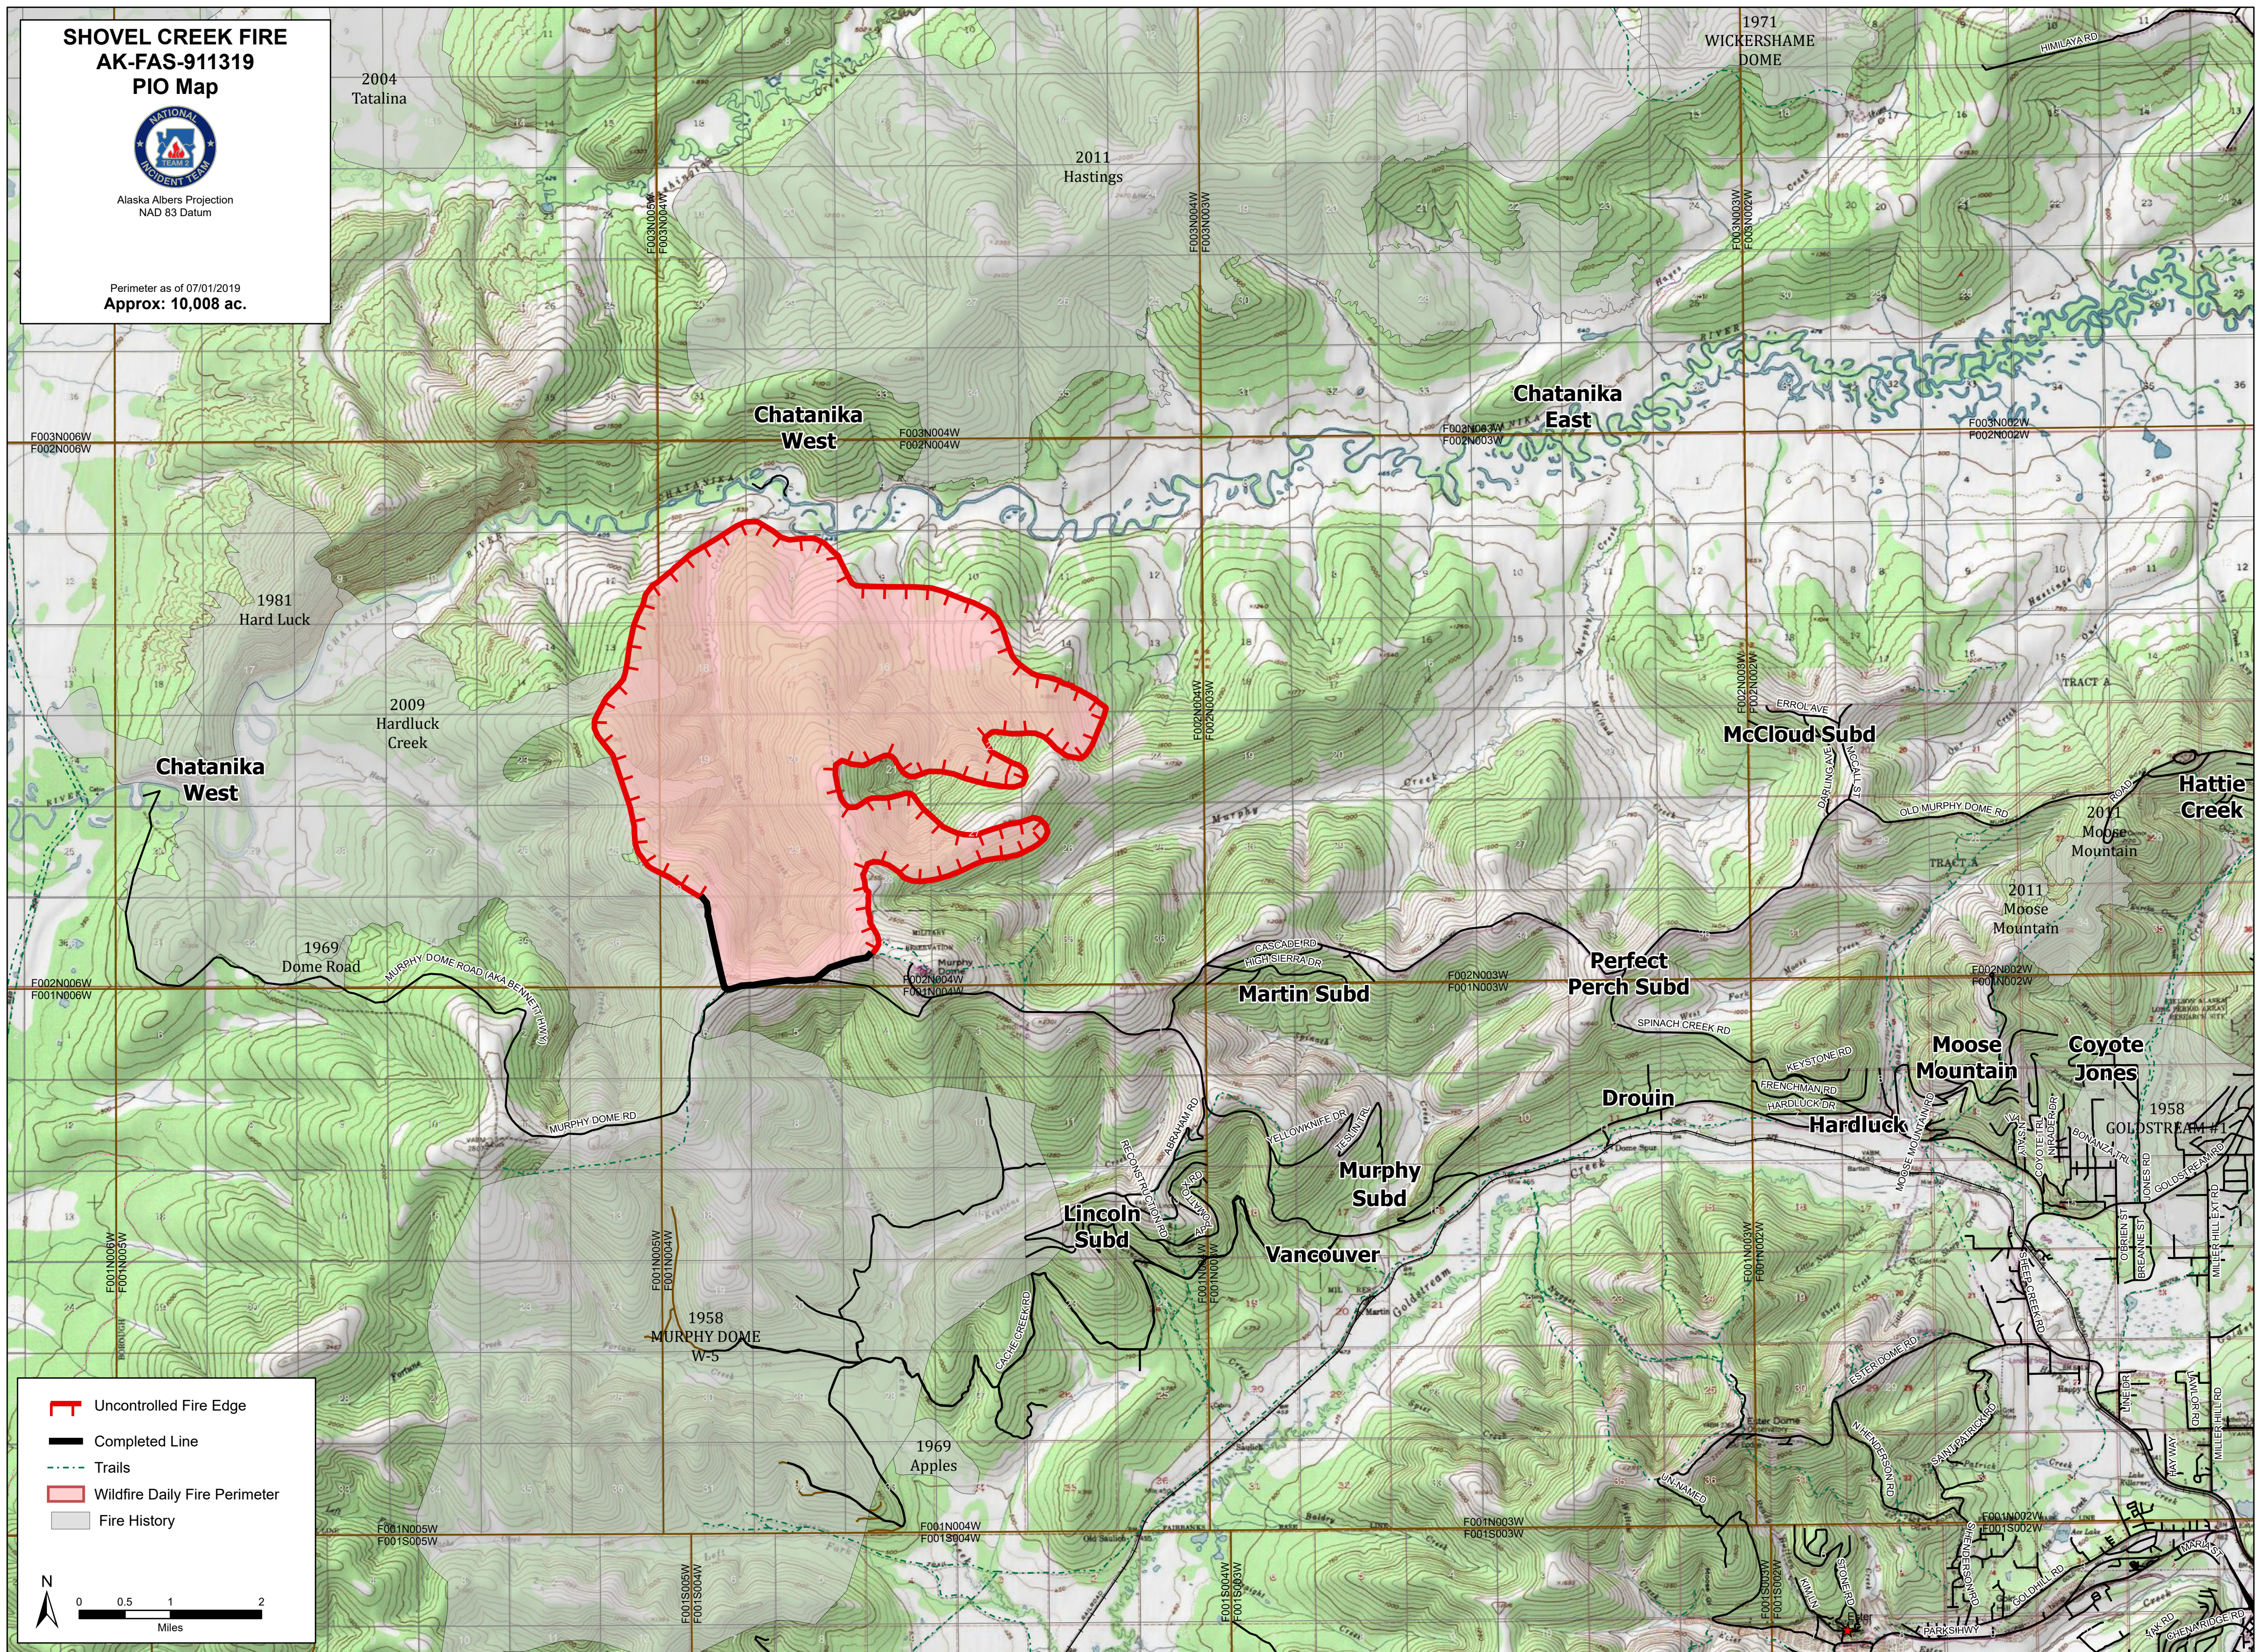

SHOVEL CREEK FIRE
AK-FAS-911319
PIO Map

Alaska Albers Projection
NAD 83 Datum

Perimeter as of 07/01/2019
Approx: 10,008 ac.

- Uncontrolled Fire Edge
- Completed Line
- Trails
- Wildfire Daily Fire Perimeter
- Fire History