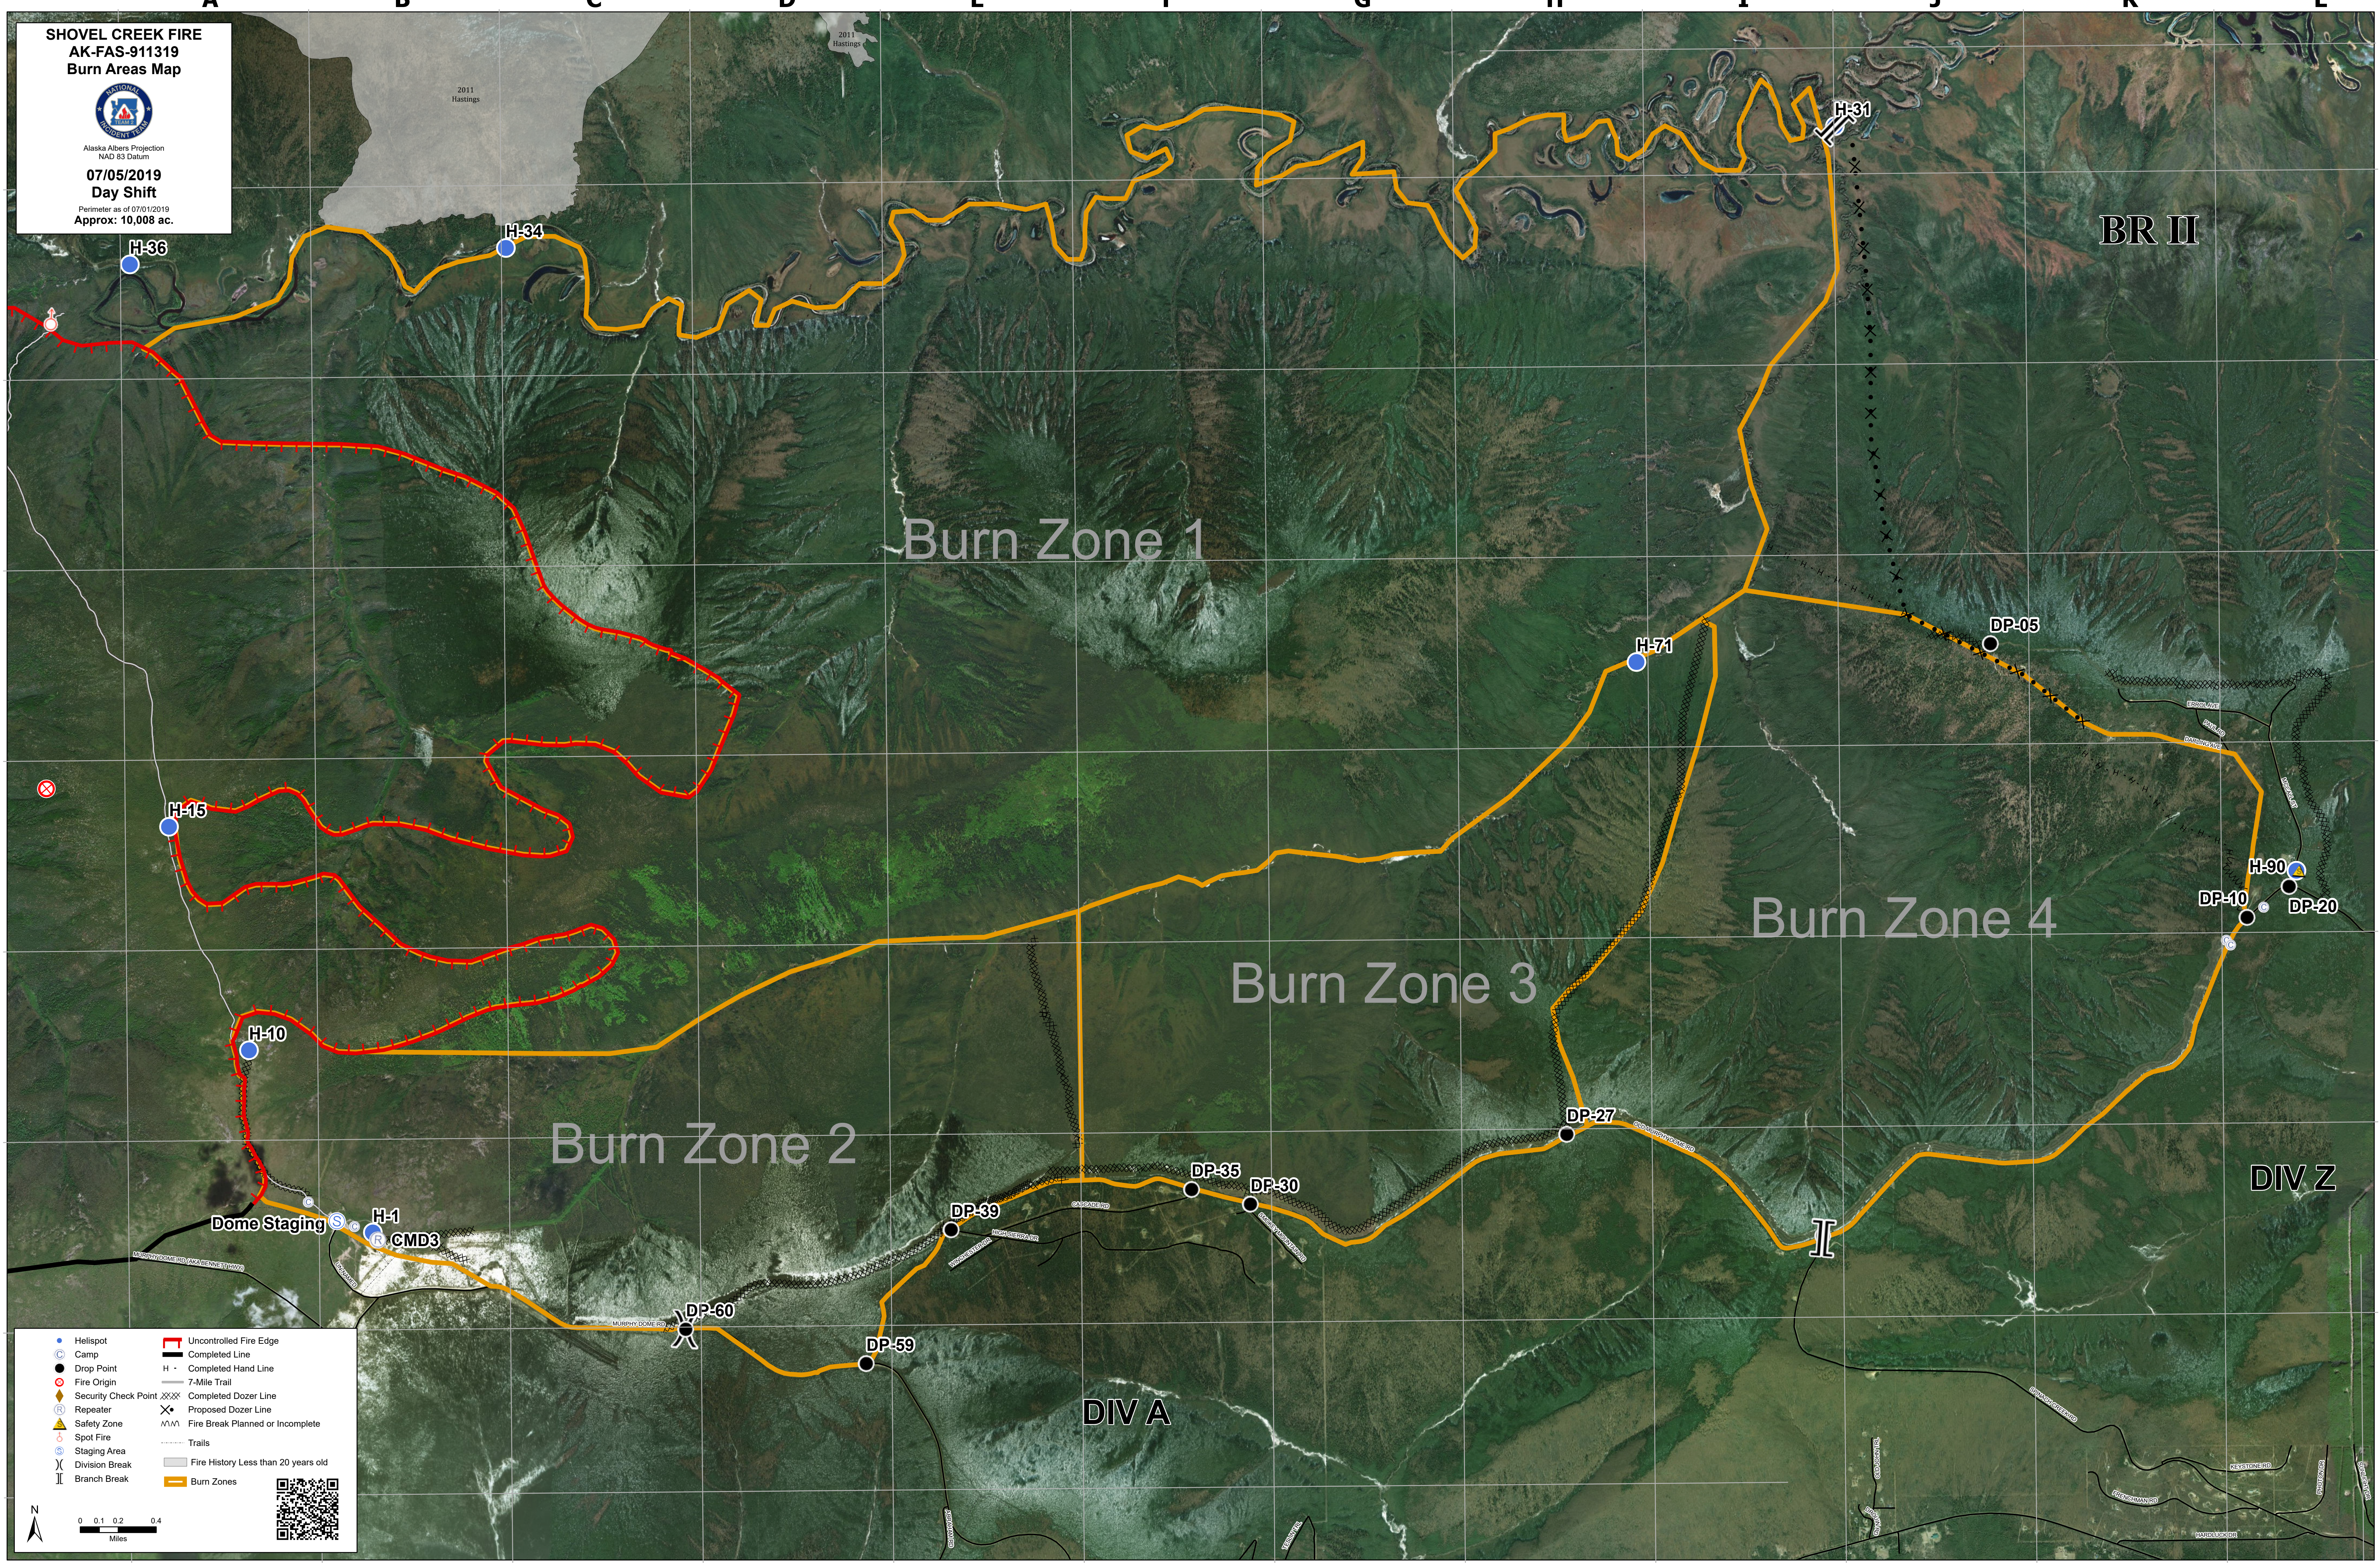

**SHOVEL CREEK FIRE
AK-FAS-911319
Burn Areas Map**

Alaska Albers Projection
NAD 83 Datum
07/05/2019
Day Shift
Perimeter as of 07/01/2019
Approx: 10,008 ac.

Helispot	Uncontrolled Fire Edge
Camp	Completed Line
Drop Point	Completed Hand Line
Fire Origin	7-Mile Trail
Security Check Point	Completed Dozer Line
Repeater	Proposed Dozer Line
Safety Zone	Fire Break Planned or Incomplete
Spot Fire	Trails
Staging Area	Fire History Less than 20 years old
Division Break	Burn Zones
Branch Break	

N

0 0.1 0.2 0.4
Miles