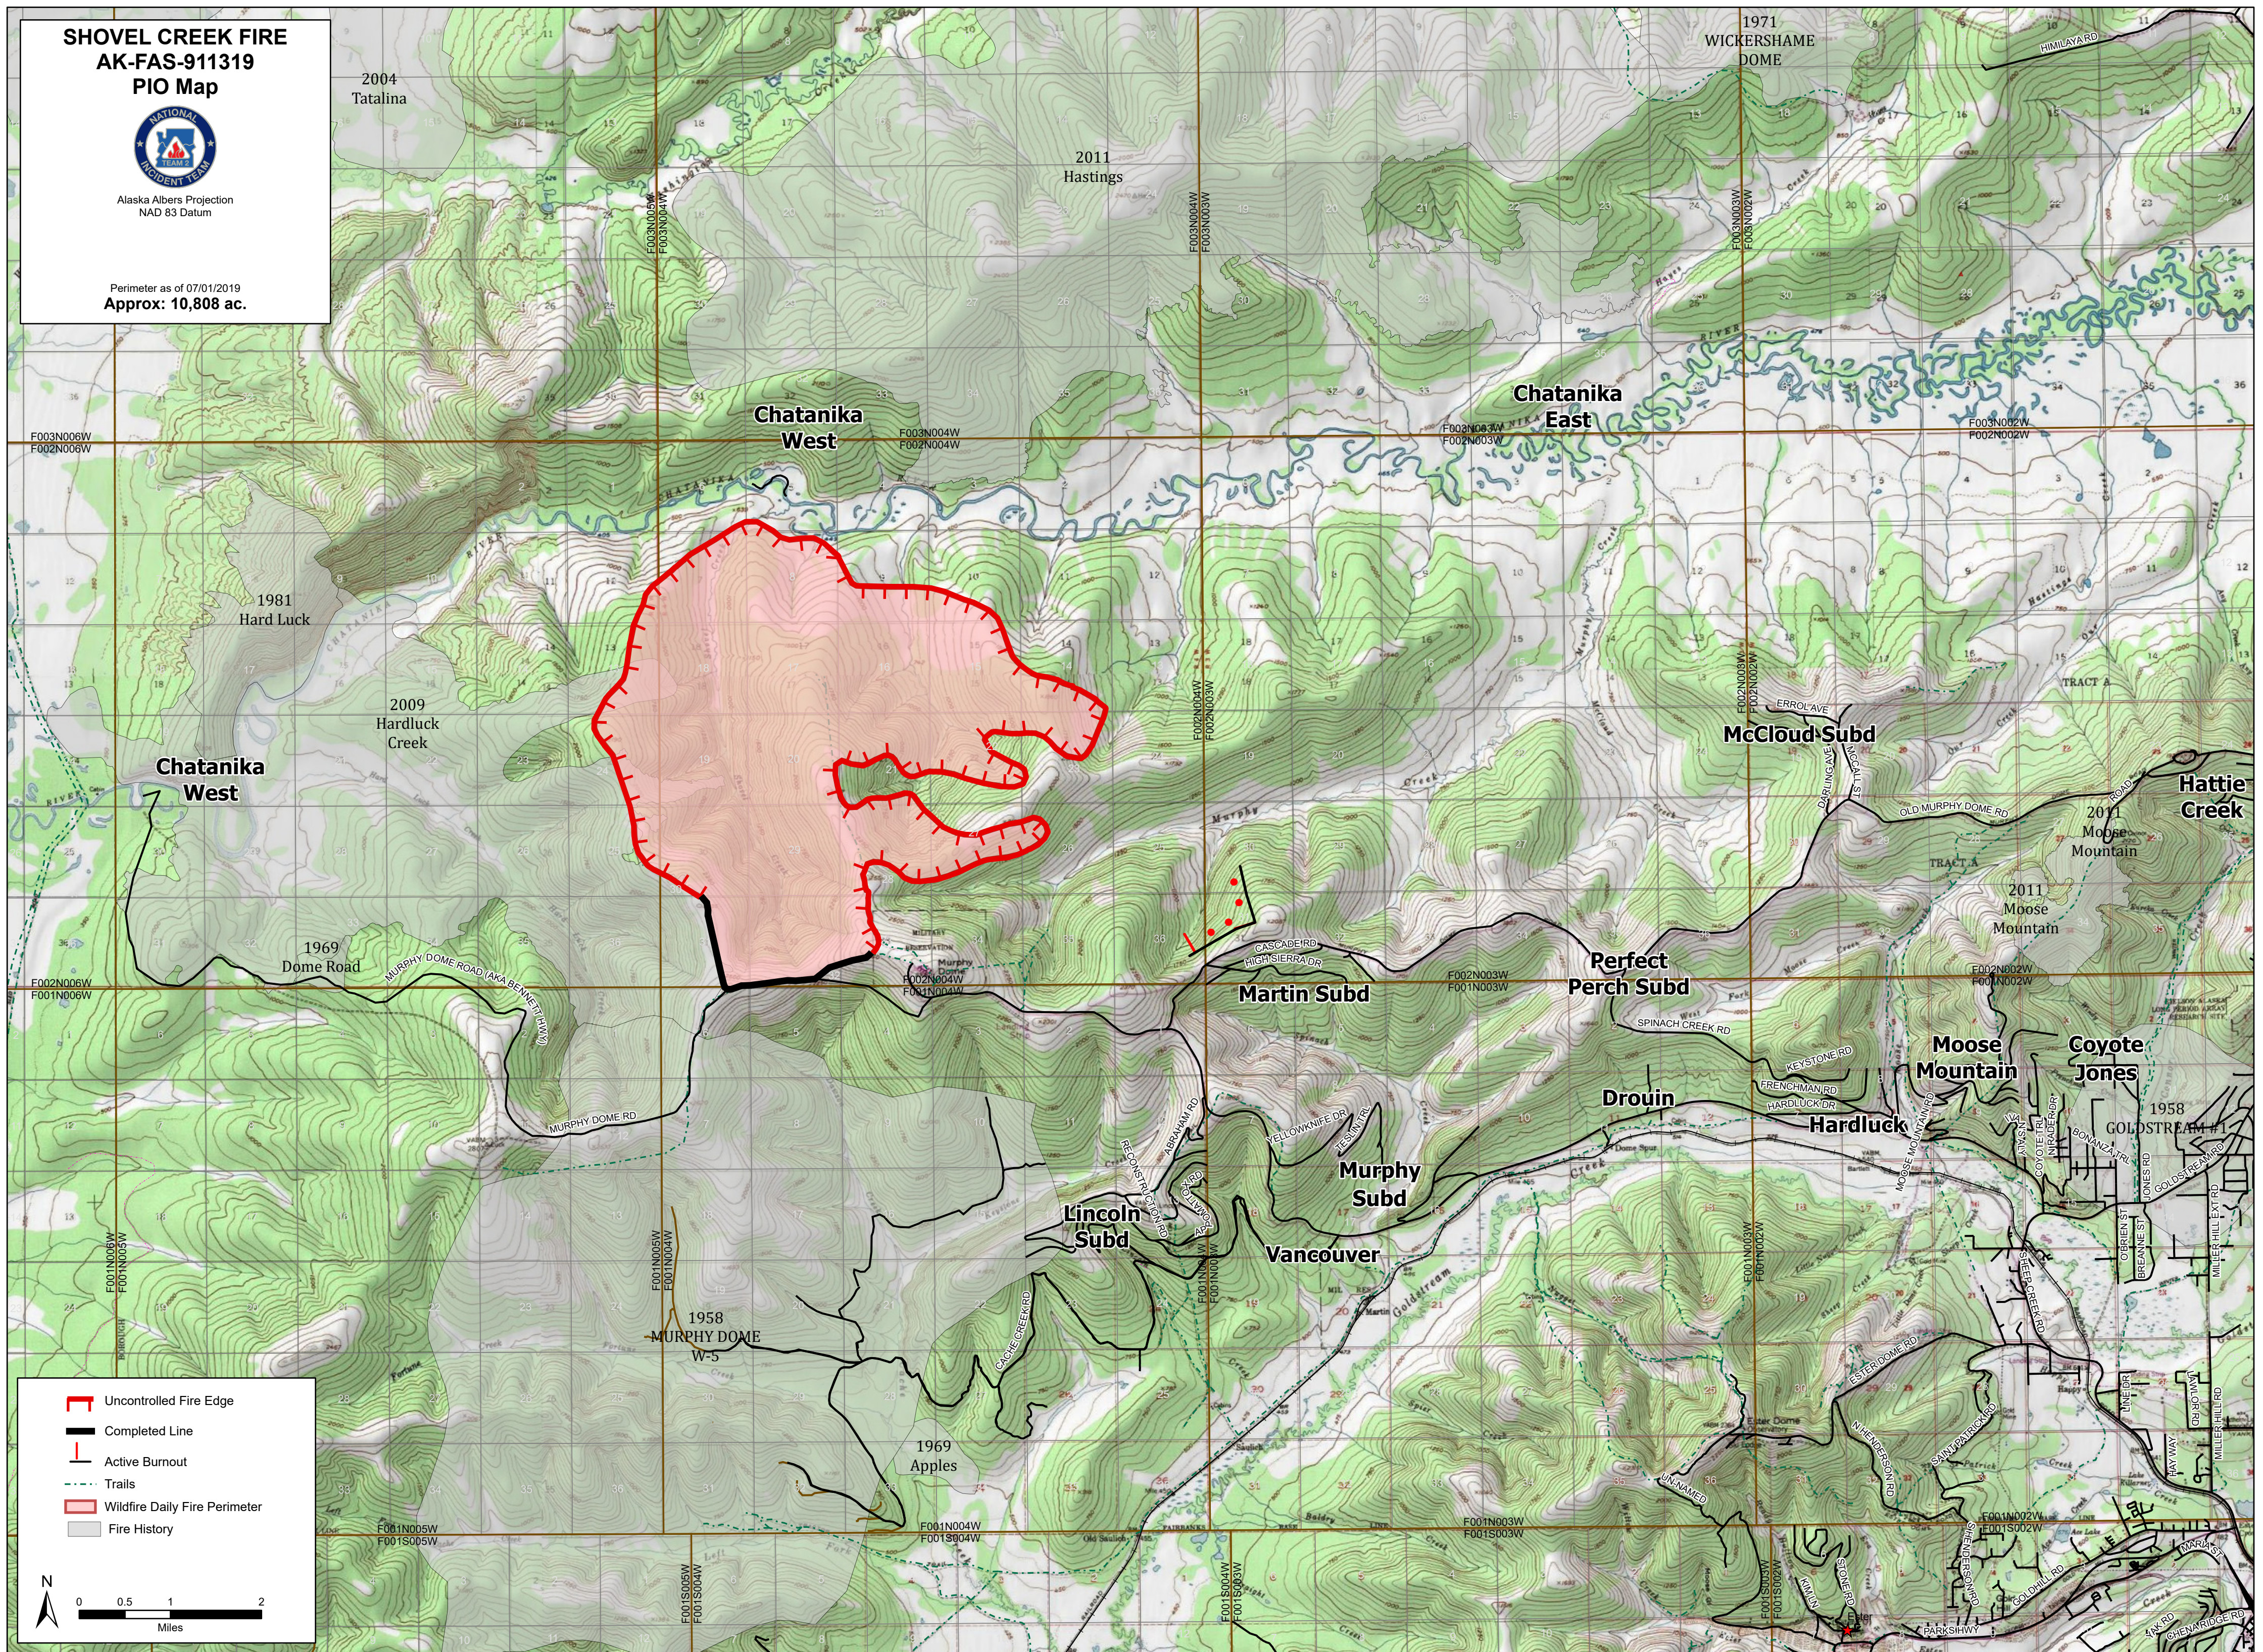

**SHOVEL CREEK FIRE**  
**AK-FAS-911319**  
**PIO Map**

Alaska Albers Projection  
NAD 83 Datum

Perimeter as of 07/01/2019  
Approx: 10,808 ac.

**Legend**

- Uncontrolled Fire Edge
- Completed Line
- Active Burnout
- Trails
- Wildfire Daily Fire Perimeter
- Fire History

**Scale**

0 0.5 1 2 Miles