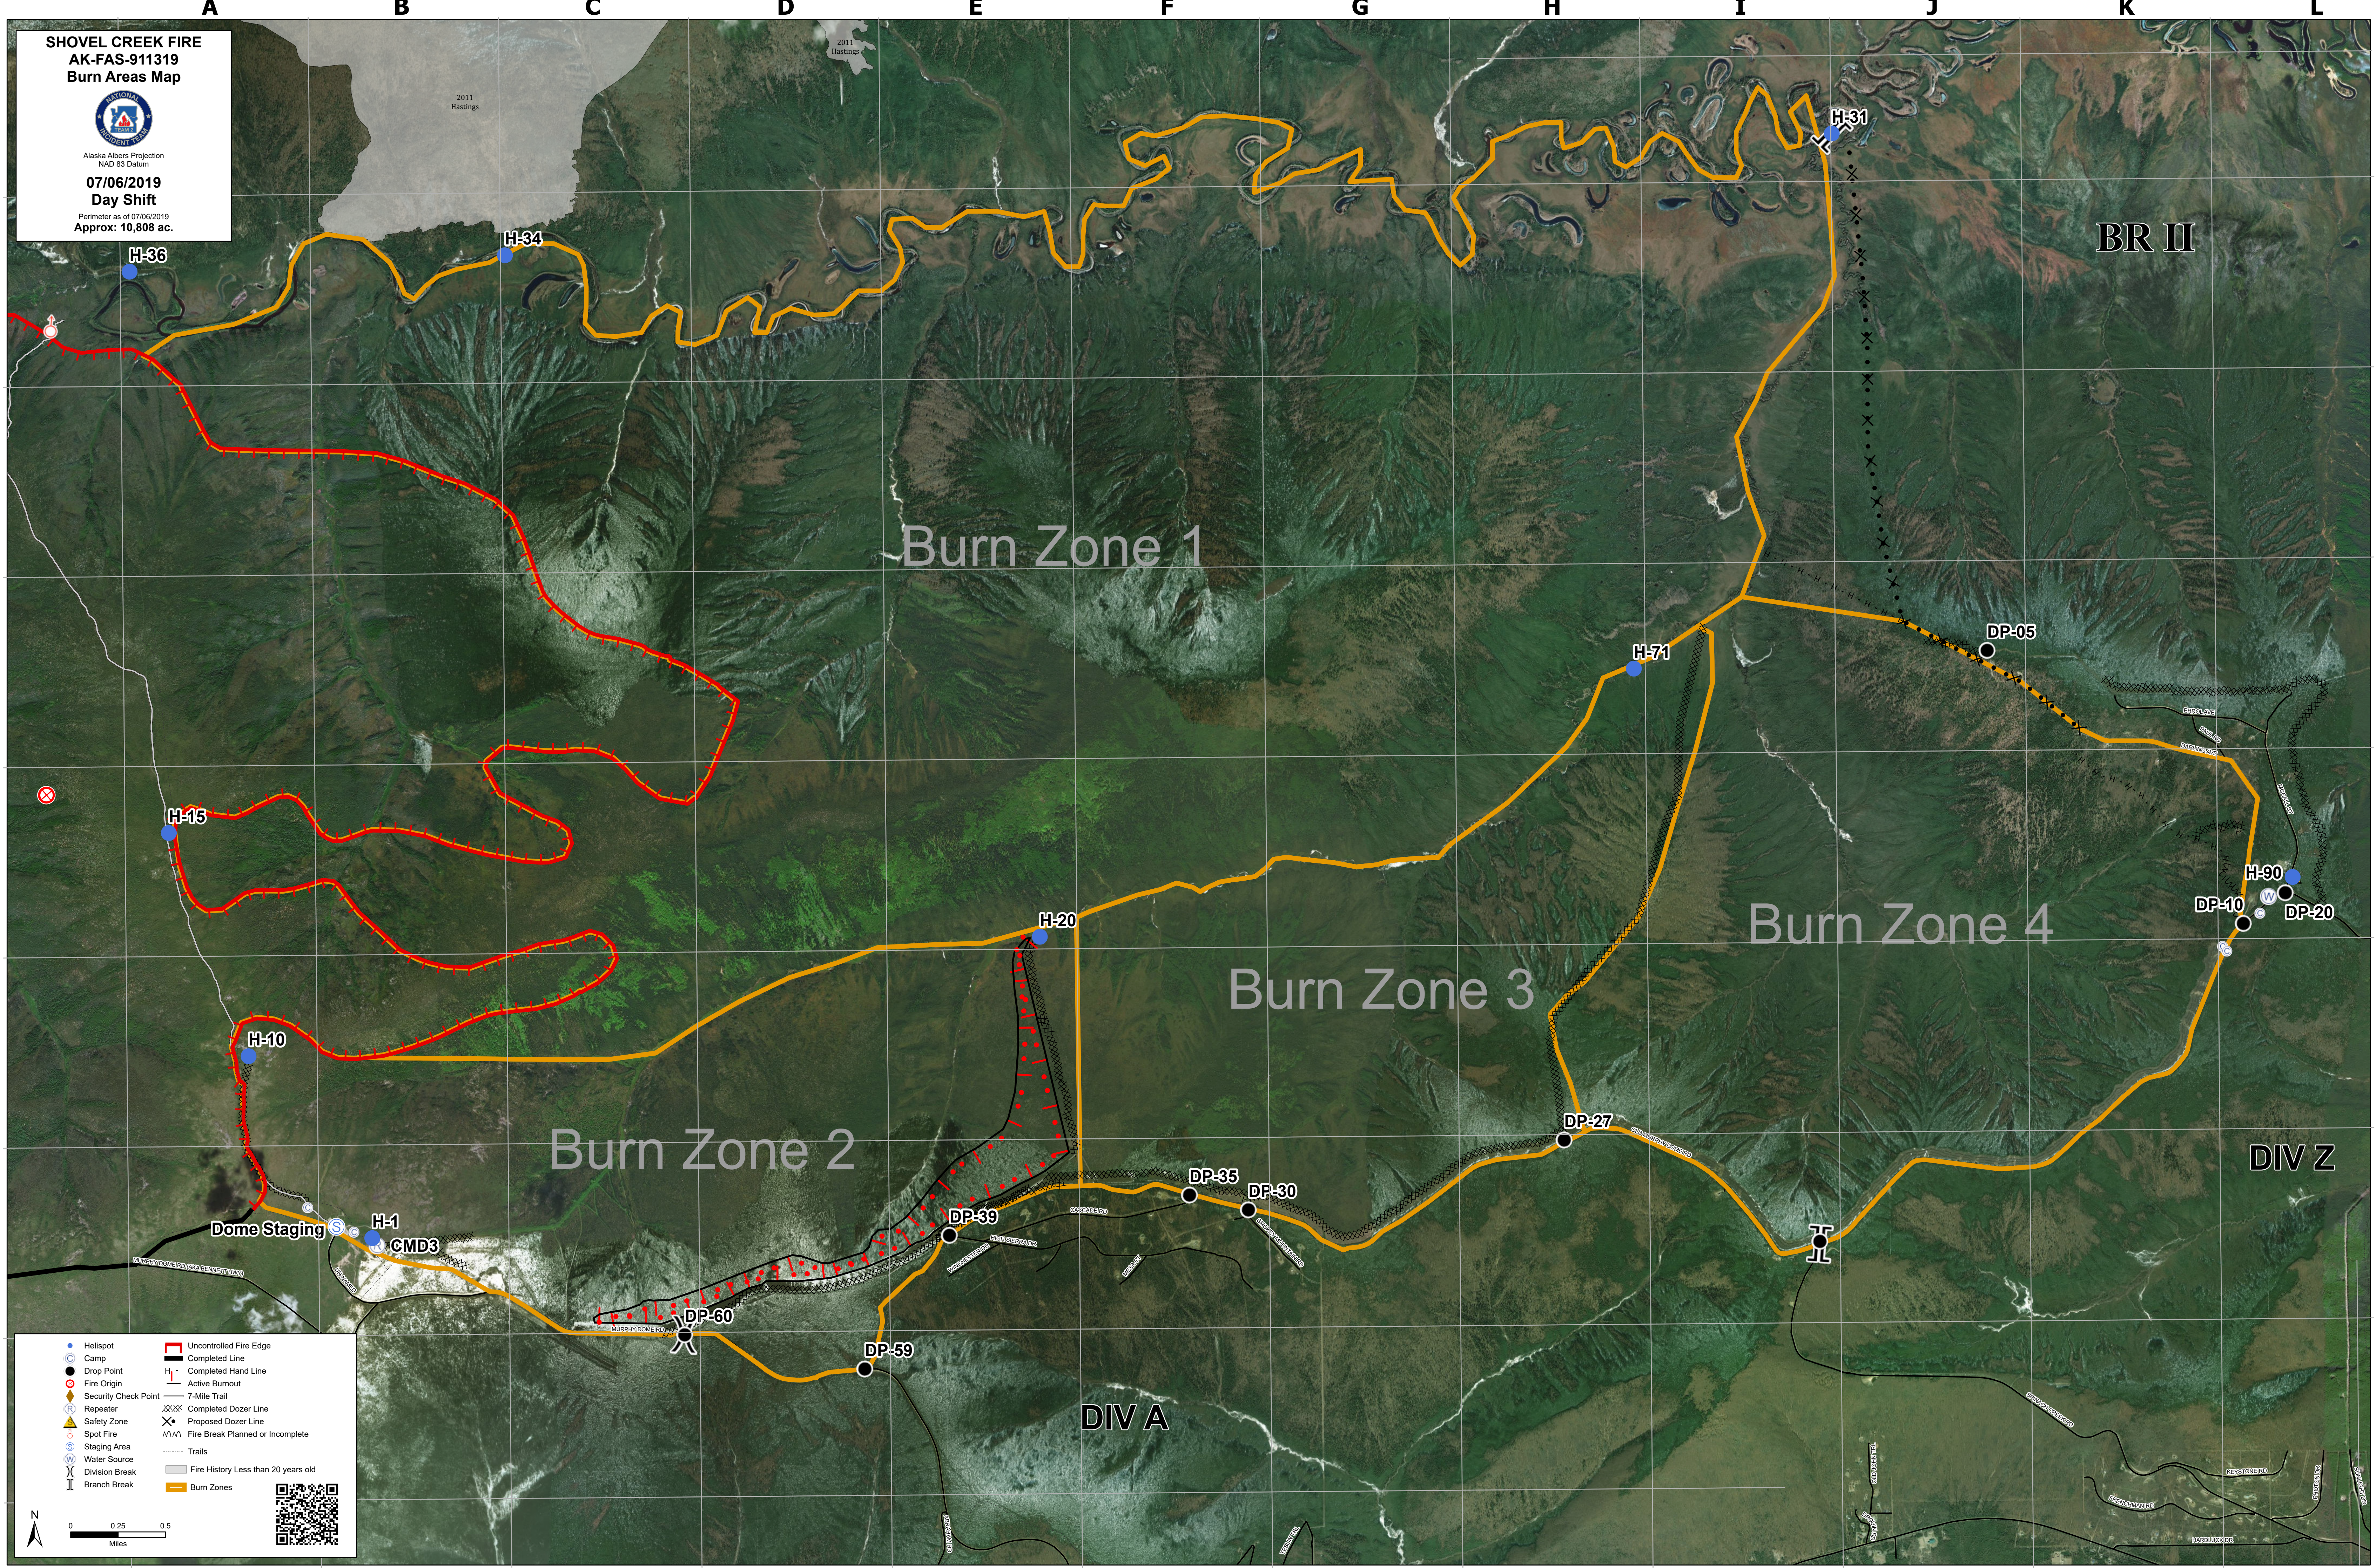

**SHOVEL CREEK FIRE
AK-FAS-911319
Burn Areas Map**

Alaska Albers Projection
NAD 83 Datum
**07/06/2019
Day Shift**
Perimeter as of 07/06/2019
Approx: 10,808 ac.