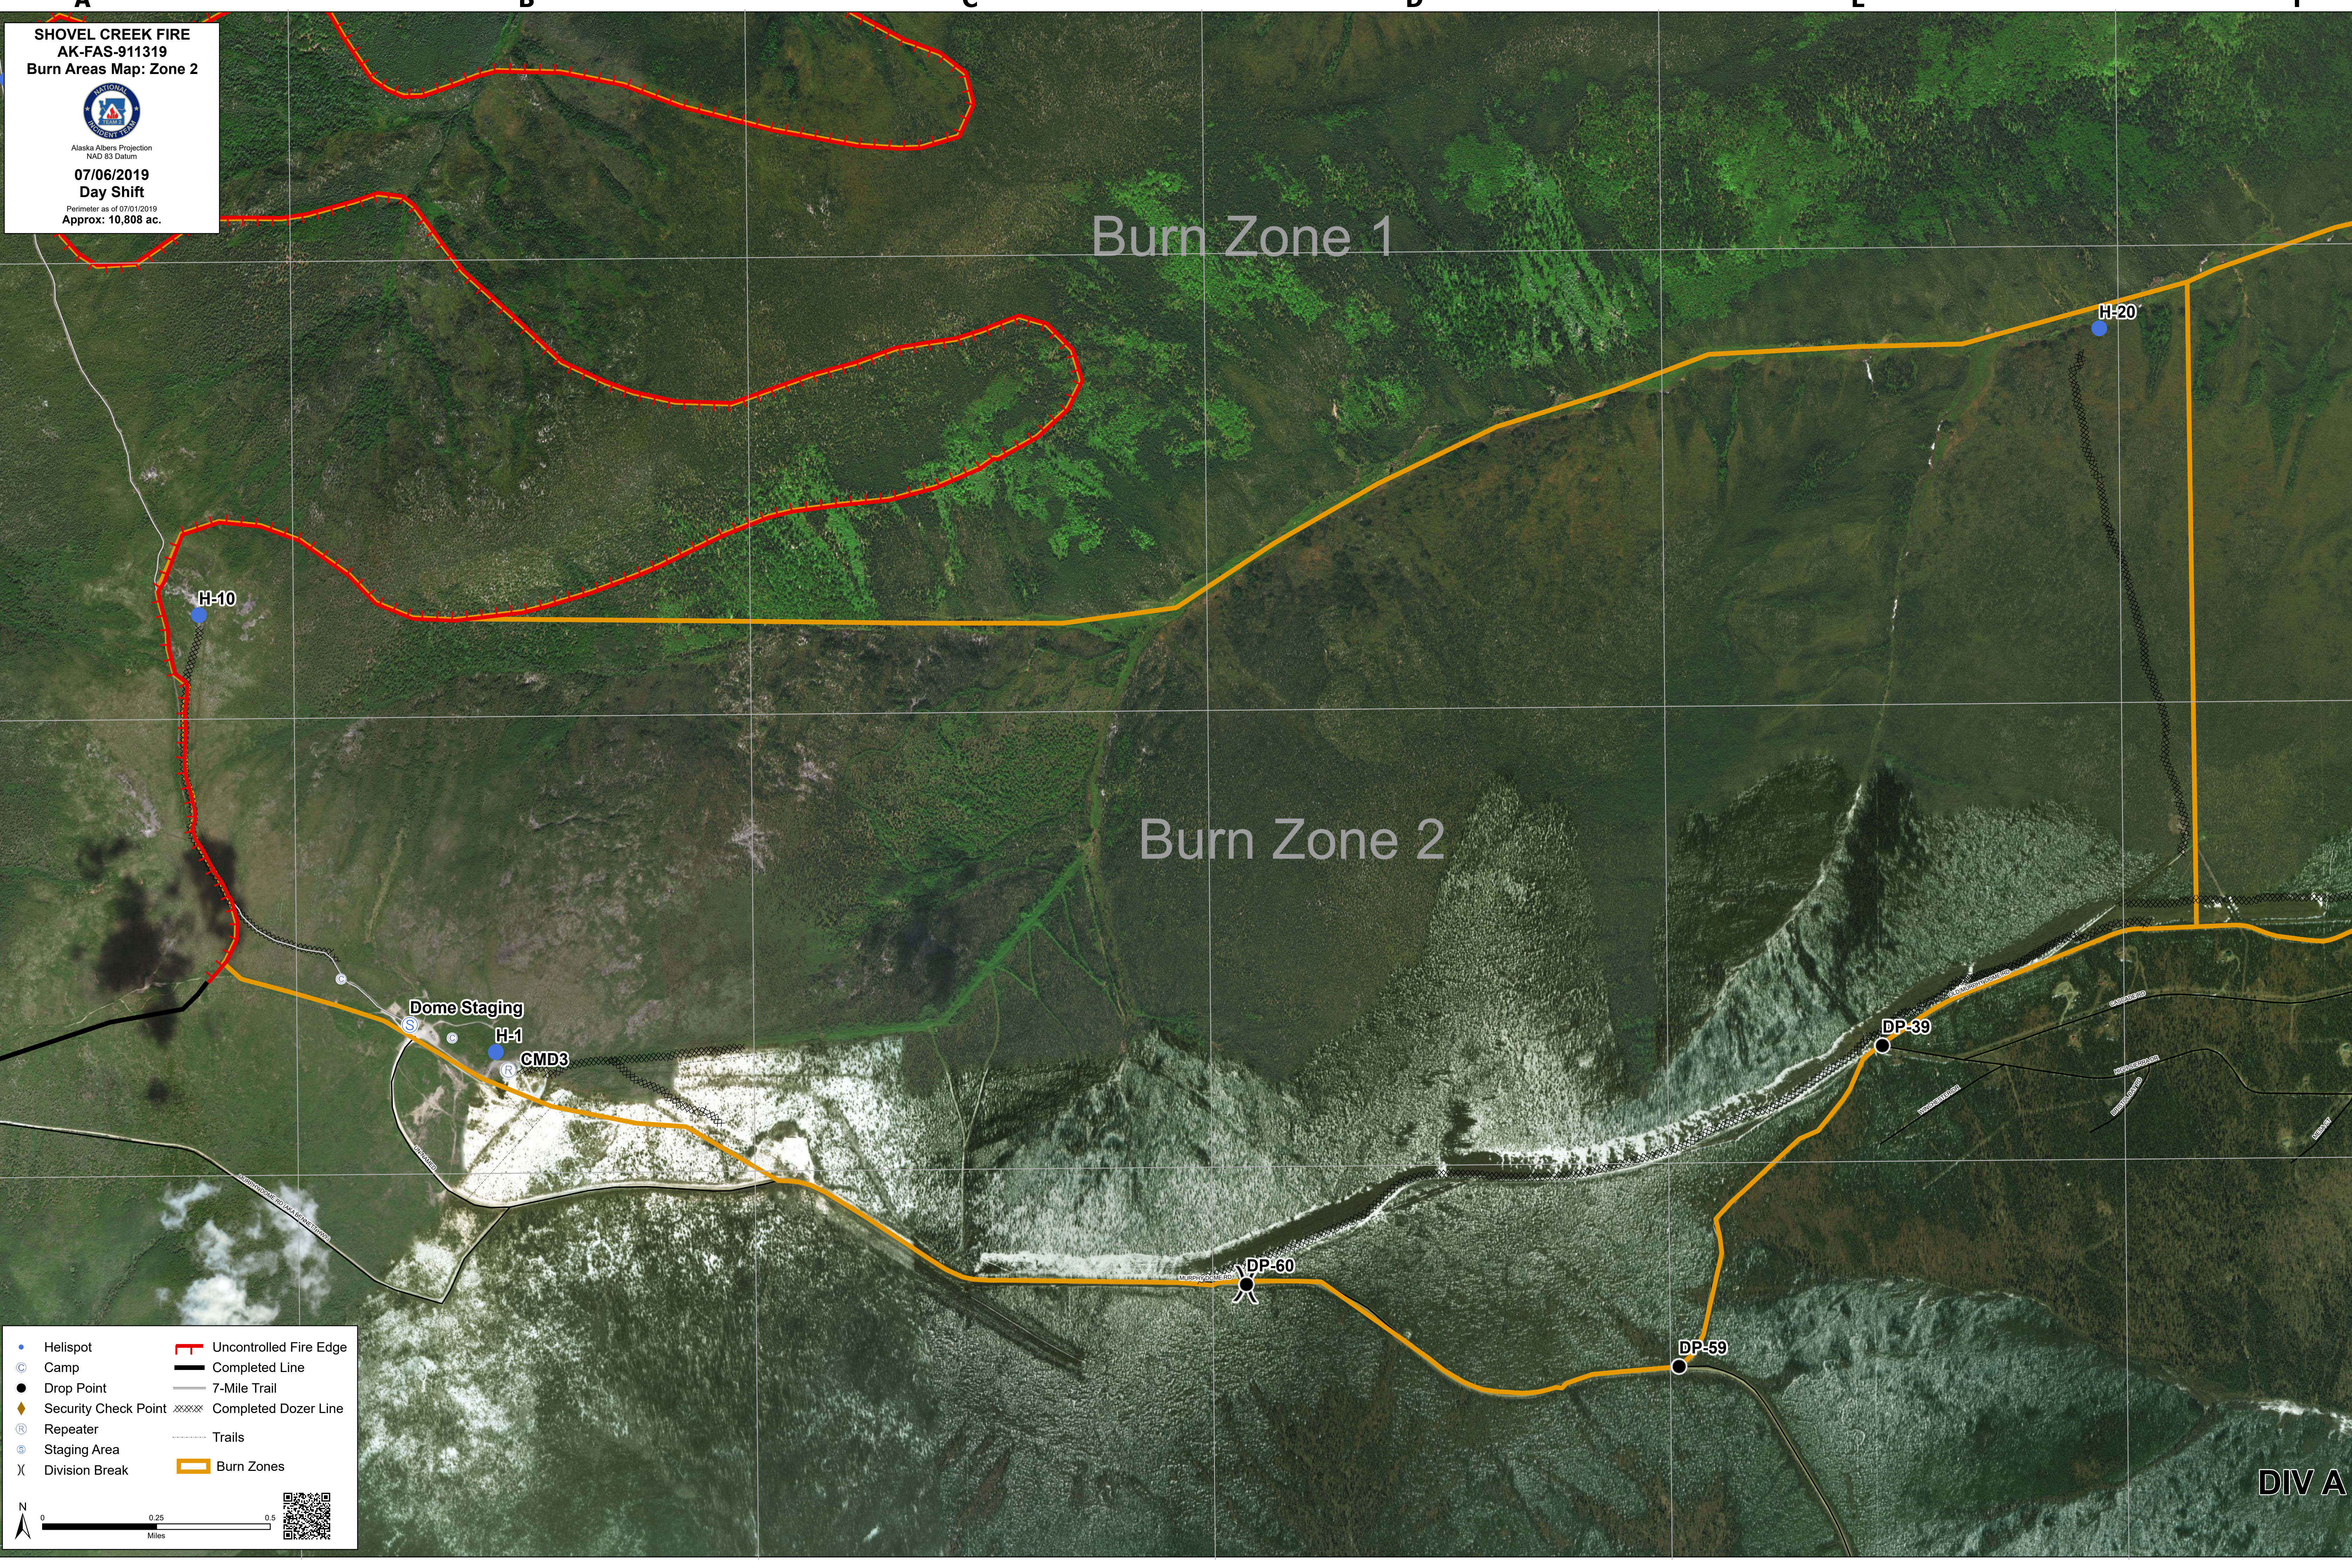

SHOVEL CREEK FIRE
AK-FAS-911319
Burn Areas Map: Zone 2

Alaska Albers Projection
NAD 83 Datum
07/06/2019
Day Shift
Perimeter as of 07/01/2019
Approx: 10,808 ac.

Burn Zone 1

Burn Zone 2

• Helispot	Uncontrolled Fire Edge
⊙ Camp	Completed Line
● Drop Point	7-Mile Trail
◆ Security Check Point	Completed Dozer Line
Ⓡ Repeater	Trails
Ⓢ Staging Area	Burn Zones
X Division Break	

0 0.25 0.5 Miles

DIV A