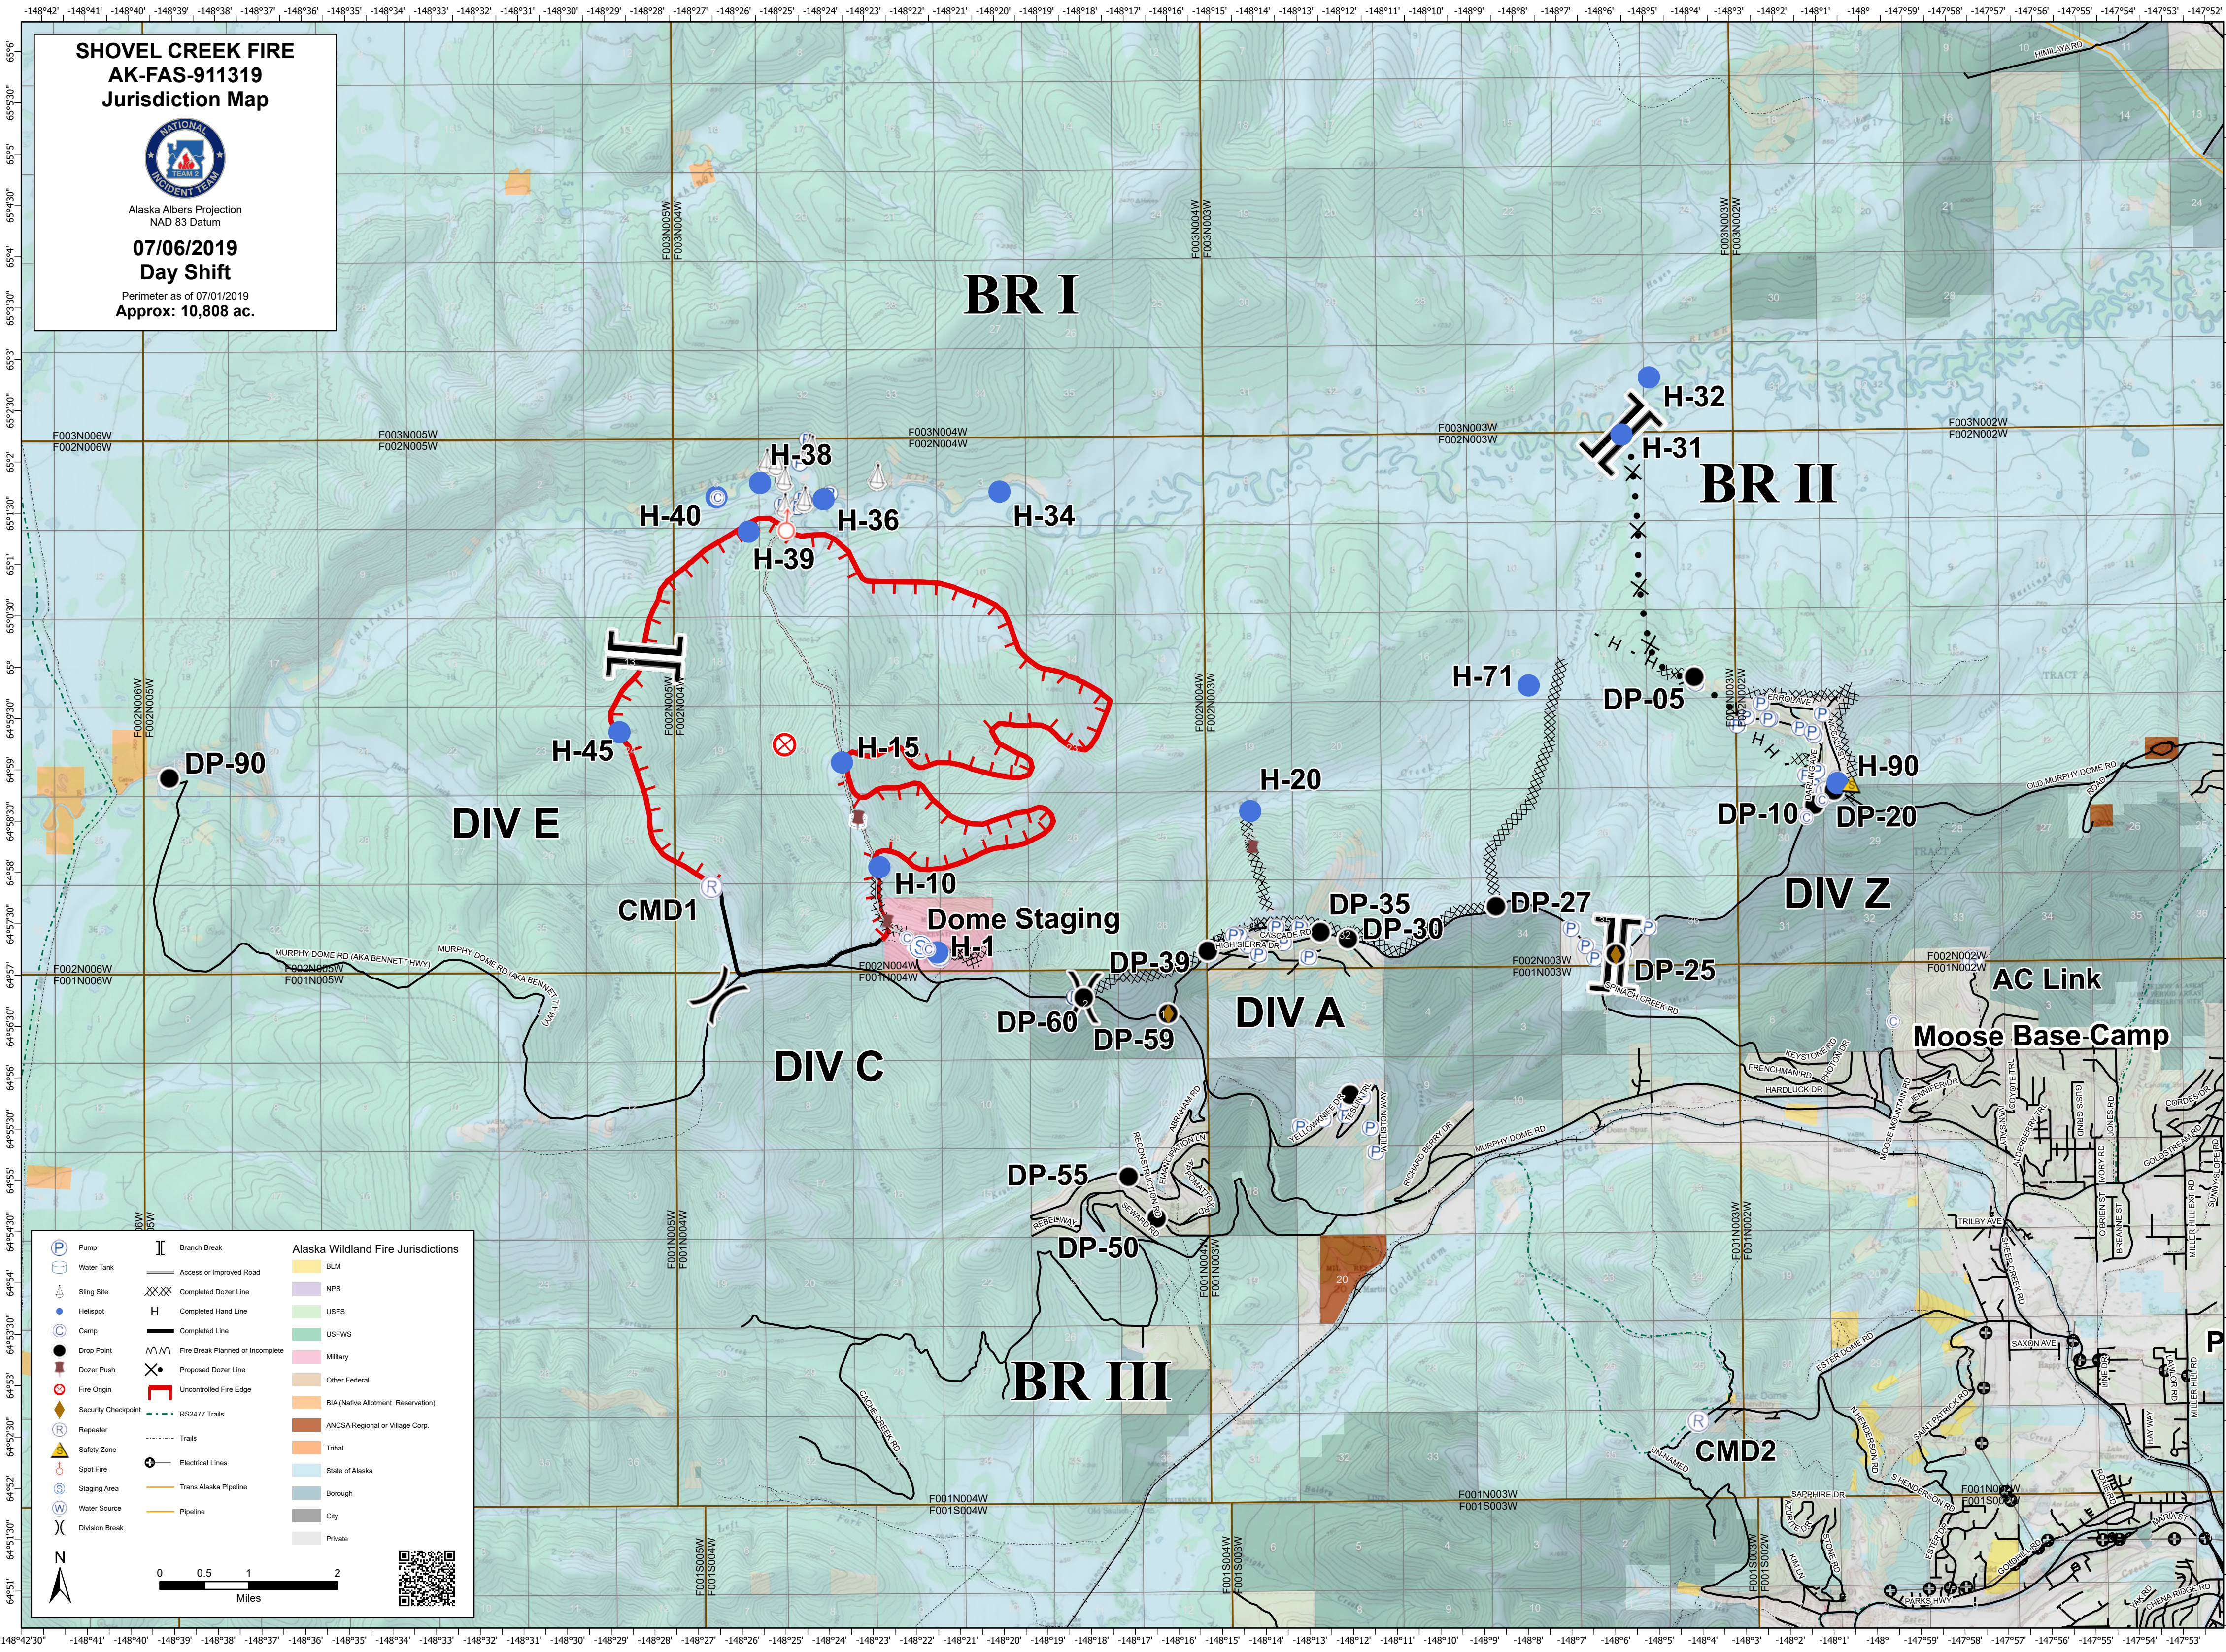

SHOVEL CREEK FIRE
AK-FAS-911319
Jurisdiction Map

Alaska Albers Projection
 NAD 83 Datum

07/06/2019
Day Shift

Perimeter as of 07/01/2019
Approx: 10,808 ac.

		Alaska Wildland Fire Jurisdictions