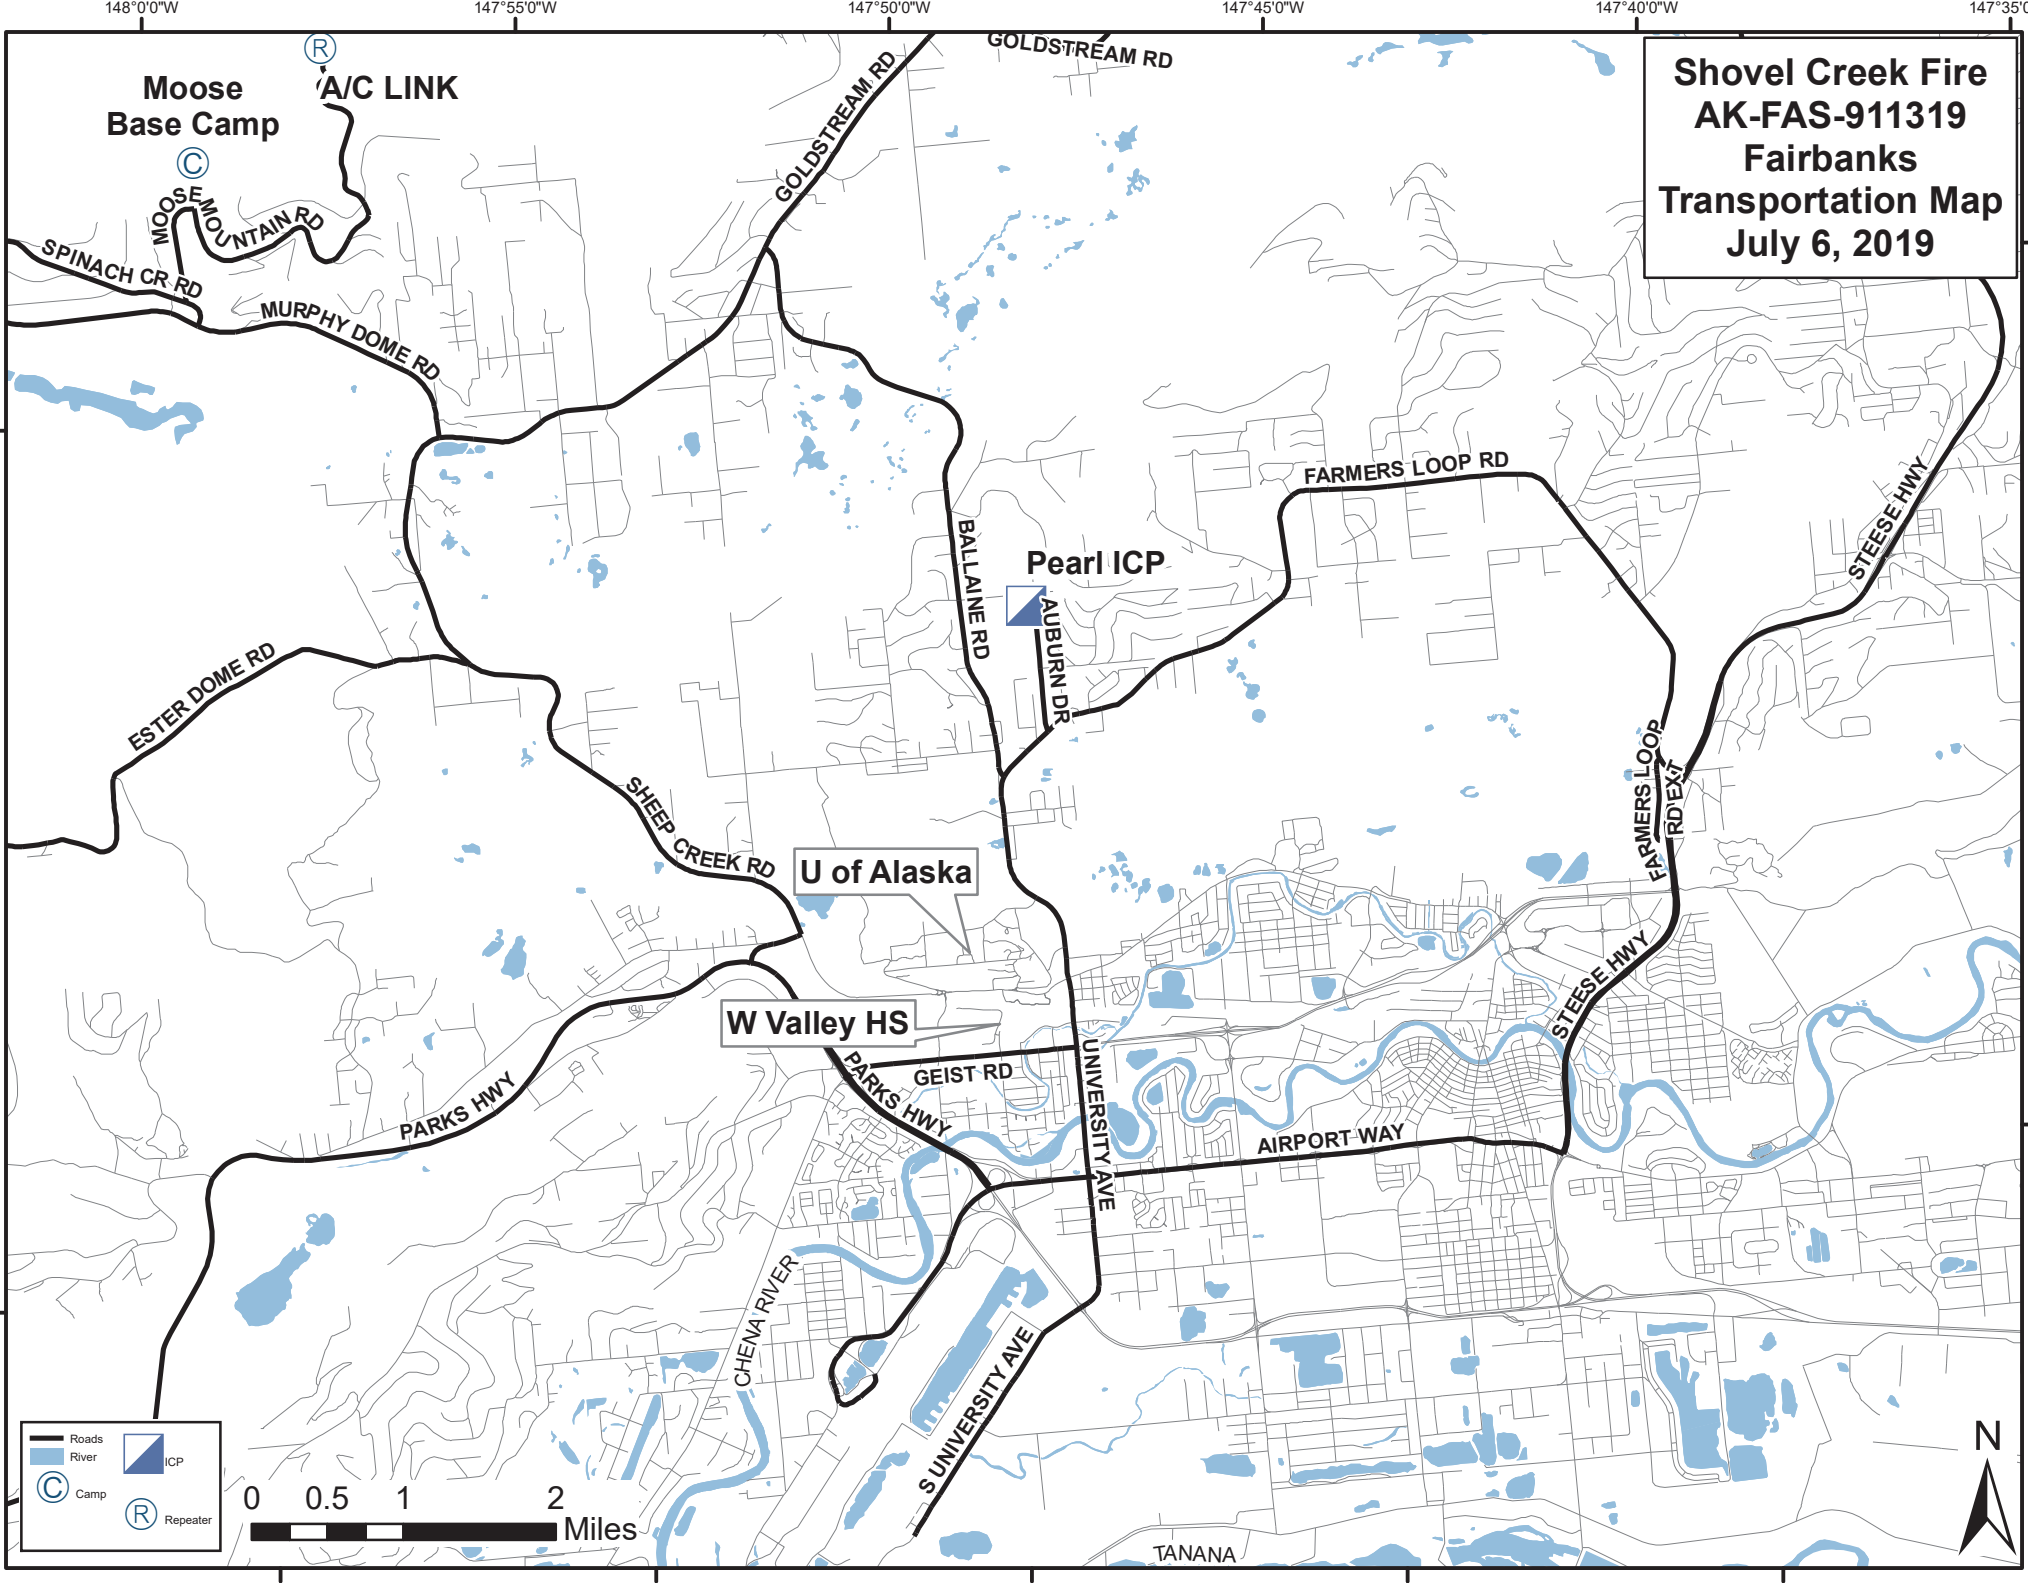

**Shovel Creek Fire
AK-FAS-911319
Fairbanks
Transportation Map
July 6, 2019**

Legend:

- Roads (black line)
- River (blue line)
- ICP (blue triangle)
- Camp (C in circle)
- Repeater (R in circle)

148°0'0"W 147°55'0"W 147°50'0"W 147°45'0"W 147°40'0"W

64°55'0"N 64°50'0"N

TANANA