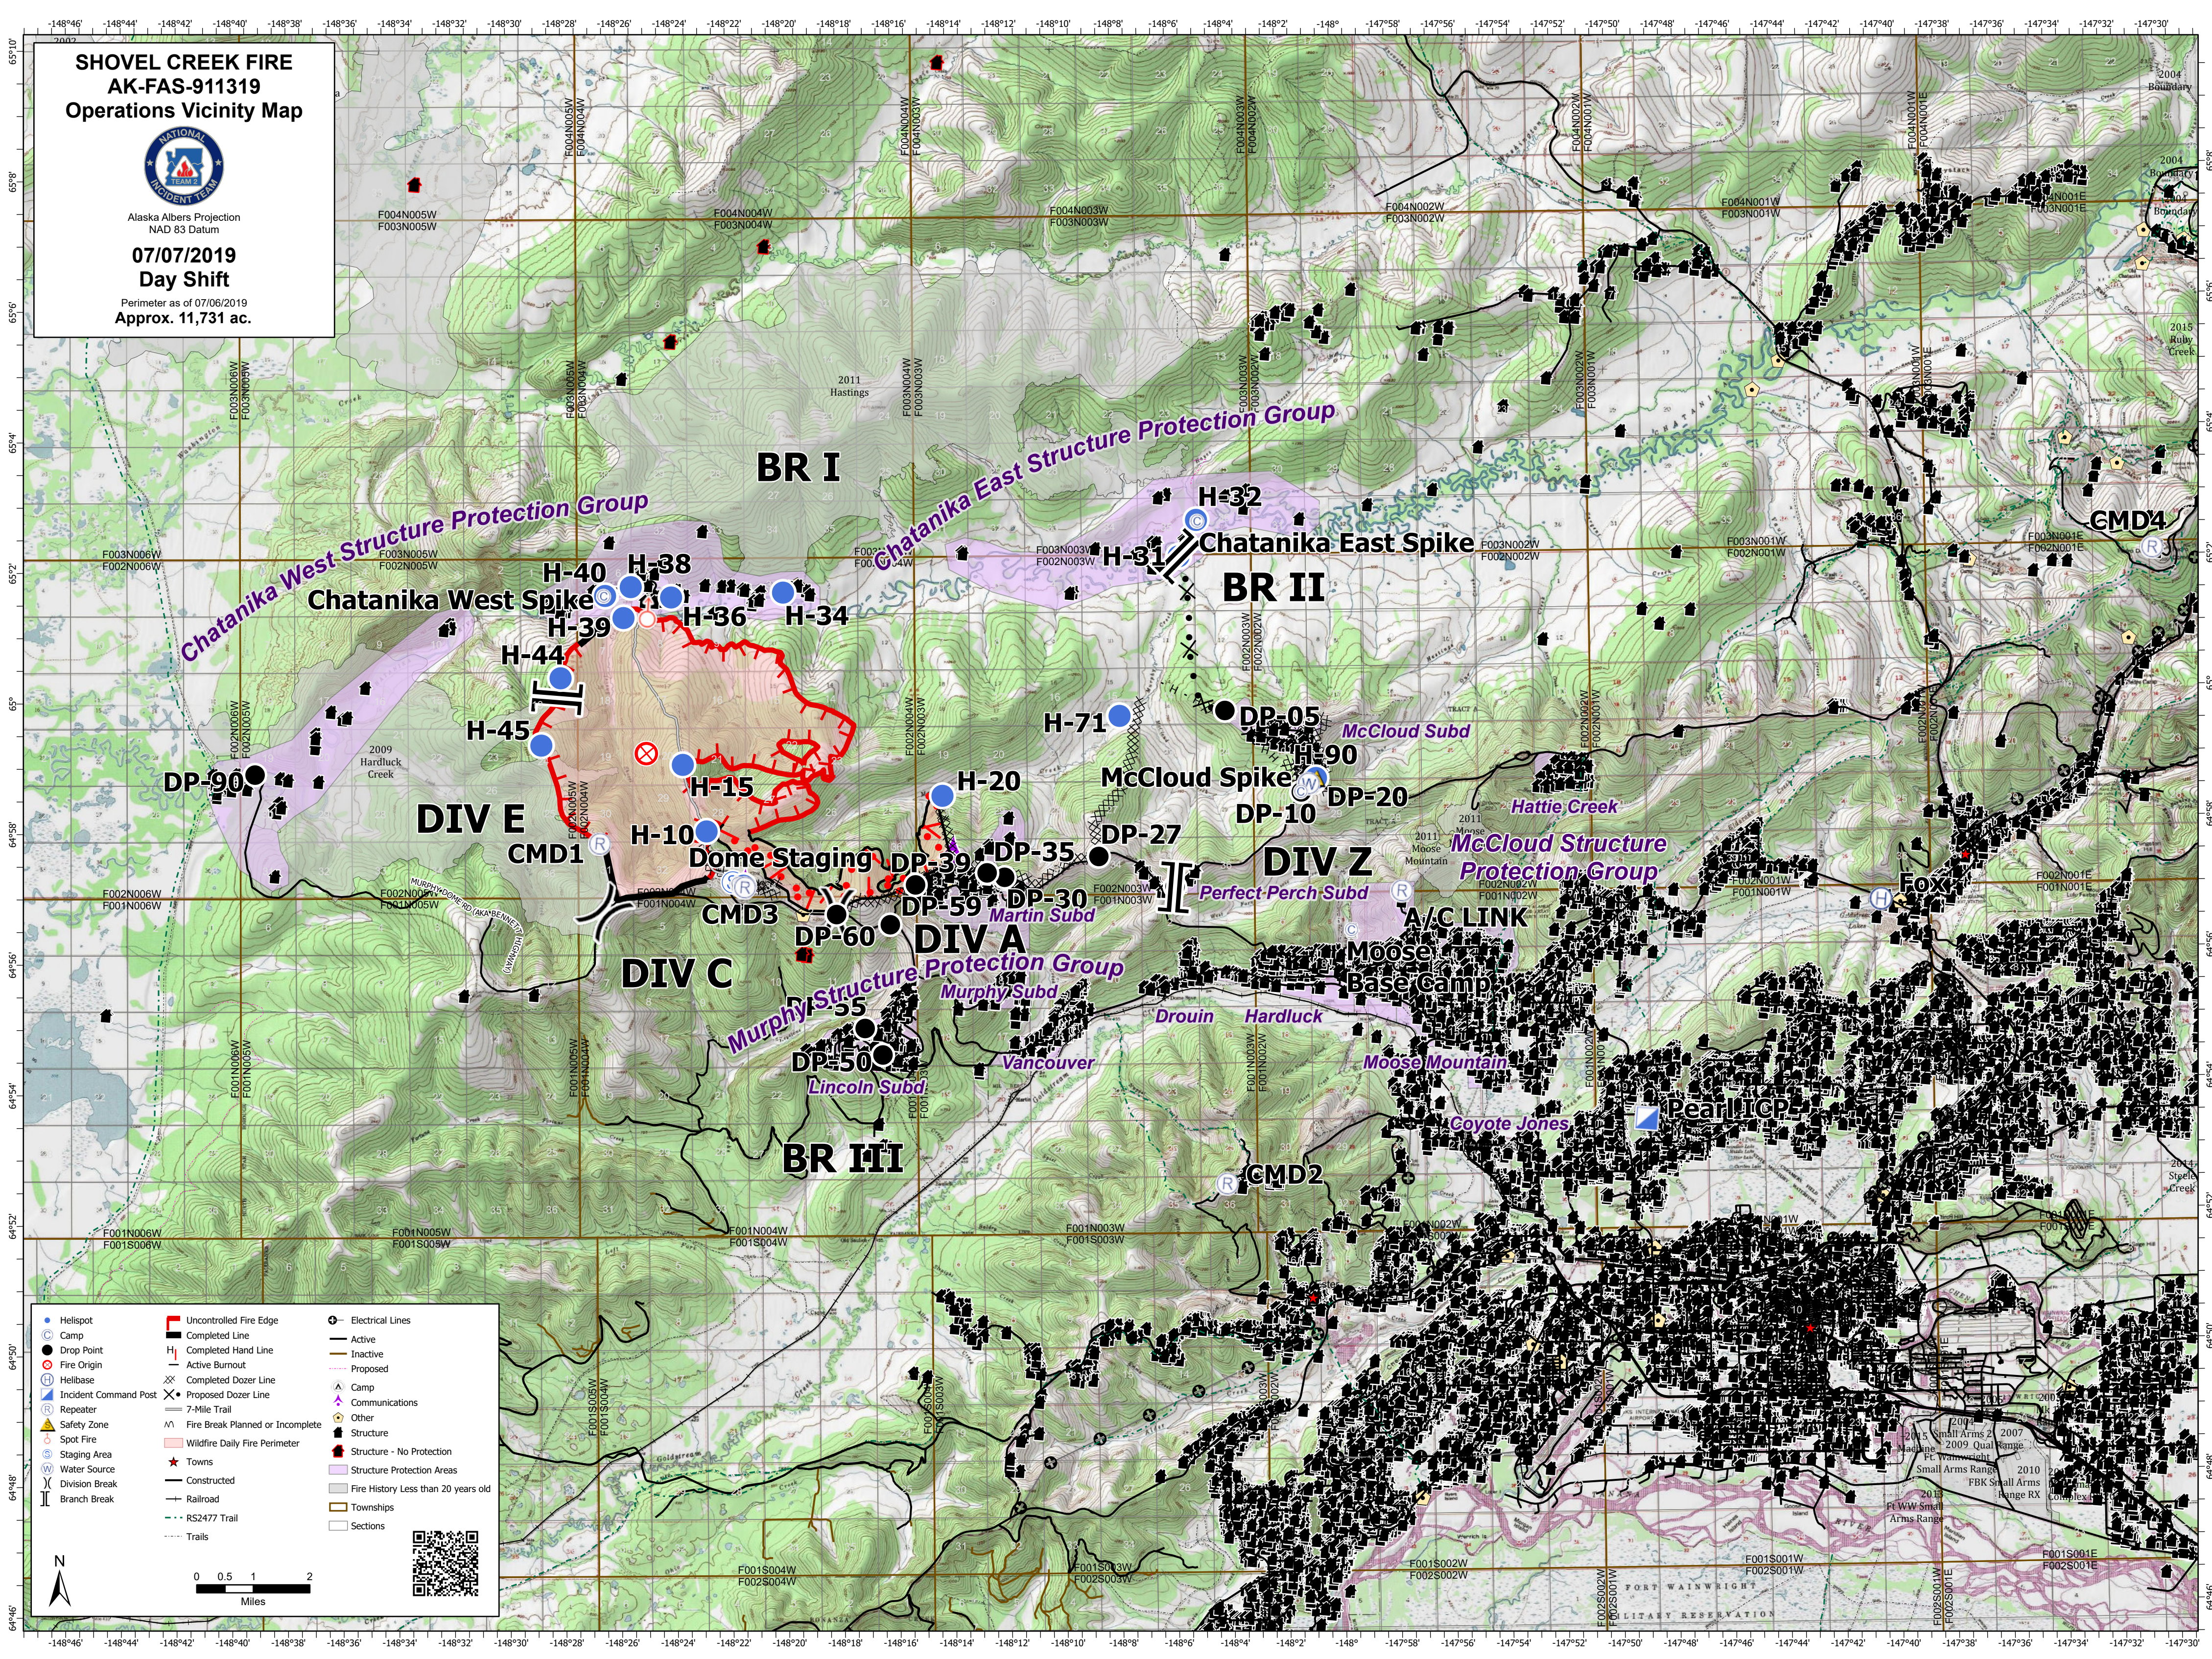

SHOVEL CREEK FIRE
AK-FAS-911319
Operations Vicinity Map

Alaska Albers Projection
 NAD 83 Datum

07/07/2019
Day Shift

Perimeter as of 07/06/2019
 Approx. 11,731 ac.

● Helispot	■ Uncontrolled Fire Edge	⚡ Electrical Lines
● Camp	▬ Completed Line	— Active
● Fire Origin	▬ Completed Hand Line	— Inactive
● Helibase	▬ Active Burnout	▬ Proposed
● Incident Command Post	▬ Completed Dozer Line	▲ Camp
● Repeater	▬ Proposed Dozer Line	▲ Communications
▲ Safety Zone	▬ 7-Mile Trail	▲ Other
▲ Spot Fire	▬ Fire Break Planned or Incomplete	▲ Structure
● Staging Area	▬ Wildfire Daily Fire Perimeter	▲ Structure - No Protection
● Water Source	▬ Constructed	▲ Structure Protection Areas
▬ Division Break	▬ Railroad	▲ Fire History Less than 20 years old
▬ Branch Break	▬ RS2477 Trail	▲ Townships
	▬ Trails	▲ Sections