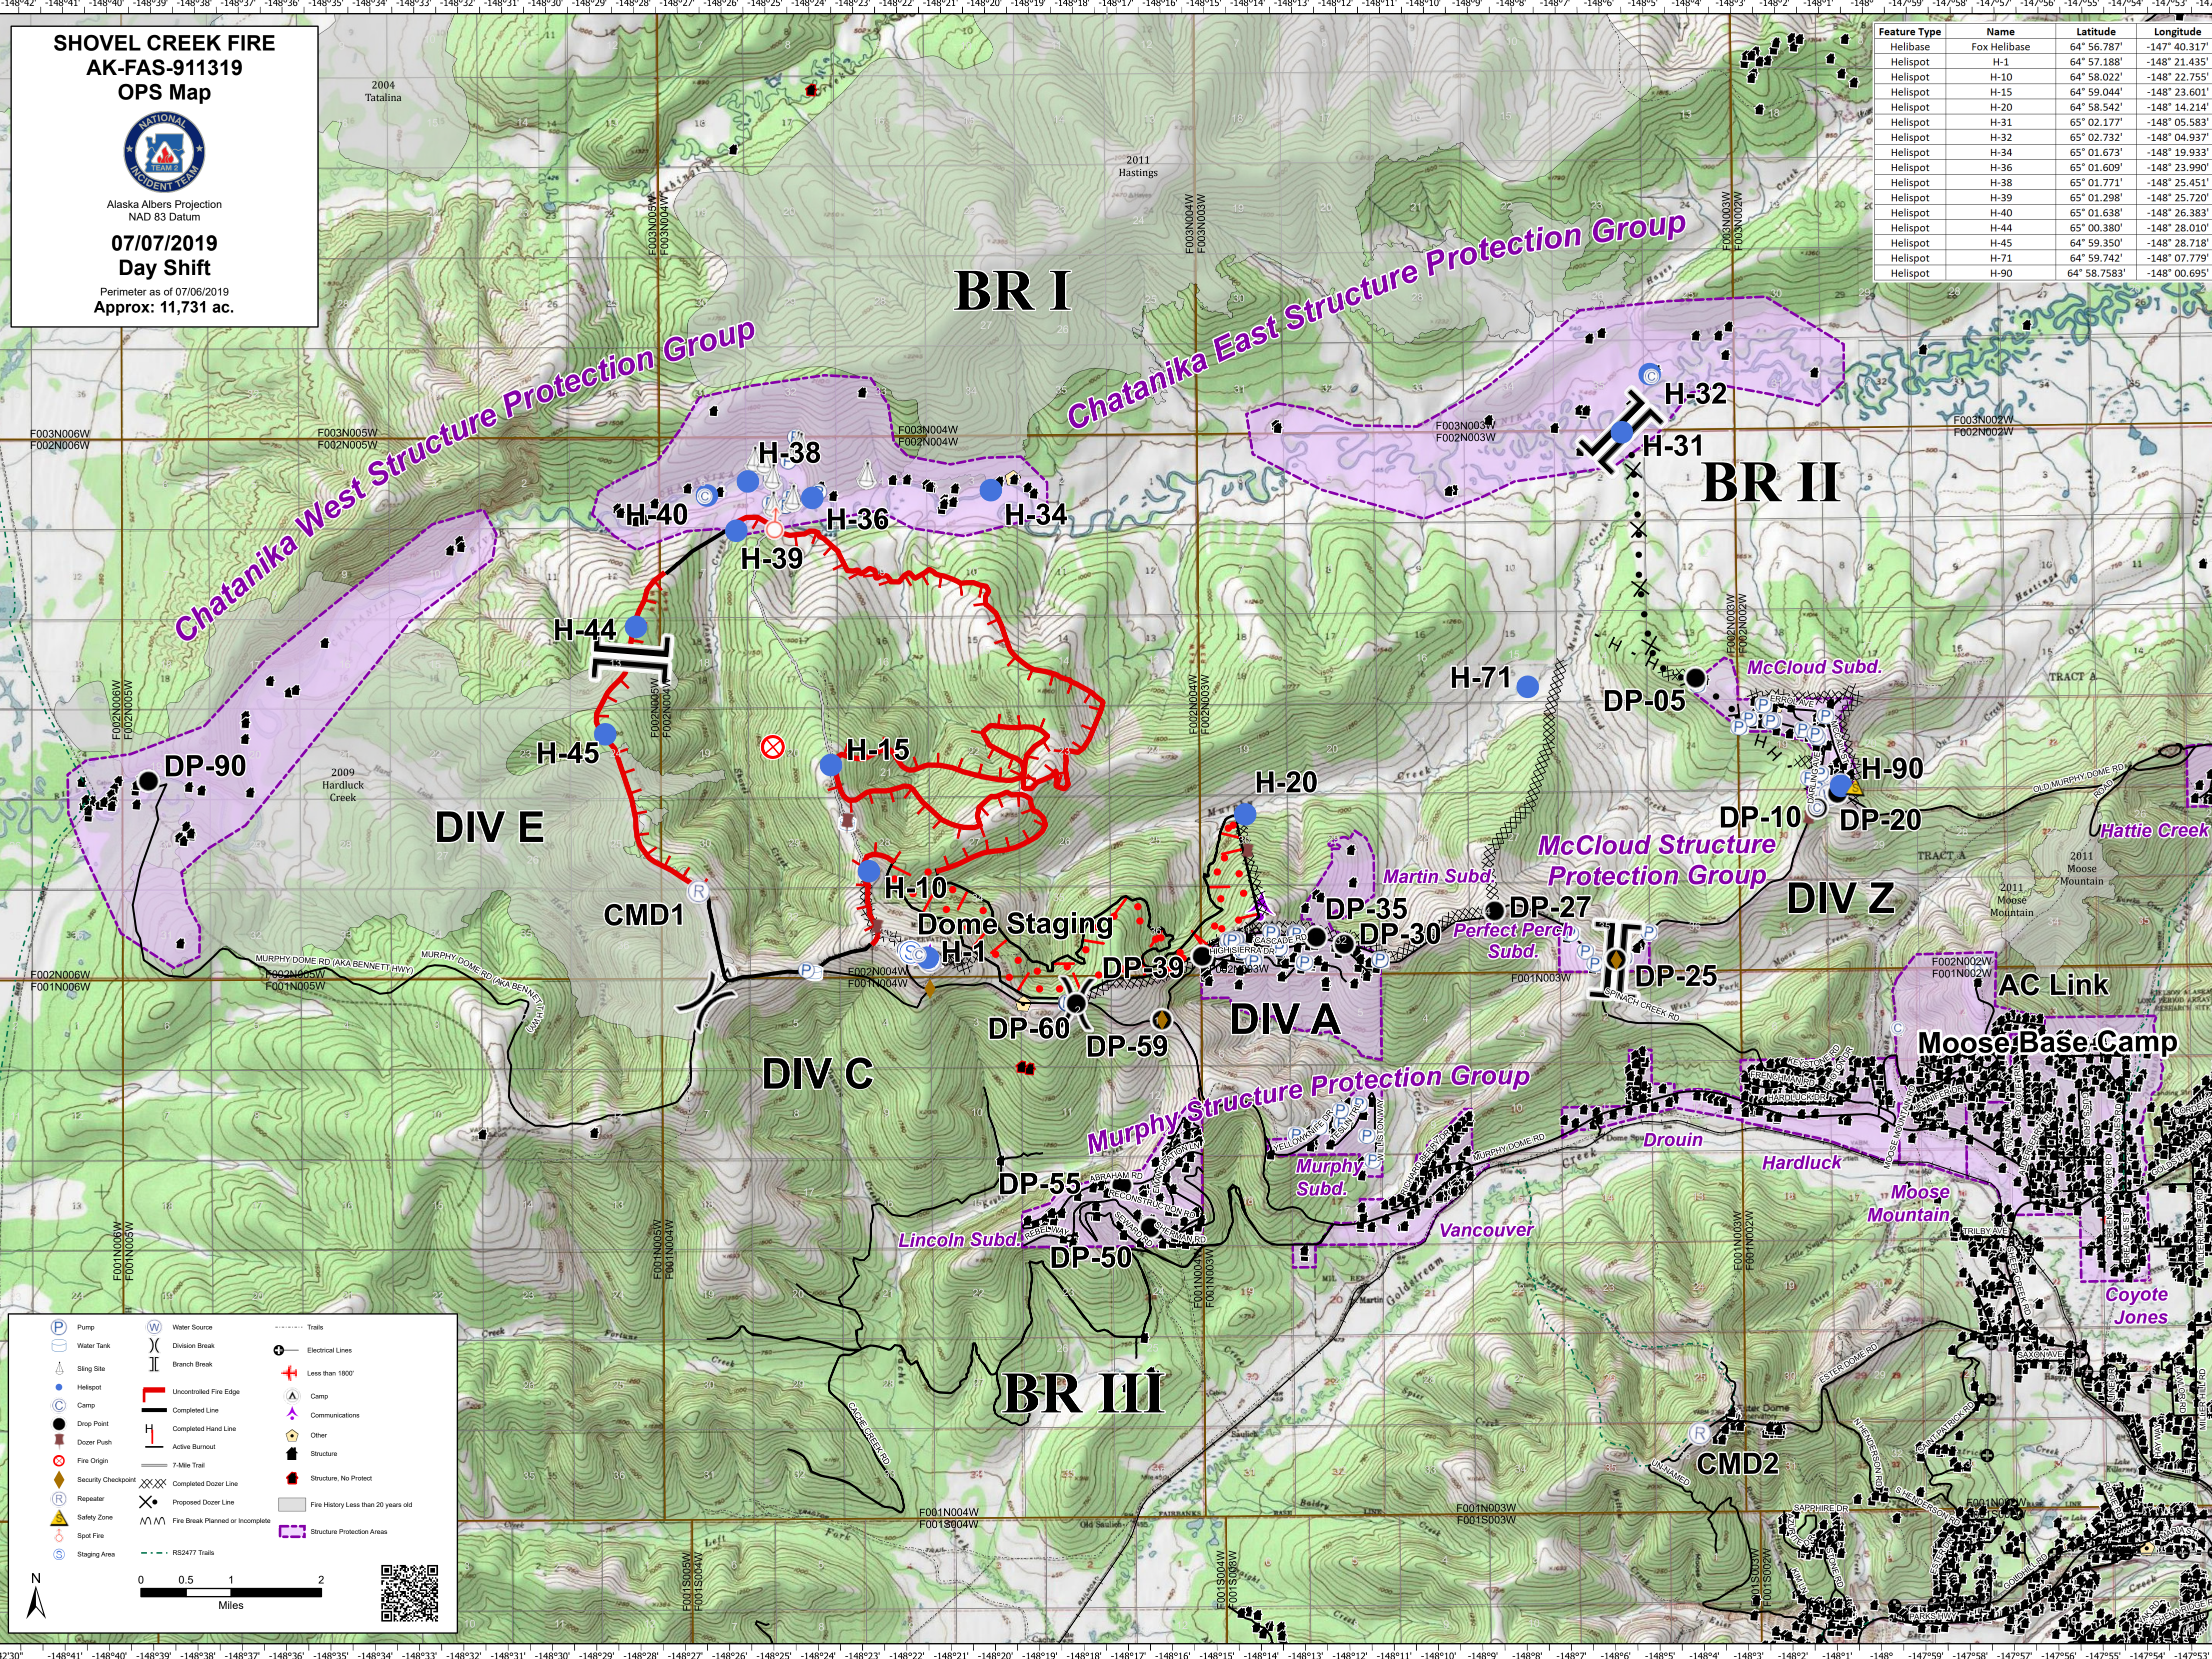

**SHOVEL CREEK FIRE
AK-FAS-911319
OPS Map**

Alaska Albers Projection
NAD 83 Datum

**07/07/2019
Day Shift**

Perimeter as of 07/06/2019
Approx: 11,731 ac.

Feature Type	Name	Latitude	Longitude
Helibase	Fox Helibase	64° 56.787'	-147° 40.317'
Helispot	H-1	64° 57.188'	-148° 21.435'
Helispot	H-10	64° 58.022'	-148° 22.755'
Helispot	H-15	64° 59.044'	-148° 23.601'
Helispot	H-20	64° 58.542'	-148° 14.214'
Helispot	H-31	65° 02.177'	-148° 05.583'
Helispot	H-32	65° 02.732'	-148° 04.937'
Helispot	H-34	65° 01.673'	-148° 19.933'
Helispot	H-36	65° 01.609'	-148° 23.990'
Helispot	H-38	65° 01.771'	-148° 25.451'
Helispot	H-39	65° 01.298'	-148° 25.720'
Helispot	H-40	65° 01.638'	-148° 26.383'
Helispot	H-44	65° 00.380'	-148° 28.010'
Helispot	H-45	64° 59.350'	-148° 28.718'
Helispot	H-71	64° 59.742'	-148° 07.779'
Helispot	H-90	64° 58.7583'	-148° 00.695'

0 0.5 1 2
Miles