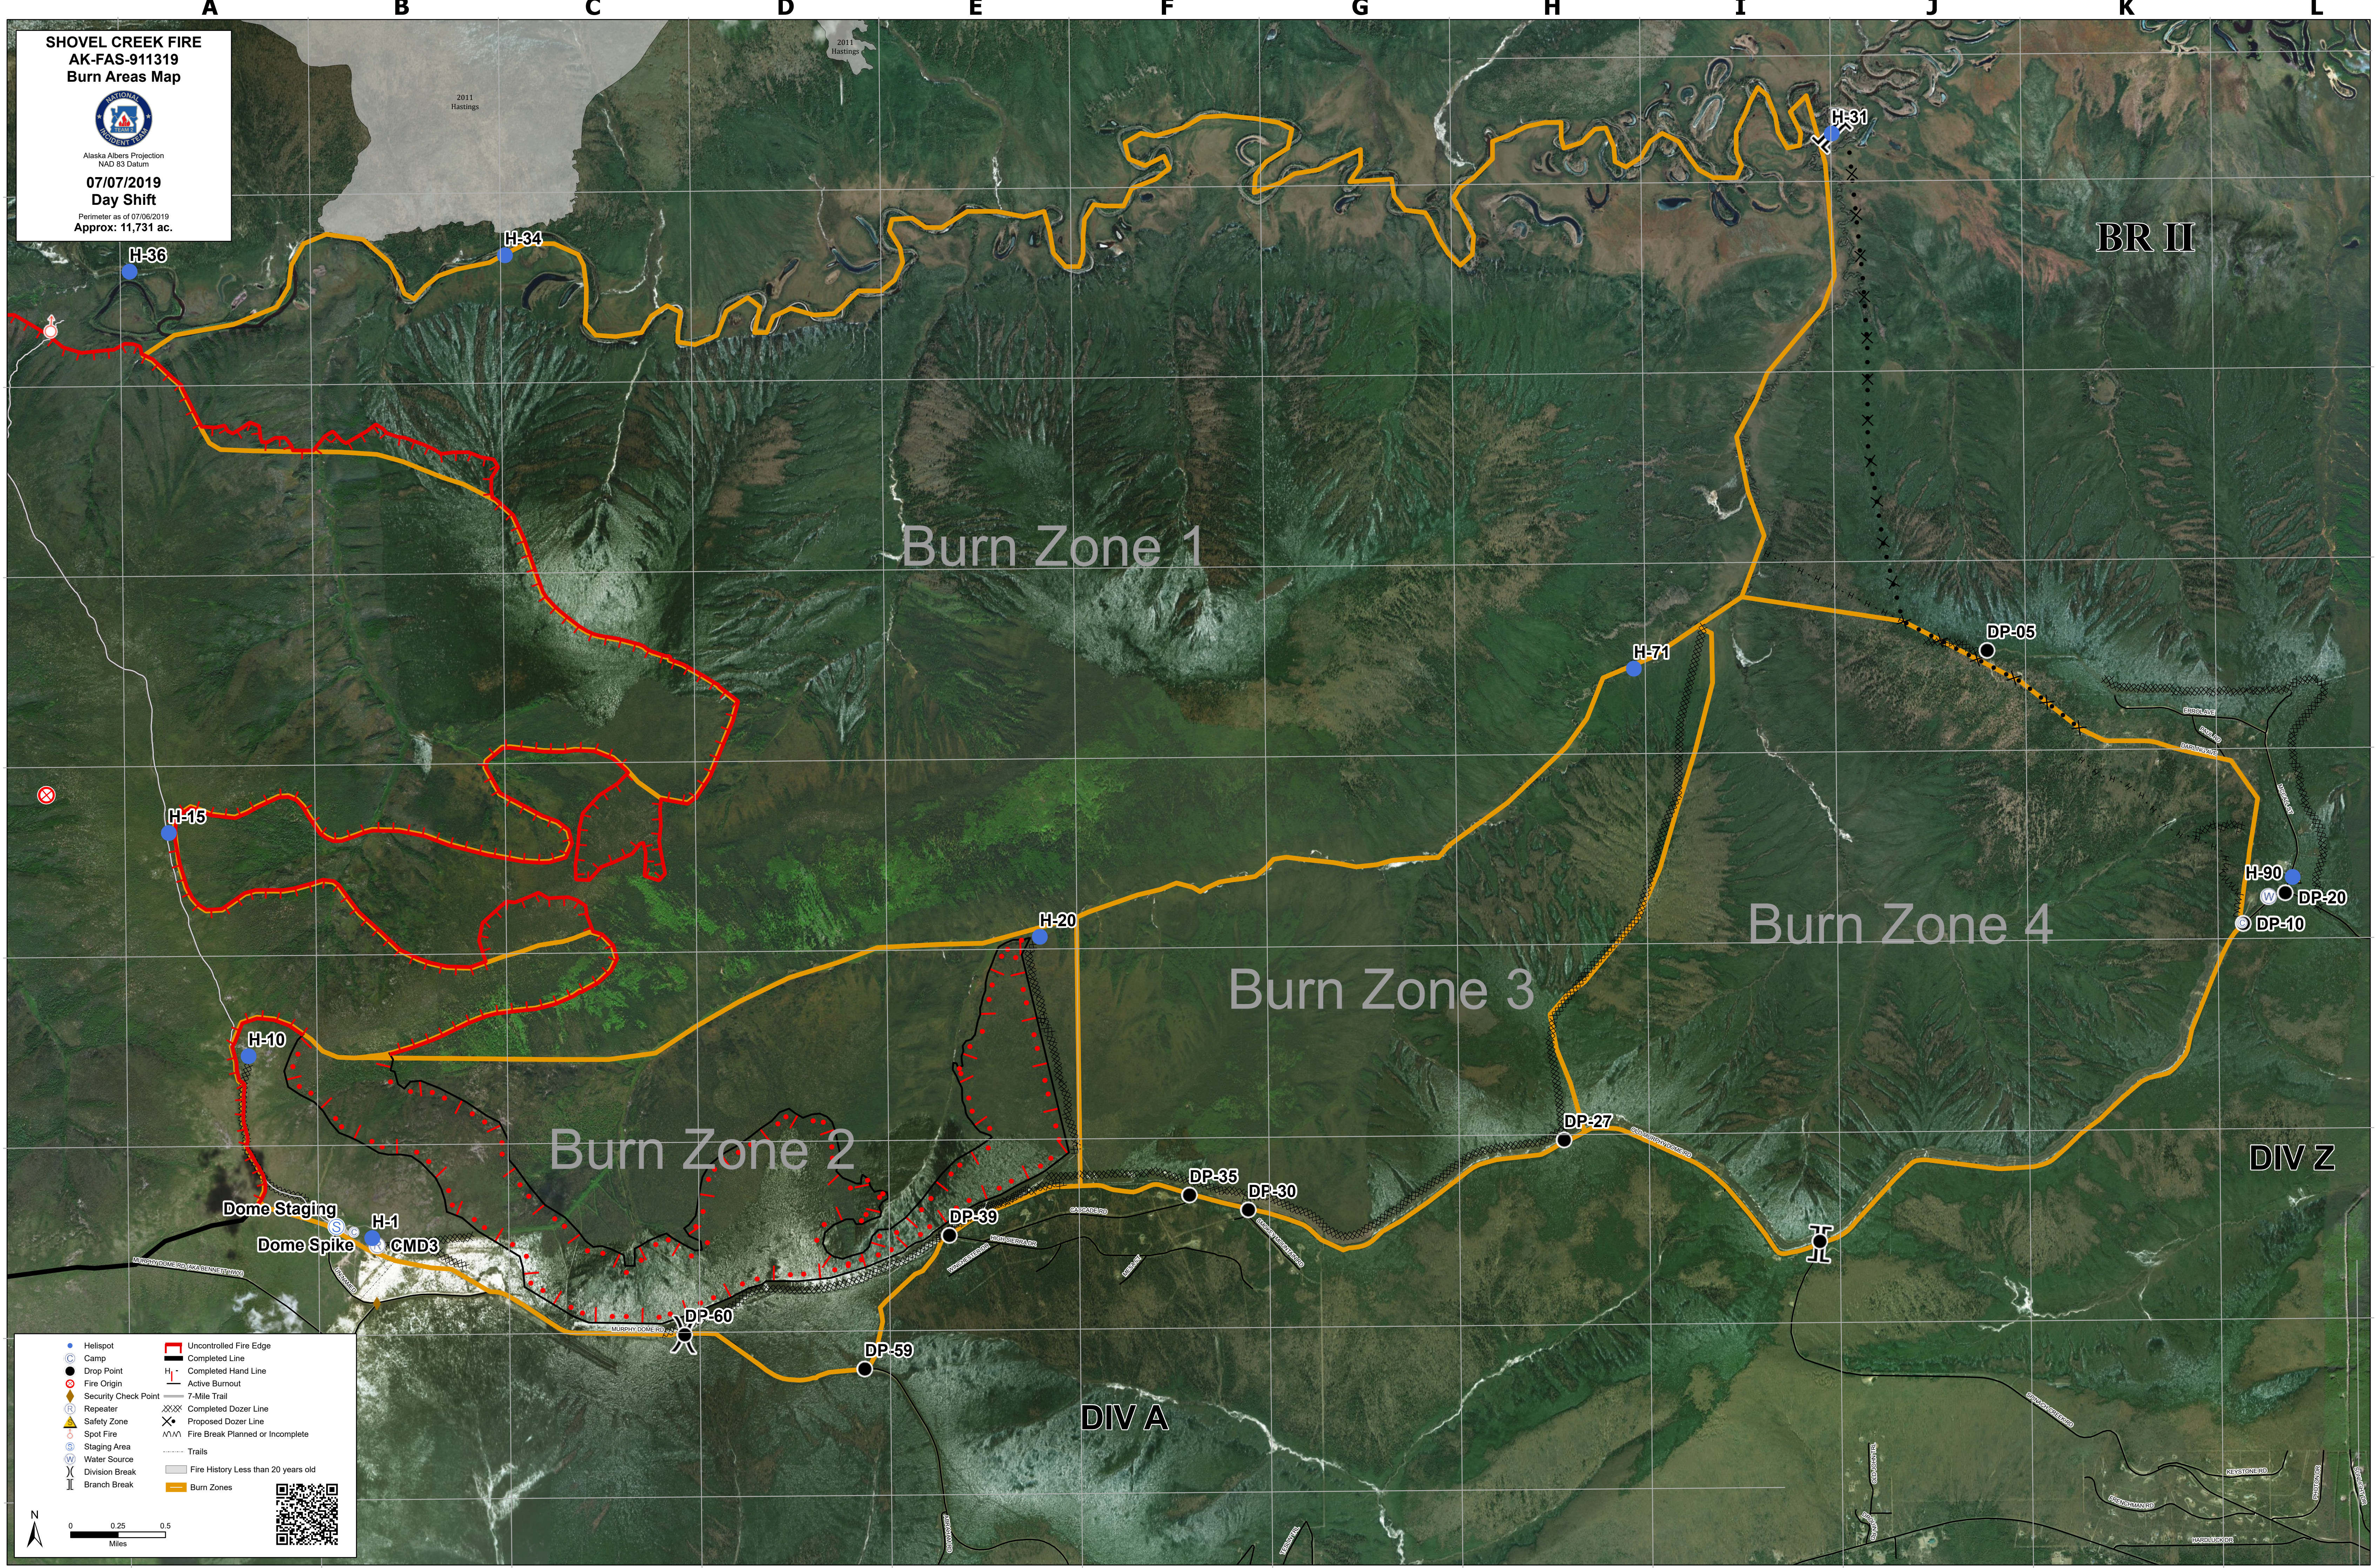

**SHOVEL CREEK FIRE
AK-FAS-911319
Burn Areas Map**

Alaska Albers Projection
NAD 83 Datum
**07/07/2019
Day Shift**
Perimeter as of 07/06/2019
Approx: 11,731 ac.

	Helispot		Uncontrolled Fire Edge
	Camp		Completed Line
	Drop Point		Completed Hand Line
	Fire Origin		Active Burnout
	Security Check Point		7-Mile Trail
	Repeater		Completed Dozer Line
	Safety Zone		Proposed Dozer Line
	Spot Fire		Fire Break Planned or Incomplete
	Staging Area		Trails
	Water Source		Fire History Less than 20 years old
	Division Break		Burn Zones
	Branch Break		