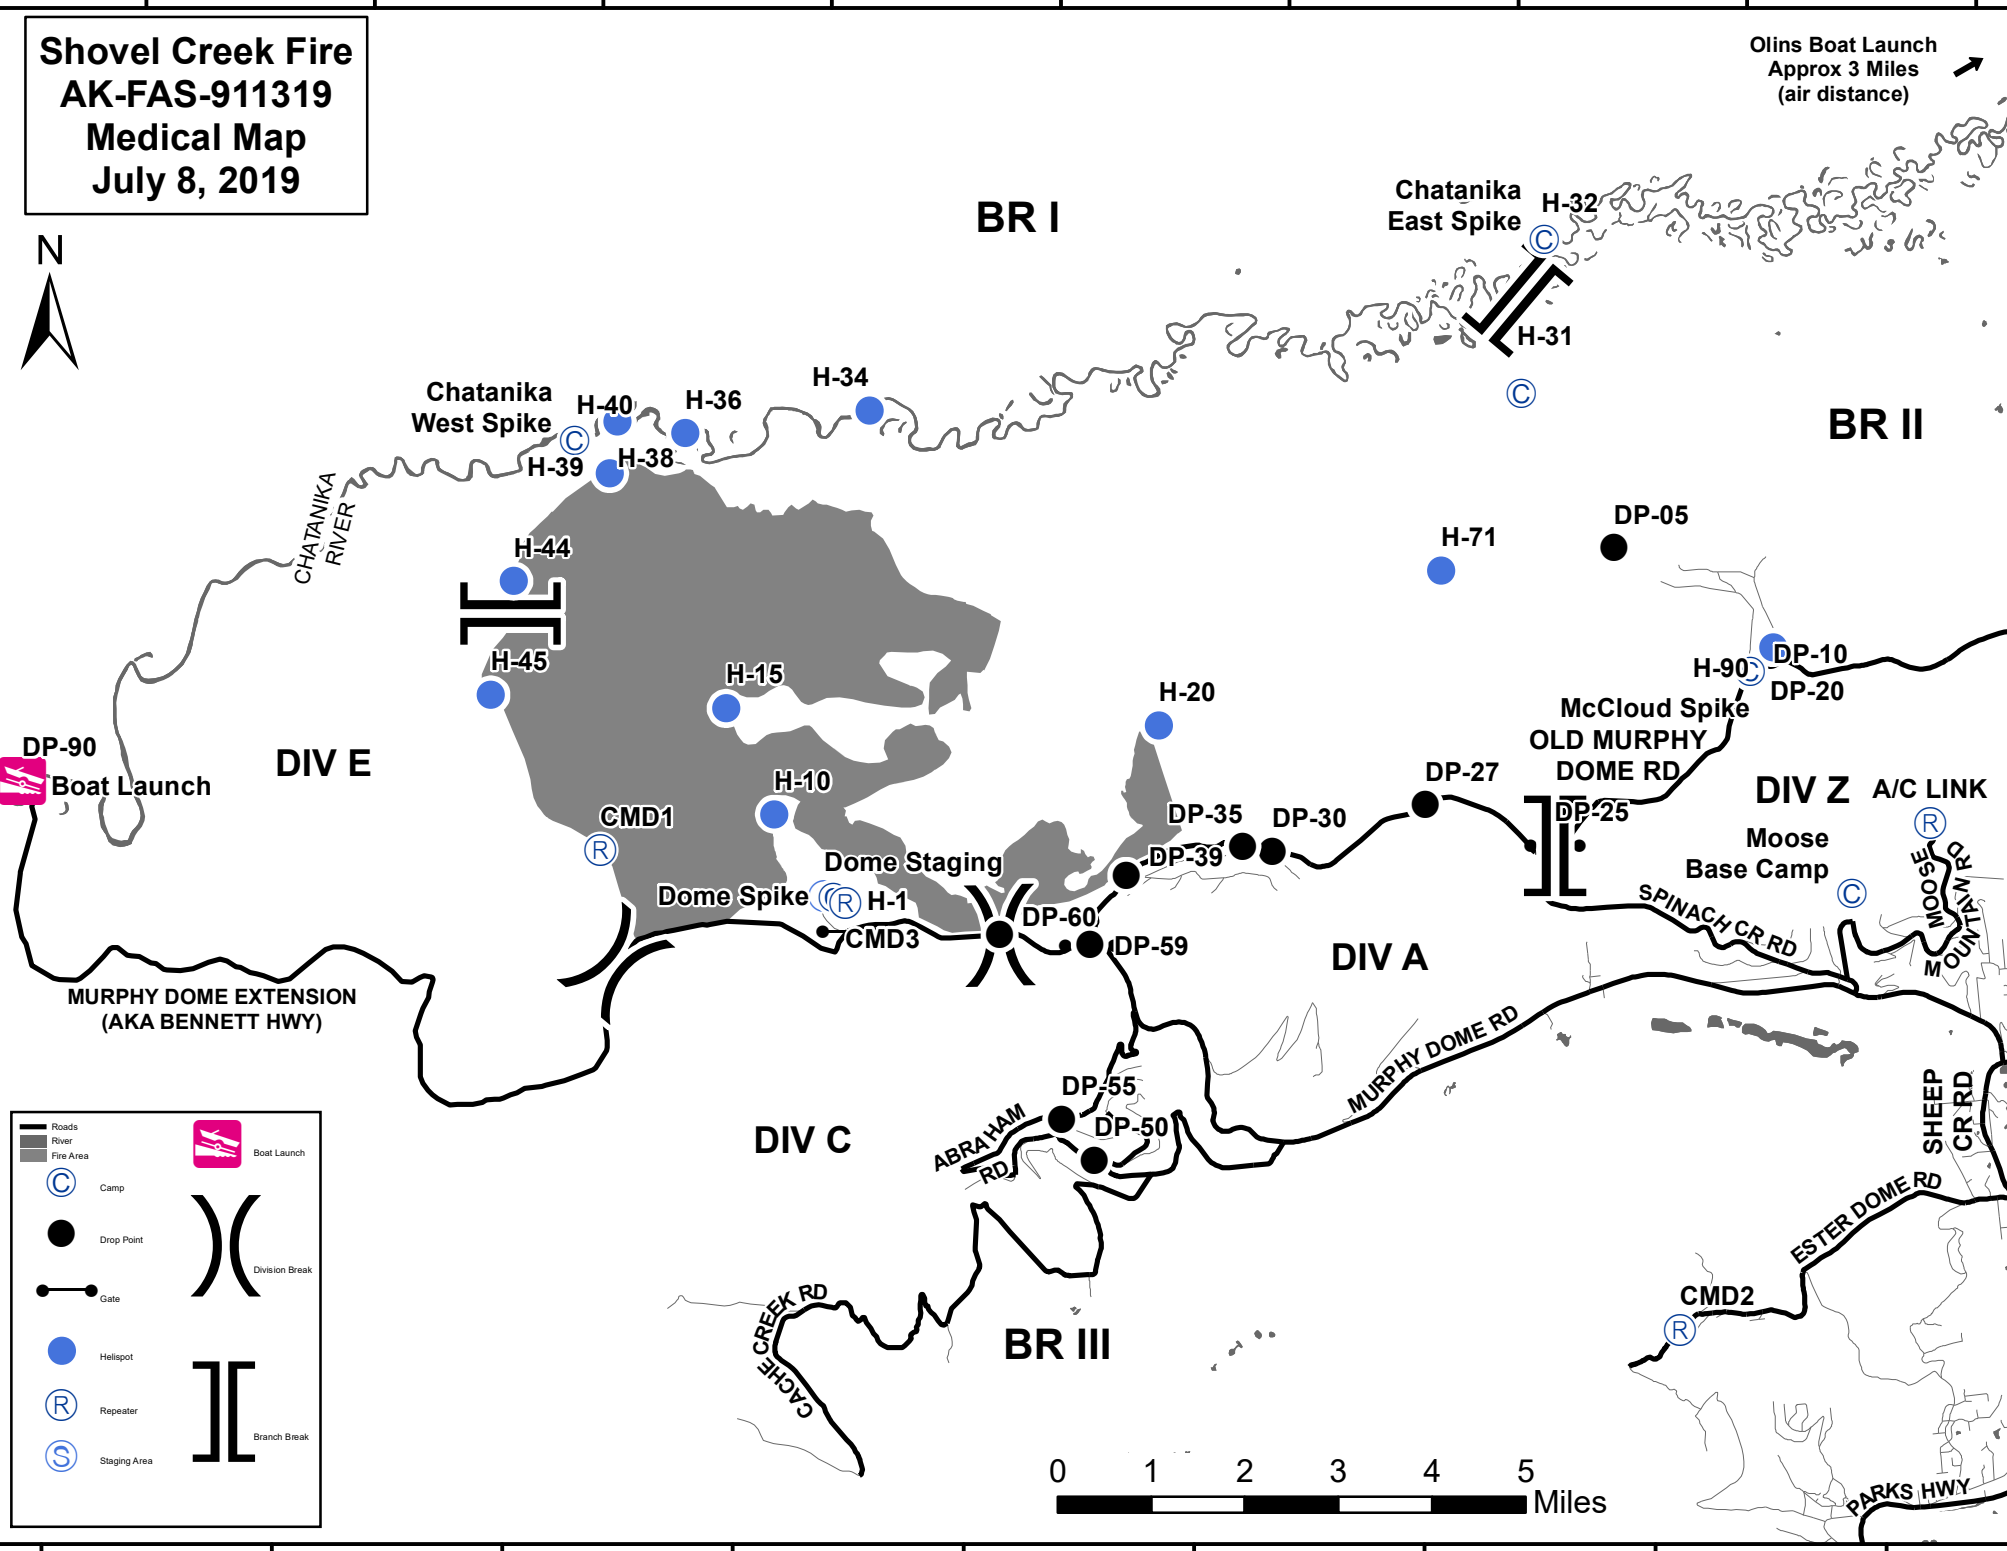

**Shovel Creek Fire  
AK-FAS-911319  
Medical Map  
July 8, 2019**

Olins Boat Launch  
Approx 3 Miles  
(air distance)

	Roads		Boat Launch
	River		Division Break
	Fire Area		Camp
	Drop Point		Hellsport
	Gate		Repeater
	Staging Area		Branch Break