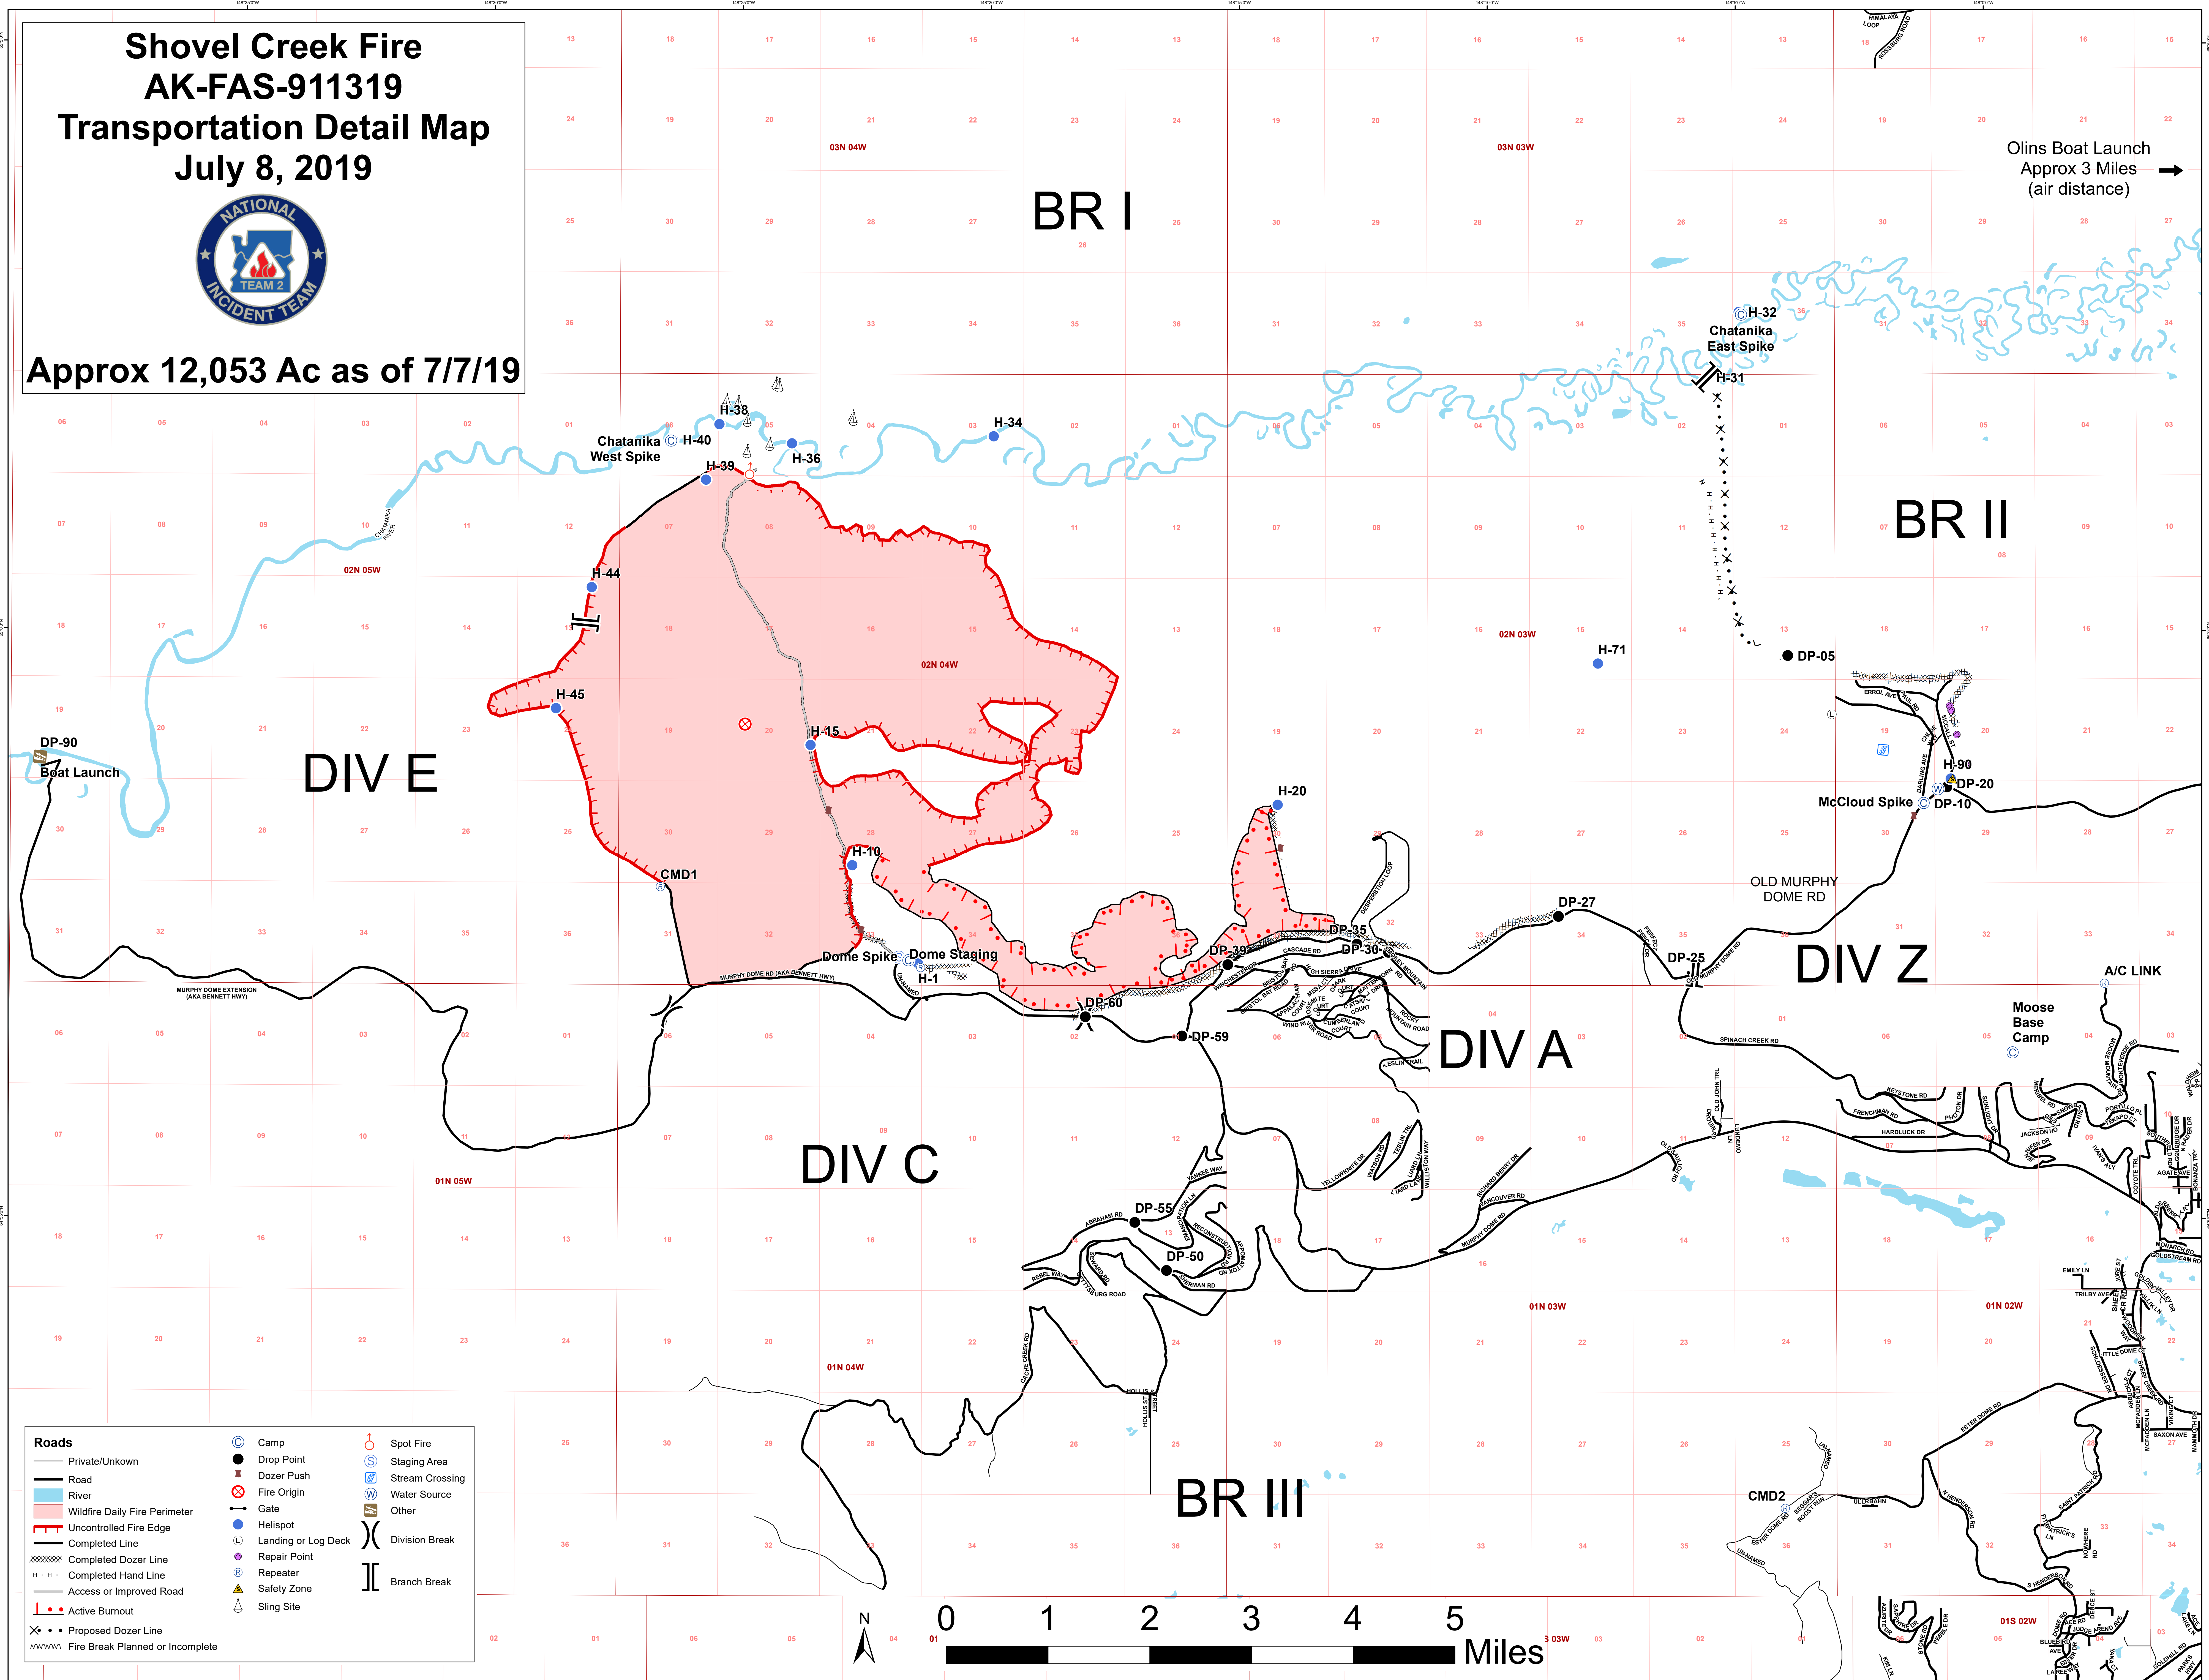

Shovel Creek Fire AK-FAS-911319 Transportation Detail Map July 8, 2019

Approx 12,053 Ac as of 7/7/19

Olins Boat Launch
Approx 3 Miles
(air distance) →

Roads	Other	Spot Fire
Private/Unknown	Camp	Spot Fire
Road	Drop Point	Staging Area
Wildfire Daily Fire Perimeter	Dozer Push	Stream Crossing
Uncontrolled Fire Edge	Fire Origin	Water Source
Completed Line	Gate	Other
Completed Dozer Line	Helispot	Division Break
Completed Hand Line	Landing or Log Deck	Branch Break
Access or Improved Road	Repair Point	
Active Burnout	Repeater	
Proposed Dozer Line	Safety Zone	
Fire Break Planned or Incomplete	Sling Site	