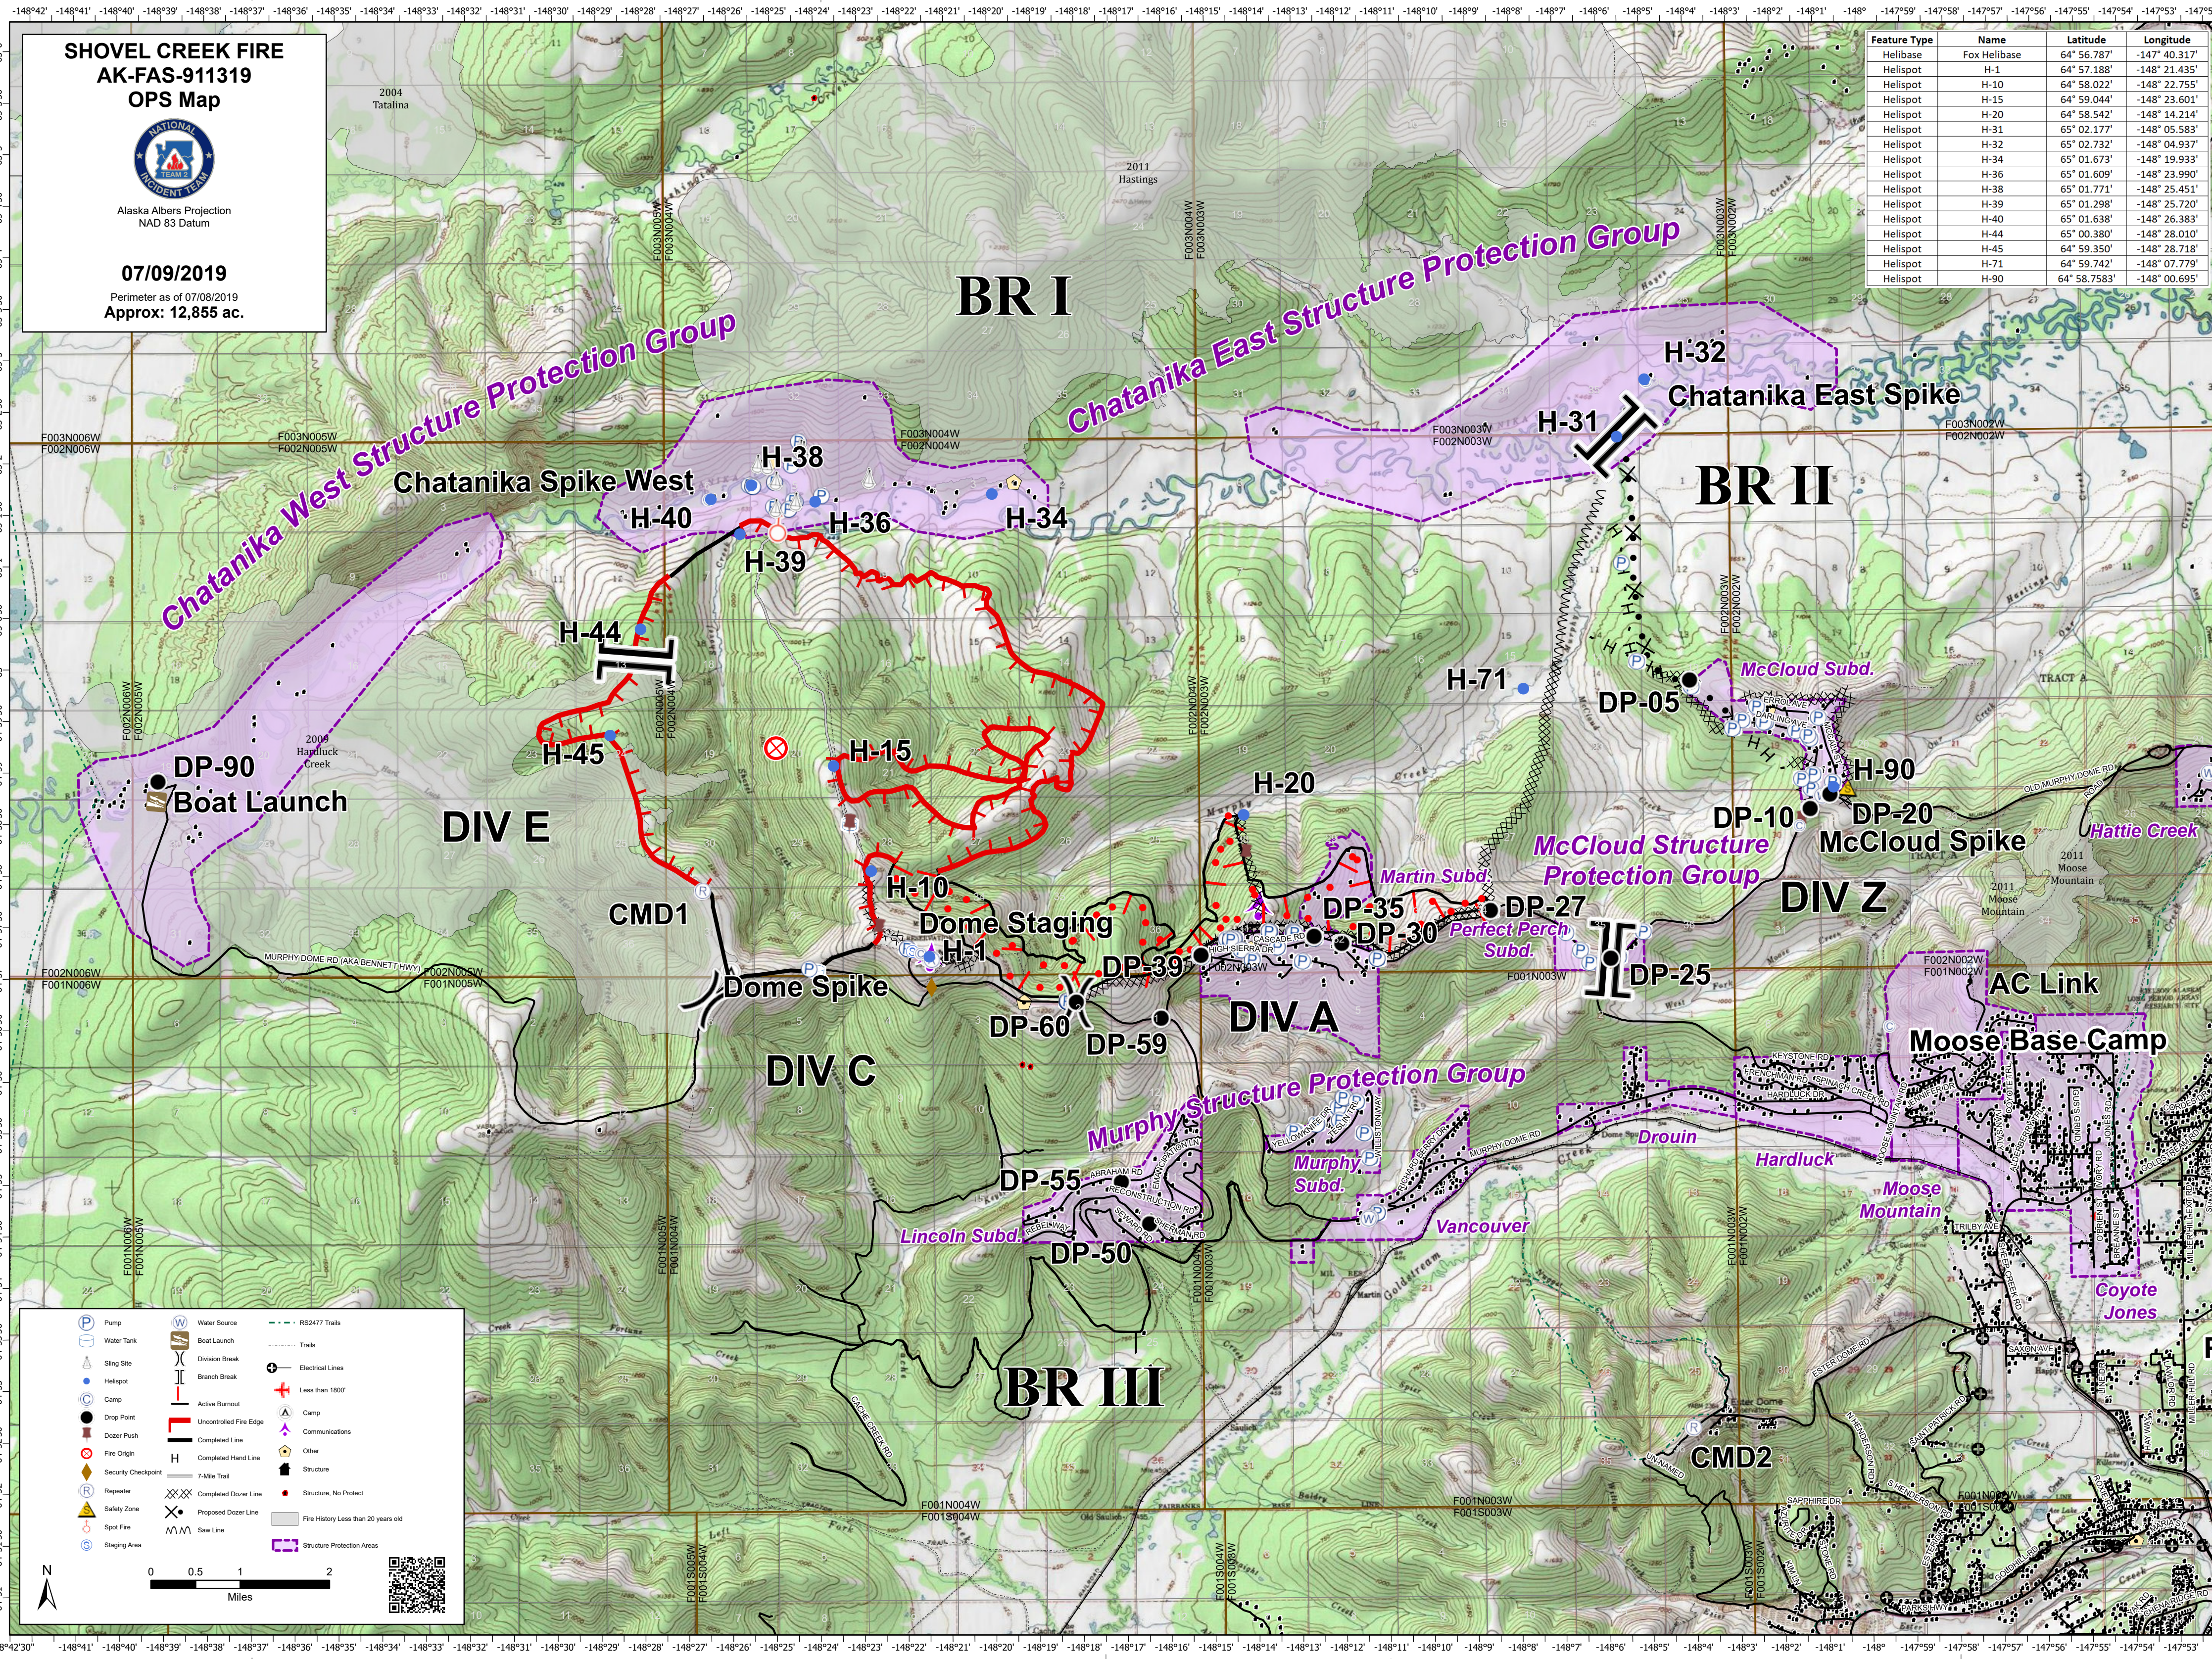

**SHOVEL CREEK FIRE
AK-FAS-911319
OPS Map**

Alaska Albers Projection
NAD 83 Datum

07/09/2019

Perimeter as of 07/08/2019
Approx: 12,855 ac.

Feature Type	Name	Latitude	Longitude
Helibase	Fox Helibase	64° 56.787'	-147° 40.317'
Helispot	H-1	64° 57.188'	-148° 21.435'
Helispot	H-10	64° 58.022'	-148° 22.755'
Helispot	H-15	64° 59.044'	-148° 23.601'
Helispot	H-20	64° 58.542'	-148° 14.214'
Helispot	H-31	65° 02.177'	-148° 05.583'
Helispot	H-32	65° 02.732'	-148° 04.937'
Helispot	H-34	65° 01.673'	-148° 19.933'
Helispot	H-36	65° 01.609'	-148° 23.990'
Helispot	H-38	65° 01.771'	-148° 25.451'
Helispot	H-39	65° 01.298'	-148° 25.720'
Helispot	H-40	65° 01.638'	-148° 26.383'
Helispot	H-44	65° 00.380'	-148° 28.010'
Helispot	H-45	64° 59.350'	-148° 28.718'
Helispot	H-71	64° 59.742'	-148° 07.779'
Helispot	H-90	64° 58.7583'	-148° 00.695'

0 0.5 1 2 Miles