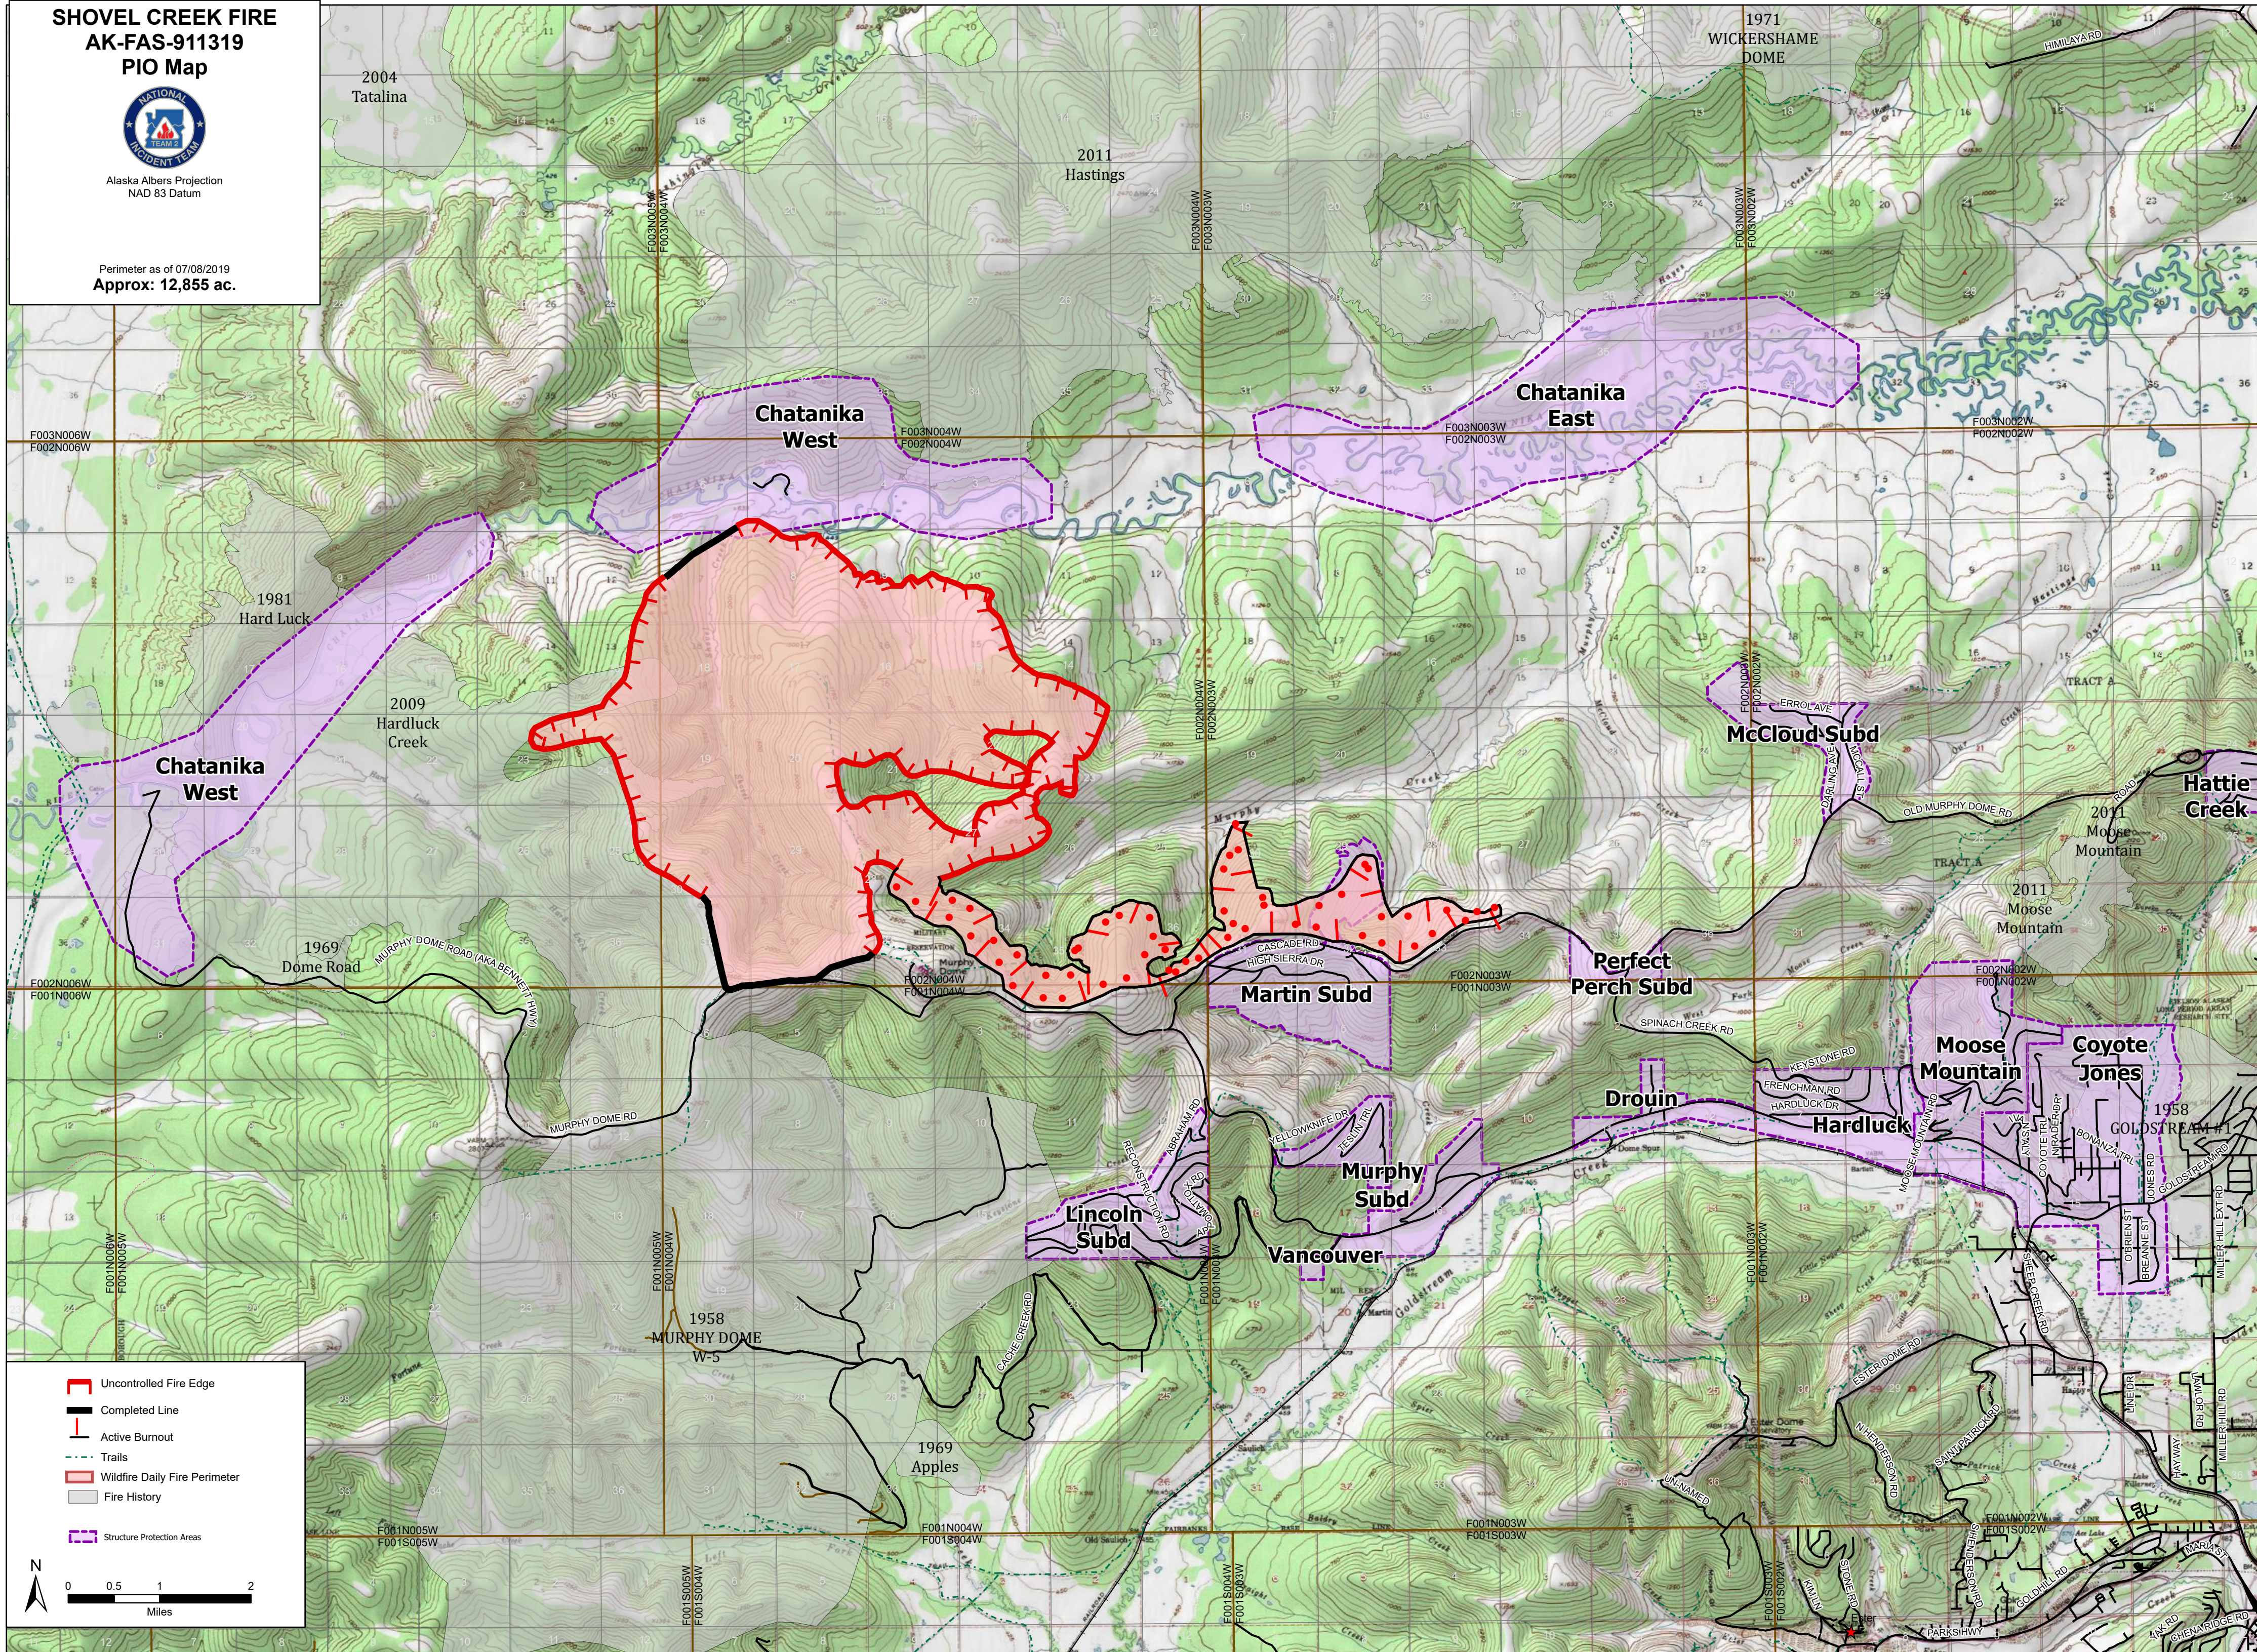

SHOVEL CREEK FIRE
AK-FAS-911319
PIO Map

Alaska Albers Projection
 NAD 83 Datum

Perimeter as of 07/08/2019
 Approx: 12,855 ac.

- Uncontrolled Fire Edge
- Completed Line
- Active Burnout
- Trails
- Wildfire Daily Fire Perimeter
- Fire History
- Structure Protection Areas

0 0.5 1 2
 Miles