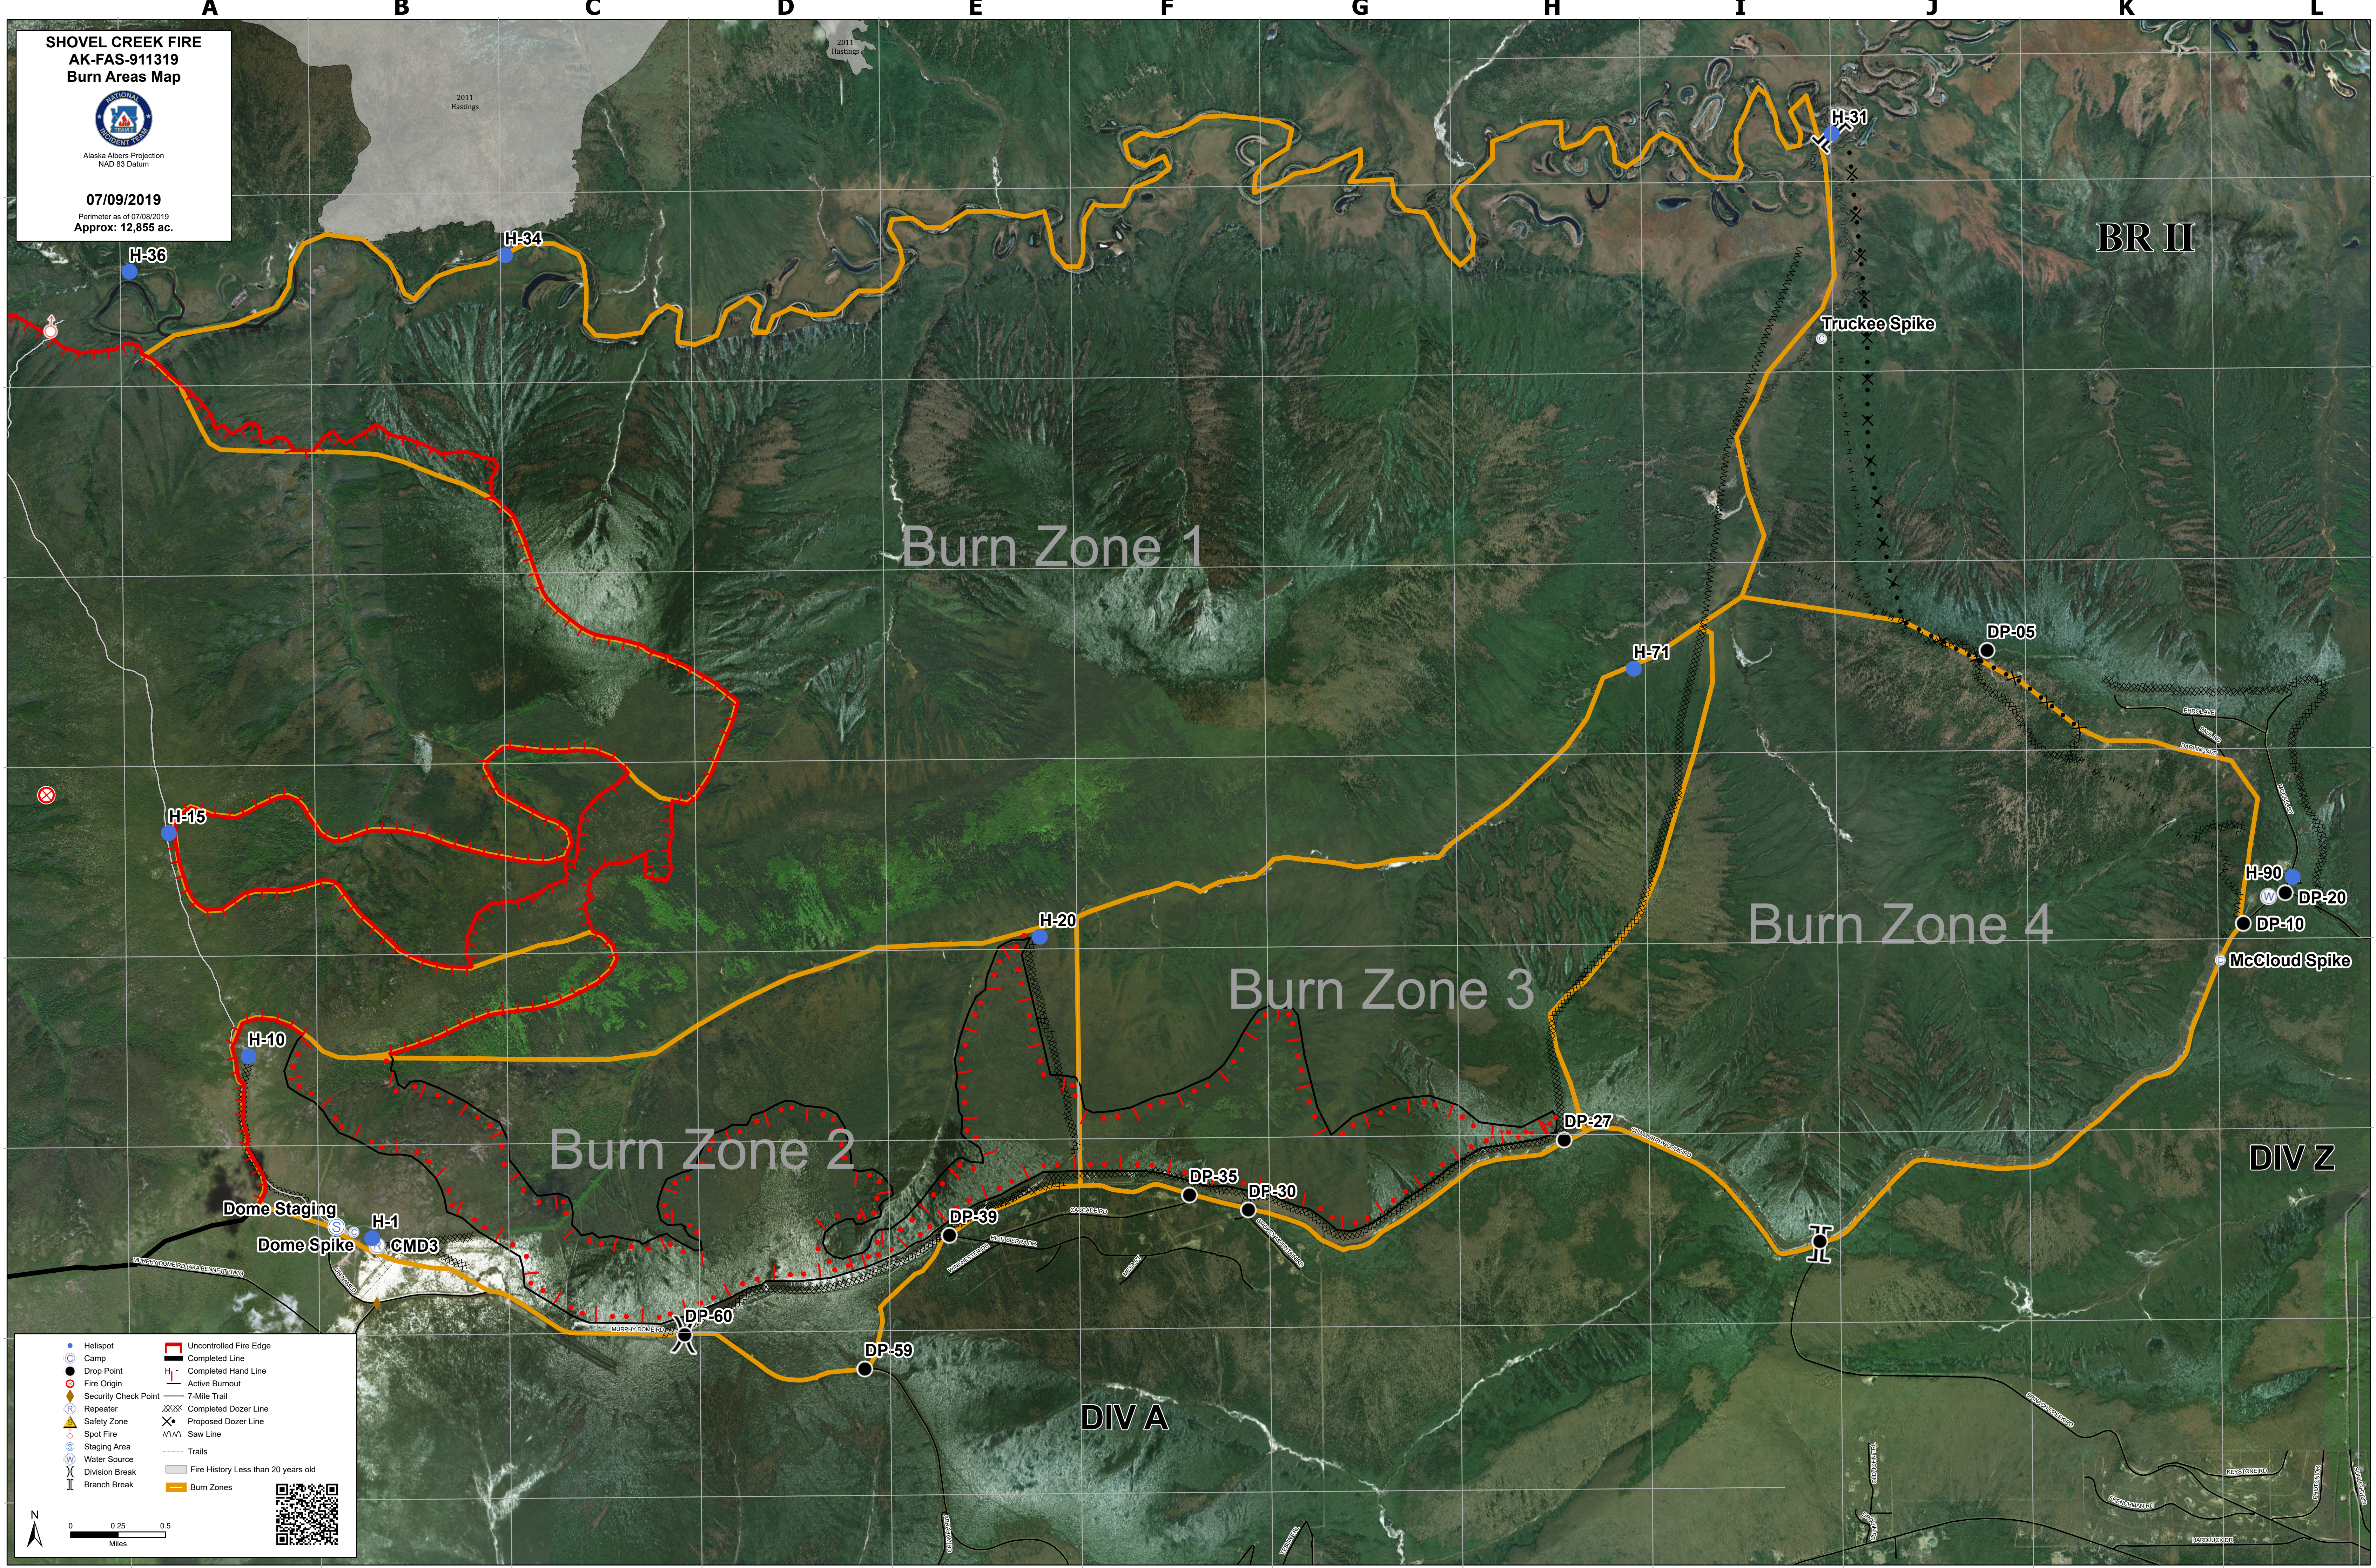

**SHOVEL CREEK FIRE  
AK-FAS-911319  
Burn Areas Map**

Alaska Albers Projection  
NAD 83 Datum

07/09/2019

Perimeter as of 07/08/2019  
Approx: 12,855 ac.

0 0.25 0.5  
Miles