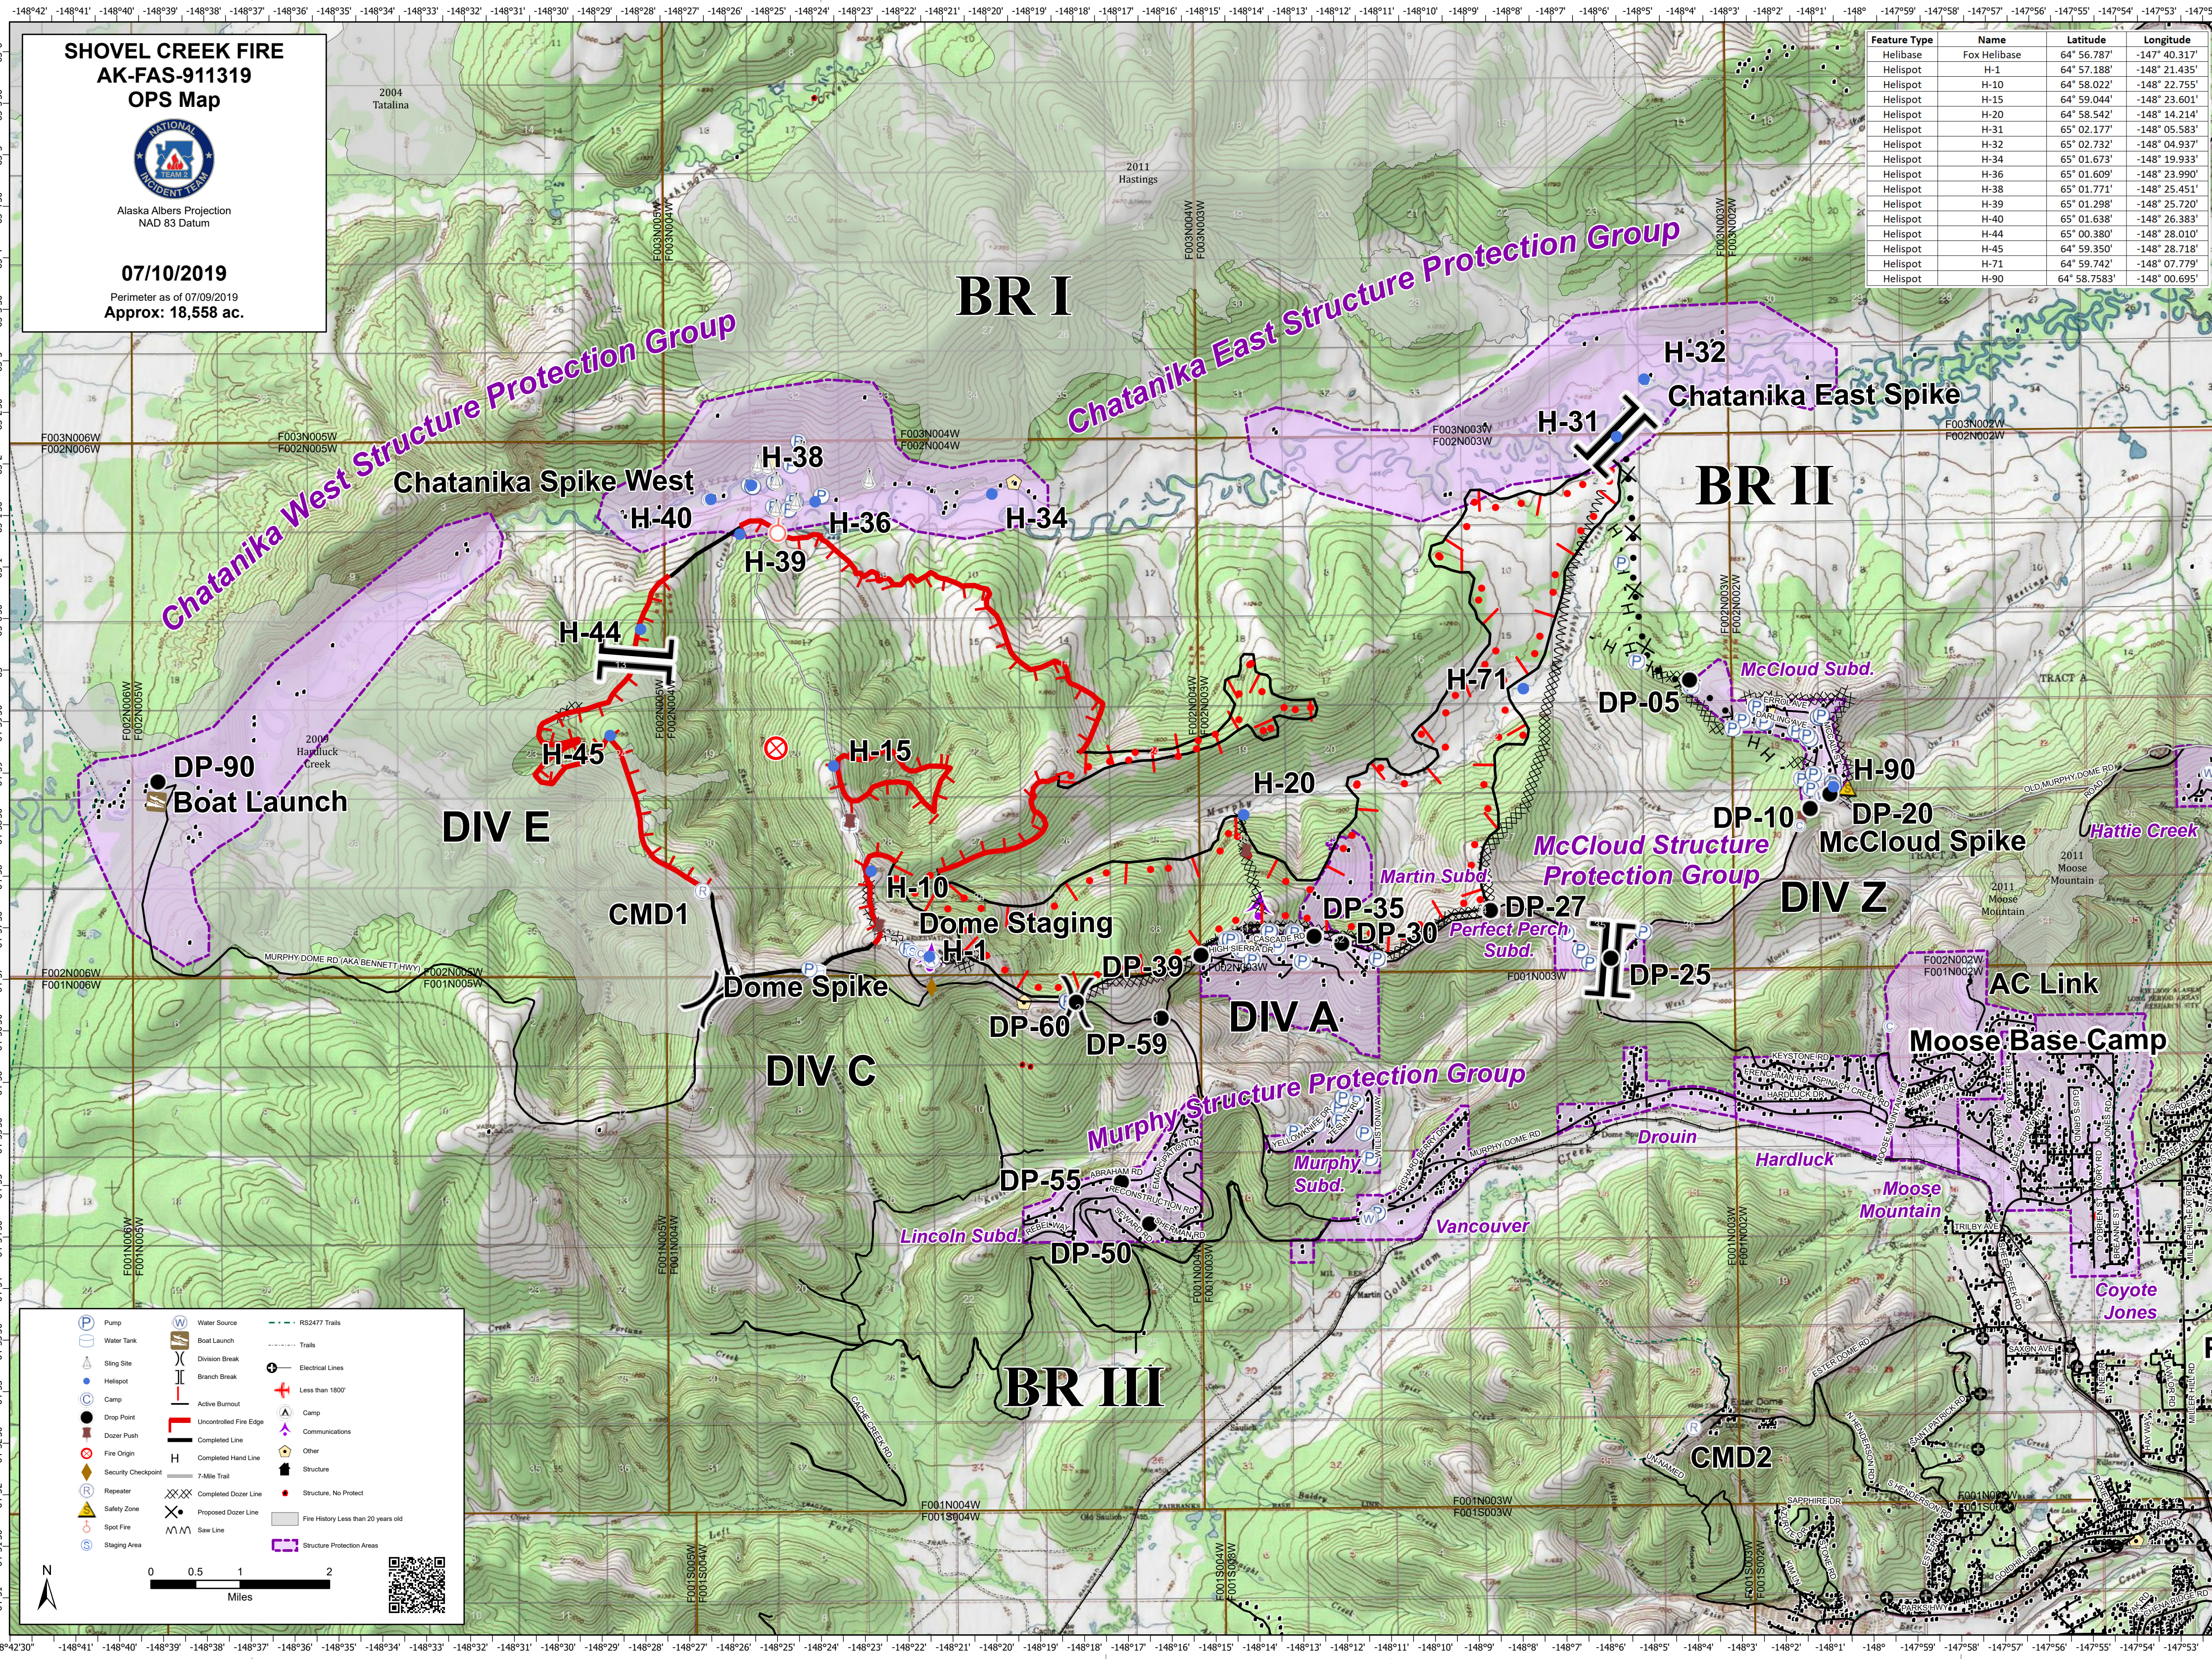

**SHOVEL CREEK FIRE
AK-FAS-911319
OPS Map**

Alaska Albers Projection
NAD 83 Datum

07/10/2019

Perimeter as of 07/09/2019
Approx: 18,558 ac.

Feature Type	Name	Latitude	Longitude
Helibase	Fox Helibase	64° 56.787'	-147° 40.317'
Helispot	H-1	64° 57.188'	-148° 21.435'
Helispot	H-10	64° 58.022'	-148° 22.755'
Helispot	H-15	64° 59.044'	-148° 23.601'
Helispot	H-20	64° 58.542'	-148° 14.214'
Helispot	H-31	65° 02.177'	-148° 05.583'
Helispot	H-32	65° 02.732'	-148° 04.937'
Helispot	H-34	65° 01.673'	-148° 19.933'
Helispot	H-36	65° 01.609'	-148° 23.990'
Helispot	H-38	65° 01.771'	-148° 25.451'
Helispot	H-39	65° 01.298'	-148° 25.720'
Helispot	H-40	65° 01.638'	-148° 26.383'
Helispot	H-44	65° 00.380'	-148° 28.010'
Helispot	H-45	64° 59.350'	-148° 28.718'
Helispot	H-71	64° 59.742'	-148° 07.779'
Helispot	H-90	64° 58.7583'	-148° 00.695'

0 0.5 1 2 Miles