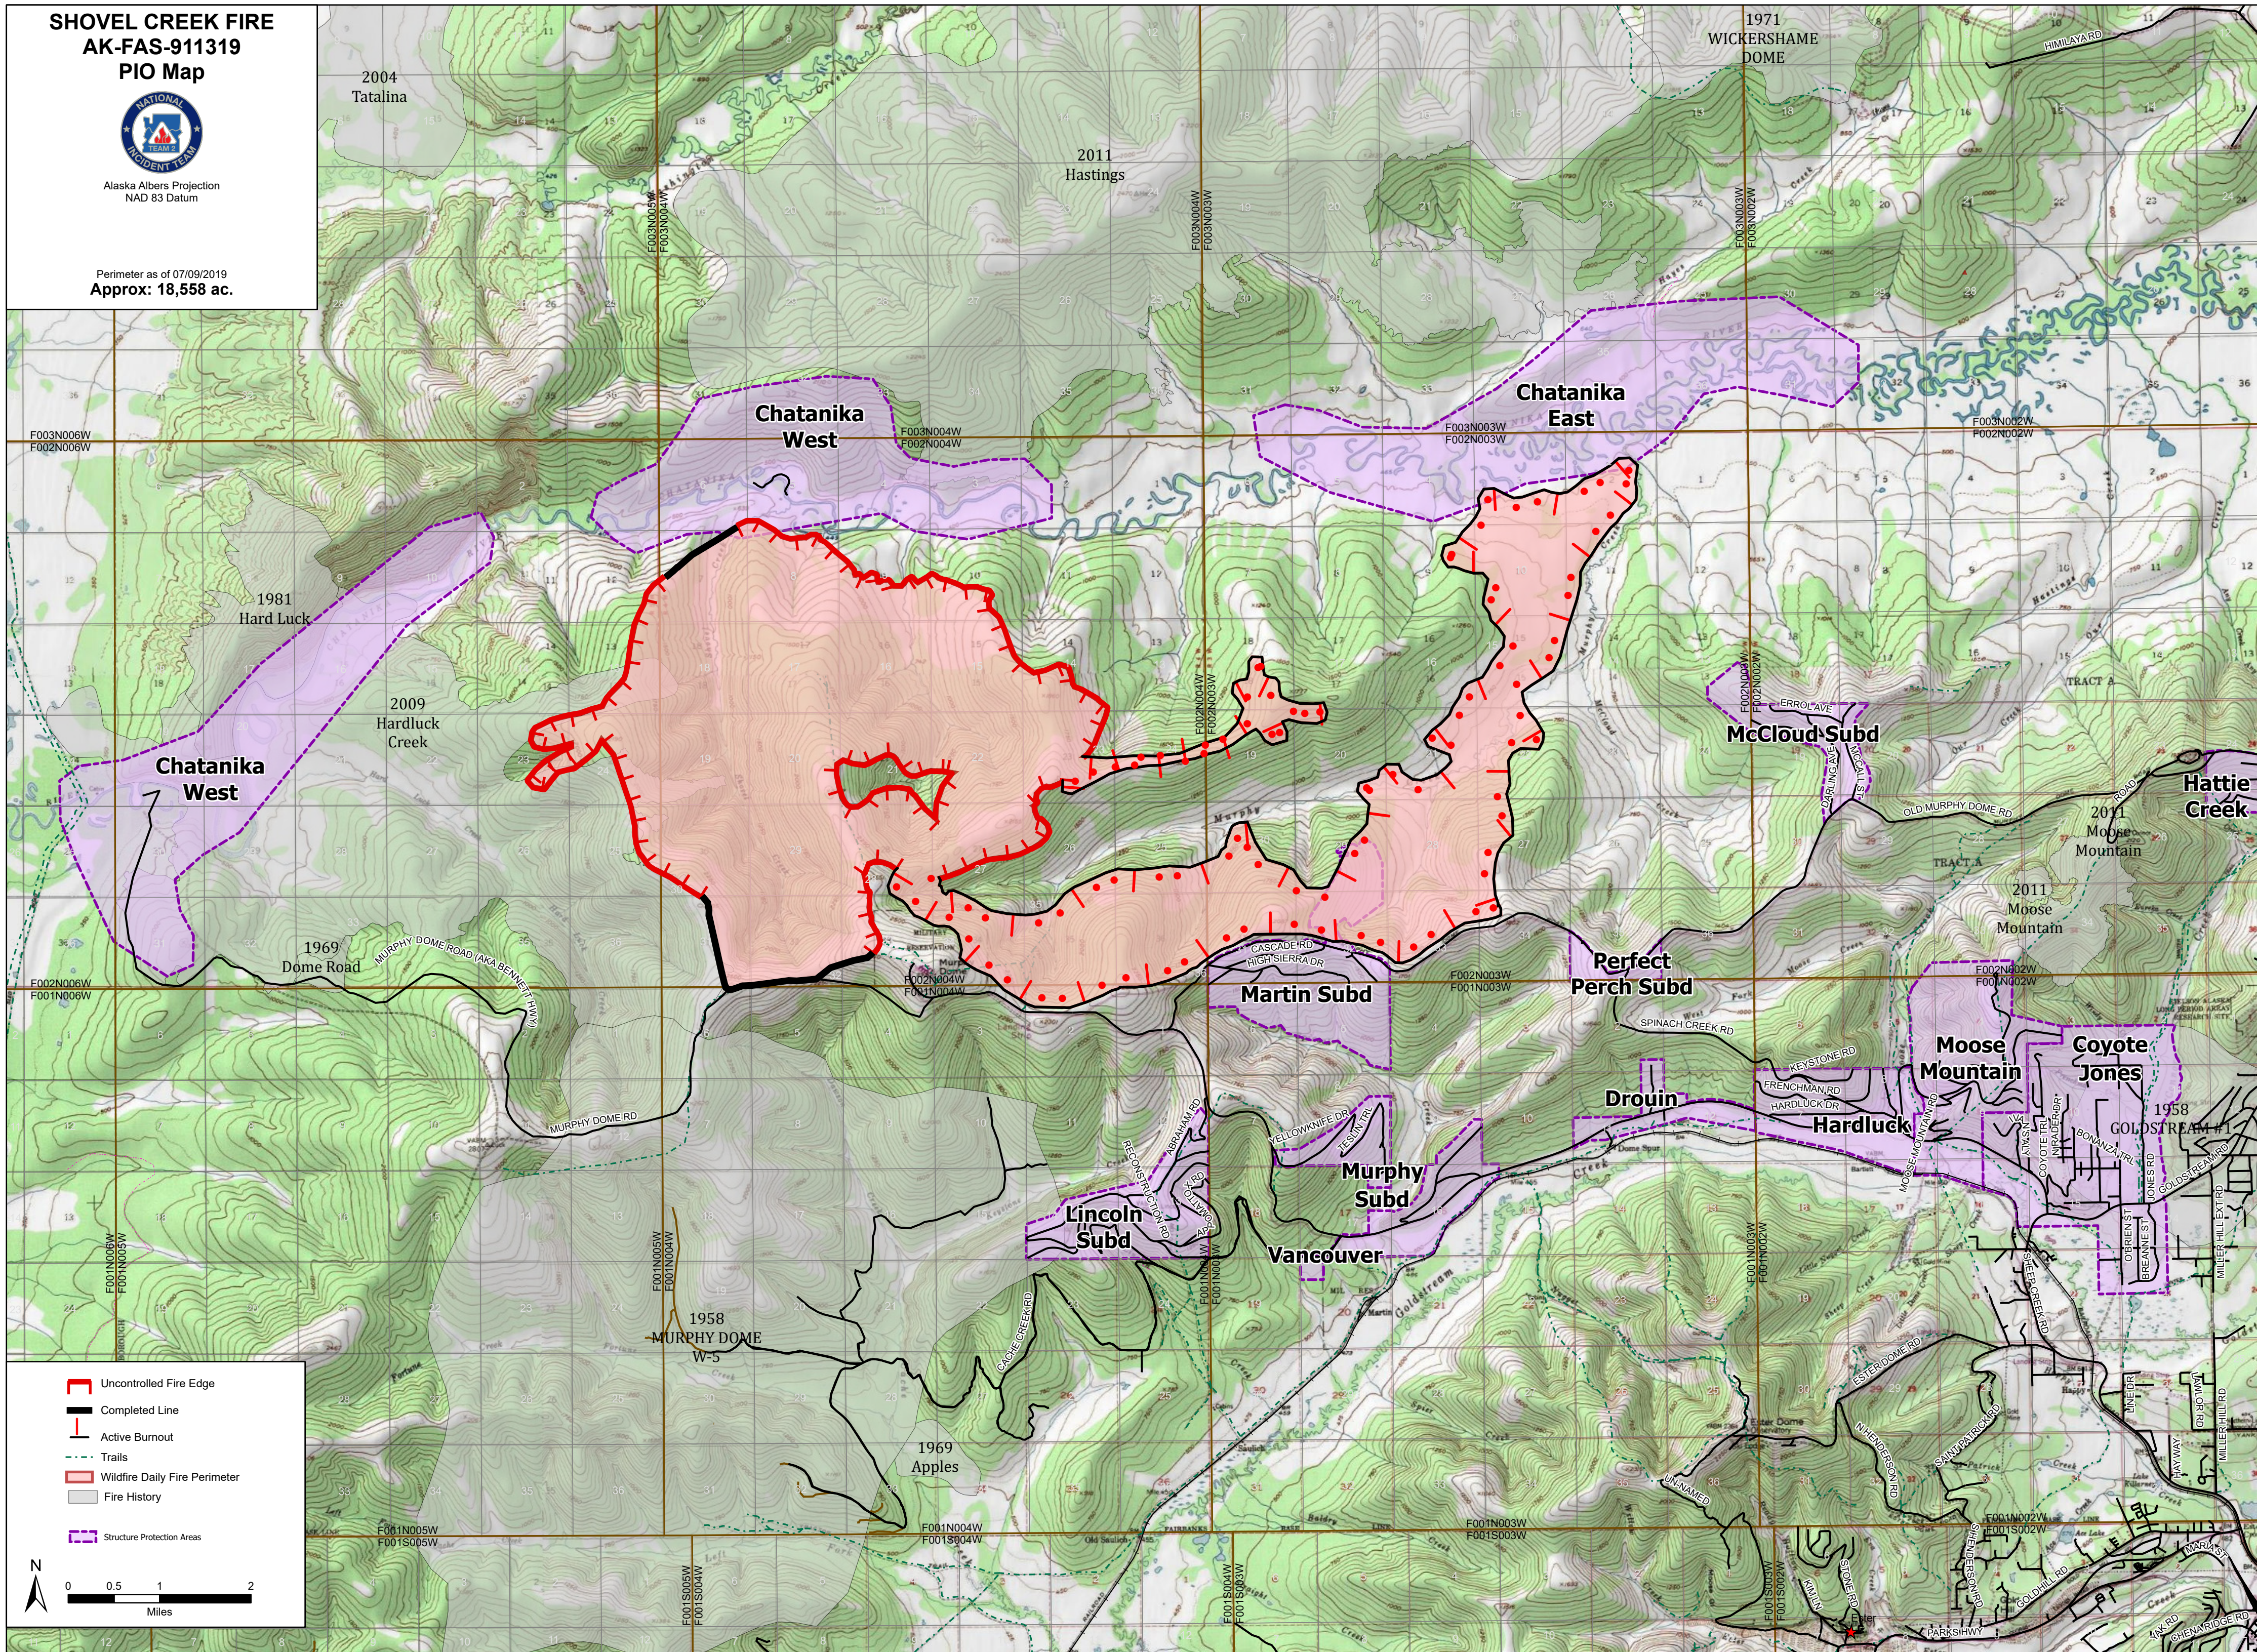

SHOVEL CREEK FIRE
AK-FAS-911319
PIO Map

Alaska Albers Projection
NAD 83 Datum

Perimeter as of 07/09/2019
Approx: 18,558 ac.

- Uncontrolled Fire Edge
- Completed Line
- Active Burnout
- Trails
- Wildfire Daily Fire Perimeter
- Fire History
- Structure Protection Areas