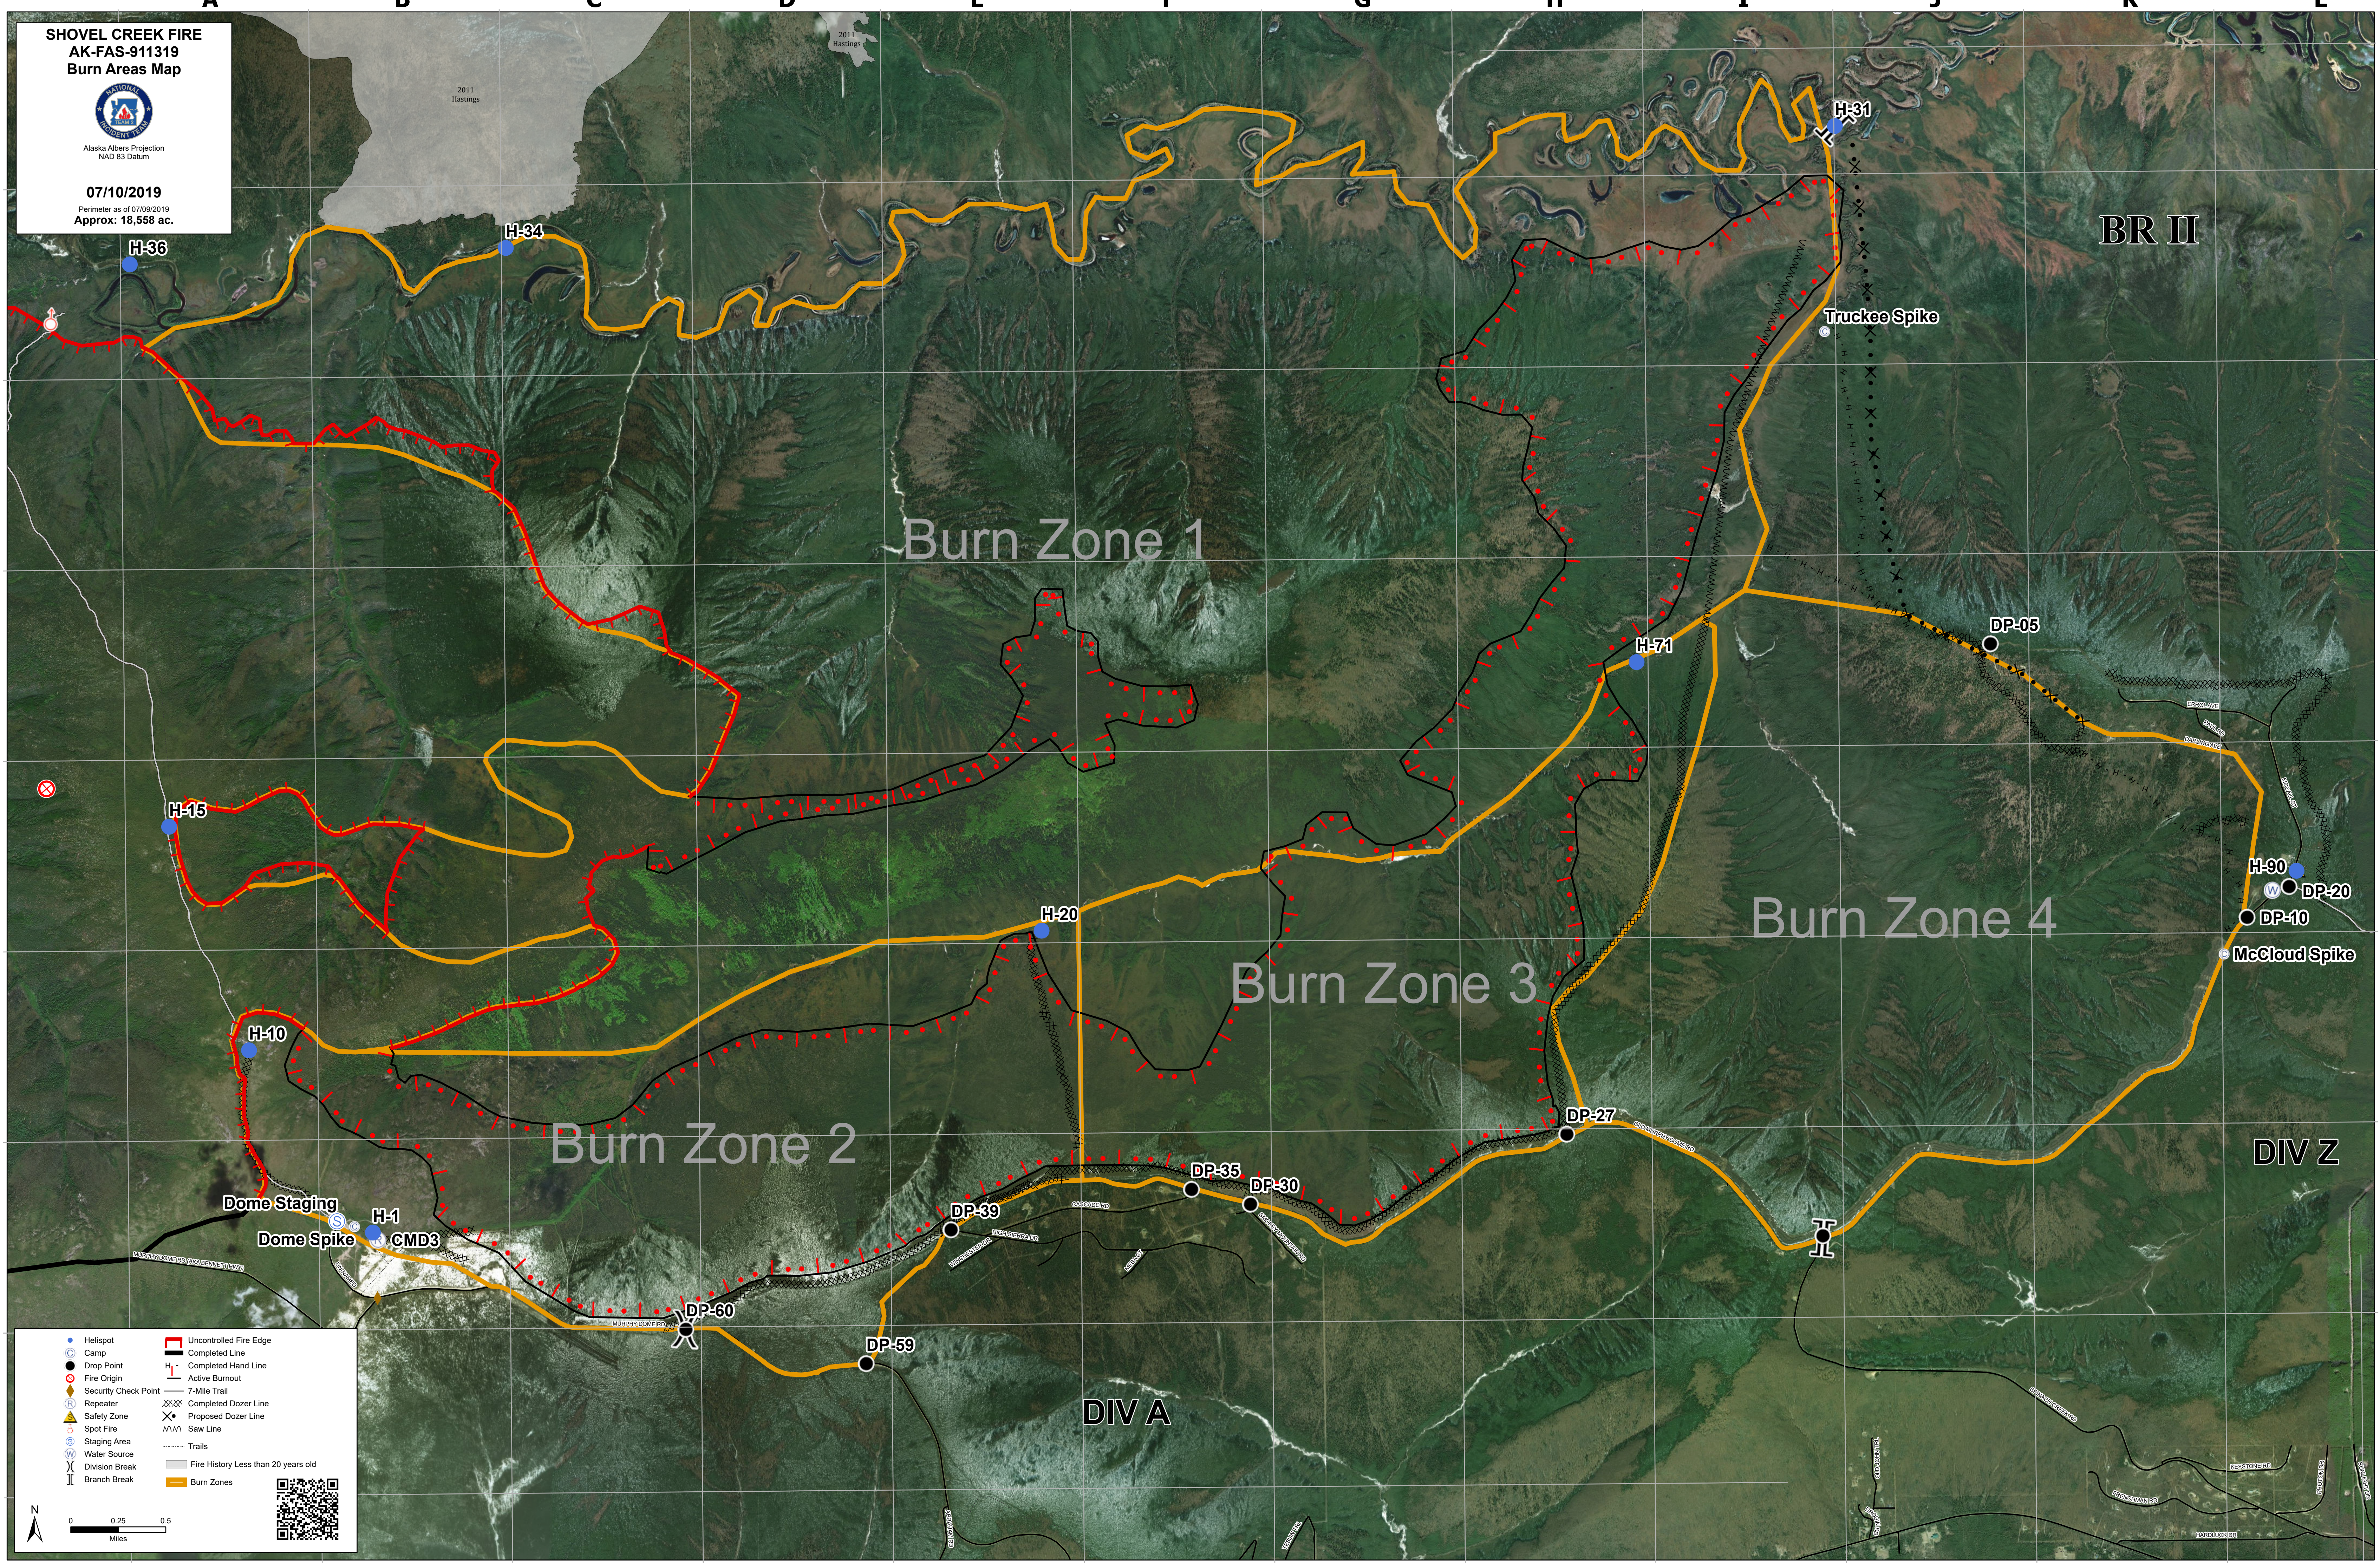

**SHOVEL CREEK FIRE  
AK-FAS-911319  
Burn Areas Map**

Alaska Albers Projection  
NAD 83 Datum

07/10/2019

Perimeter as of 07/09/2019  
Approx: 18,558 ac.

	Hellspot		Uncontrolled Fire Edge
	Camp		Completed Line
	Drop Point		Completed Hand Line
	Fire Origin		Active Burnout
	Security Check Point		Completed Dozer Line
	Repeater		Proposed Dozer Line
	Safety Zone		Saw Line
	Spot Fire		Trails
	Staging Area		Fire History Less than 20 years old
	Water Source		Burn Zones
	Division Break		
	Branch Break		

N

0 0.25 0.5  
Miles