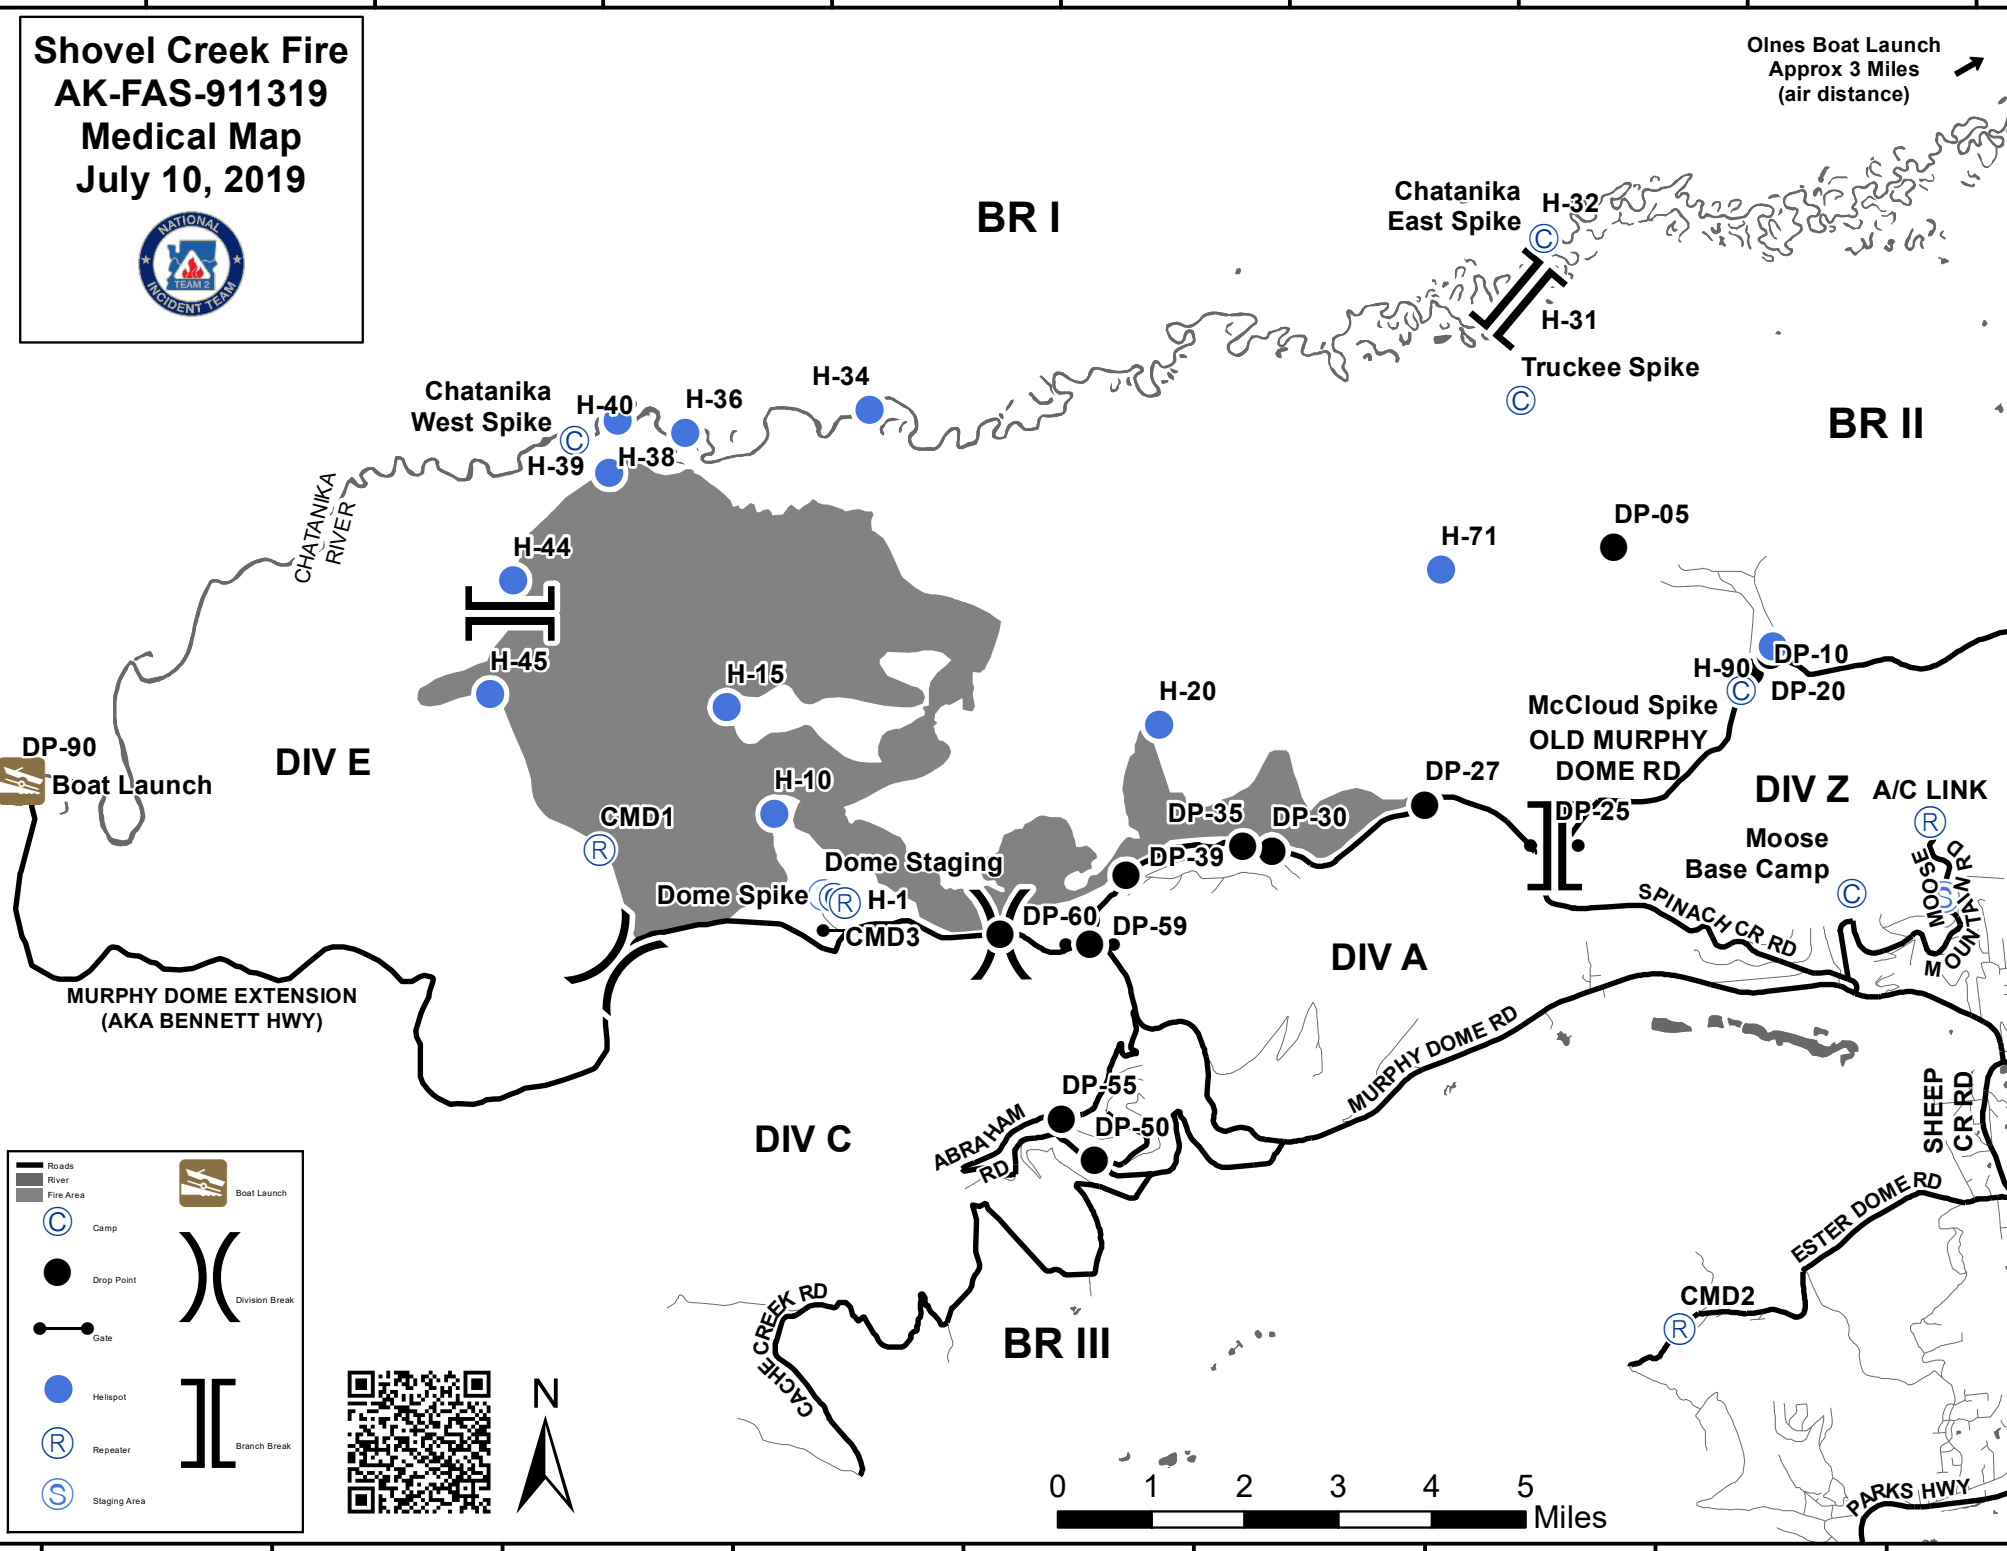

**Shovel Creek Fire  
AK-FAS-911319  
Medical Map  
July 10, 2019**

Olmes Boat Launch  
Approx 3 Miles  
(air distance)

	Roads		Boat Launch
	River		Division Break
	Fire Area		Gate
	Camp		Helispot
	Drop Point		Repeater
	Staging Area		Branch Break