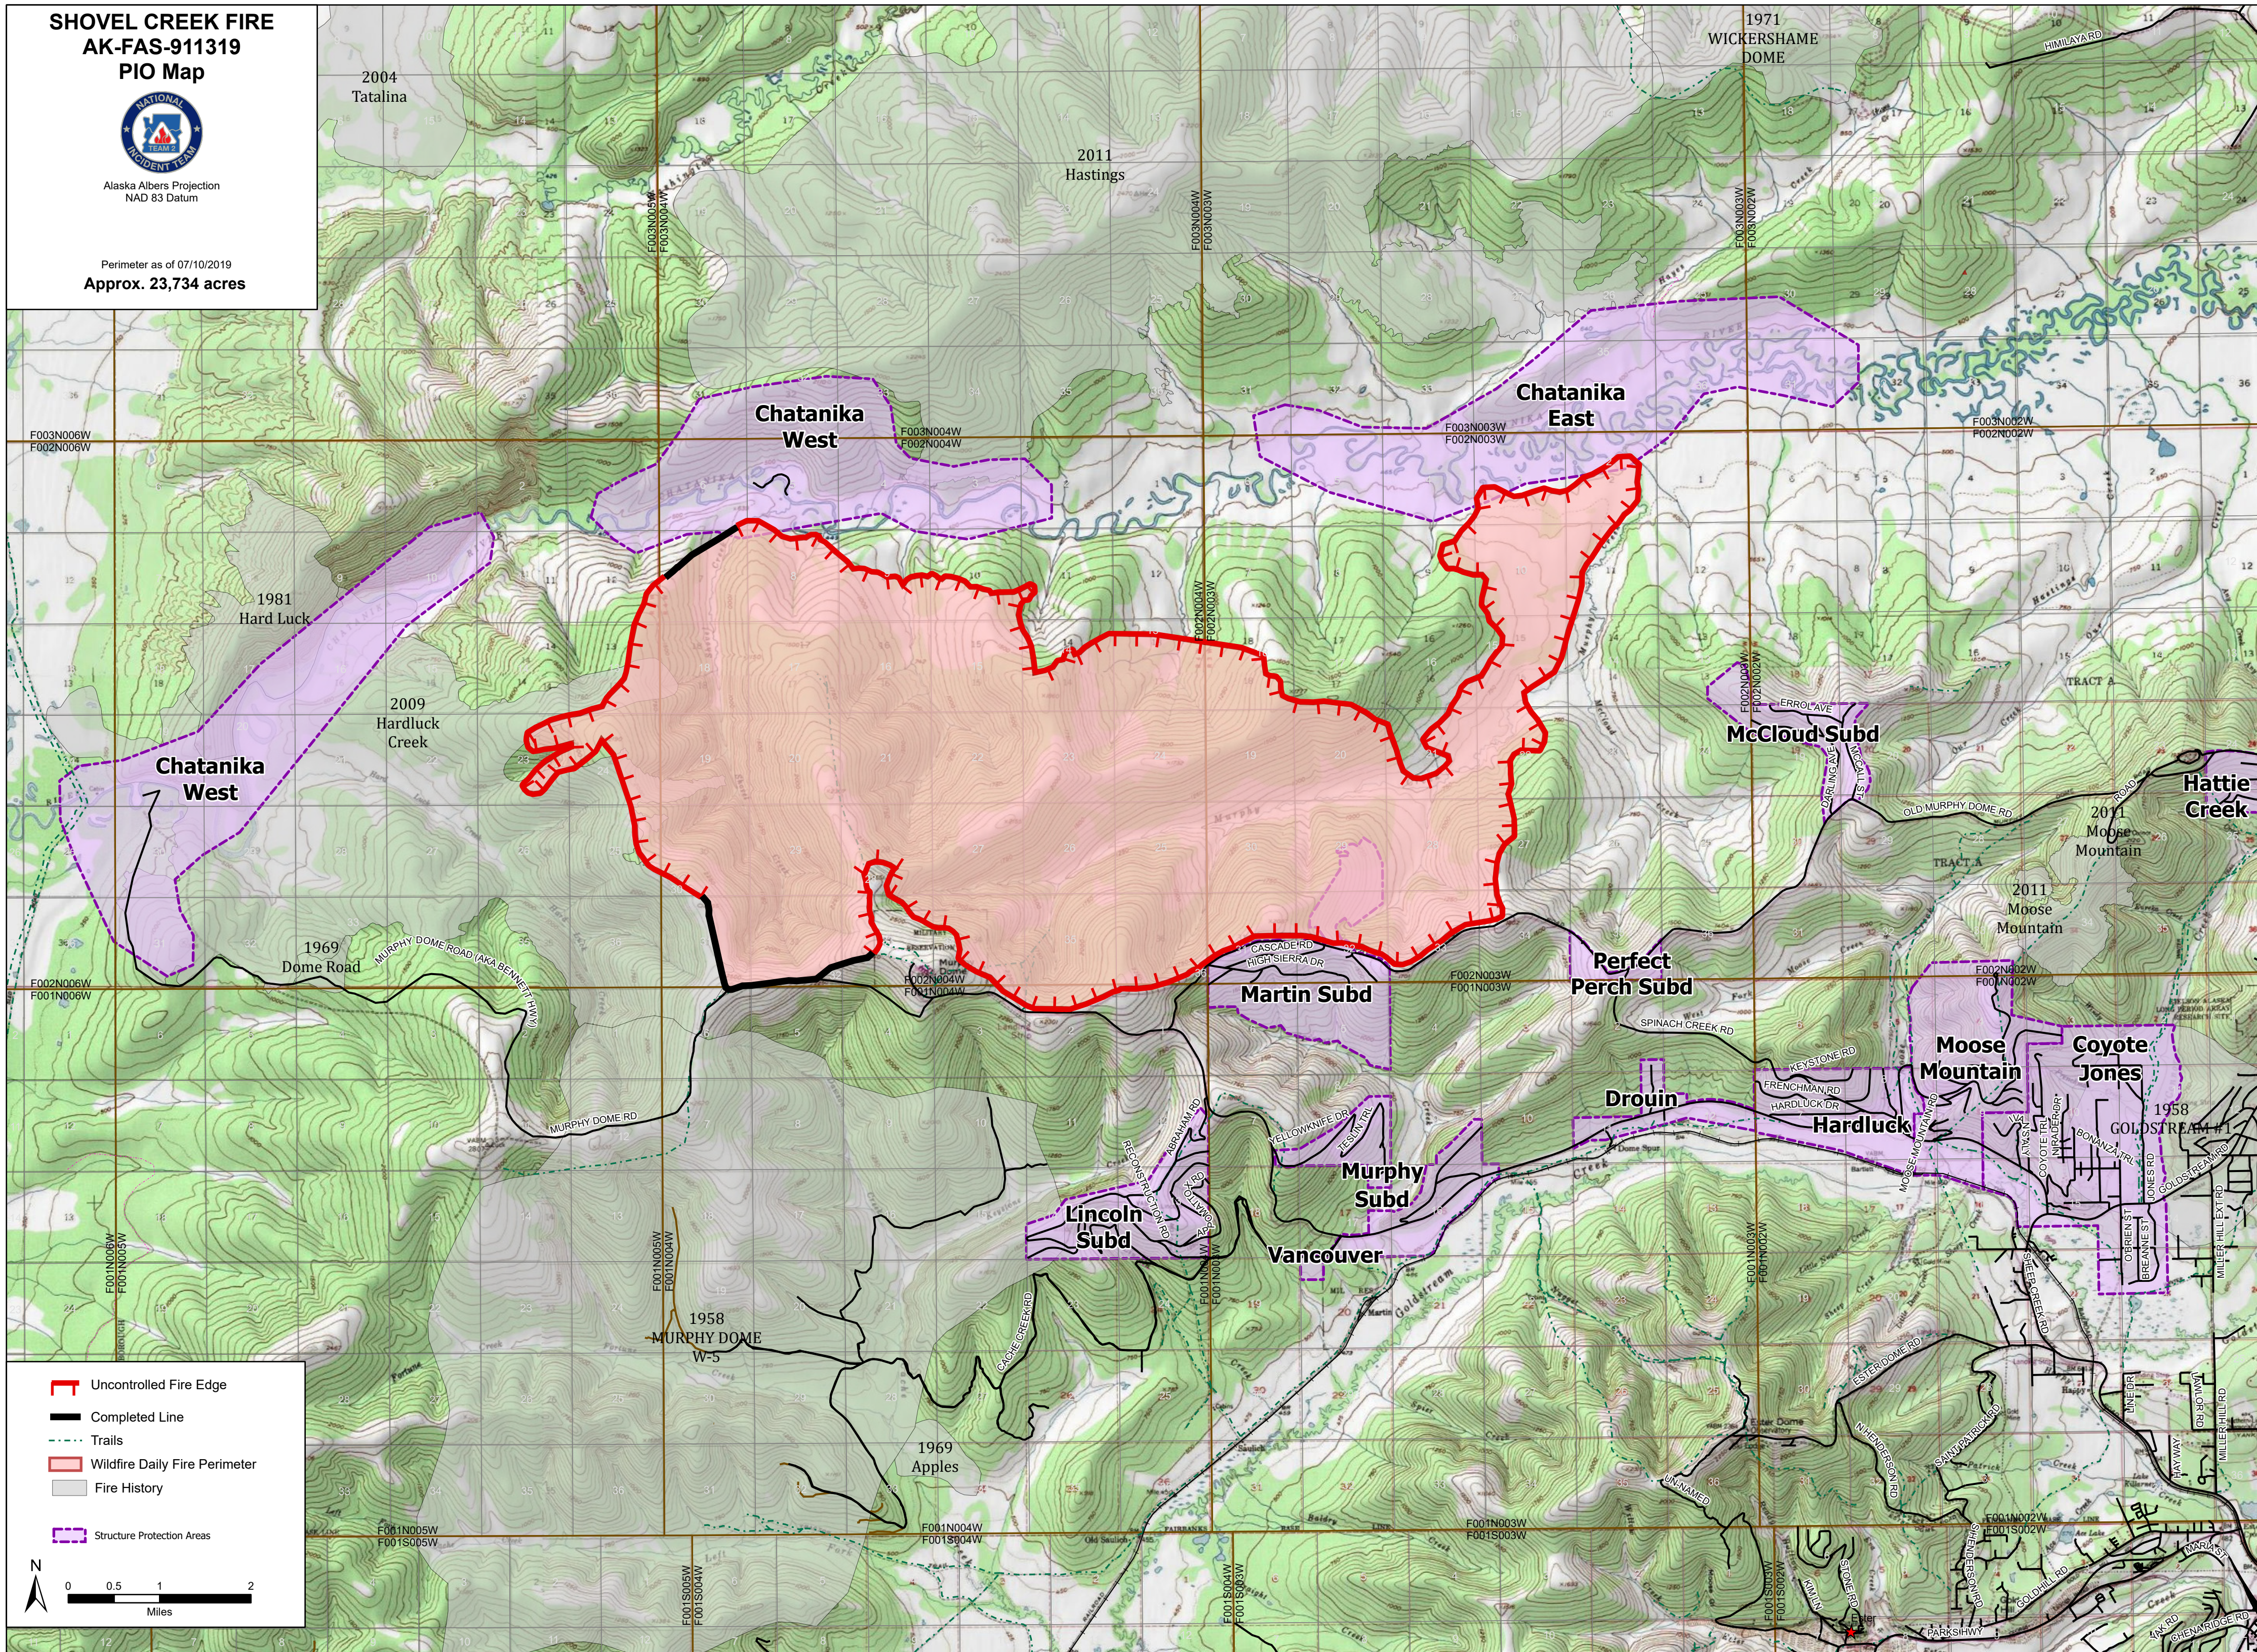

SHOVEL CREEK FIRE
AK-FAS-911319
PIO Map

Alaska Albers Projection
NAD 83 Datum

Perimeter as of 07/10/2019
Approx. 23,734 acres

- Uncontrolled Fire Edge
- Completed Line
- Trails
- Wildfire Daily Fire Perimeter
- Fire History
- Structure Protection Areas