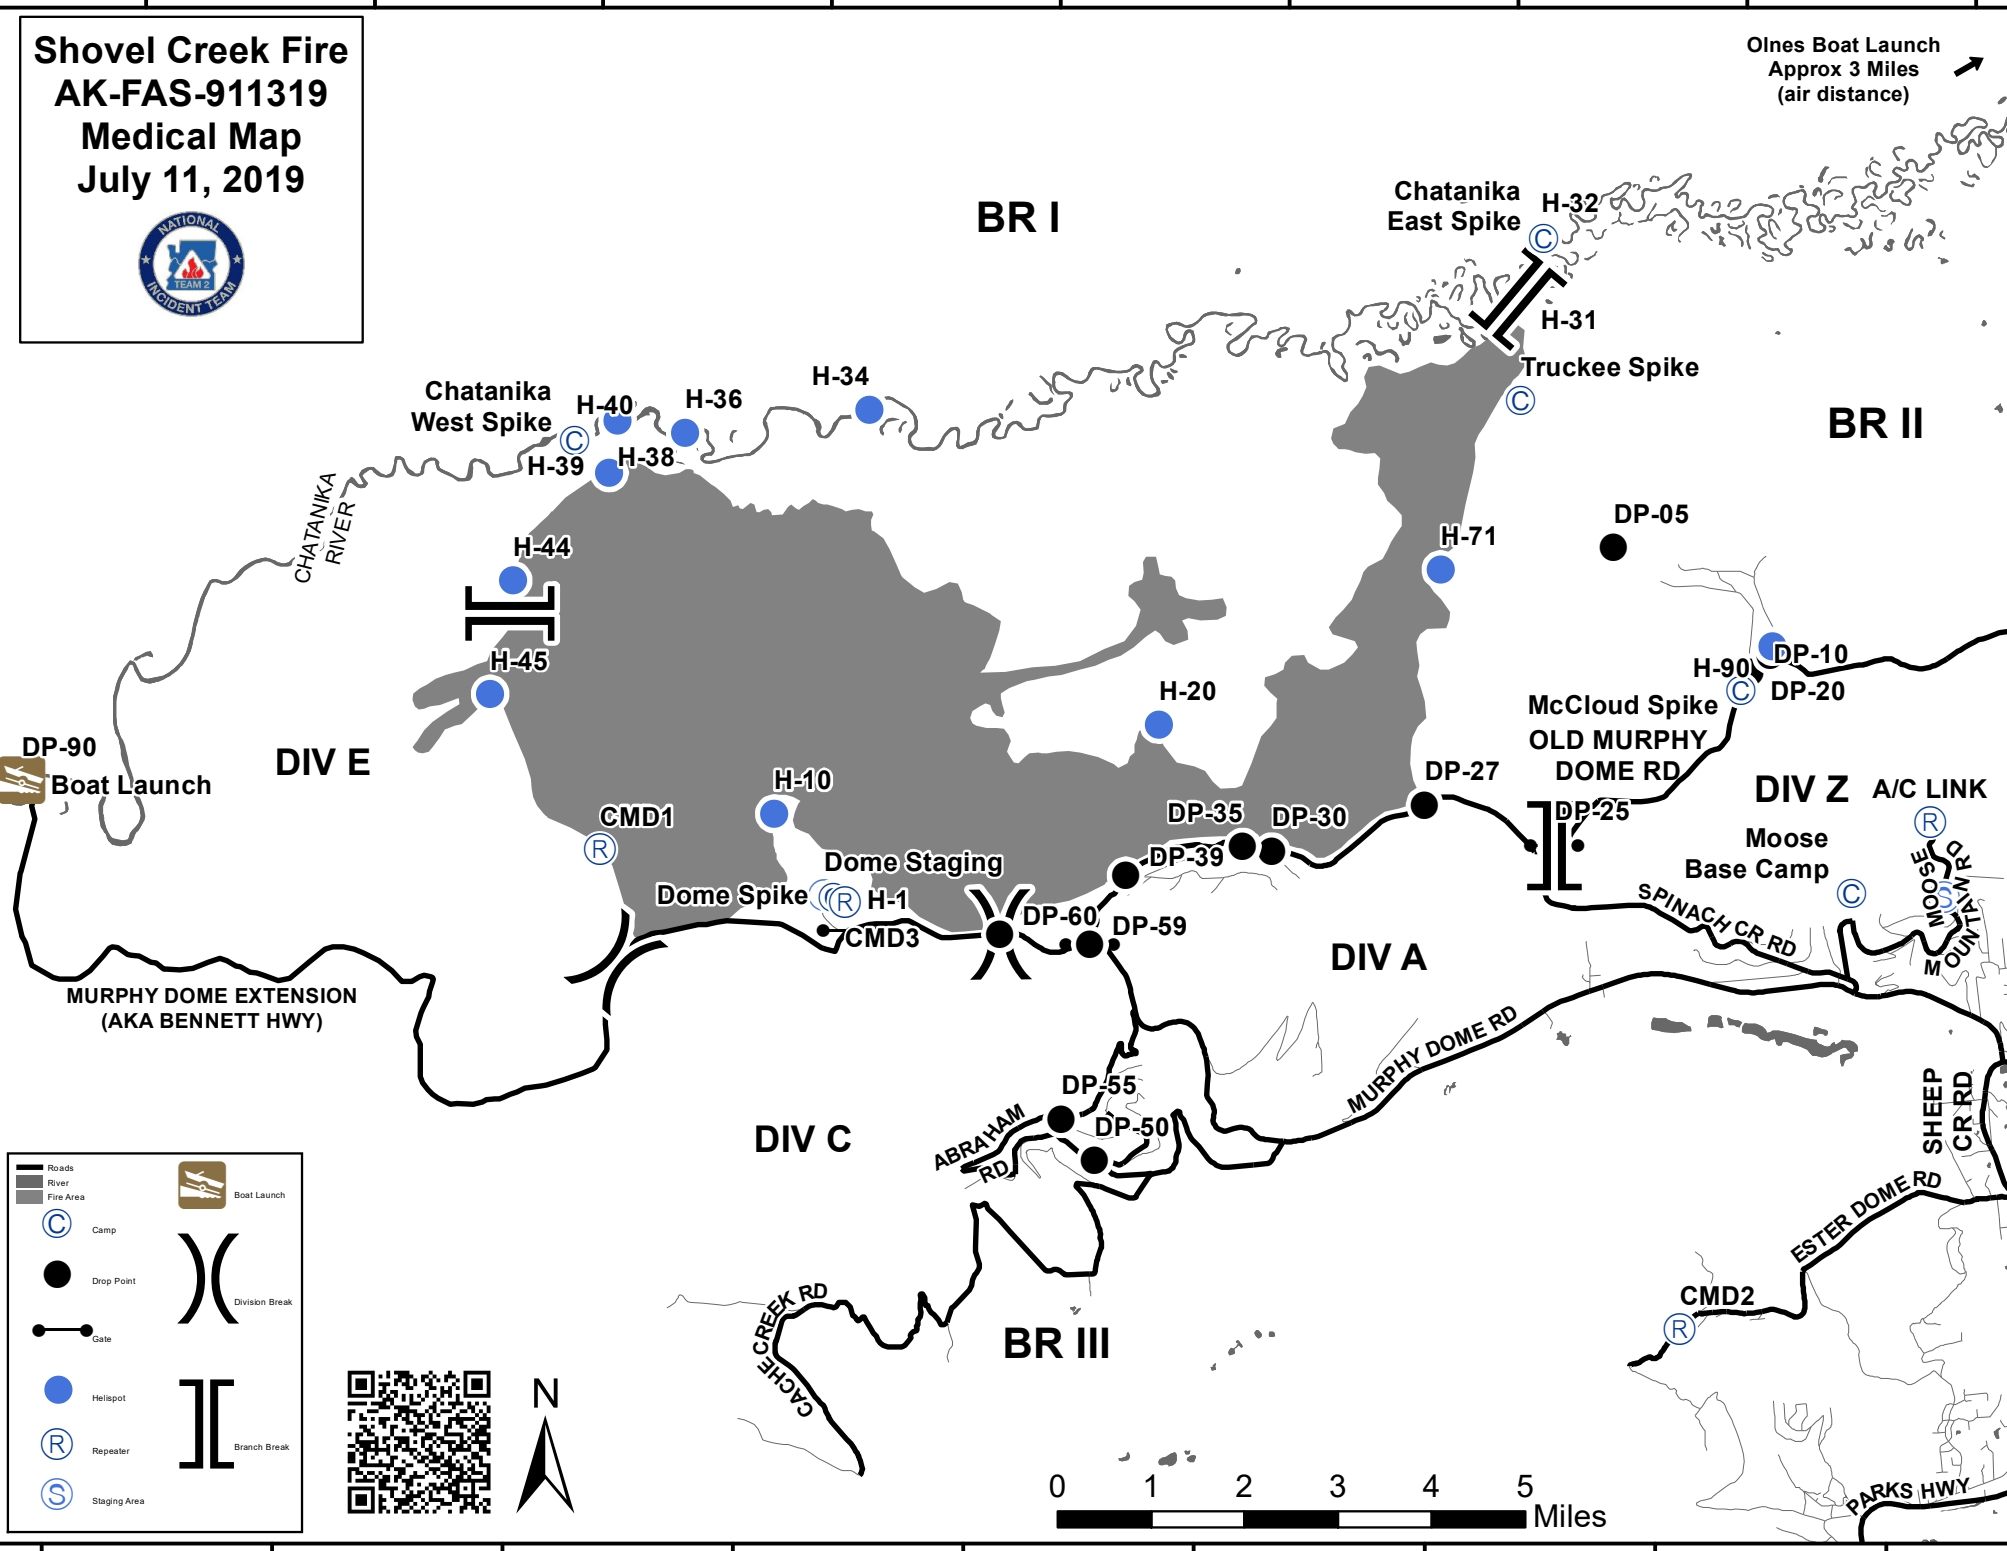

**Shovel Creek Fire
AK-FAS-911319
Medical Map
July 11, 2019**

Olmes Boat Launch
Approx 3 Miles
(air distance)

148°40'0"W 148°35'0"W 148°30'0"W 148°25'0"W 148°20'0"W 148°15'0"W 148°10'0"W 148°5'0"W 148°0'0"W 147°55'0"W

65°50'0"N
65°0'0"N
64°55'0"N