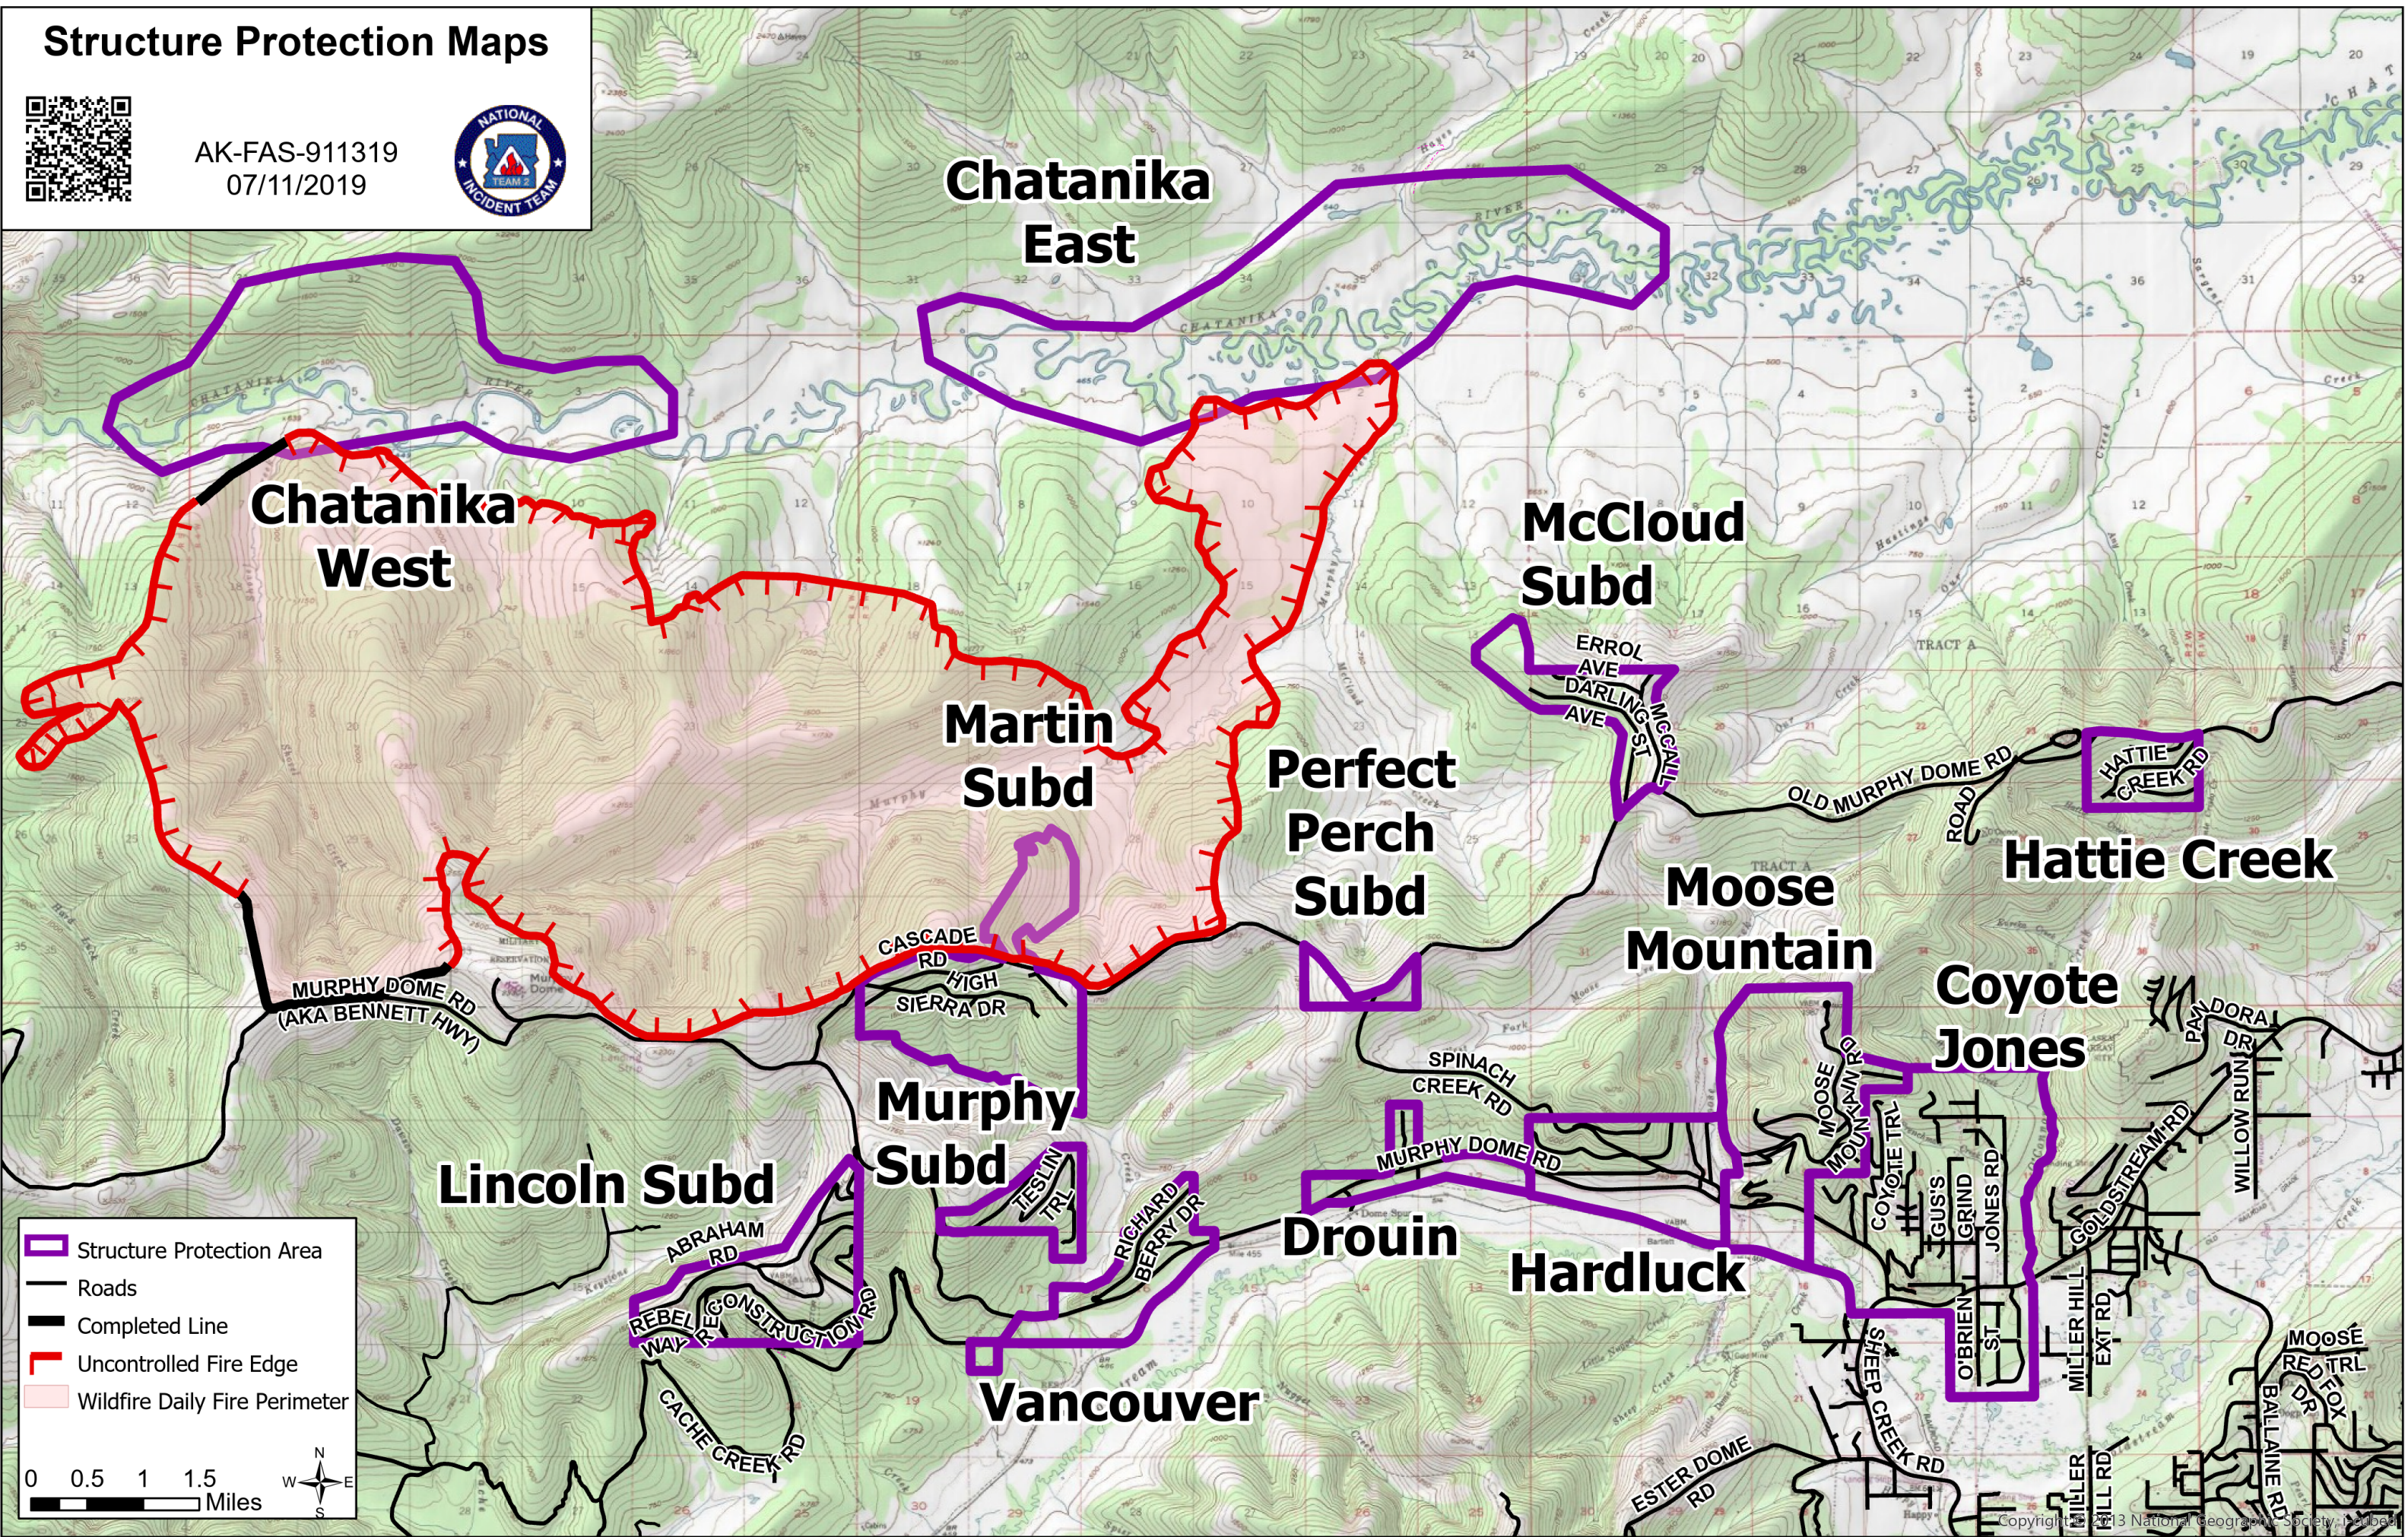

Structure Protection Maps

AK-FAS-911319
07/11/2019

- Structure Protection Area
- Roads
- Completed Line
- Uncontrolled Fire Edge
- Wildfire Daily Fire Perimeter