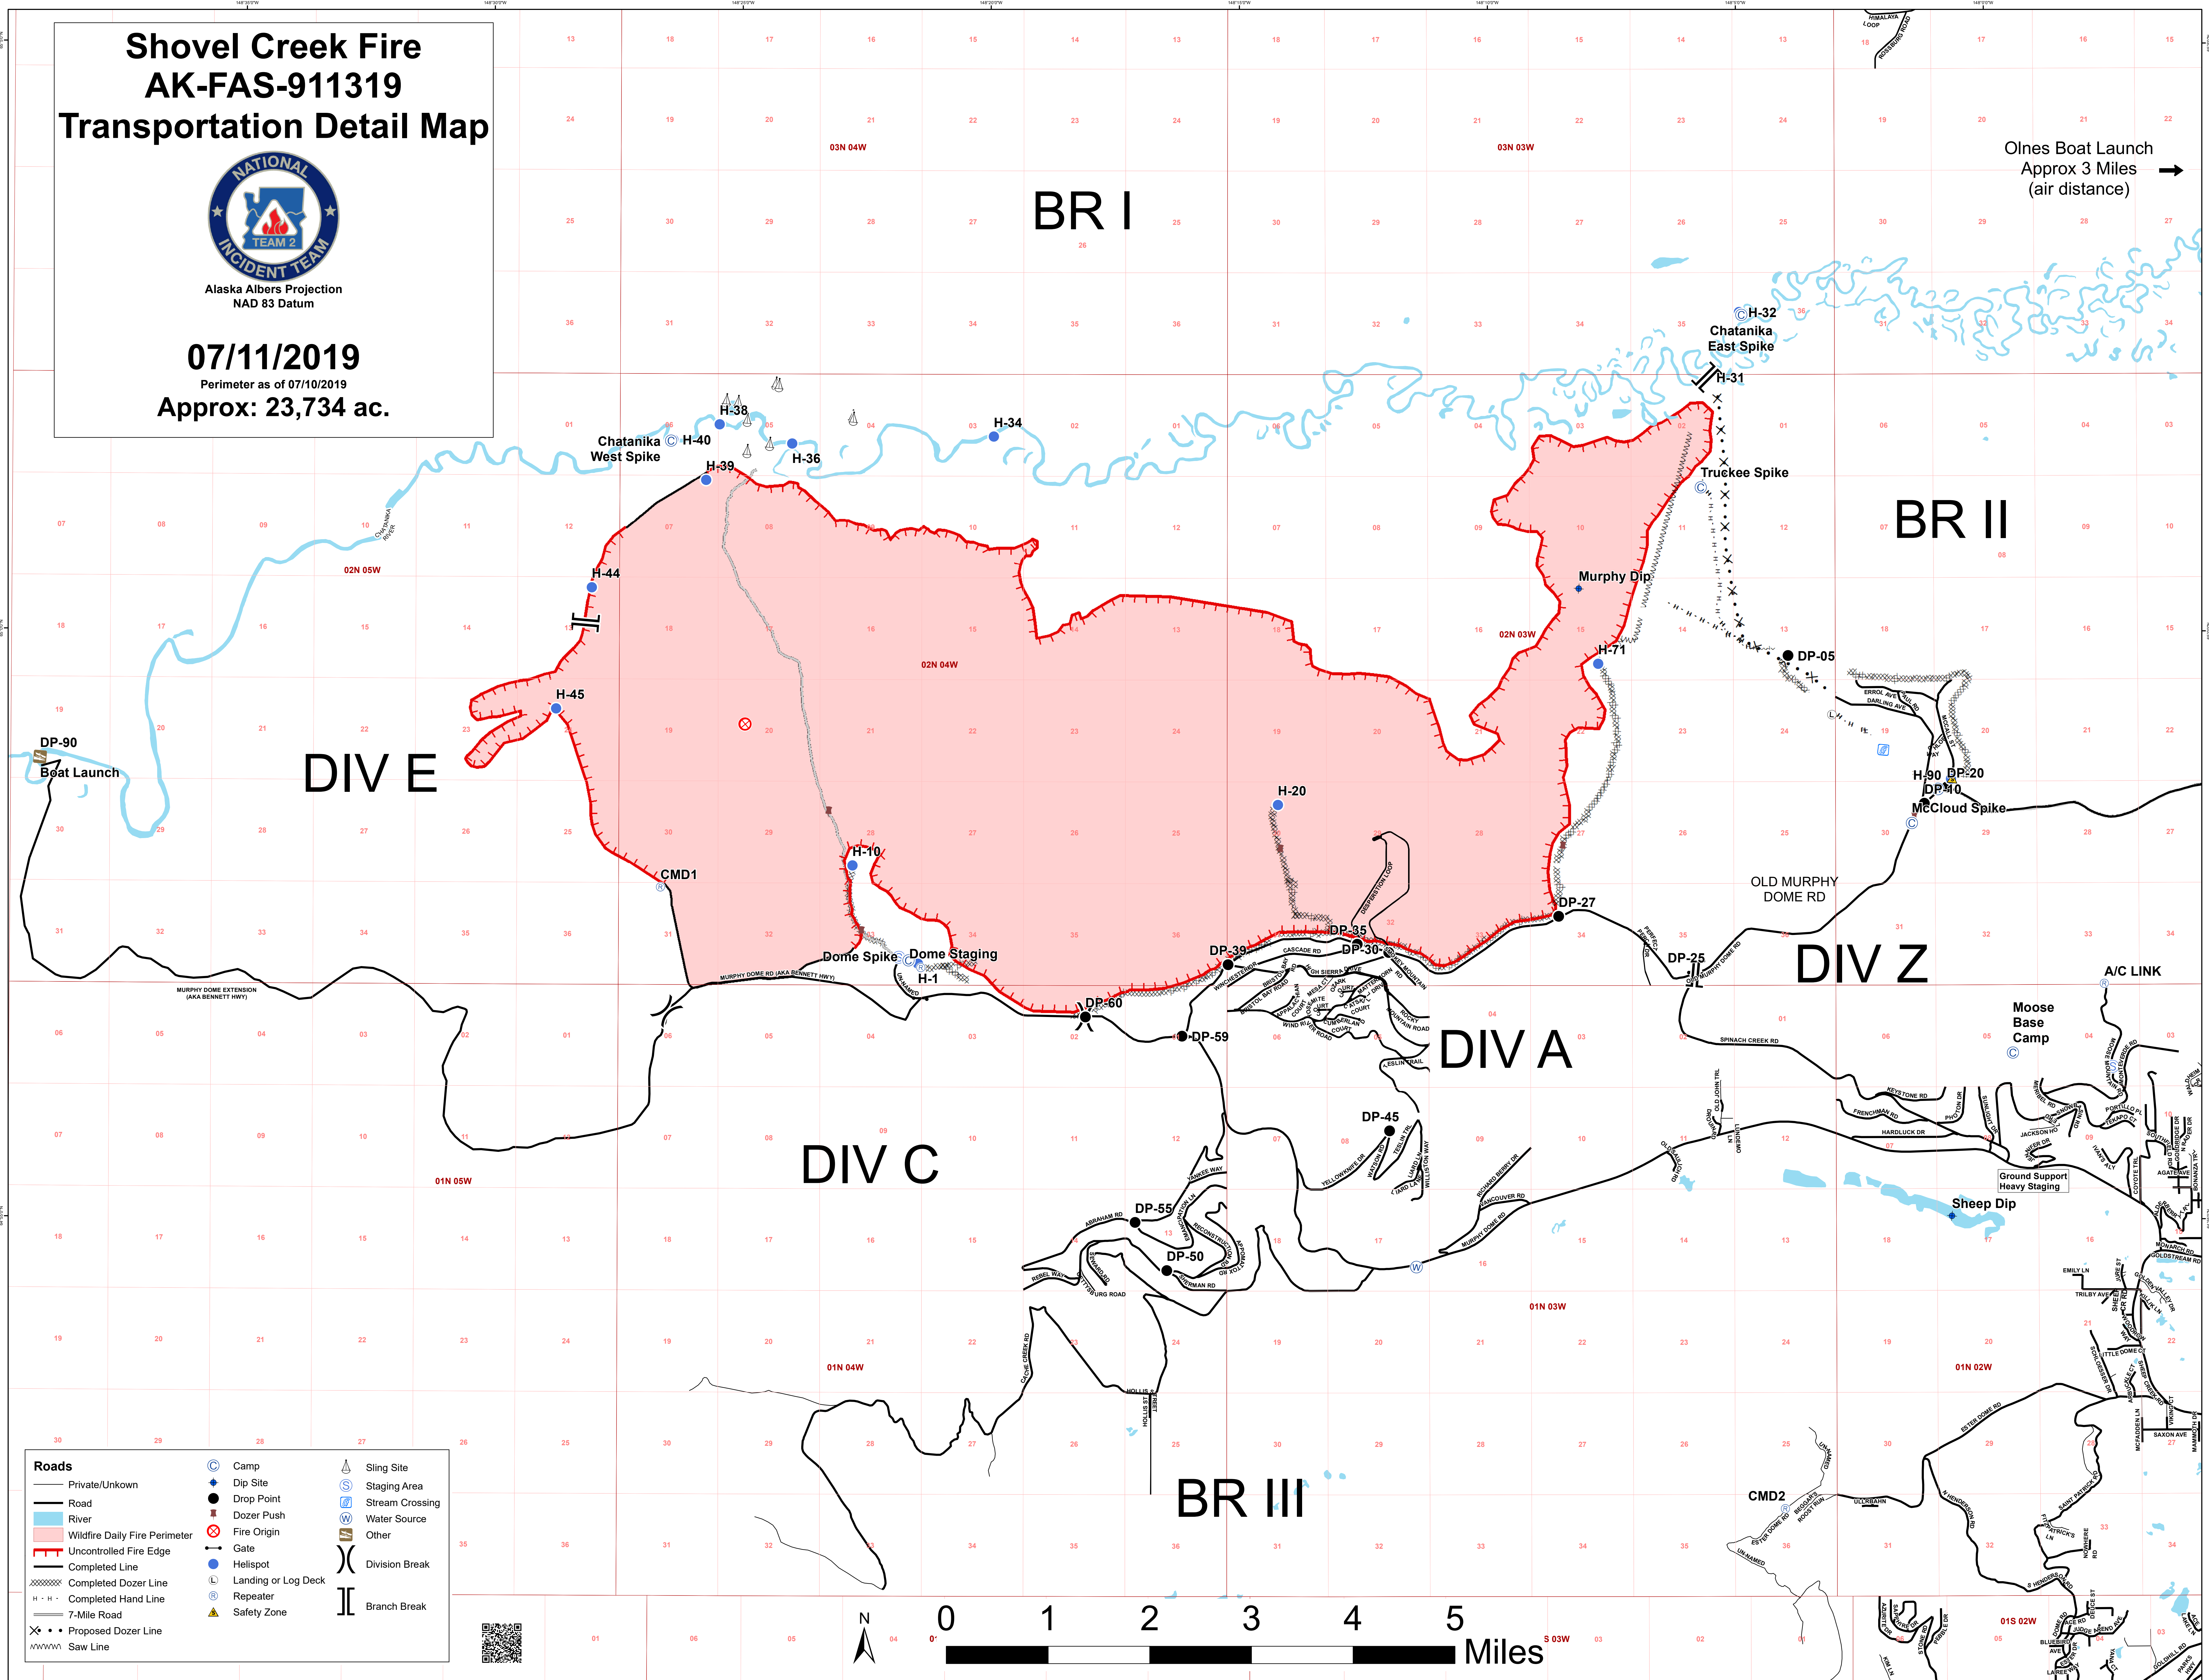

Shovel Creek Fire AK-FAS-911319 Transportation Detail Map

Alaska Albers Projection
NAD 83 Datum

07/11/2019

Perimeter as of 07/10/2019

Approx: 23,734 ac.

Olmes Boat Launch
Approx 3 Miles
(air distance) →

Roads		