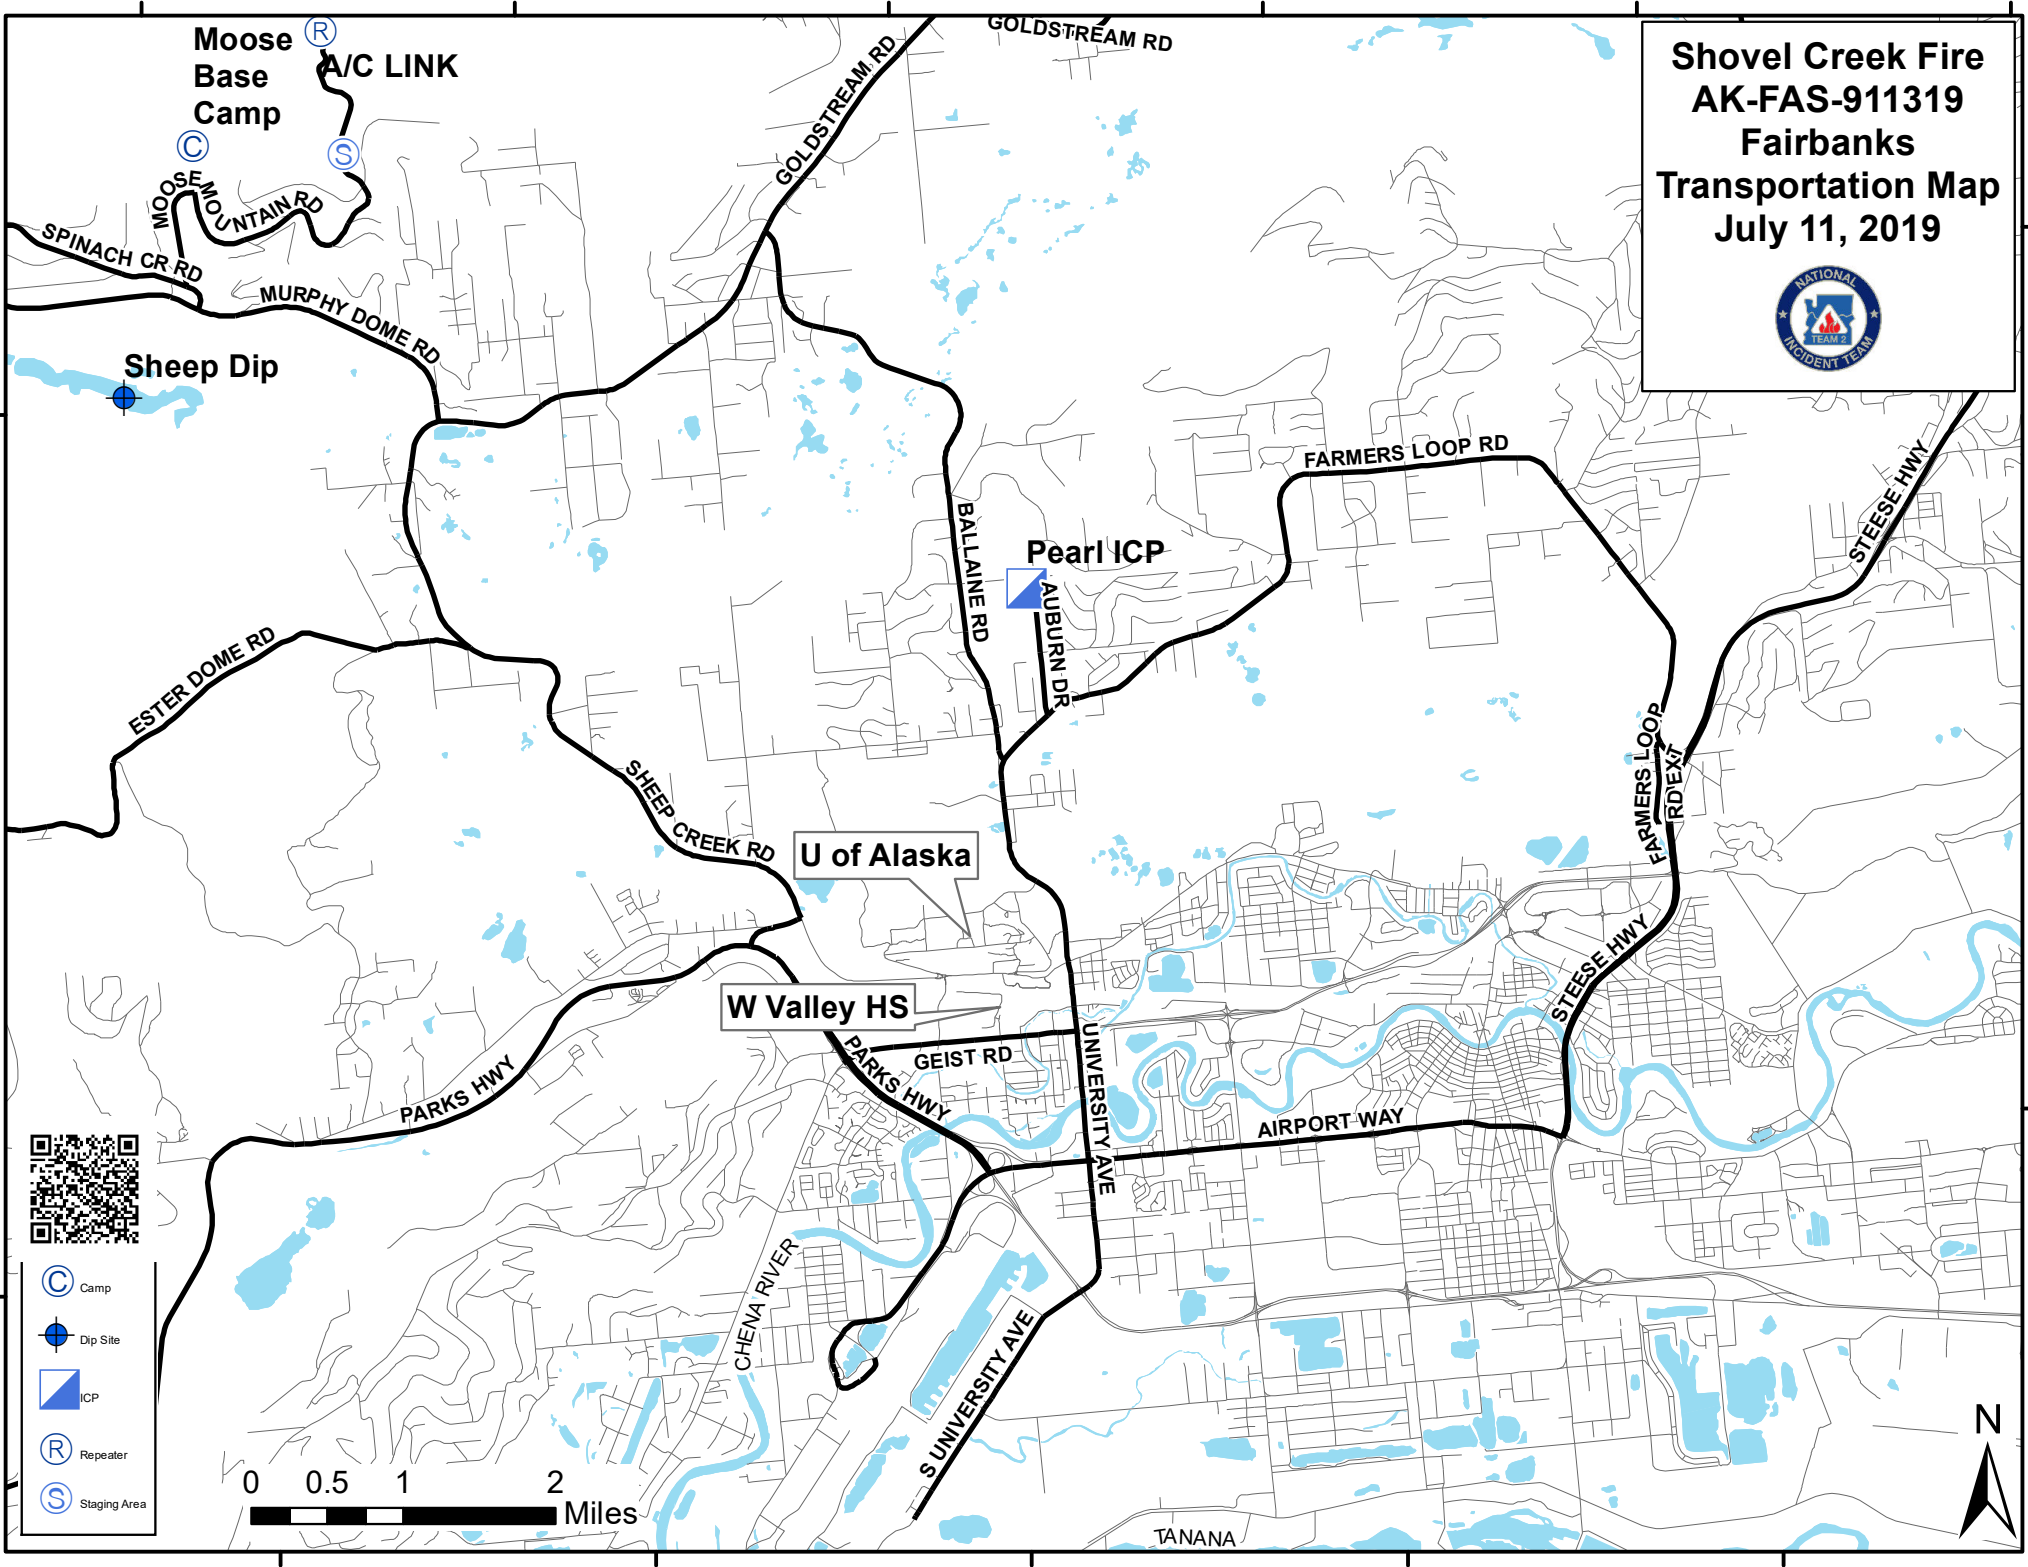

**Shovel Creek Fire
AK-FAS-911319
Fairbanks
Transportation Map
July 11, 2019**

- Camp
- Dip Site
- ICP
- Repeater
- Staging Area

148°0'0"W 147°55'0"W 147°50'0"W 147°45'0"W 147°40'0"W

64°55'0"N 64°50'0"N

Moose Base Camp
A/C LINK
Moose Mountain Rd
Spinach Cr Rd
Murphy Dome Rd
Sheep Dip
Ester Dome Rd
Sheep Creek Rd
Parks Hwy
Chena River
W Valley HS
U of Alaska
Pearl ICP
Ballaine Rd
Auburn Dr
Farmers Loop Rd
Steese Hwy
Airport Way
S University Ave
Tanana