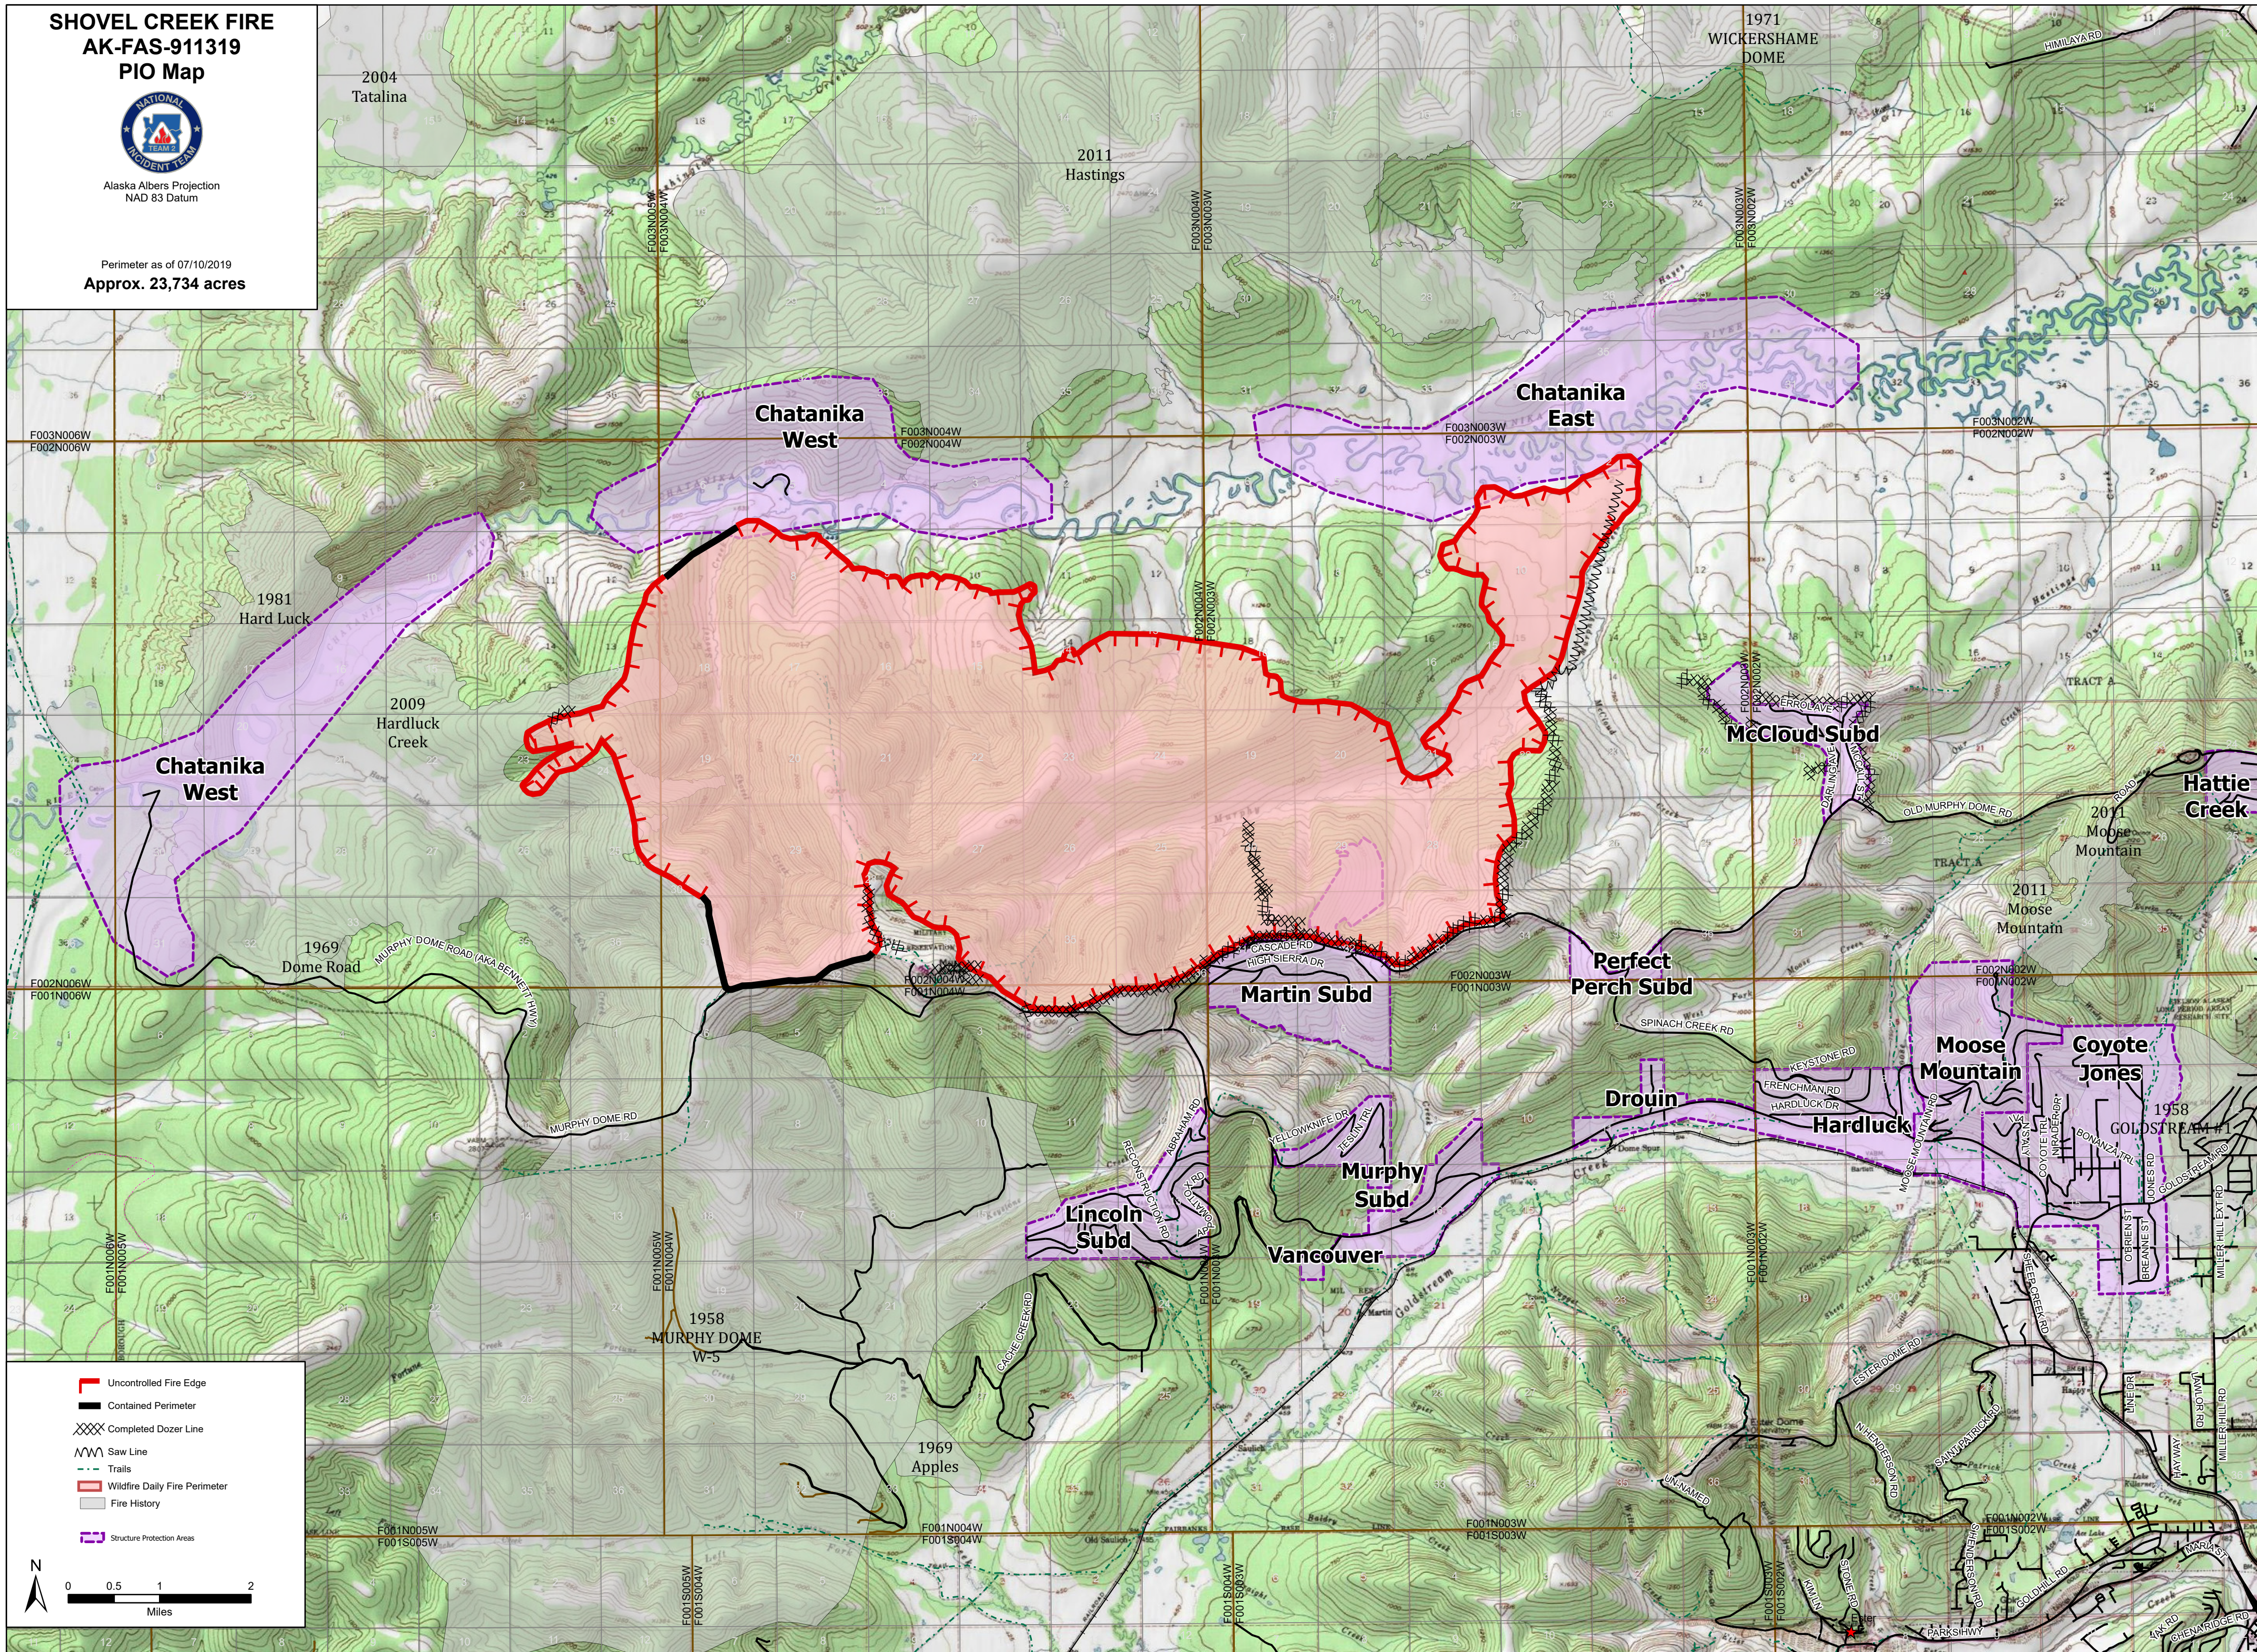

**SHOVEL CREEK FIRE
AK-FAS-911319
PIO Map**

Alaska Albers Projection
NAD 83 Datum

Perimeter as of 07/10/2019
Approx. 23,734 acres

	Uncontrolled Fire Edge
	Contained Perimeter
	Completed Dozer Line
	Saw Line
	Trails
	Wildfire Daily Fire Perimeter
	Fire History
	Structure Protection Areas

0 0.5 1 2
Miles